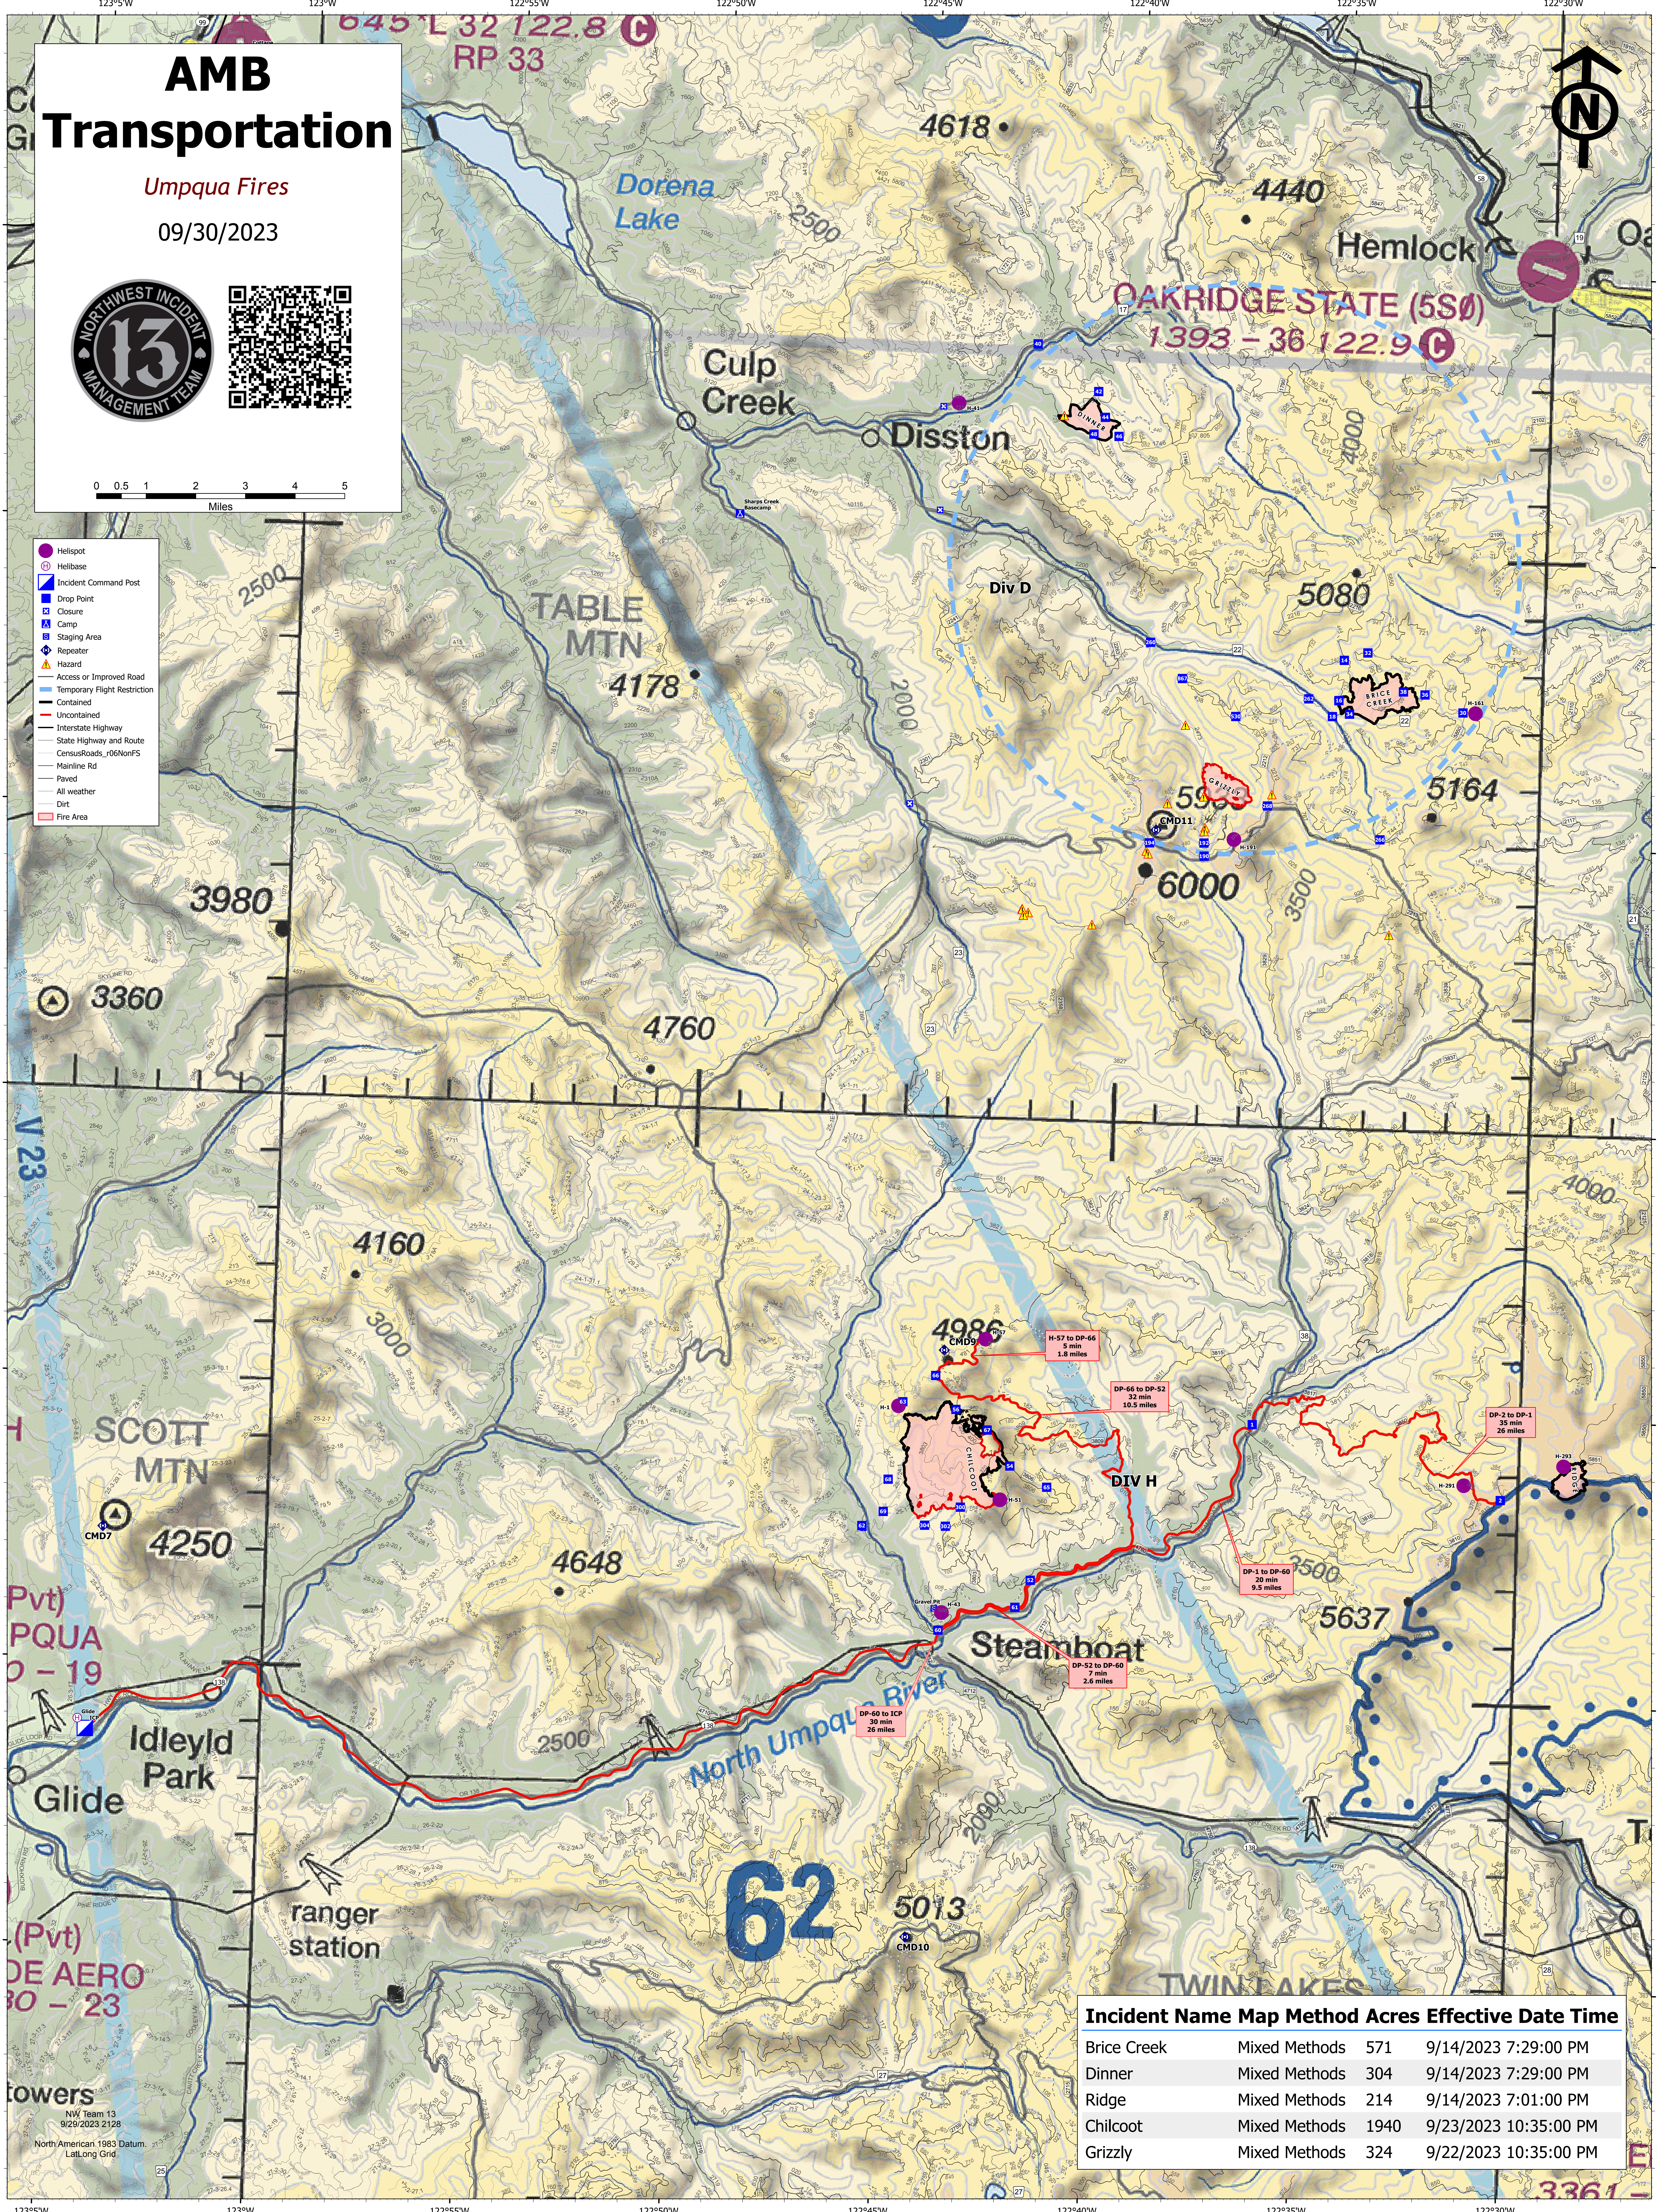

# AMB Transportation

Umpqua Fires

09/30/2023

- Helispot
- Helibase
- Incident Command Post
- Drop Point
- ⊠ Closure
- ▲ Camp
- ⊞ Staging Area
- ◆ Repeater
- ▲ Hazard
- Access or Improved Road
- Temporary Flight Restriction
- Contained
- Uncontained
- Interstate Highway
- State Highway and Route
- CensusRoads\_r06NonFS
- Mainline Rd
- Paved
- All weather
- Dirt
- Fire Area

Incident Name	Map Method	Acres	Effective Date	Time
Brice Creek	Mixed Methods	571	9/14/2023	7:29:00 PM
Dinner	Mixed Methods	304	9/14/2023	7:29:00 PM
Ridge	Mixed Methods	214	9/14/2023	7:01:00 PM
Chilcoot	Mixed Methods	1940	9/23/2023	10:35:00 PM
Grizzly	Mixed Methods	324	9/22/2023	10:35:00 PM

NW Team 13  
9/29/2023 2128  
North American 1983 Datum  
Lat/Long Grid