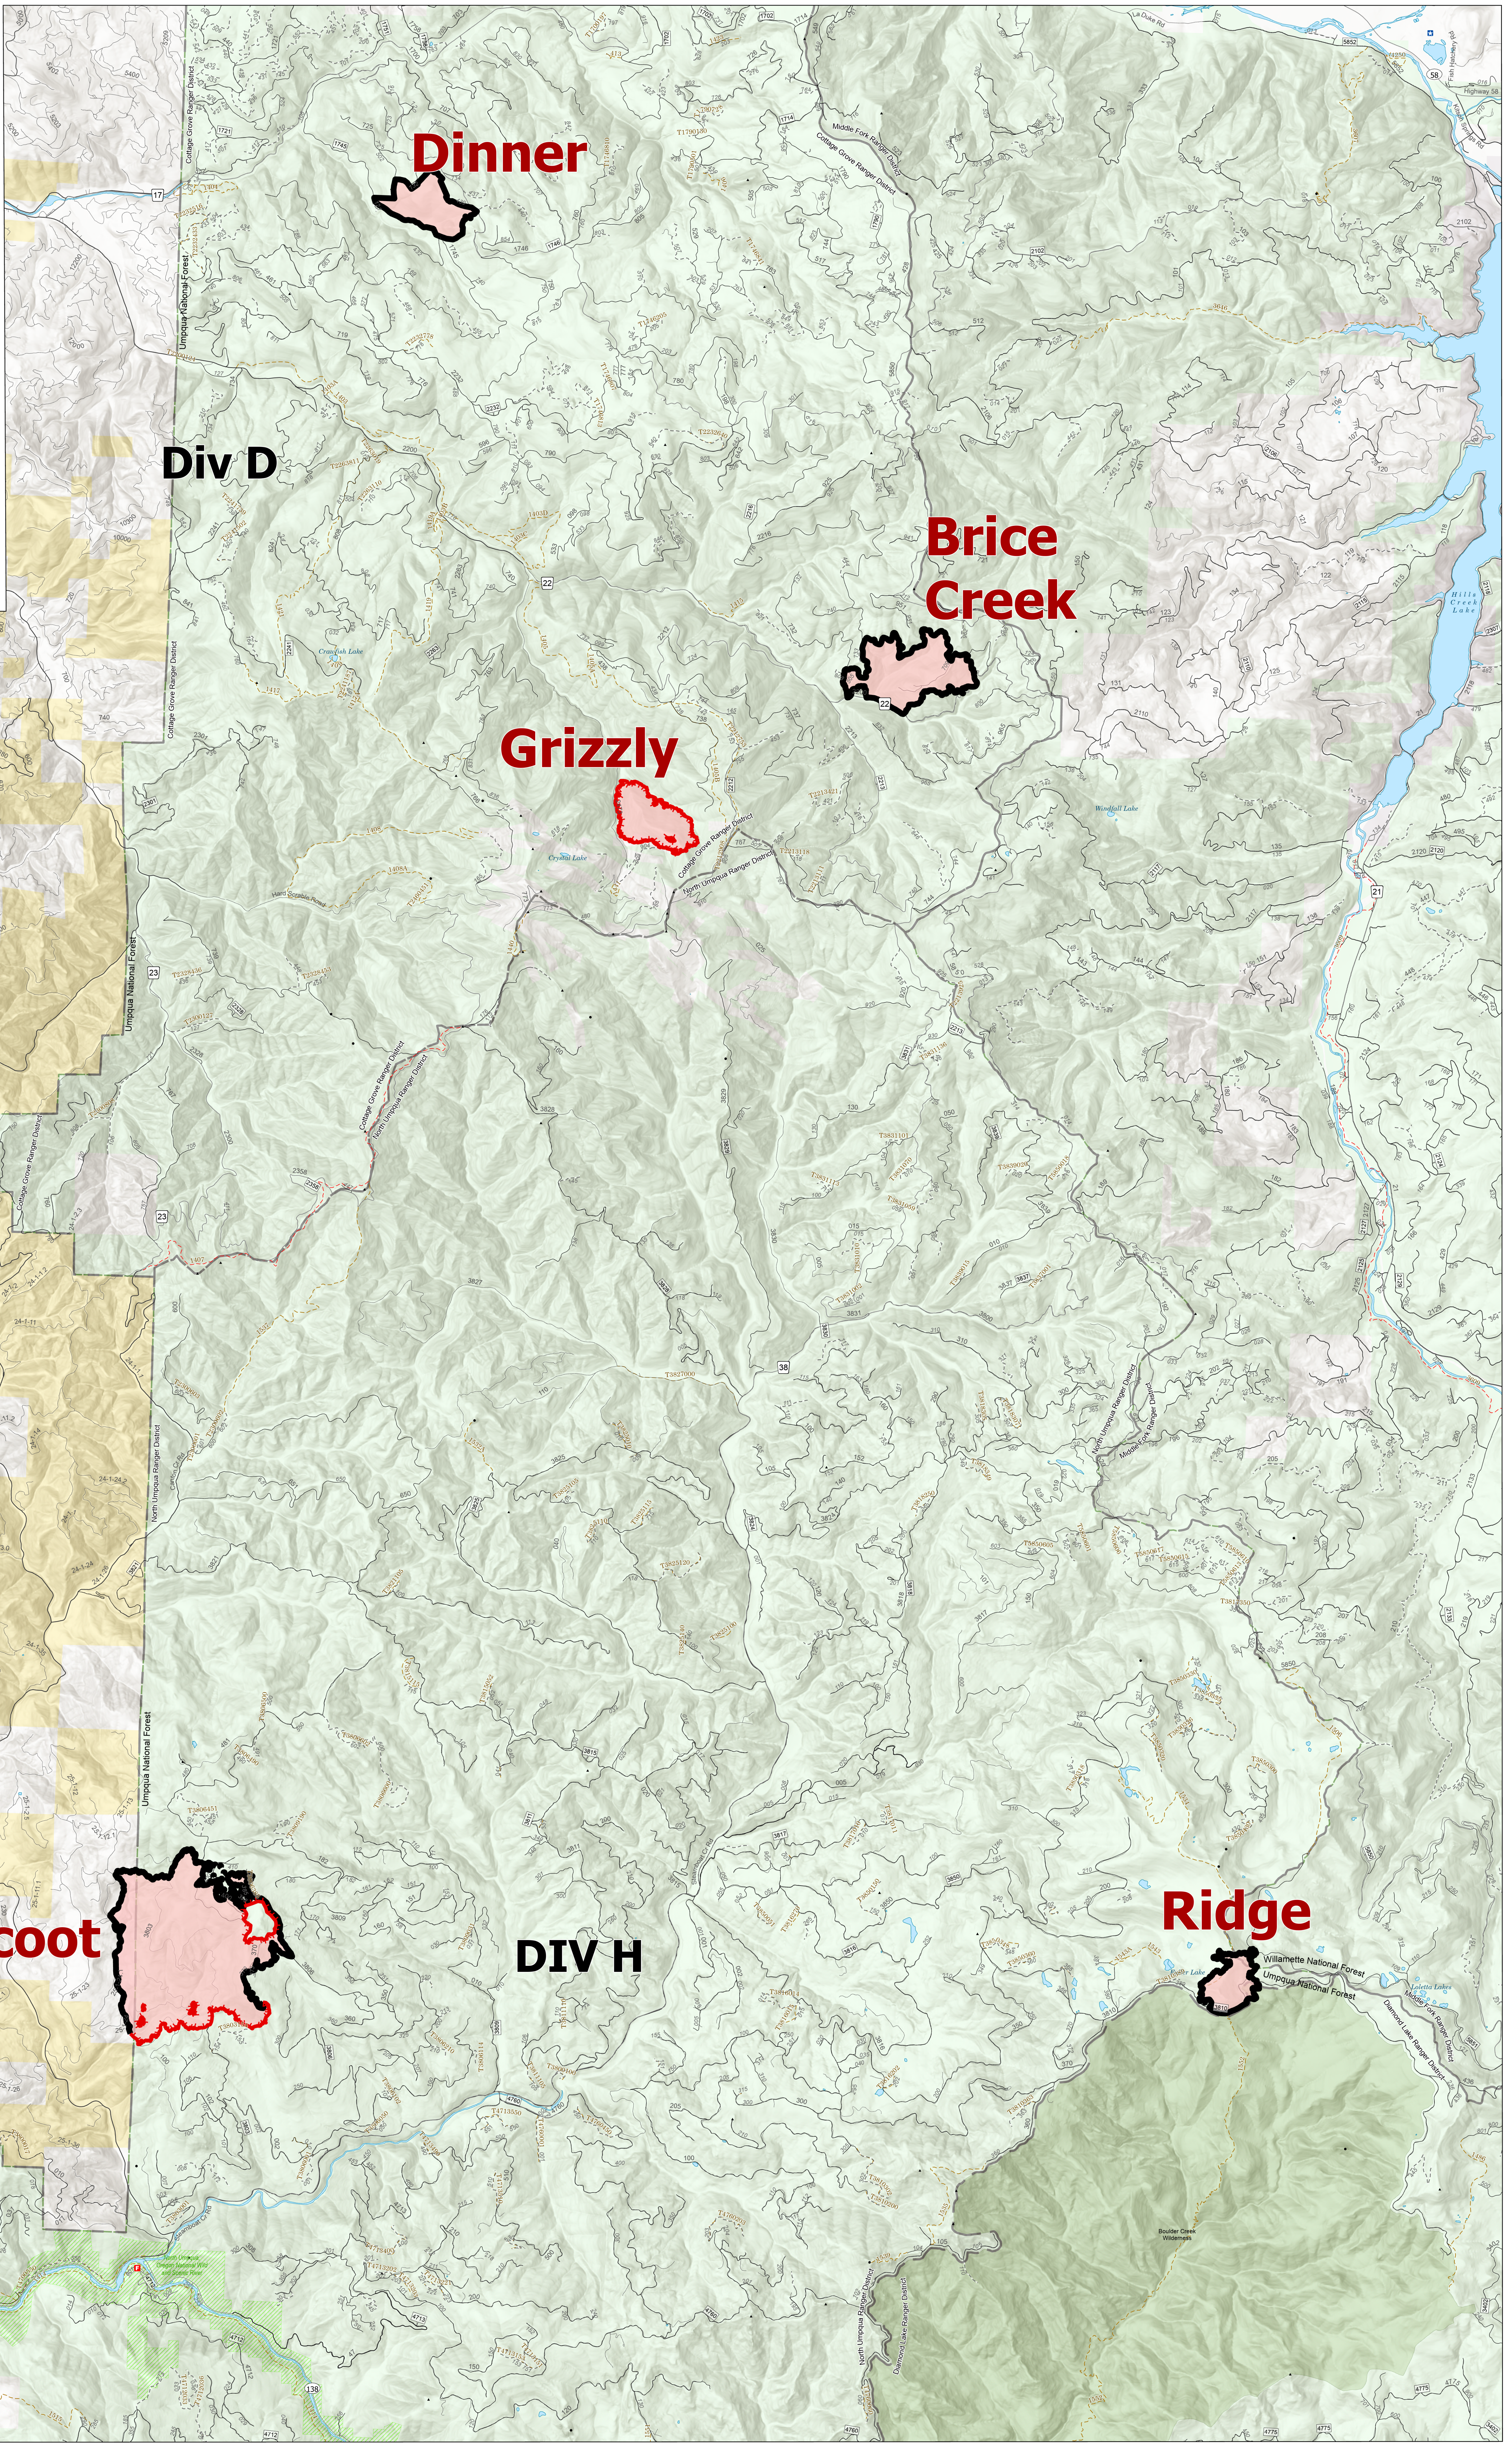

Briefing

Brice Creek, Dinner, Grizzly, Chilcoot, Ridge

09/30/2023

0 0.25 0.5 1 1.5 2 Miles

Incident Name	Map Method	Comments	Acres
Brice Creek	Mixed Methods	IR and GPS	571
Dinner	Mixed Methods	IR and GPS	304
Ridge	Mixed Methods	IR and GPS	214
Chilcoot	Mixed Methods	IR and GPS	1940
Grizzly	Mixed Methods	IR and GPS	324

Chilcoot

DIV H

Ridge

Dinner

**Brice
Creek**

Grizzly

Div D