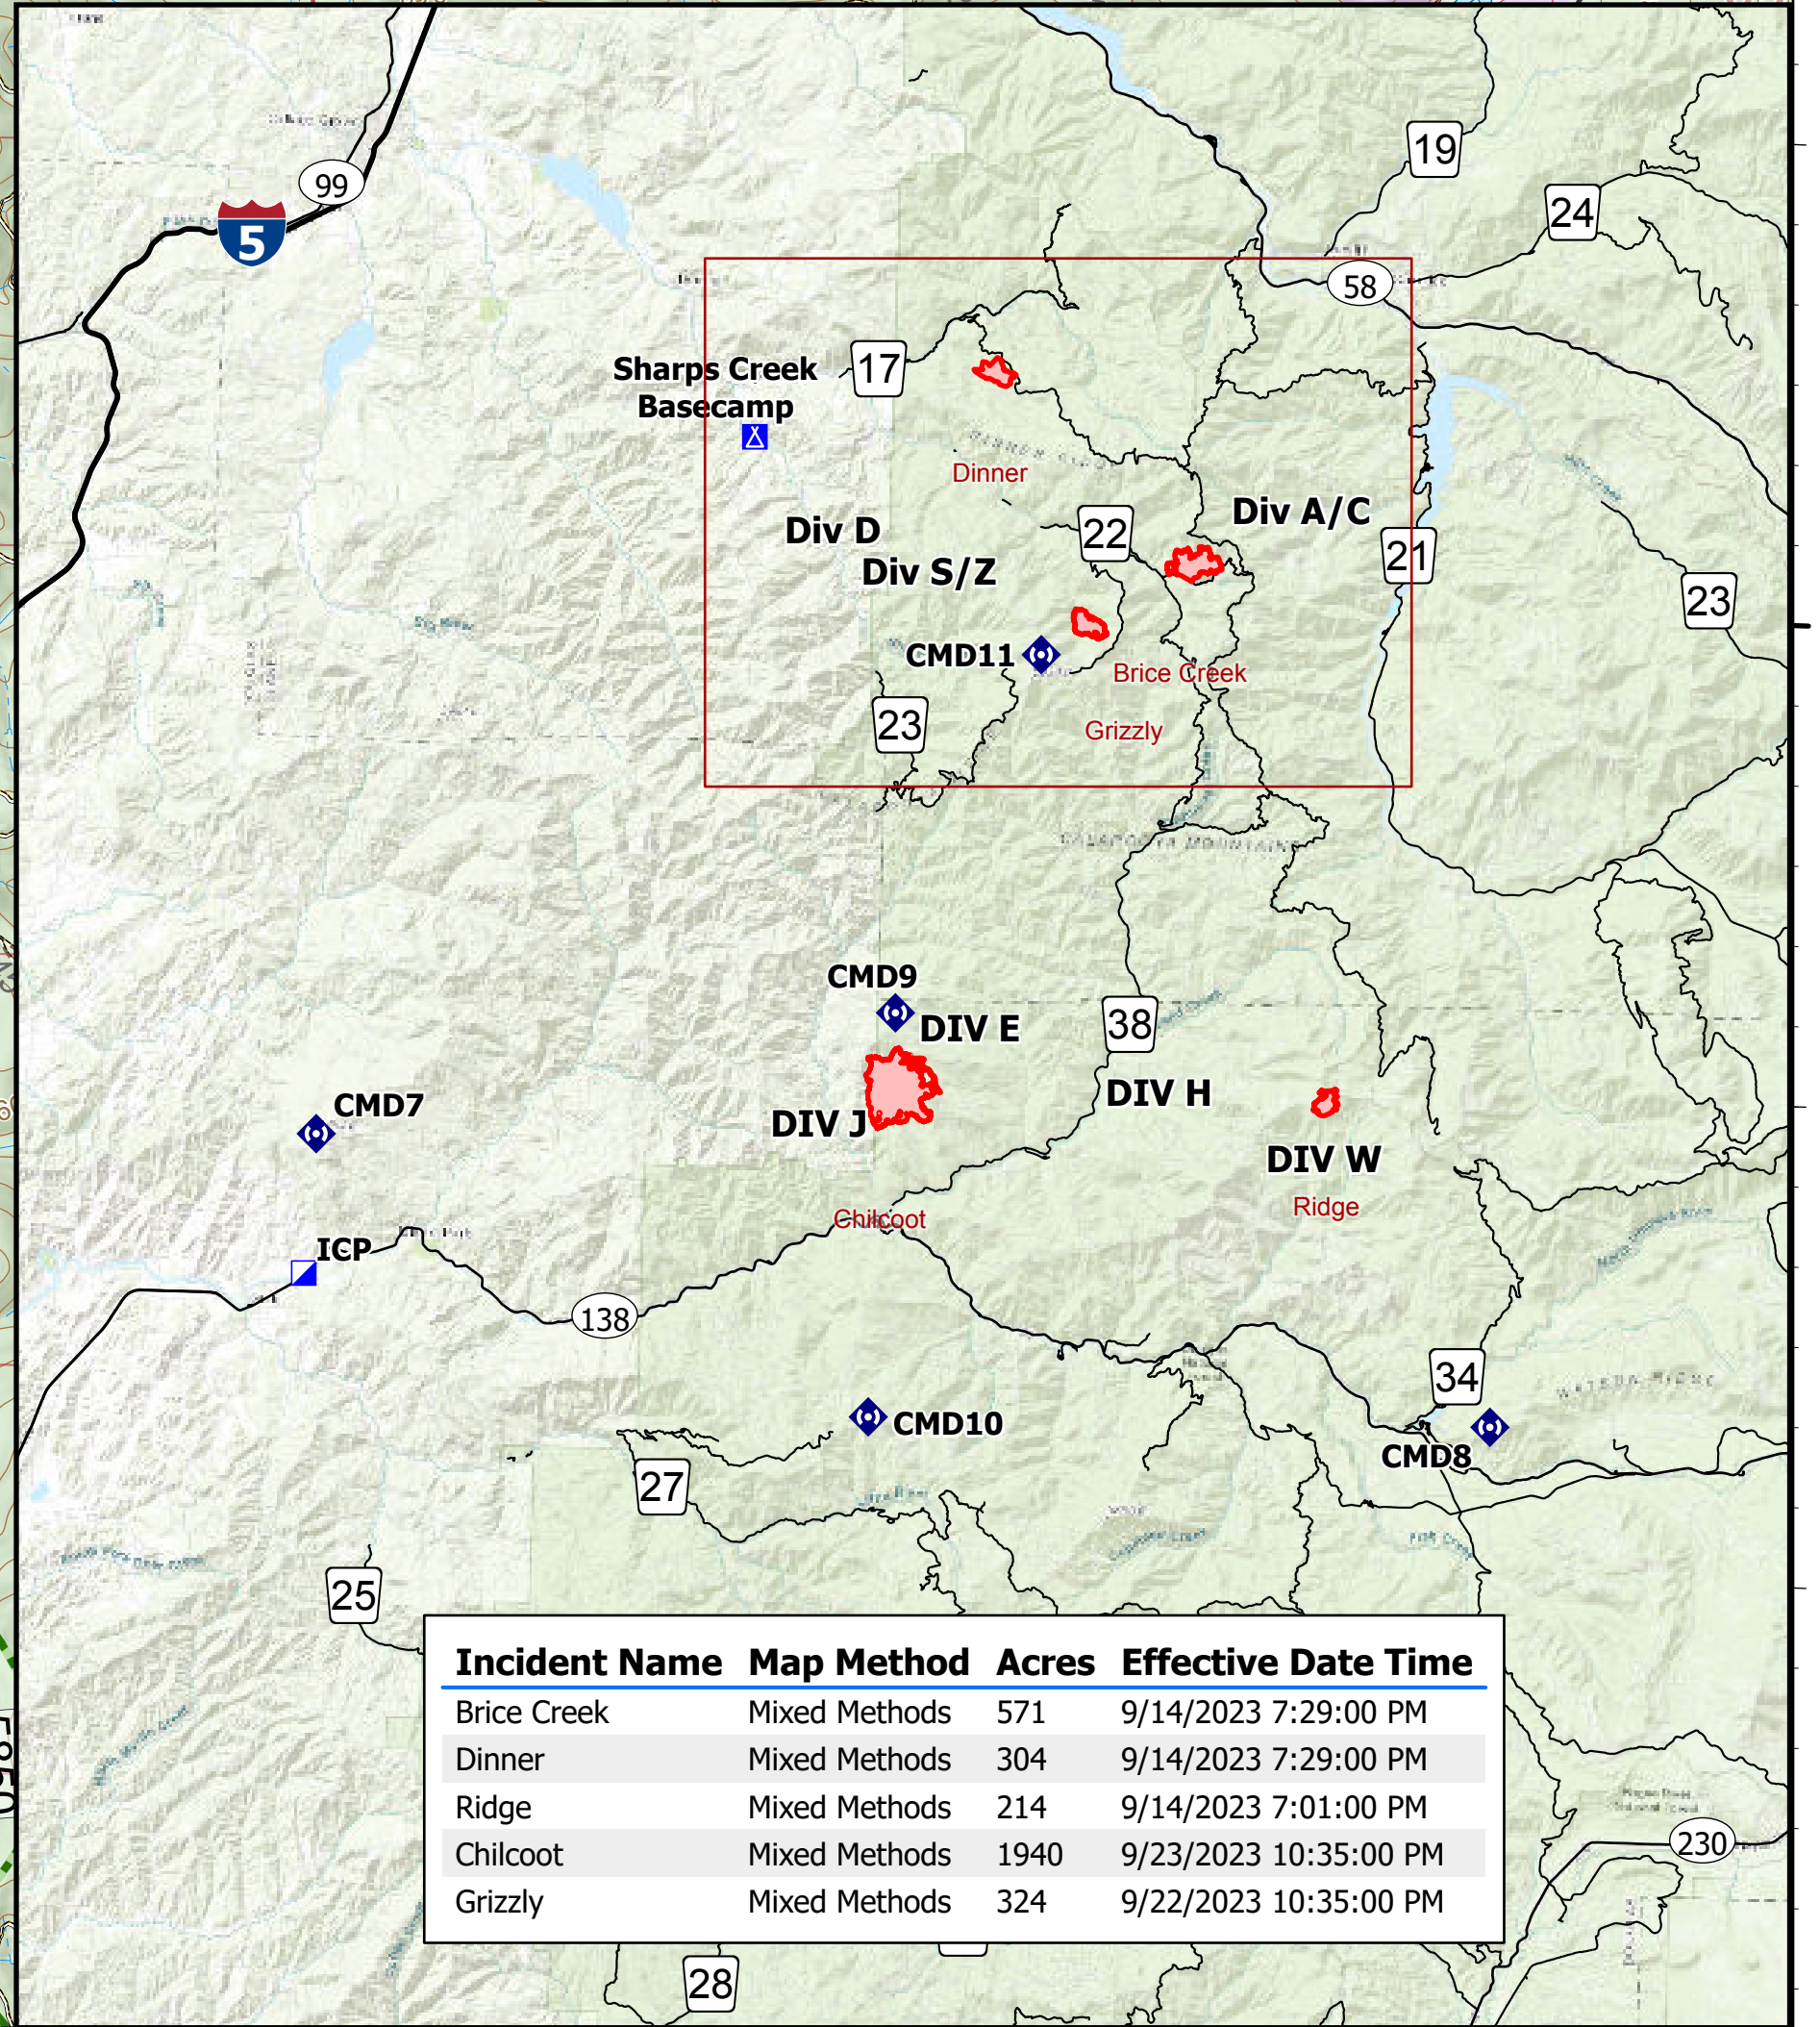

Operations

Umpqua Fires

Brice Creek, Dinner, Grizzly
09/30/2023

- Aerial Hazard
- Dip Site
- Helispot
- Unimproved Landing Area
- Drop Point
- Closure
- Camp
- Staging Area
- Lookout
- Fire Origin
- Value at Risk
- Other
- Gate
- Bridge
- Internet Access
- Repeater
- Hazard
- Water Source
- Contained
- Uncountained Fire Edge
- Completed Dozer Line
- MWWWW: Completed Fuel Break
- H: Completed Hand Line
- R: Completed Road as Line
- Planned Hand Line
- Planned Mixed Construction Line
- Planned Road as Line
- Access or Improved Road
- Road Repair
- Closed Road
- Fire Area
- Roadless Area
- Bureau of Land Management (BLM)
- Department of Defense (DOD)
- US Forest Service (USFS)

NW Team 6
9/29/2023 2100
Mixed Methods
North American 1983 Datum, Lat,Long Grid