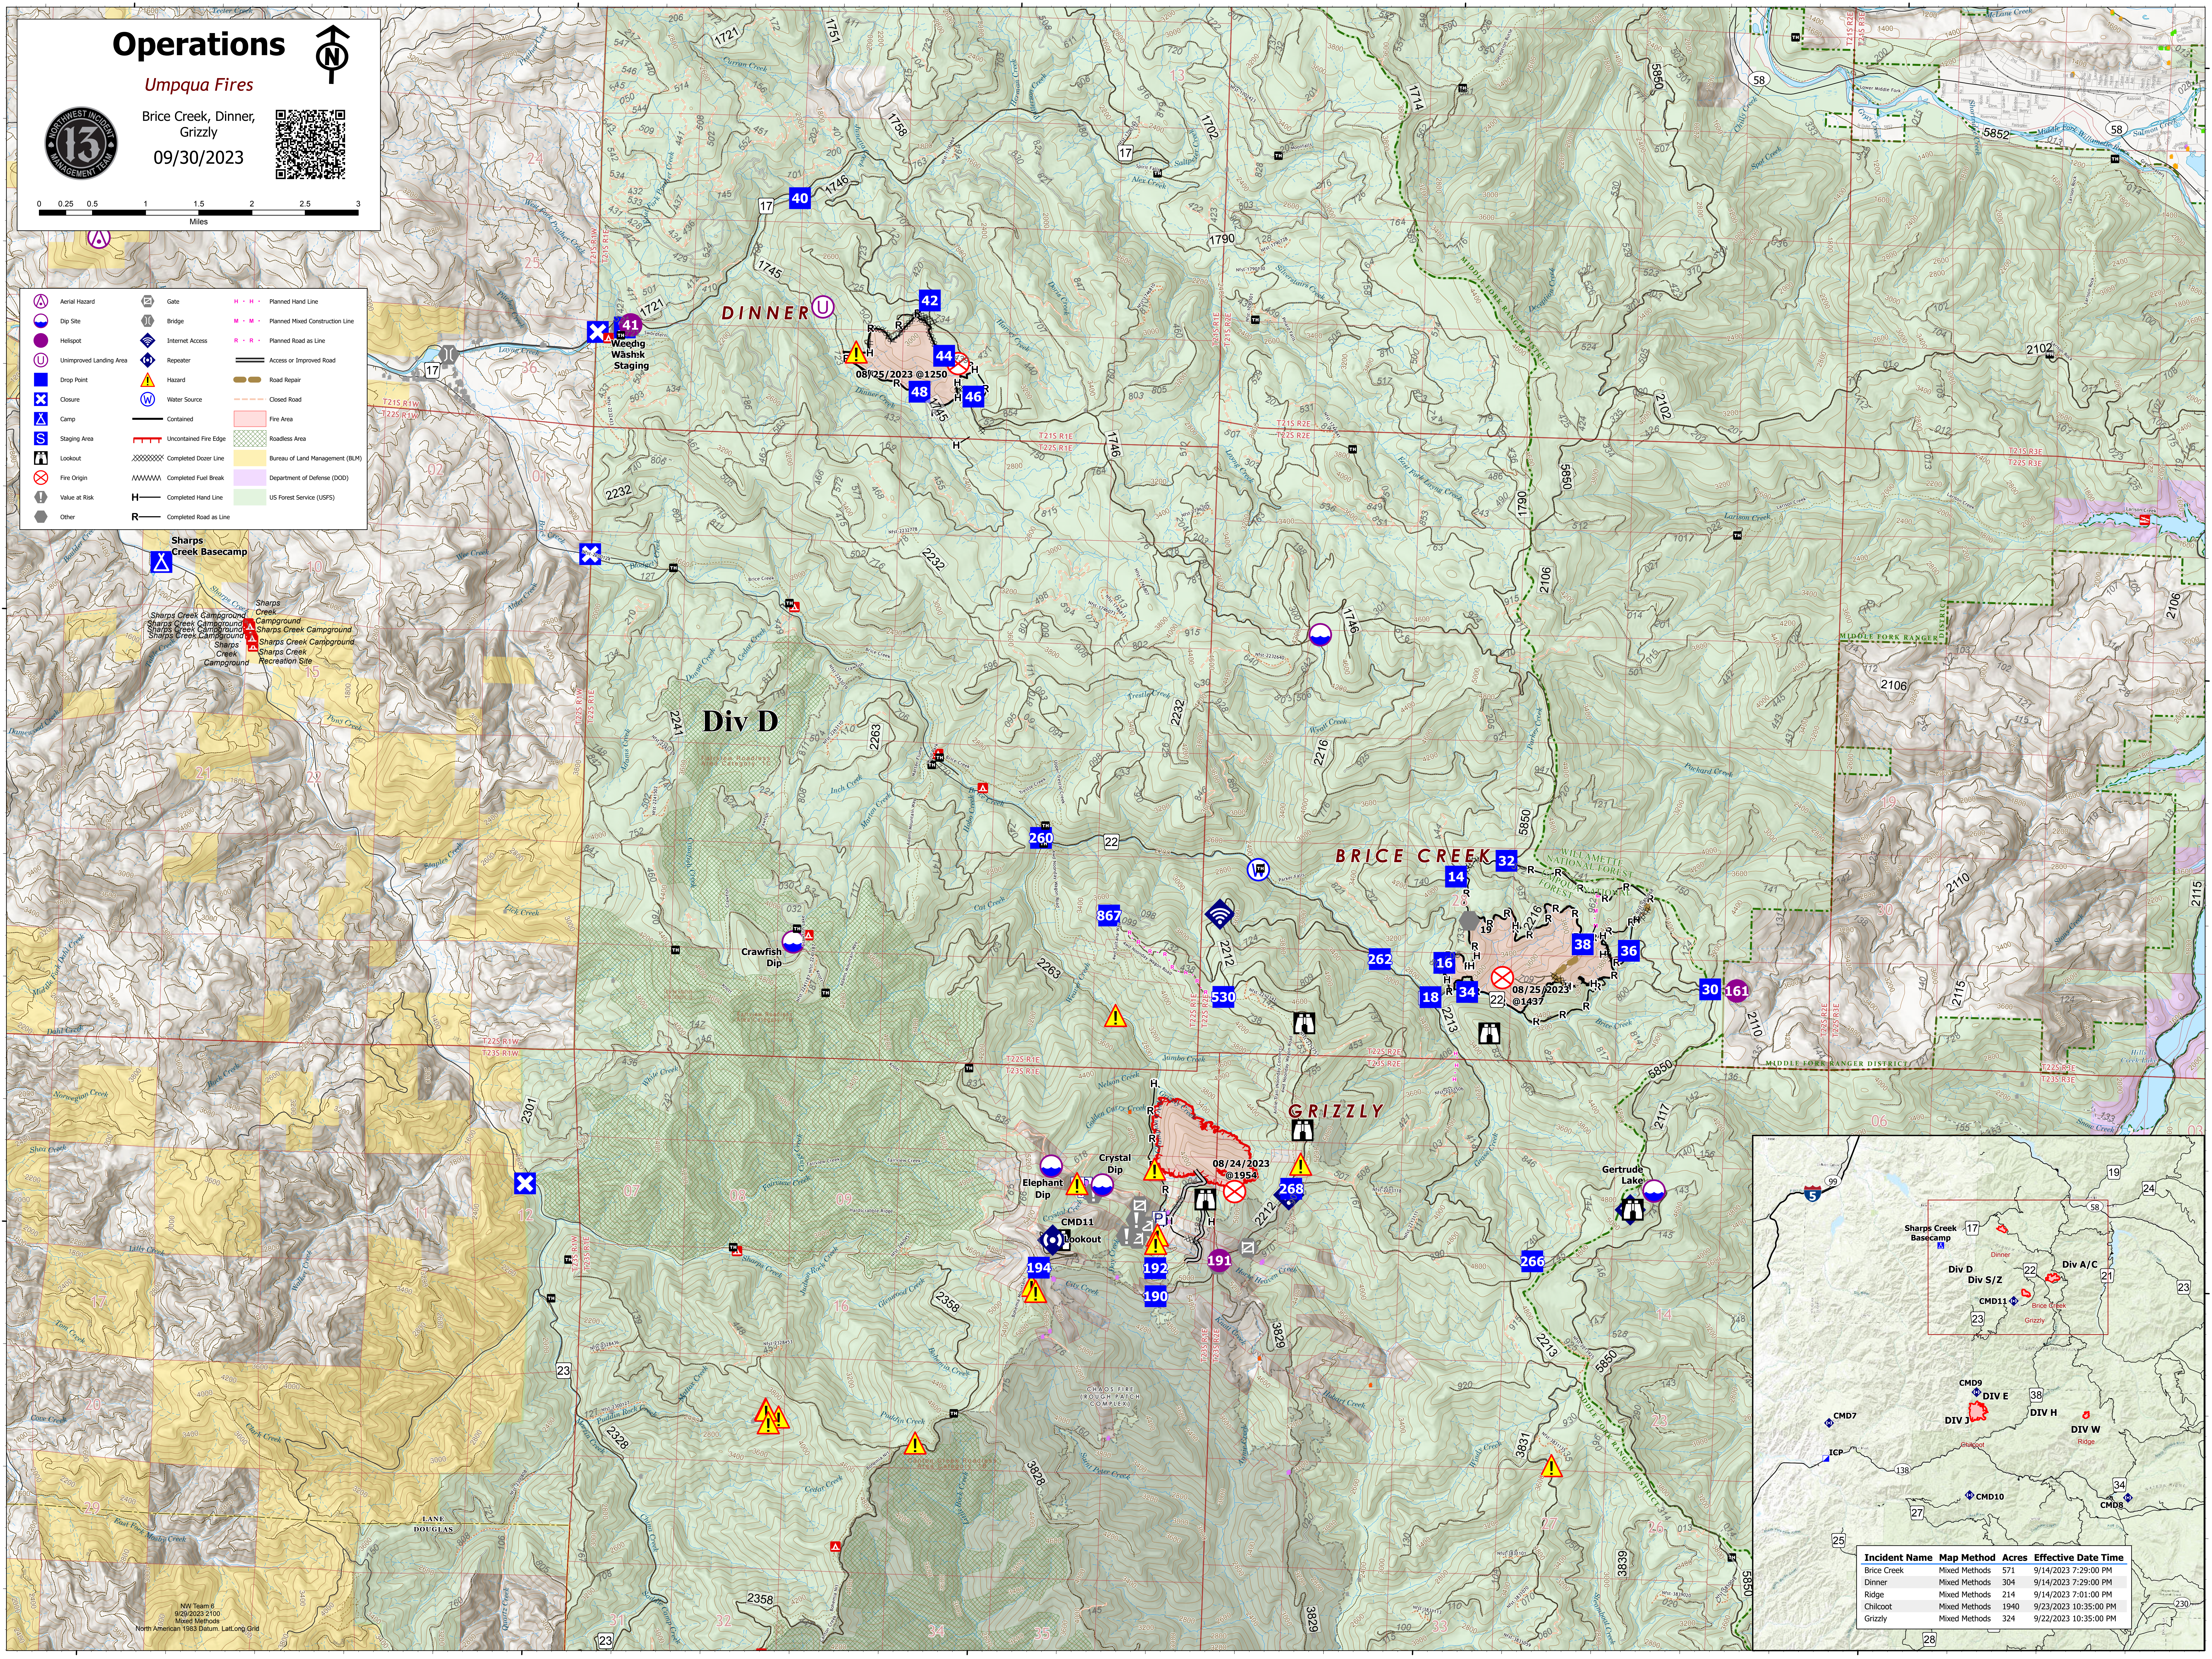

Operations

Umpqua Fires

Brice Creek, Dinner, Grizzly
09/30/2023

- Aerial Hazard
- Dip Site
- Helispot
- Unimproved Landing Area
- Drop Point
- Closure
- Camp
- Staging Area
- Lookout
- Fire Origin
- Value at Risk
- Other
- Gate
- Bridge
- Internet Access
- Repeater
- Hazard
- Water Source
- Contained
- Uncountained Fire Edge
- Completed Dozer Line
- MWWWW: Completed Fuel Break
- H: Completed Hand Line
- R: Completed Road as Line
- Planned Hand Line
- Planned Mixed Construction Line
- Planned Road as Line
- Access or Improved Road
- Road Repair
- Closed Road
- Fire Area
- Roadless Area
- Bureau of Land Management (BLM)
- Department of Defense (DOD)
- US Forest Service (USFS)

NW Team 6
9/29/2023 2100
Mixed Methods
North American 1983 Datum, Lat,Long Grid