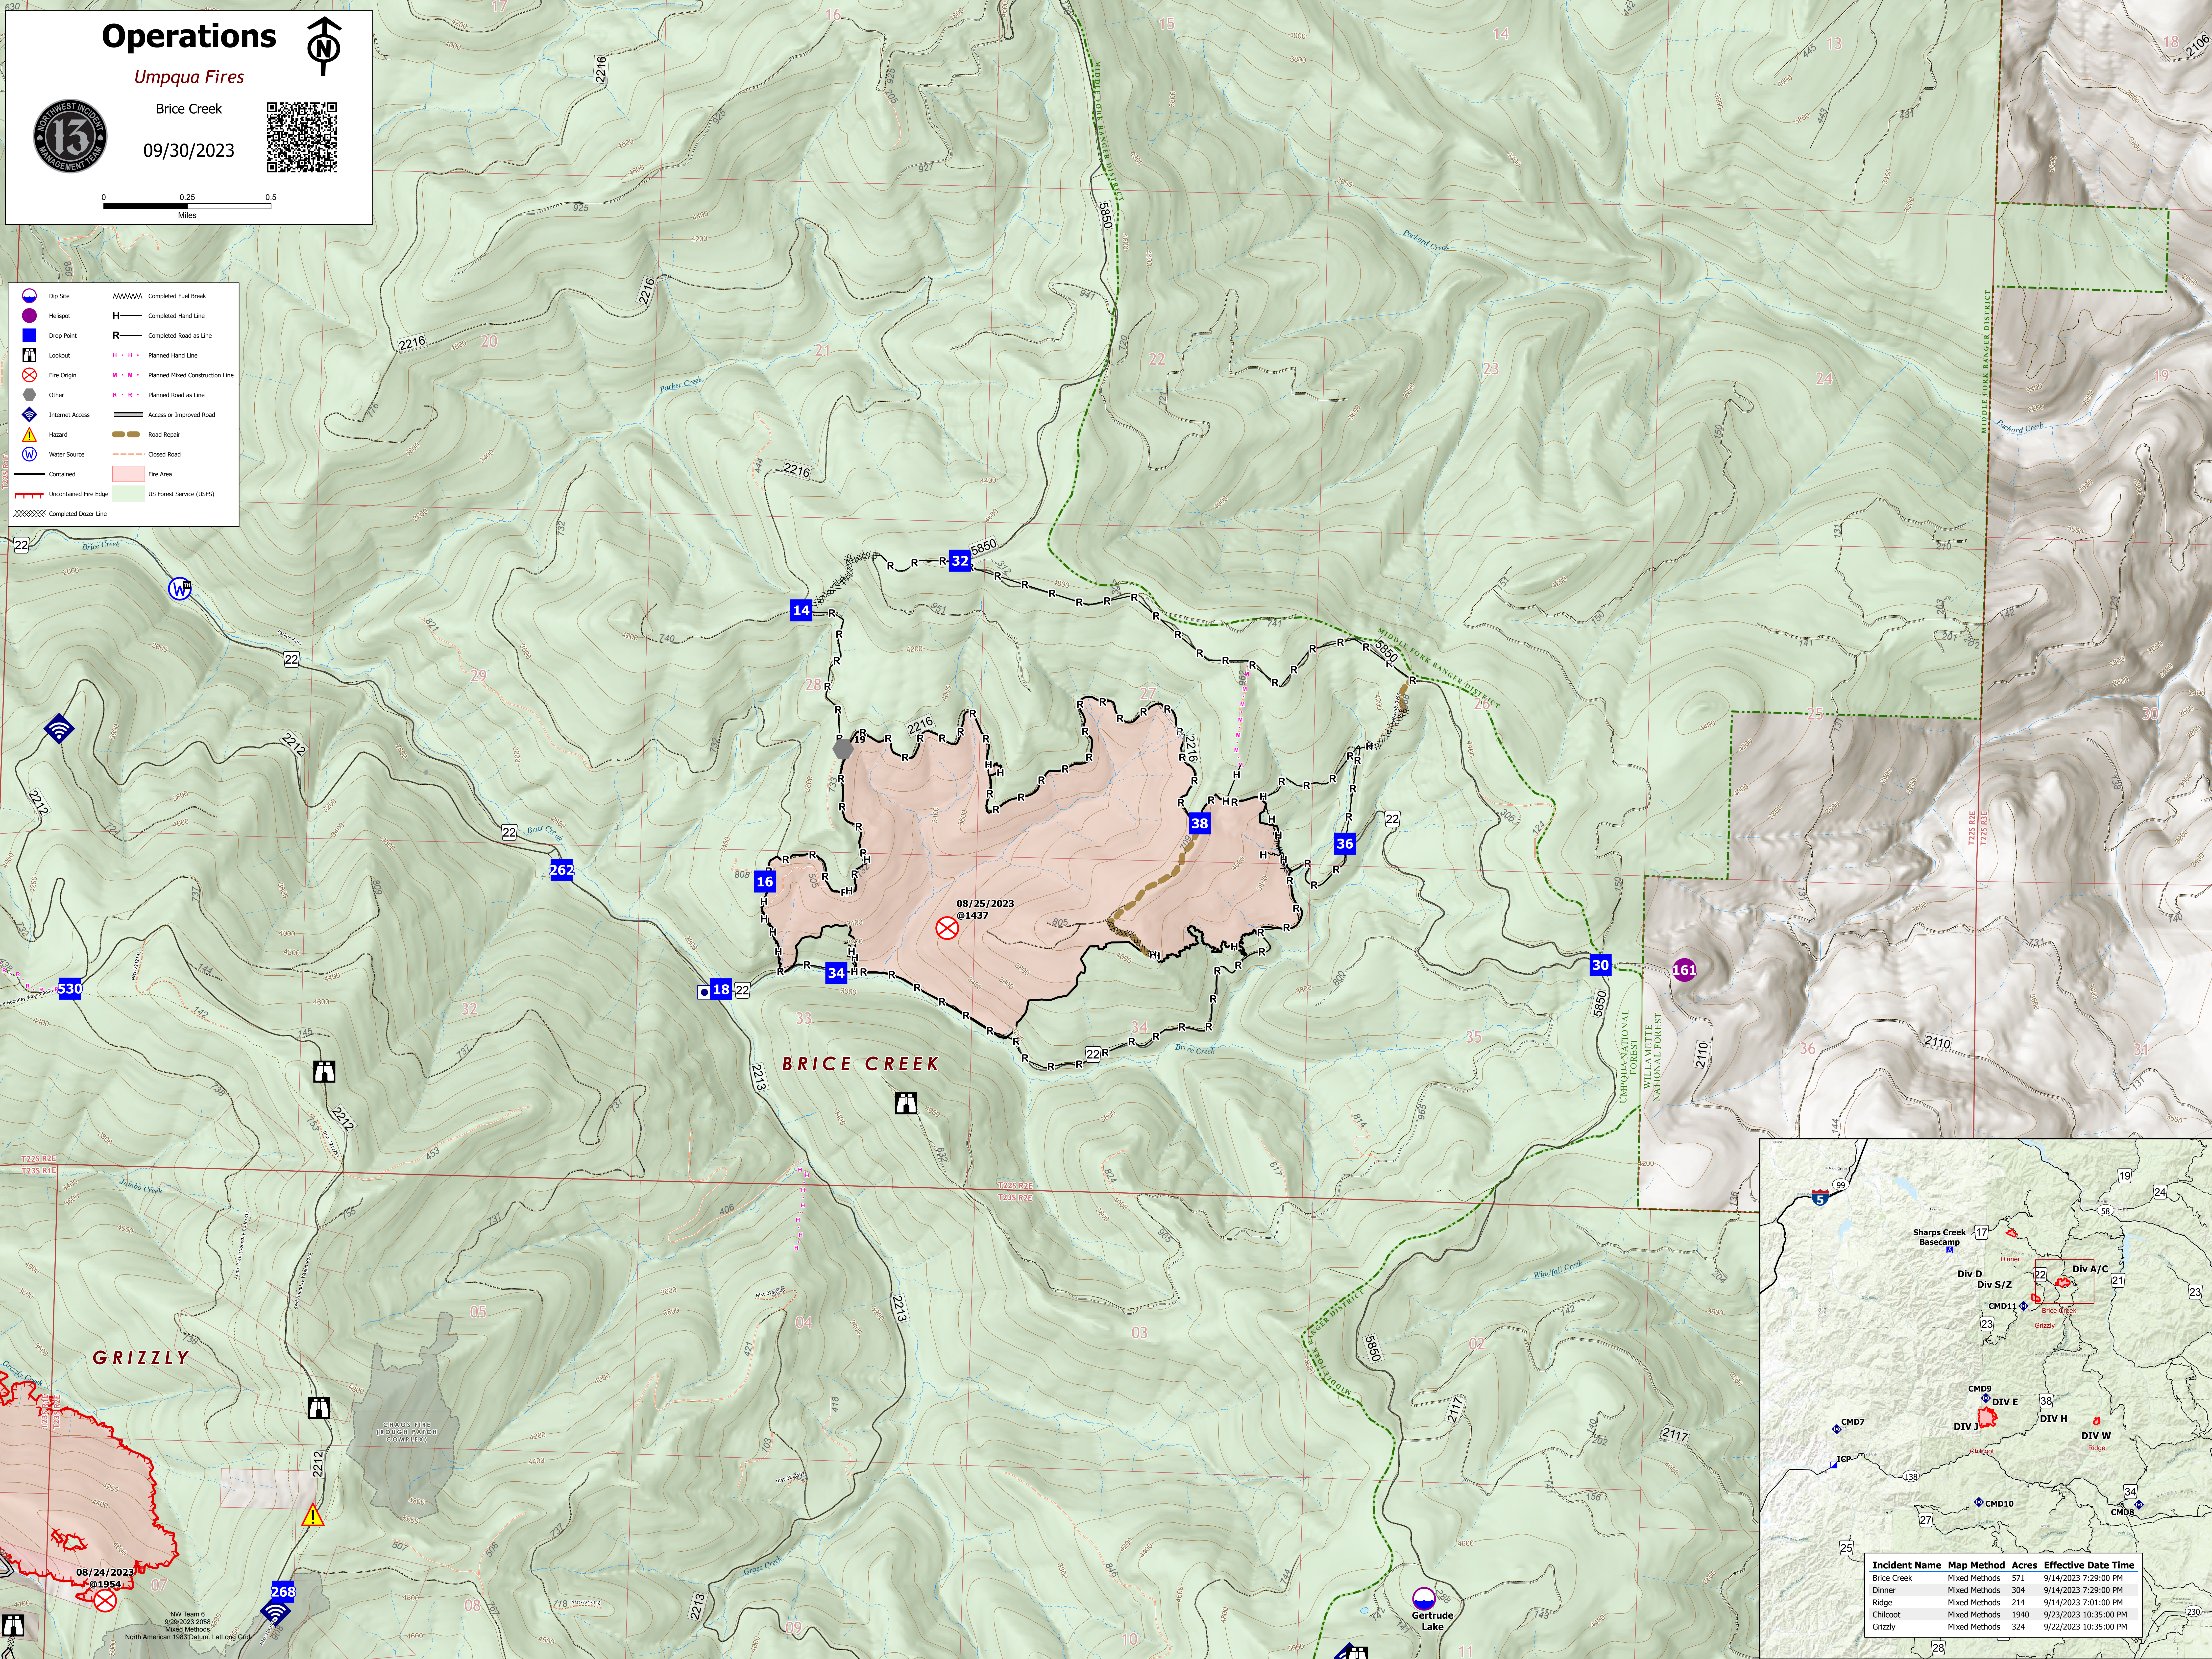

# Operations

Umpqua Fires

Brice Creek

09/30/2023

- Dip Site
- Helispot
- Drop Point
- Lookout
- Fire Origin
- Other
- Internet Access
- Hazard
- Water Source
- Contained
- Uncountained Fire Edge
- Completed Dozer Line
- Completed Fuel Break
- Completed Hand Line
- Completed Road as Line
- Planned Hand Line
- Planned Mixed Construction Line
- Planned Road as Line
- Access or Improved Road
- Road Repair
- Closed Road
- Fire Area
- US Forest Service (USFS)

Incident Name	Map Method	Acres	Effective Date Time
Brice Creek	Mixed Methods	571	9/14/2023 7:29:00 PM
Dinner	Mixed Methods	304	9/14/2023 7:29:00 PM
Ridge	Mixed Methods	214	9/14/2023 7:01:00 PM
Chilcoot	Mixed Methods	1940	9/23/2023 10:35:00 PM
Grizzly	Mixed Methods	324	9/22/2023 10:35:00 PM

NW Team 6  
09/29/2023 2056  
Mixed Methods  
North American 1983 Datum, Lat, Long GCS