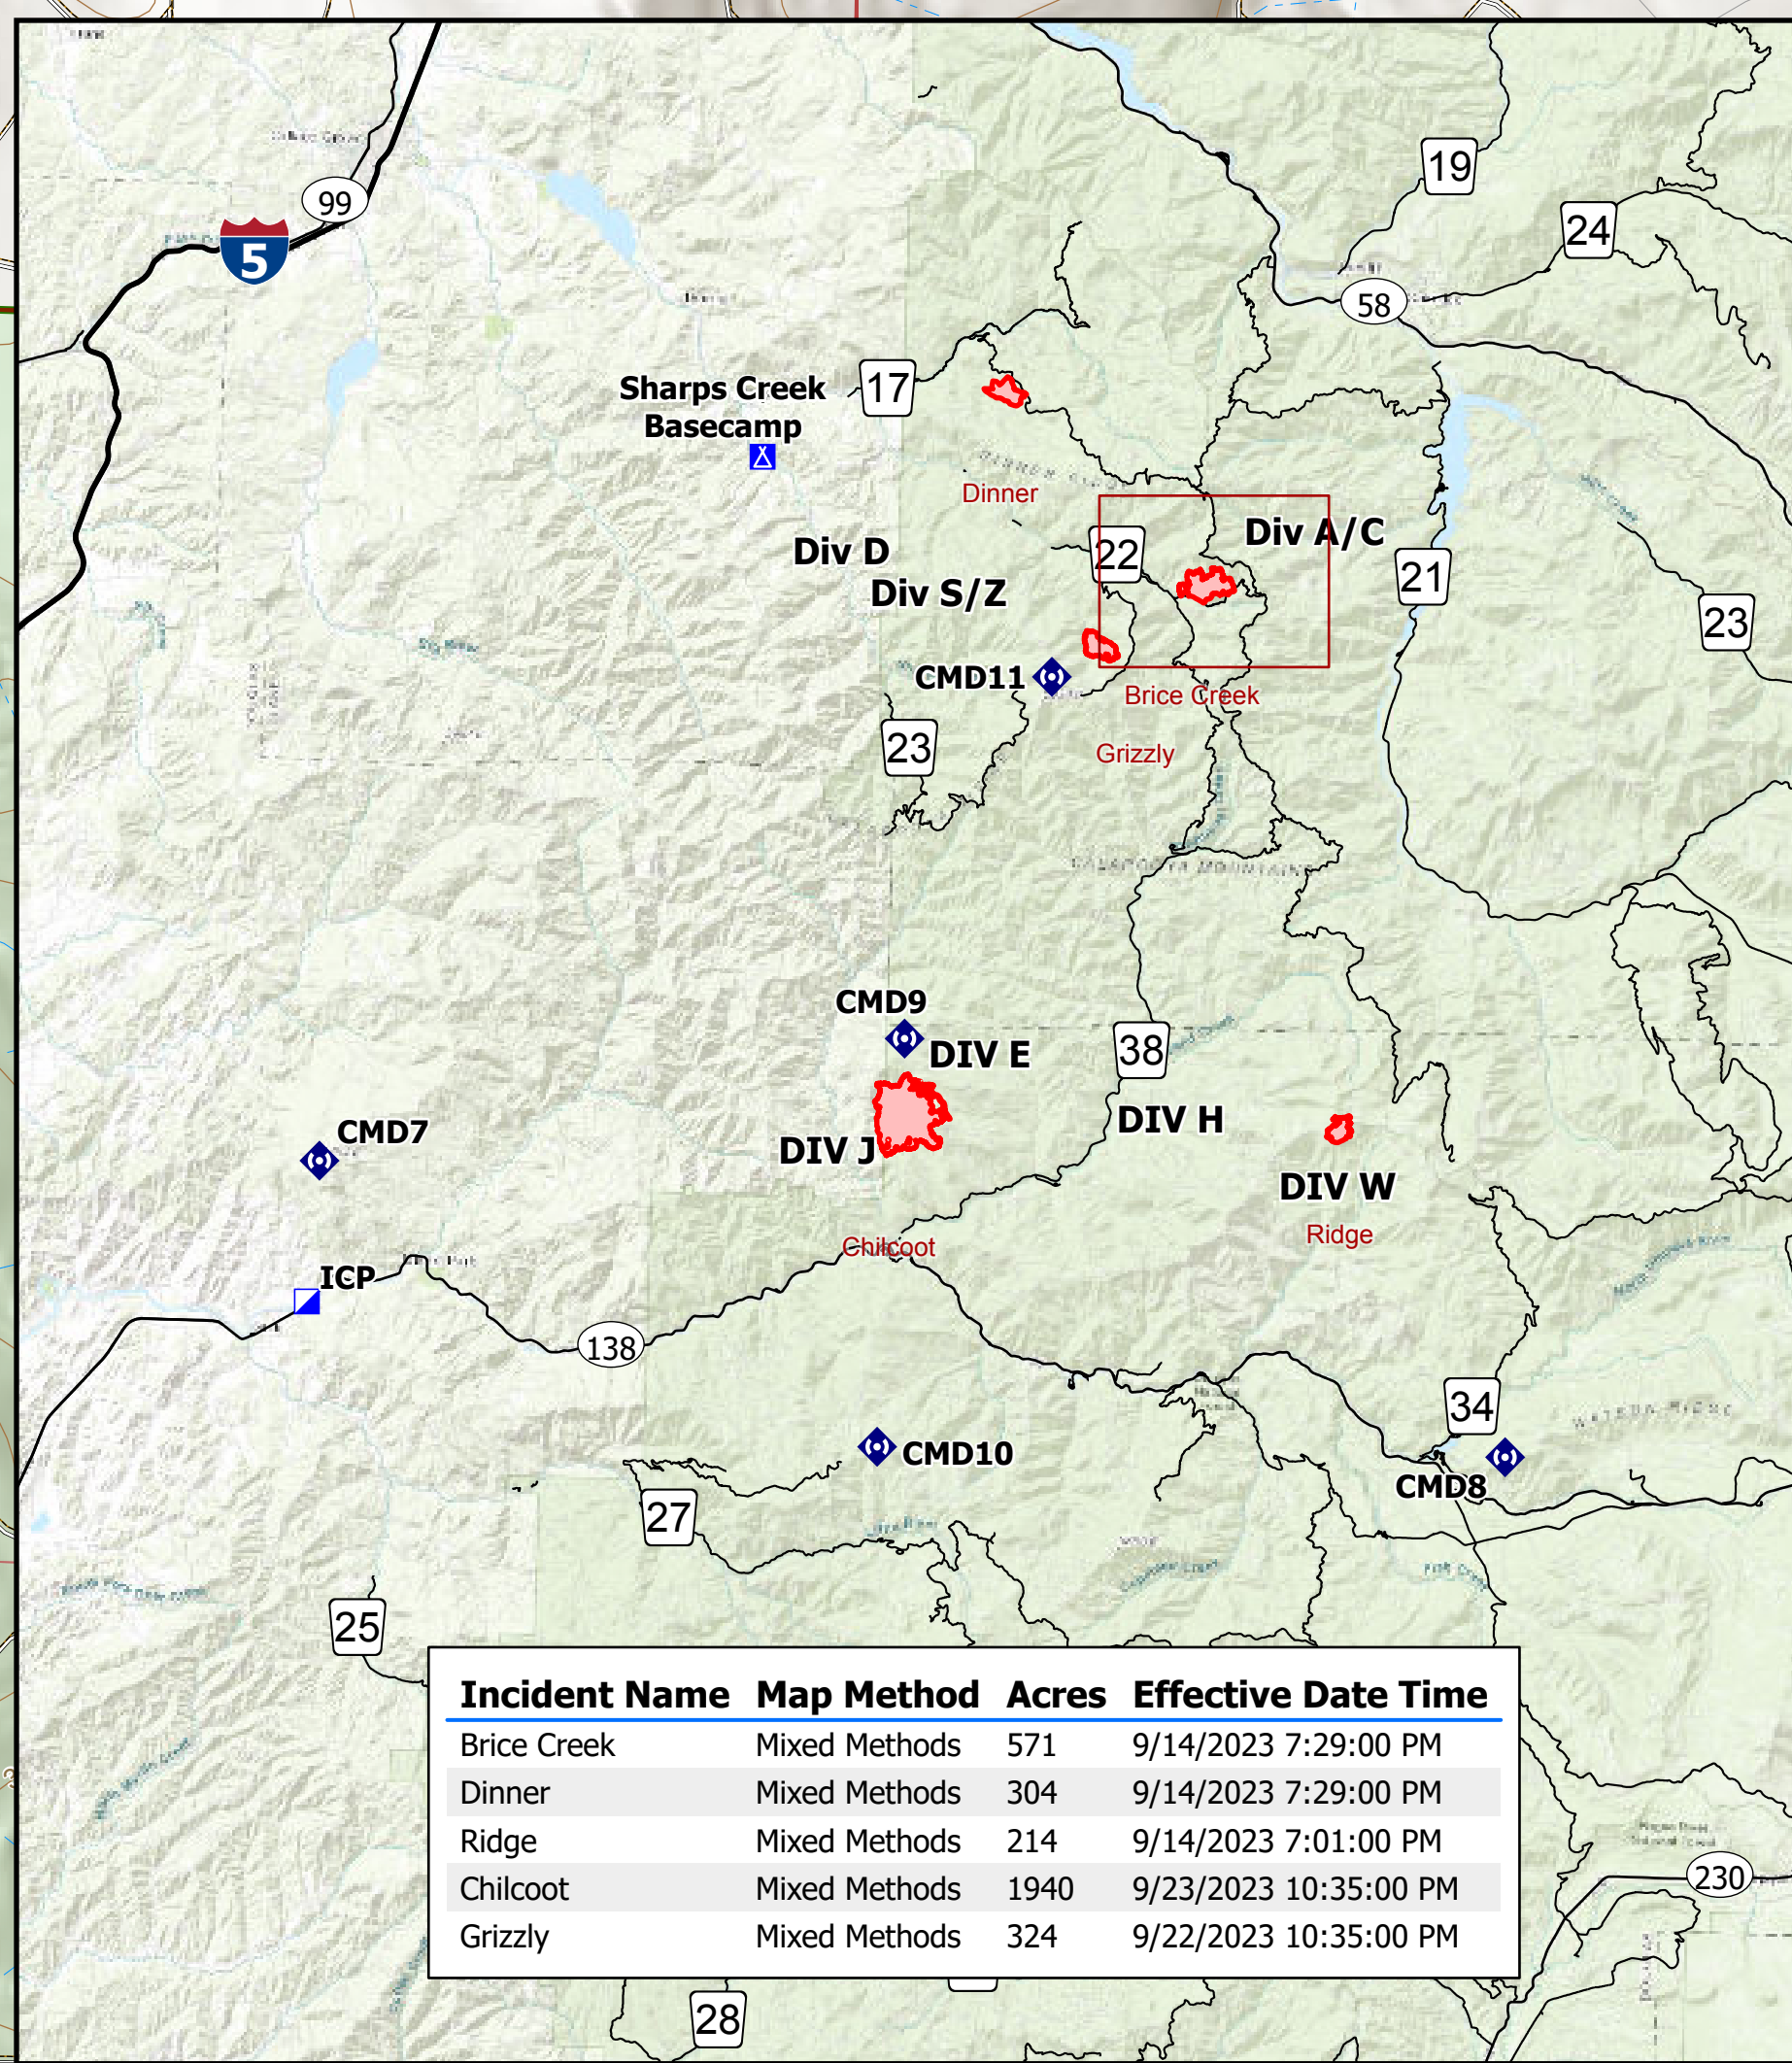

# Operations

Umpqua Fires

Brice Creek

09/30/2023

- Dip Site
- Helispot
- Drop Point
- Lookout
- Fire Origin
- Other
- Internet Access
- Hazard
- Water Source
- Contained
- Uncountained Fire Edge
- Completed Dozer Line
- Completed Fuel Break
- Completed Hand Line
- Completed Road as Line
- Planned Hand Line
- Planned Mixed Construction Line
- Planned Road as Line
- Access or Improved Road
- Road Repair
- Closed Road
- Fire Area
- US Forest Service (USFS)

Incident Name	Map Method	Acres	Effective Date Time
Brice Creek	Mixed Methods	571	9/14/2023 7:29:00 PM
Dinner	Mixed Methods	304	9/14/2023 7:29:00 PM
Ridge	Mixed Methods	214	9/14/2023 7:01:00 PM
Chilcoot	Mixed Methods	1940	9/23/2023 10:35:00 PM
Grizzly	Mixed Methods	324	9/22/2023 10:35:00 PM

NW Team 6  
09/29/2023 2056  
Mixed Methods  
North American 1983 Datum, Lat, Long GCS