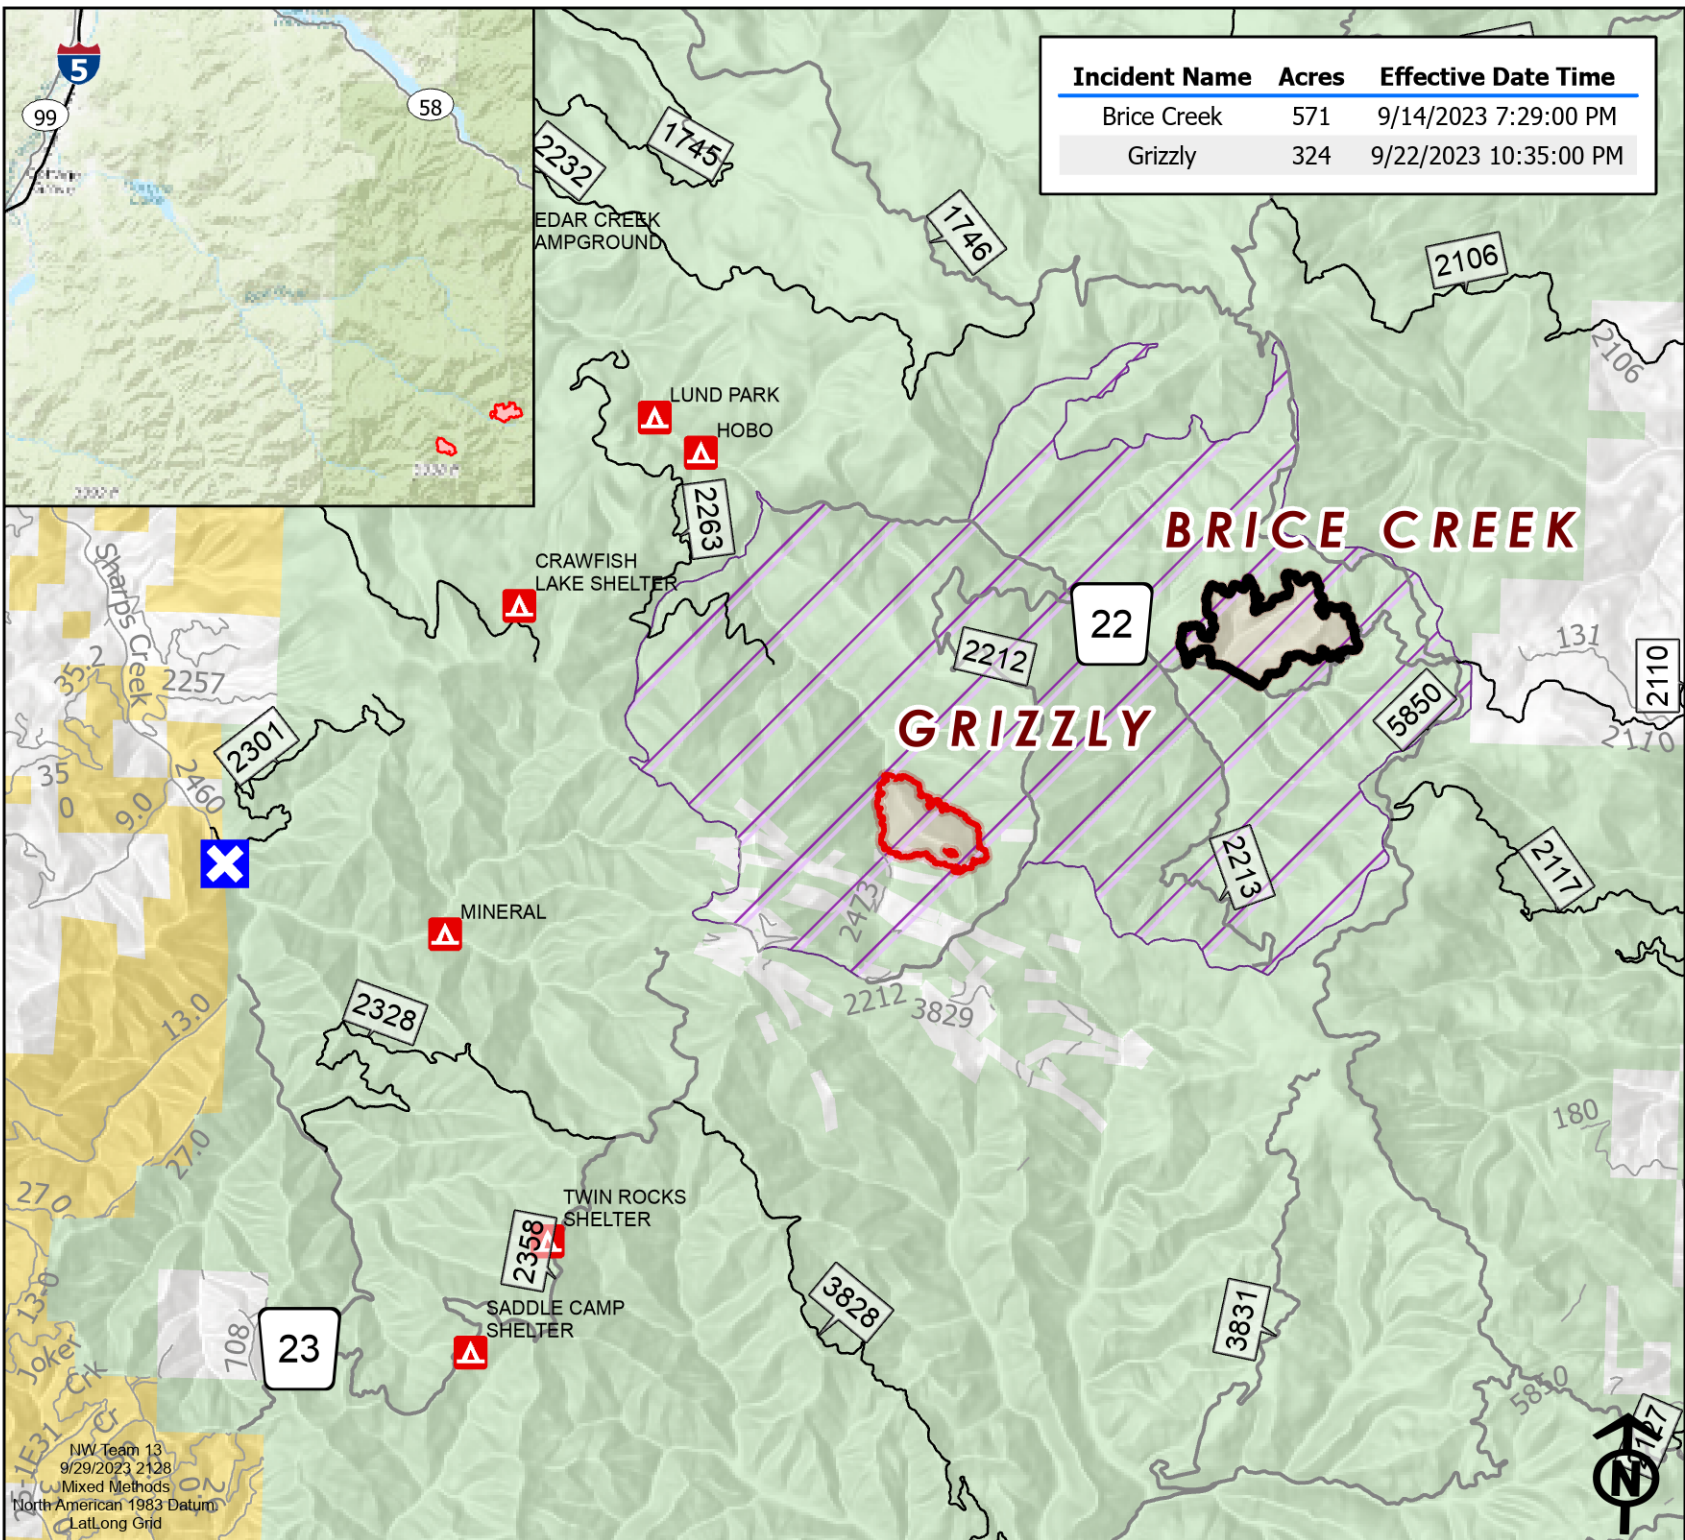

Public Information

Umpqua Fires

Brice Creek and Grizzly

09/30/2023

-  Closure
-  Contained
-  Uncontained Fire Edge
-  Fire Area
-  Fire Closure Area
-  Bureau of Land Management (BLM)
-  US Forest Service (USFS)

More Information:

Incident Name	Acres	Effective Date Time
Brice Creek	571	9/14/2023 7:29:00 PM
Grizzly	324	9/22/2023 10:35:00 PM

NW Team 13
9/29/2023 2128
Mixed Methods
North American 1983 Datum
Lat,Long Grid