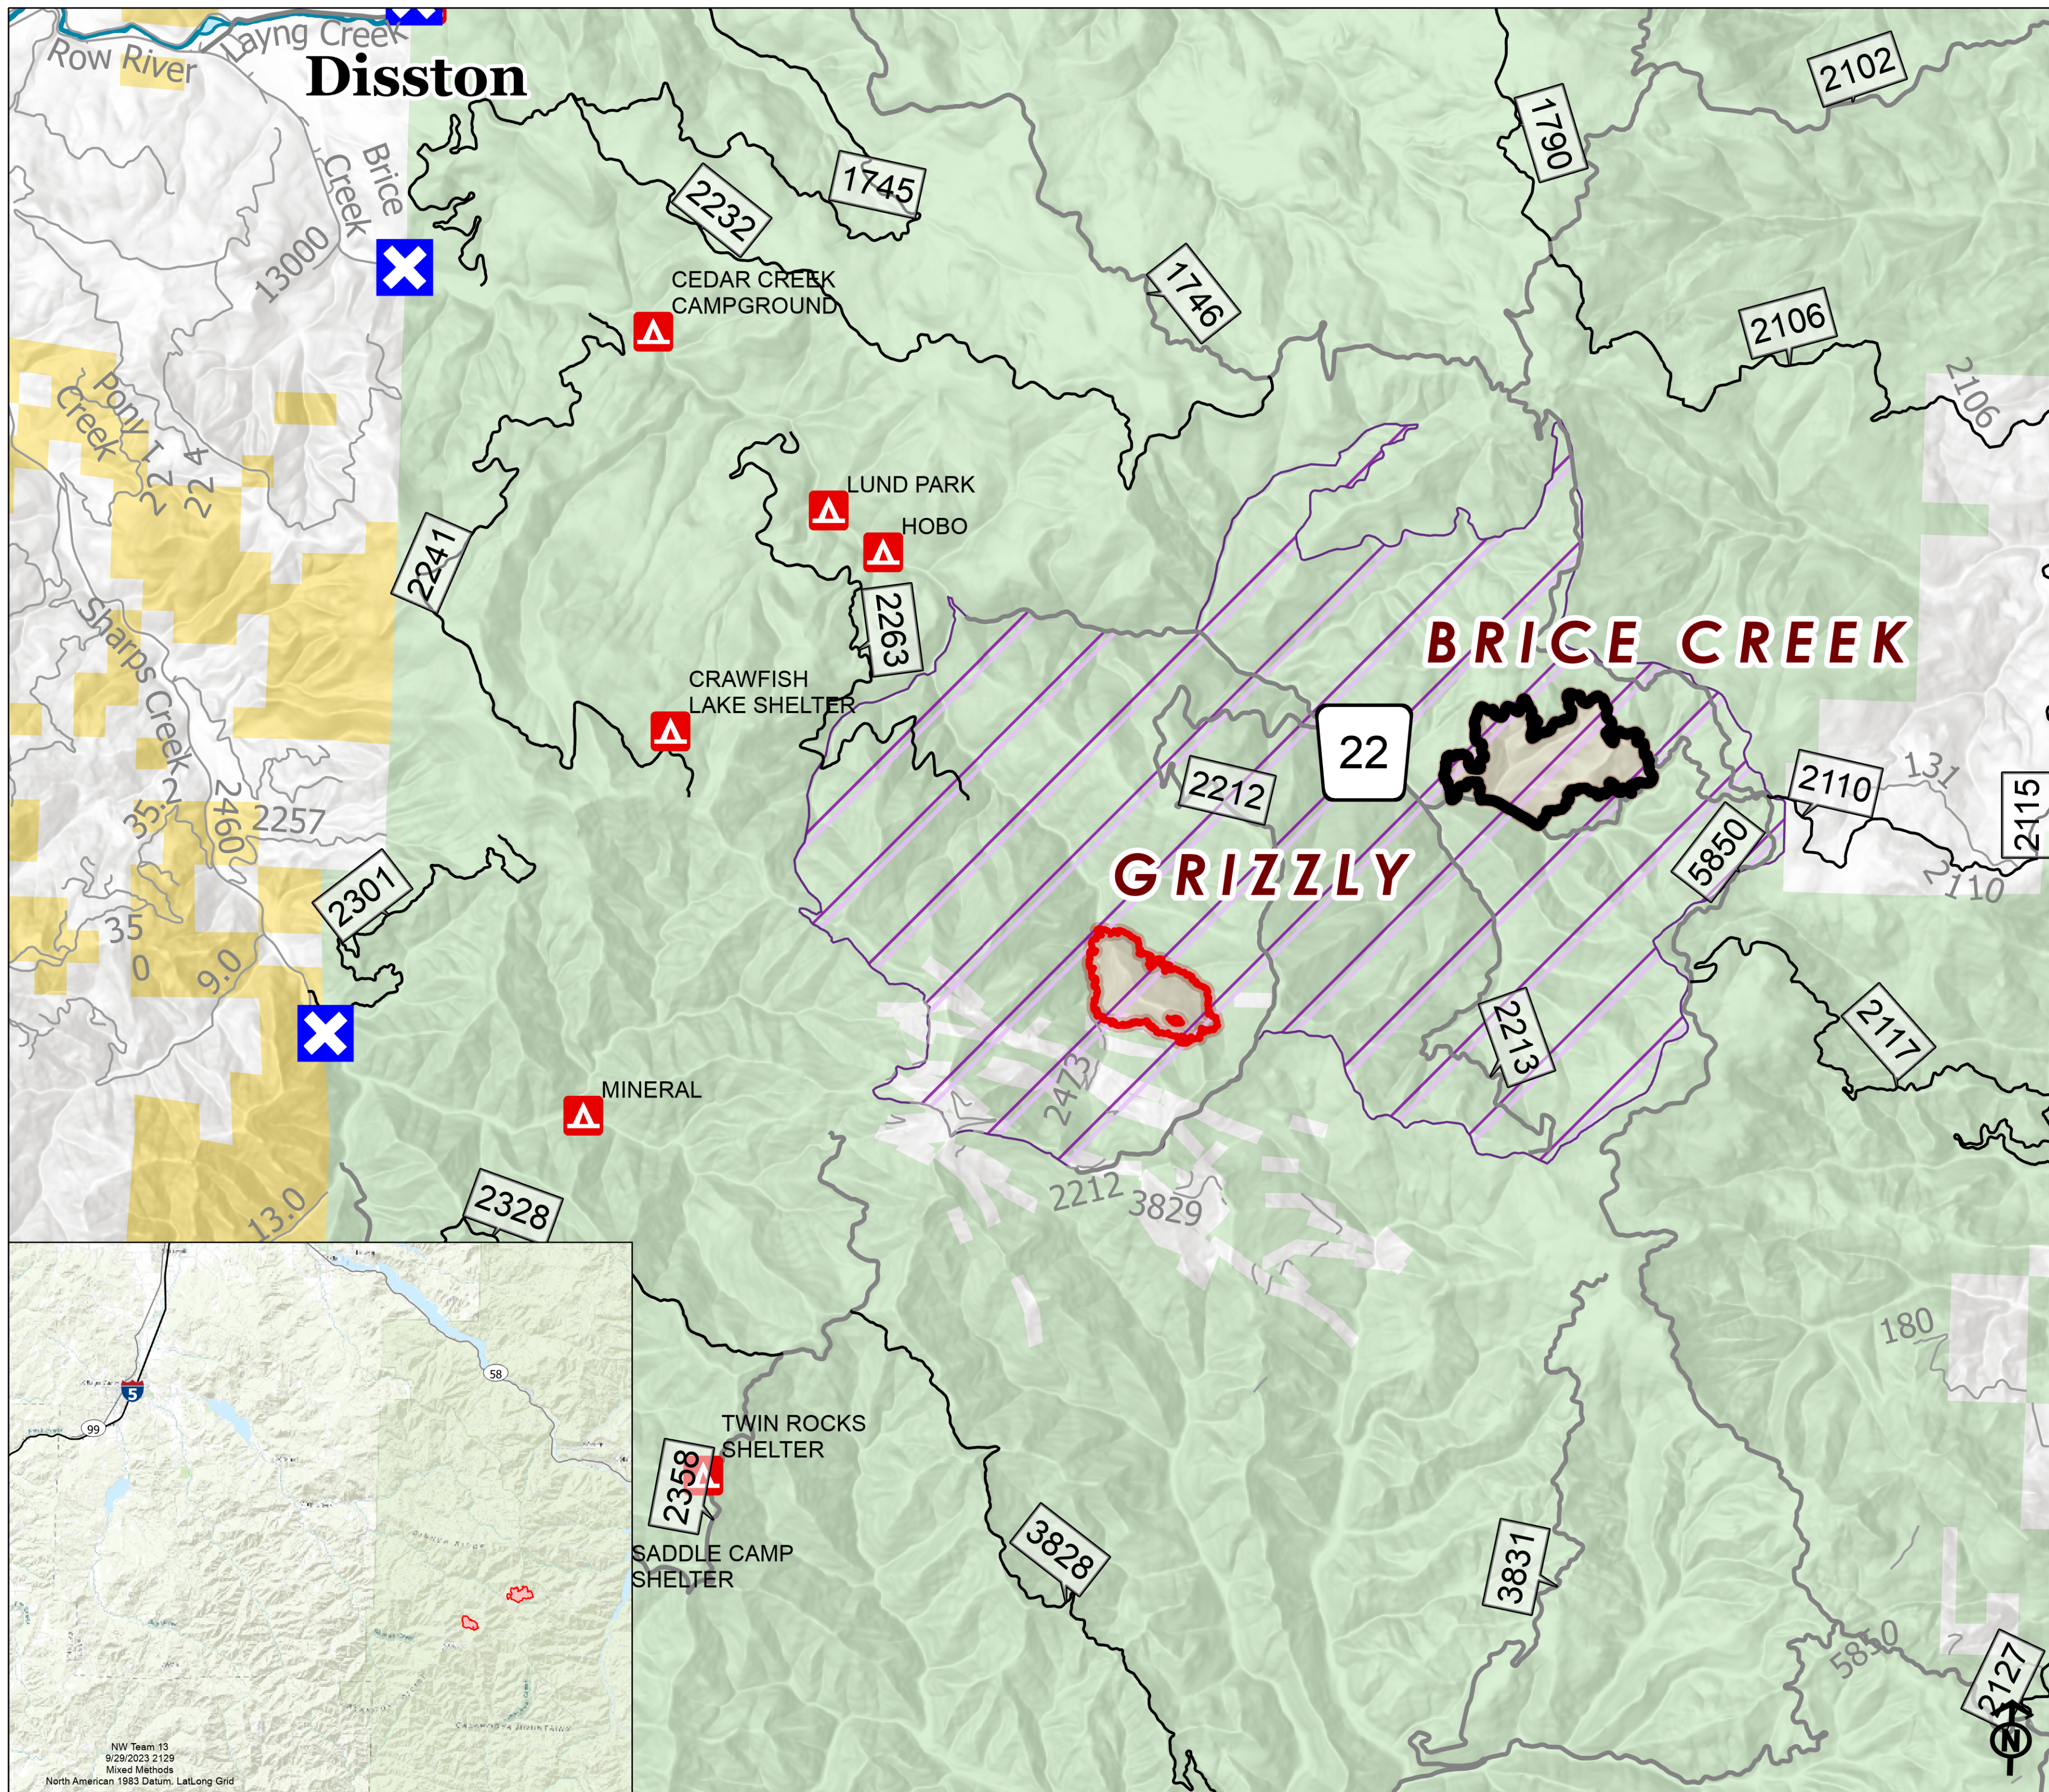

Public Information

Umpqua Fires

Brice Creek and Grizzly

09/30/2023

Incident Name	Acres	Effective Date Time
Brice Creek	571	9/14/2023 7:29:00 PM
Grizzly	324	9/22/2023 10:35:00 PM

- Closure
- Contained
- Uncontained Fire Edge
- Fire Area
- Fire Closure Area
- Bureau of Land Management (BLM)
- US Forest Service (USFS)

More Information: