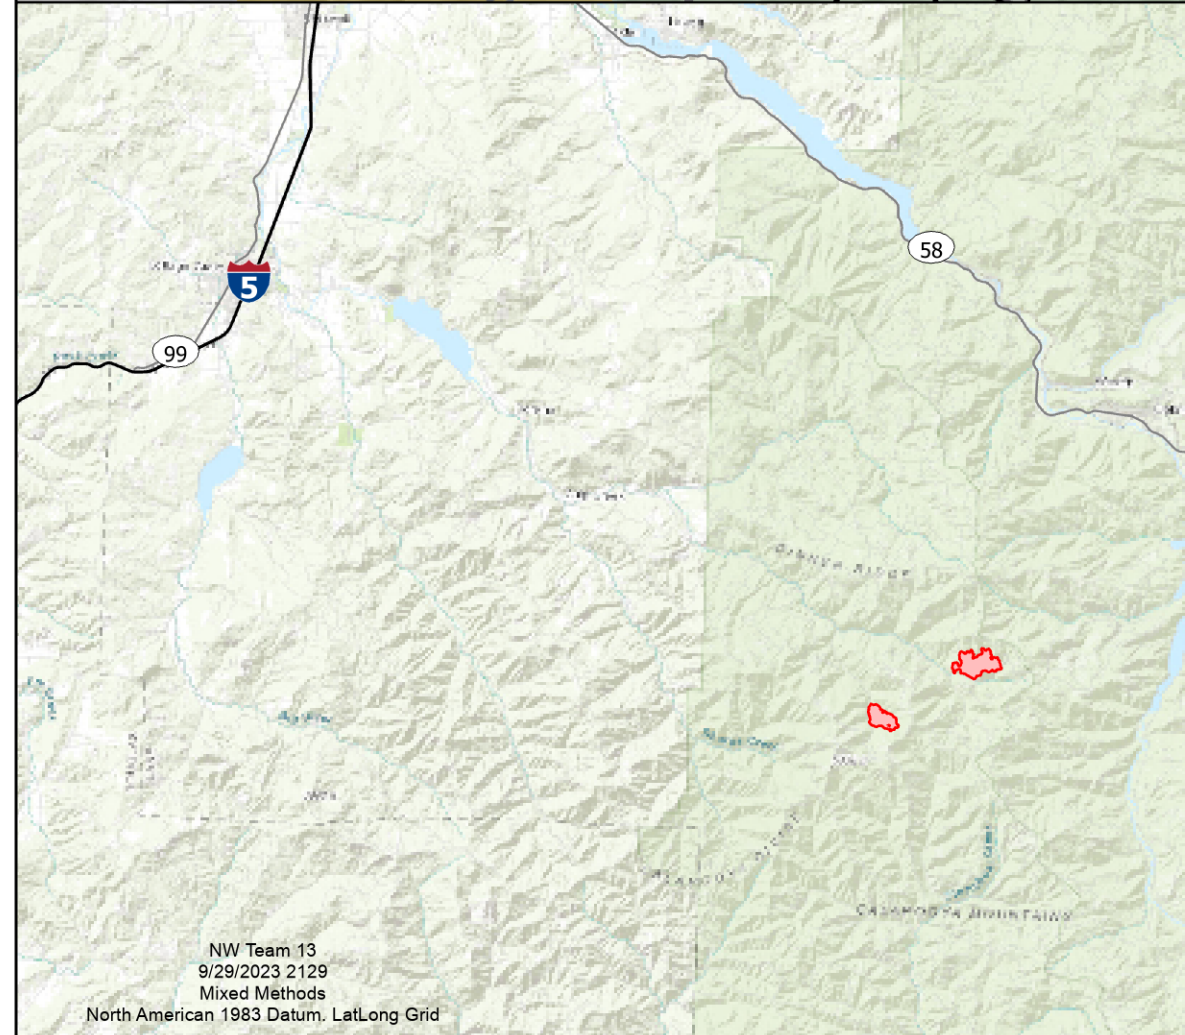

Public Information

Umpqua Fires

Brice Creek and Grizzly

09/30/2023

Incident Name	Acres	Effective Date Time
Brice Creek	571	9/14/2023 7:29:00 PM
Grizzly	324	9/22/2023 10:35:00 PM

- Closure
- Contained
- Uncontained Fire Edge
- Fire Area
- Fire Closure Area
- Bureau of Land Management (BLM)
- US Forest Service (USFS)