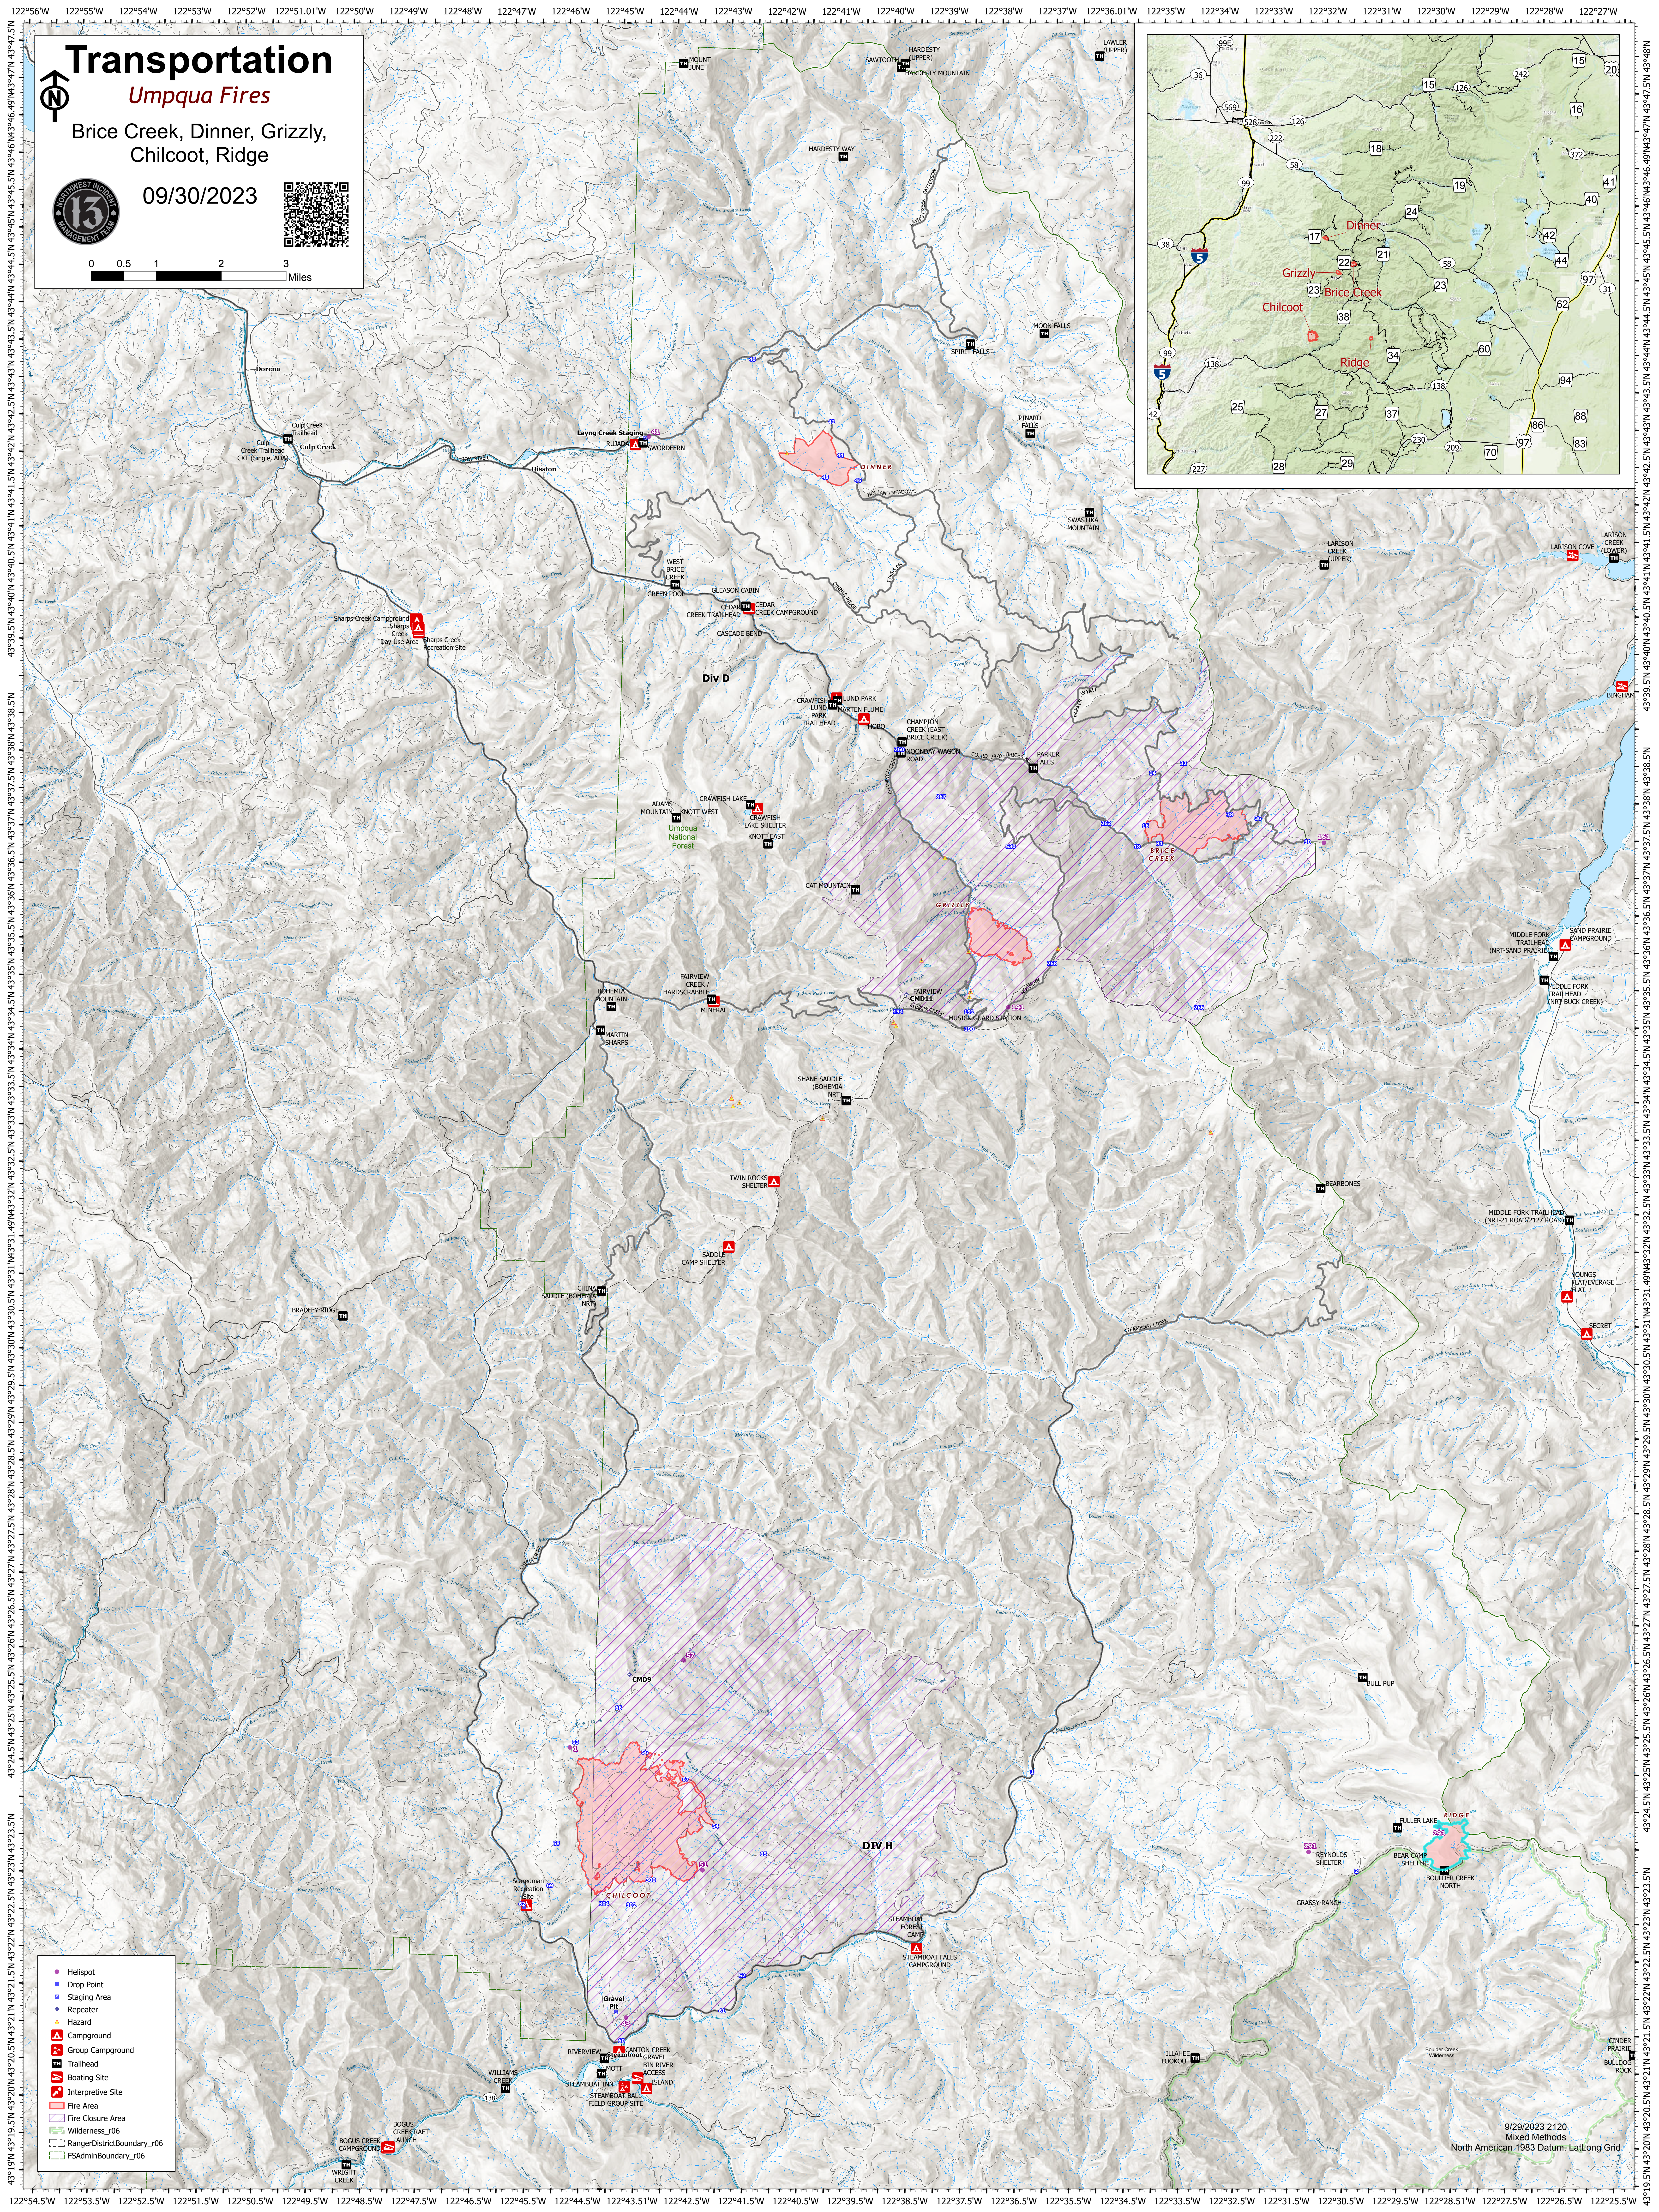

Transportation

Umpqua Fires

Brice Creek, Dinner, Grizzly, Chilcoot, Ridge

09/30/2023

0 0.5 1 2 3 Miles

- Helispot
- Drop Point
- Staging Area
- Repeater
- ▲ Hazard
- ▲ Campground
- ▲ Group Campground
- ▲ Trailhead
- ▲ Boating Site
- ▲ Interpretive Site
- Fire Area
- Fire Closure Area
- Wilderness_r06
- RangerDistrictBoundary_r06
- FSAAdminBoundary_r06