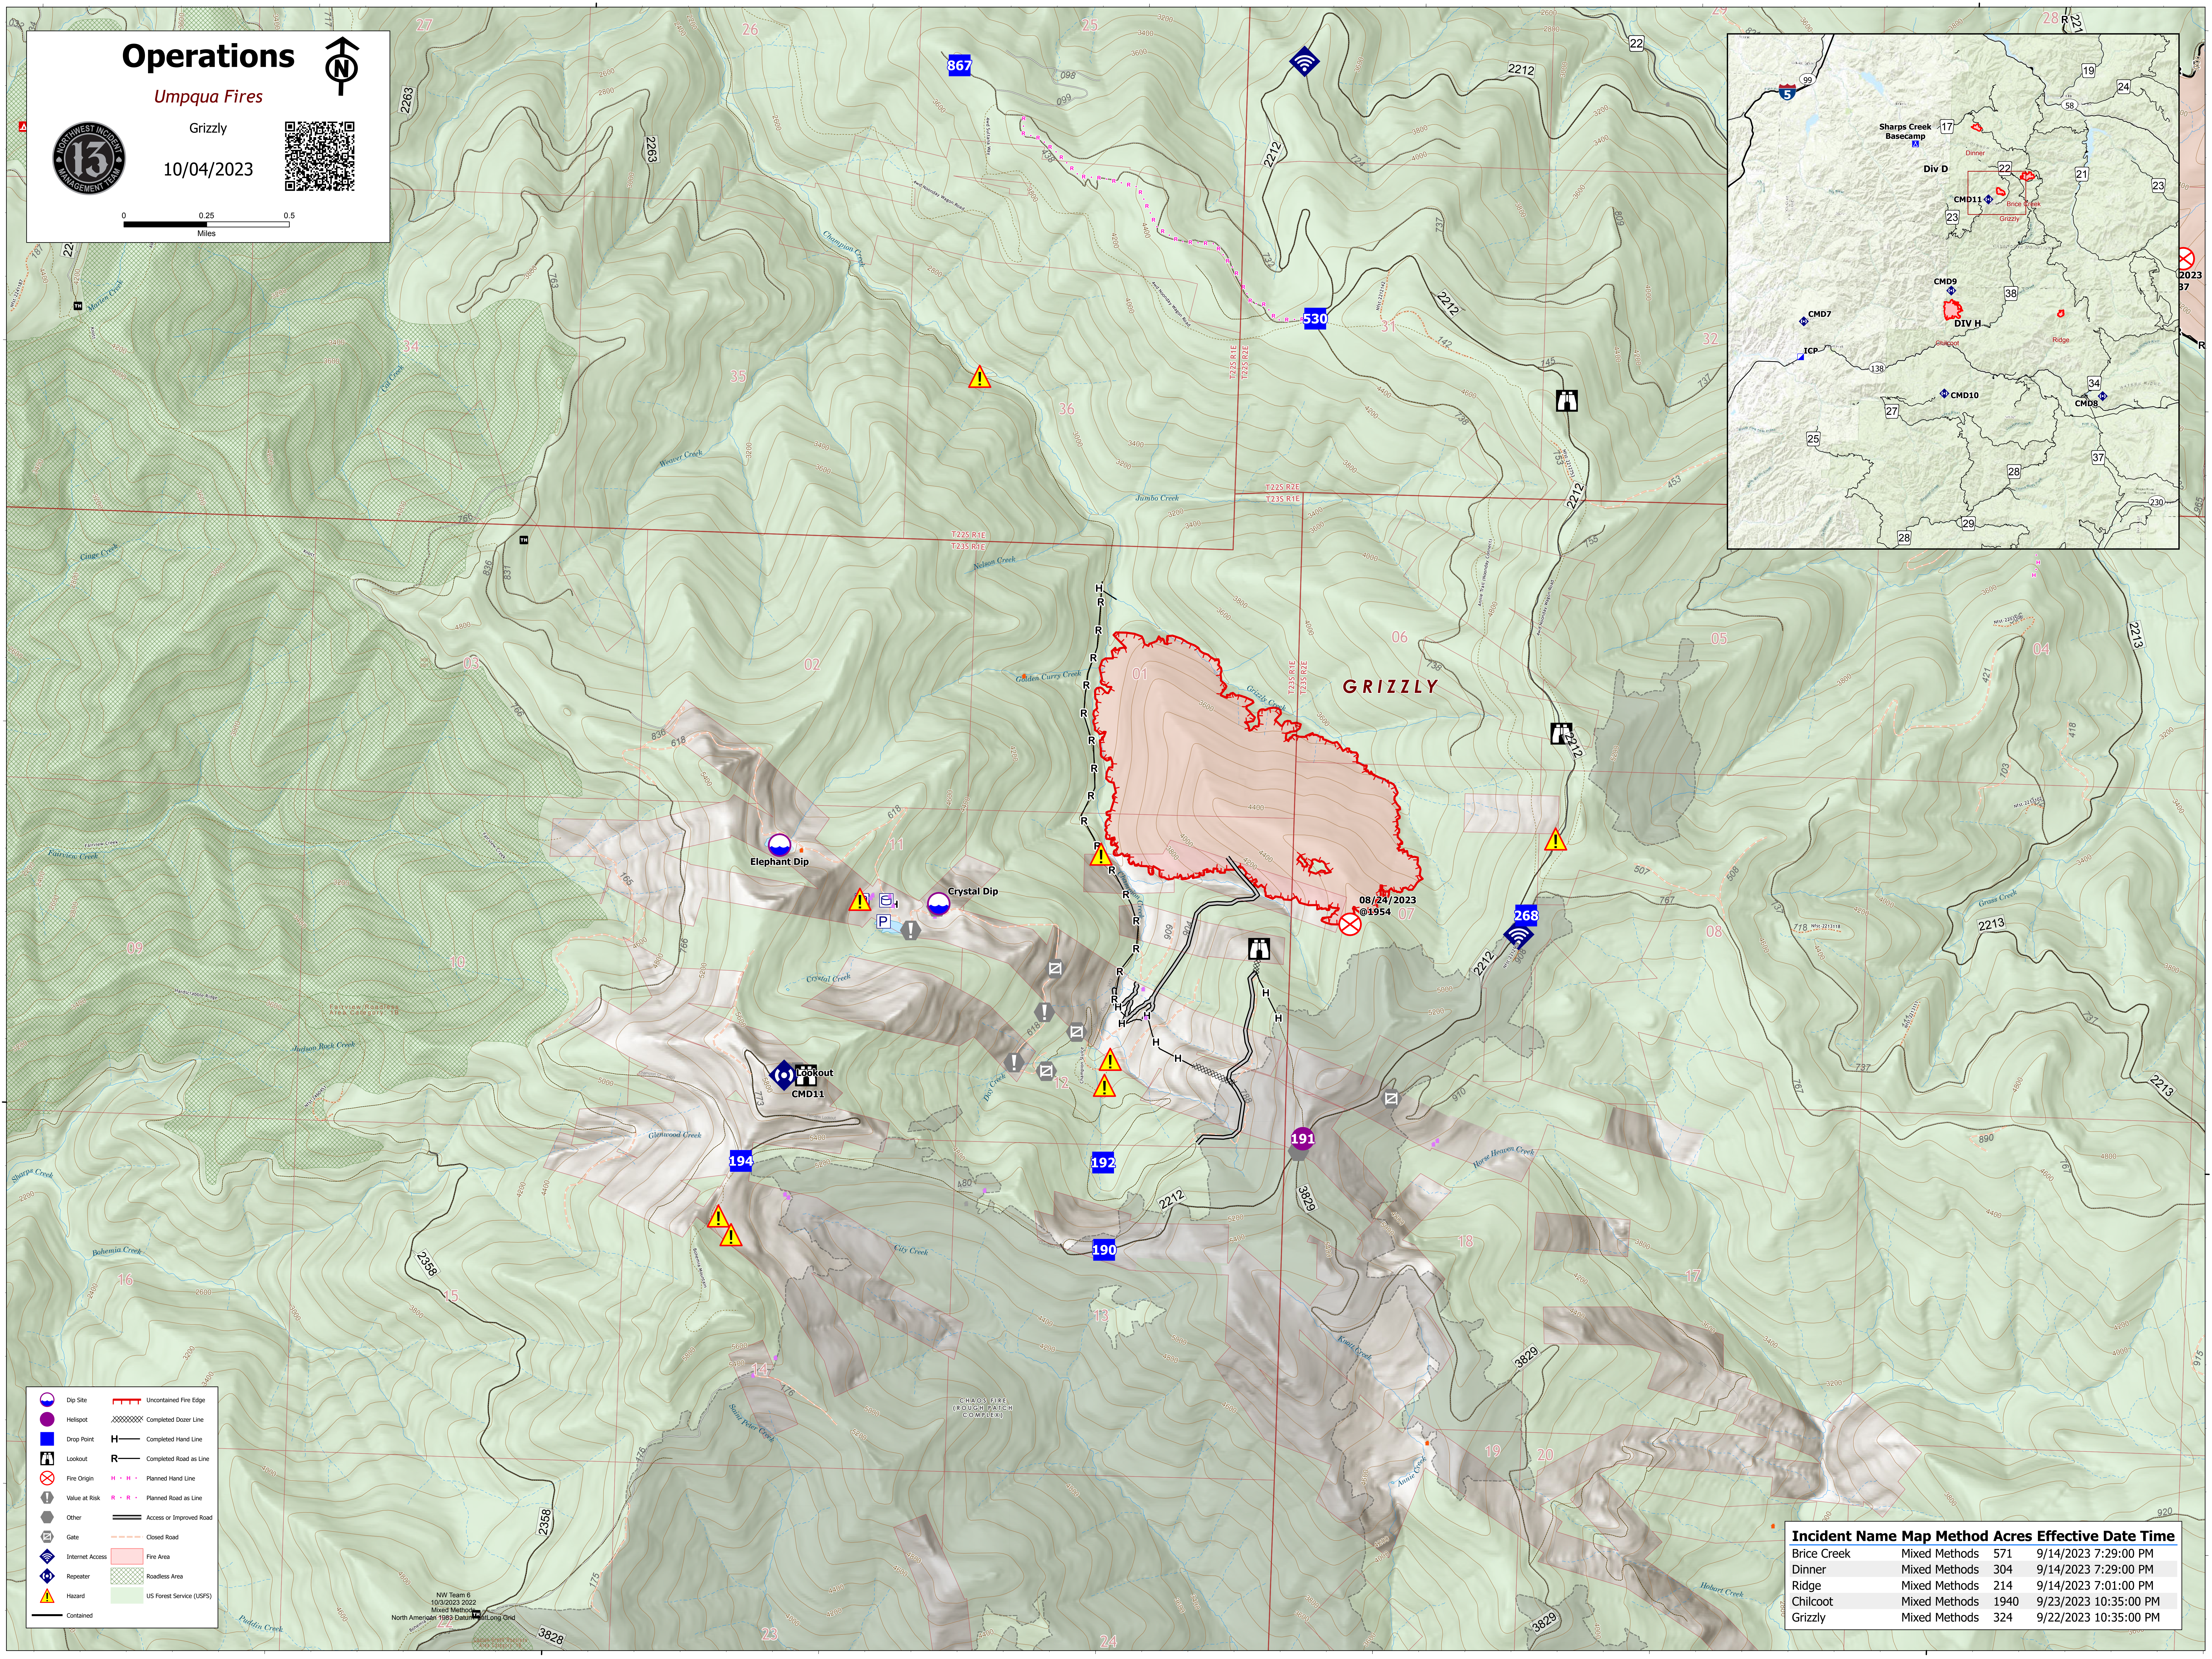

Operations

Umpqua Fires

Grizzly

10/04/2023

0 0.25 0.5 Miles

Incident Name	Map Method	Acres	Effective Date	Time
Brice Creek	Mixed Methods	571	9/14/2023	7:29:00 PM
Dinner	Mixed Methods	304	9/14/2023	7:29:00 PM
Ridge	Mixed Methods	214	9/14/2023	7:01:00 PM
Chilcoot	Mixed Methods	1940	9/23/2023	10:35:00 PM
Grizzly	Mixed Methods	324	9/22/2023	10:35:00 PM

NW Team 6
10/3/2023 2022
Mixed Methods
North American 1083 Data
Map Long Cont