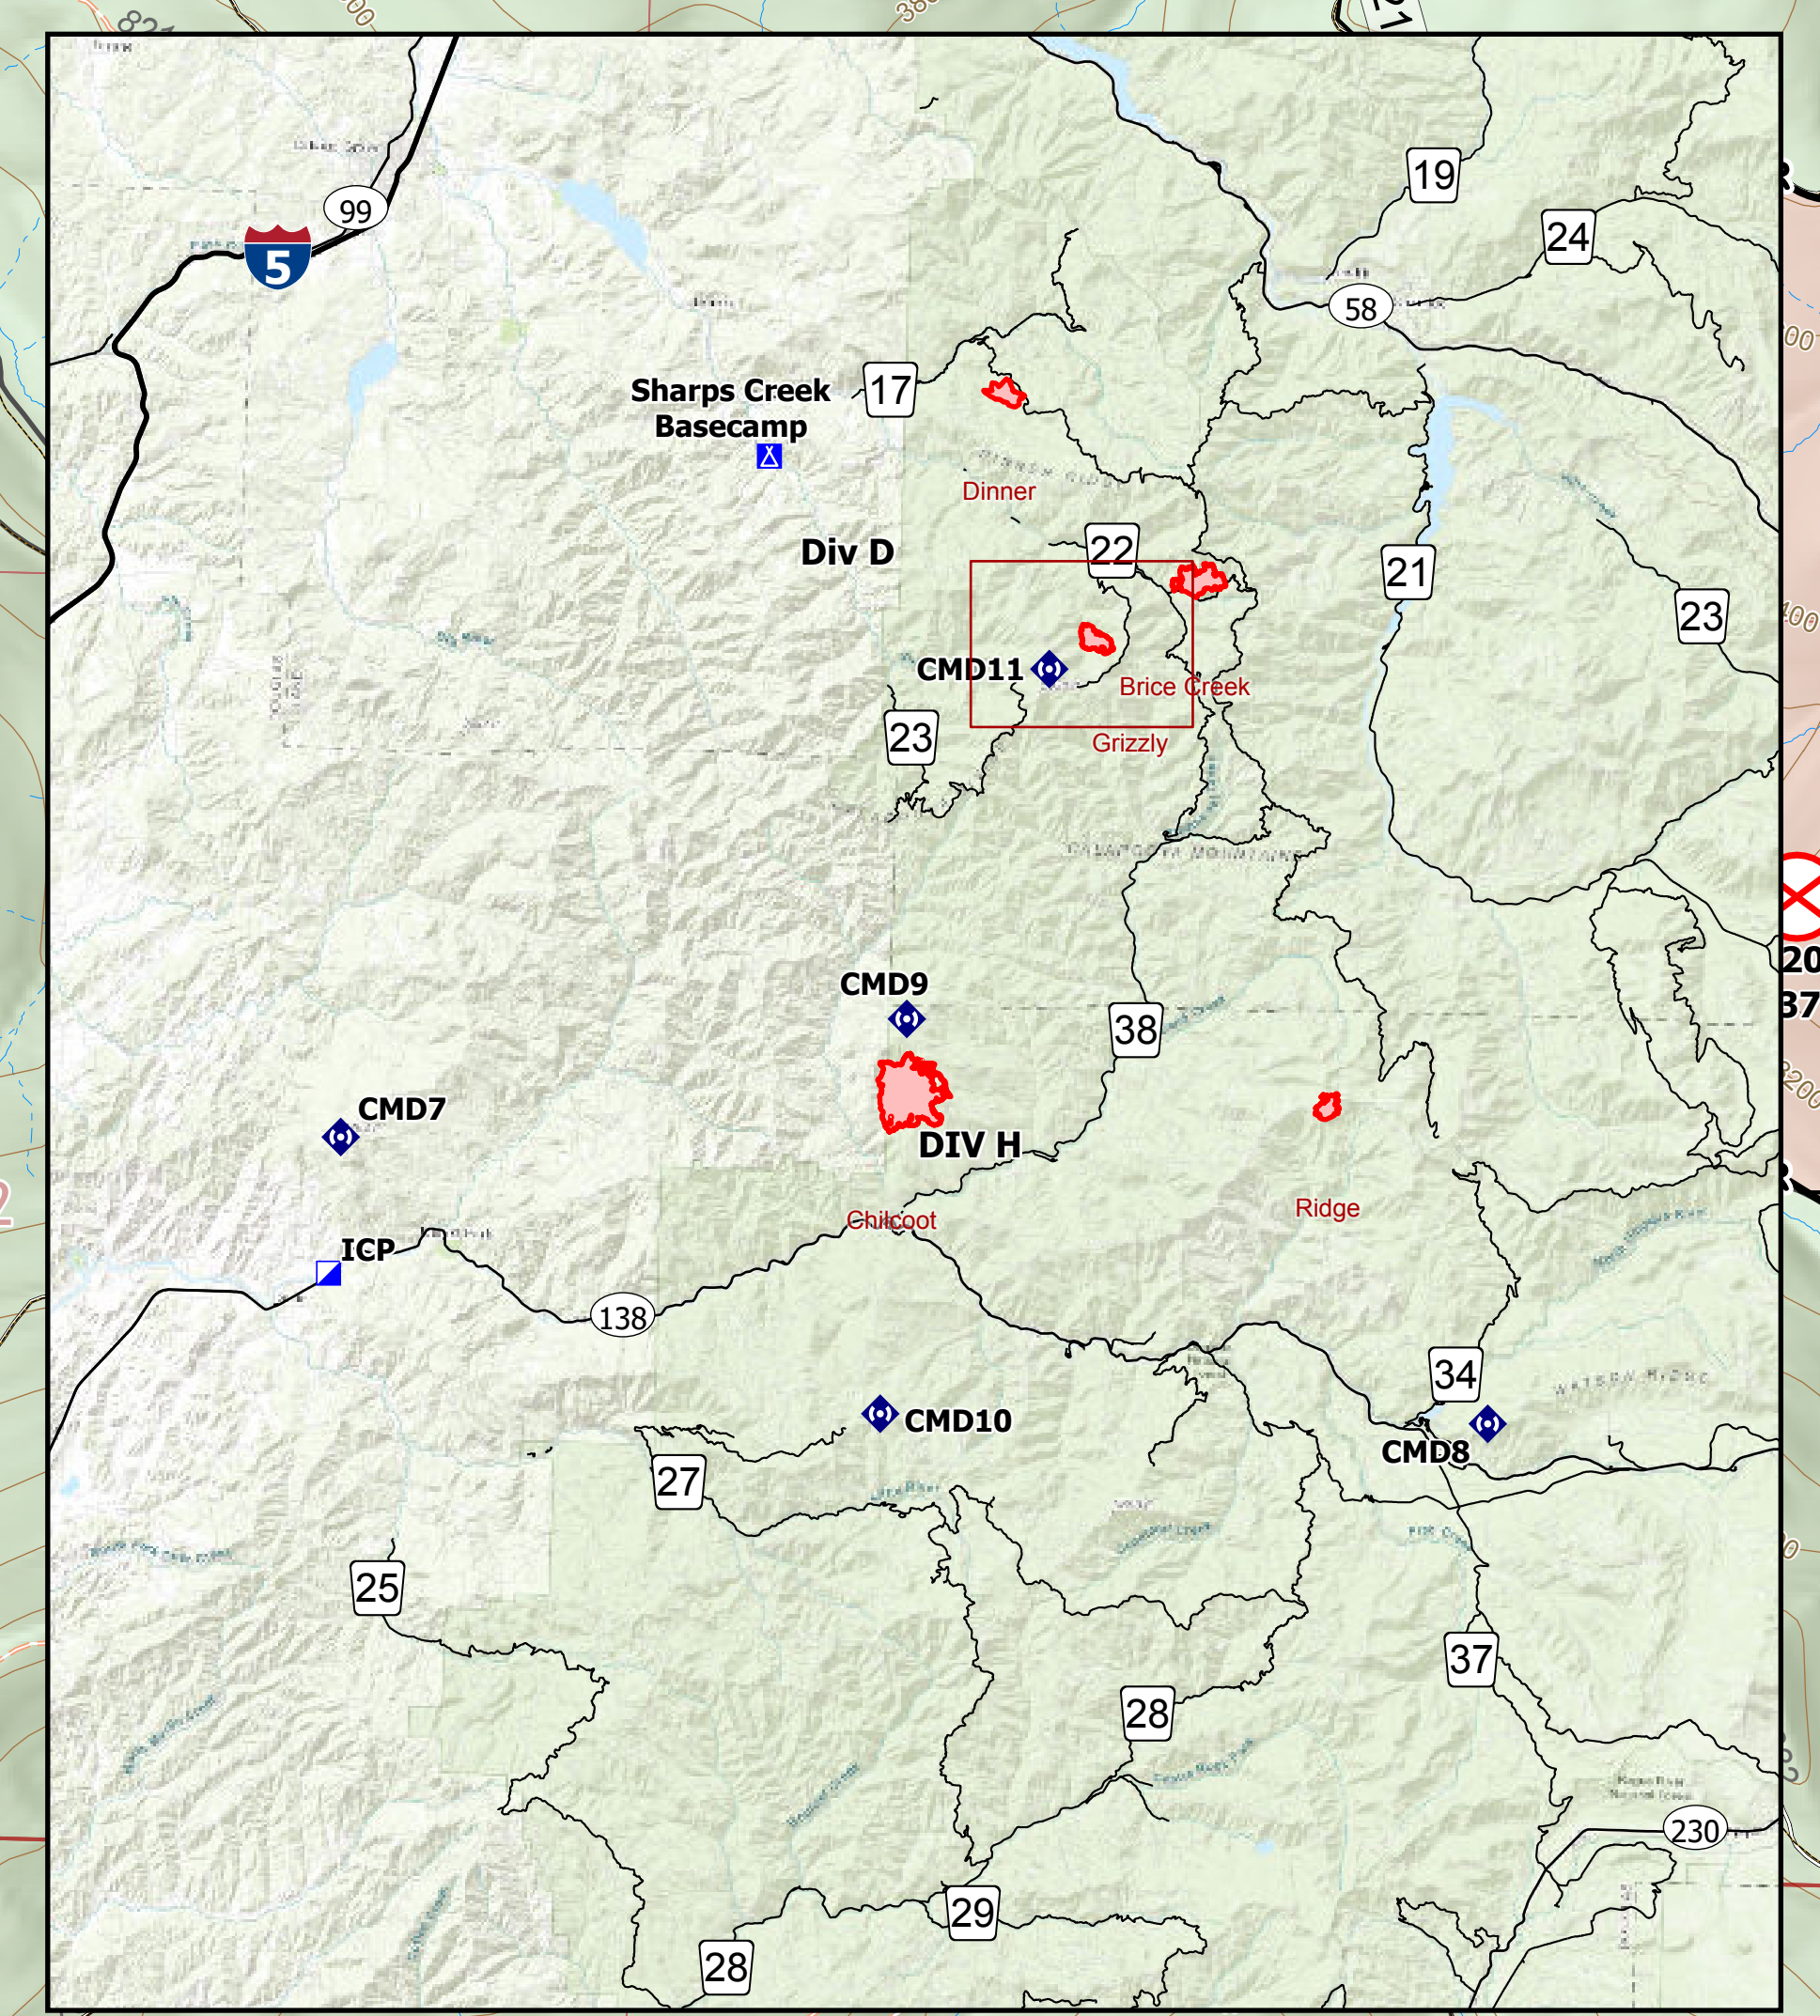

Operations

Umpqua Fires

Grizzly

10/04/2023

0 0.25 0.5 Miles

Incident Name	Map Method	Acres	Effective Date	Time
Brice Creek	Mixed Methods	571	9/14/2023	7:29:00 PM
Dinner	Mixed Methods	304	9/14/2023	7:29:00 PM
Ridge	Mixed Methods	214	9/14/2023	7:01:00 PM
Chilcoot	Mixed Methods	1940	9/23/2023	10:35:00 PM
Grizzly	Mixed Methods	324	9/22/2023	10:35:00 PM

NW Team 6
10/3/2023 2022
Mixed Methods
North American 1083 Data
Map Long Cont