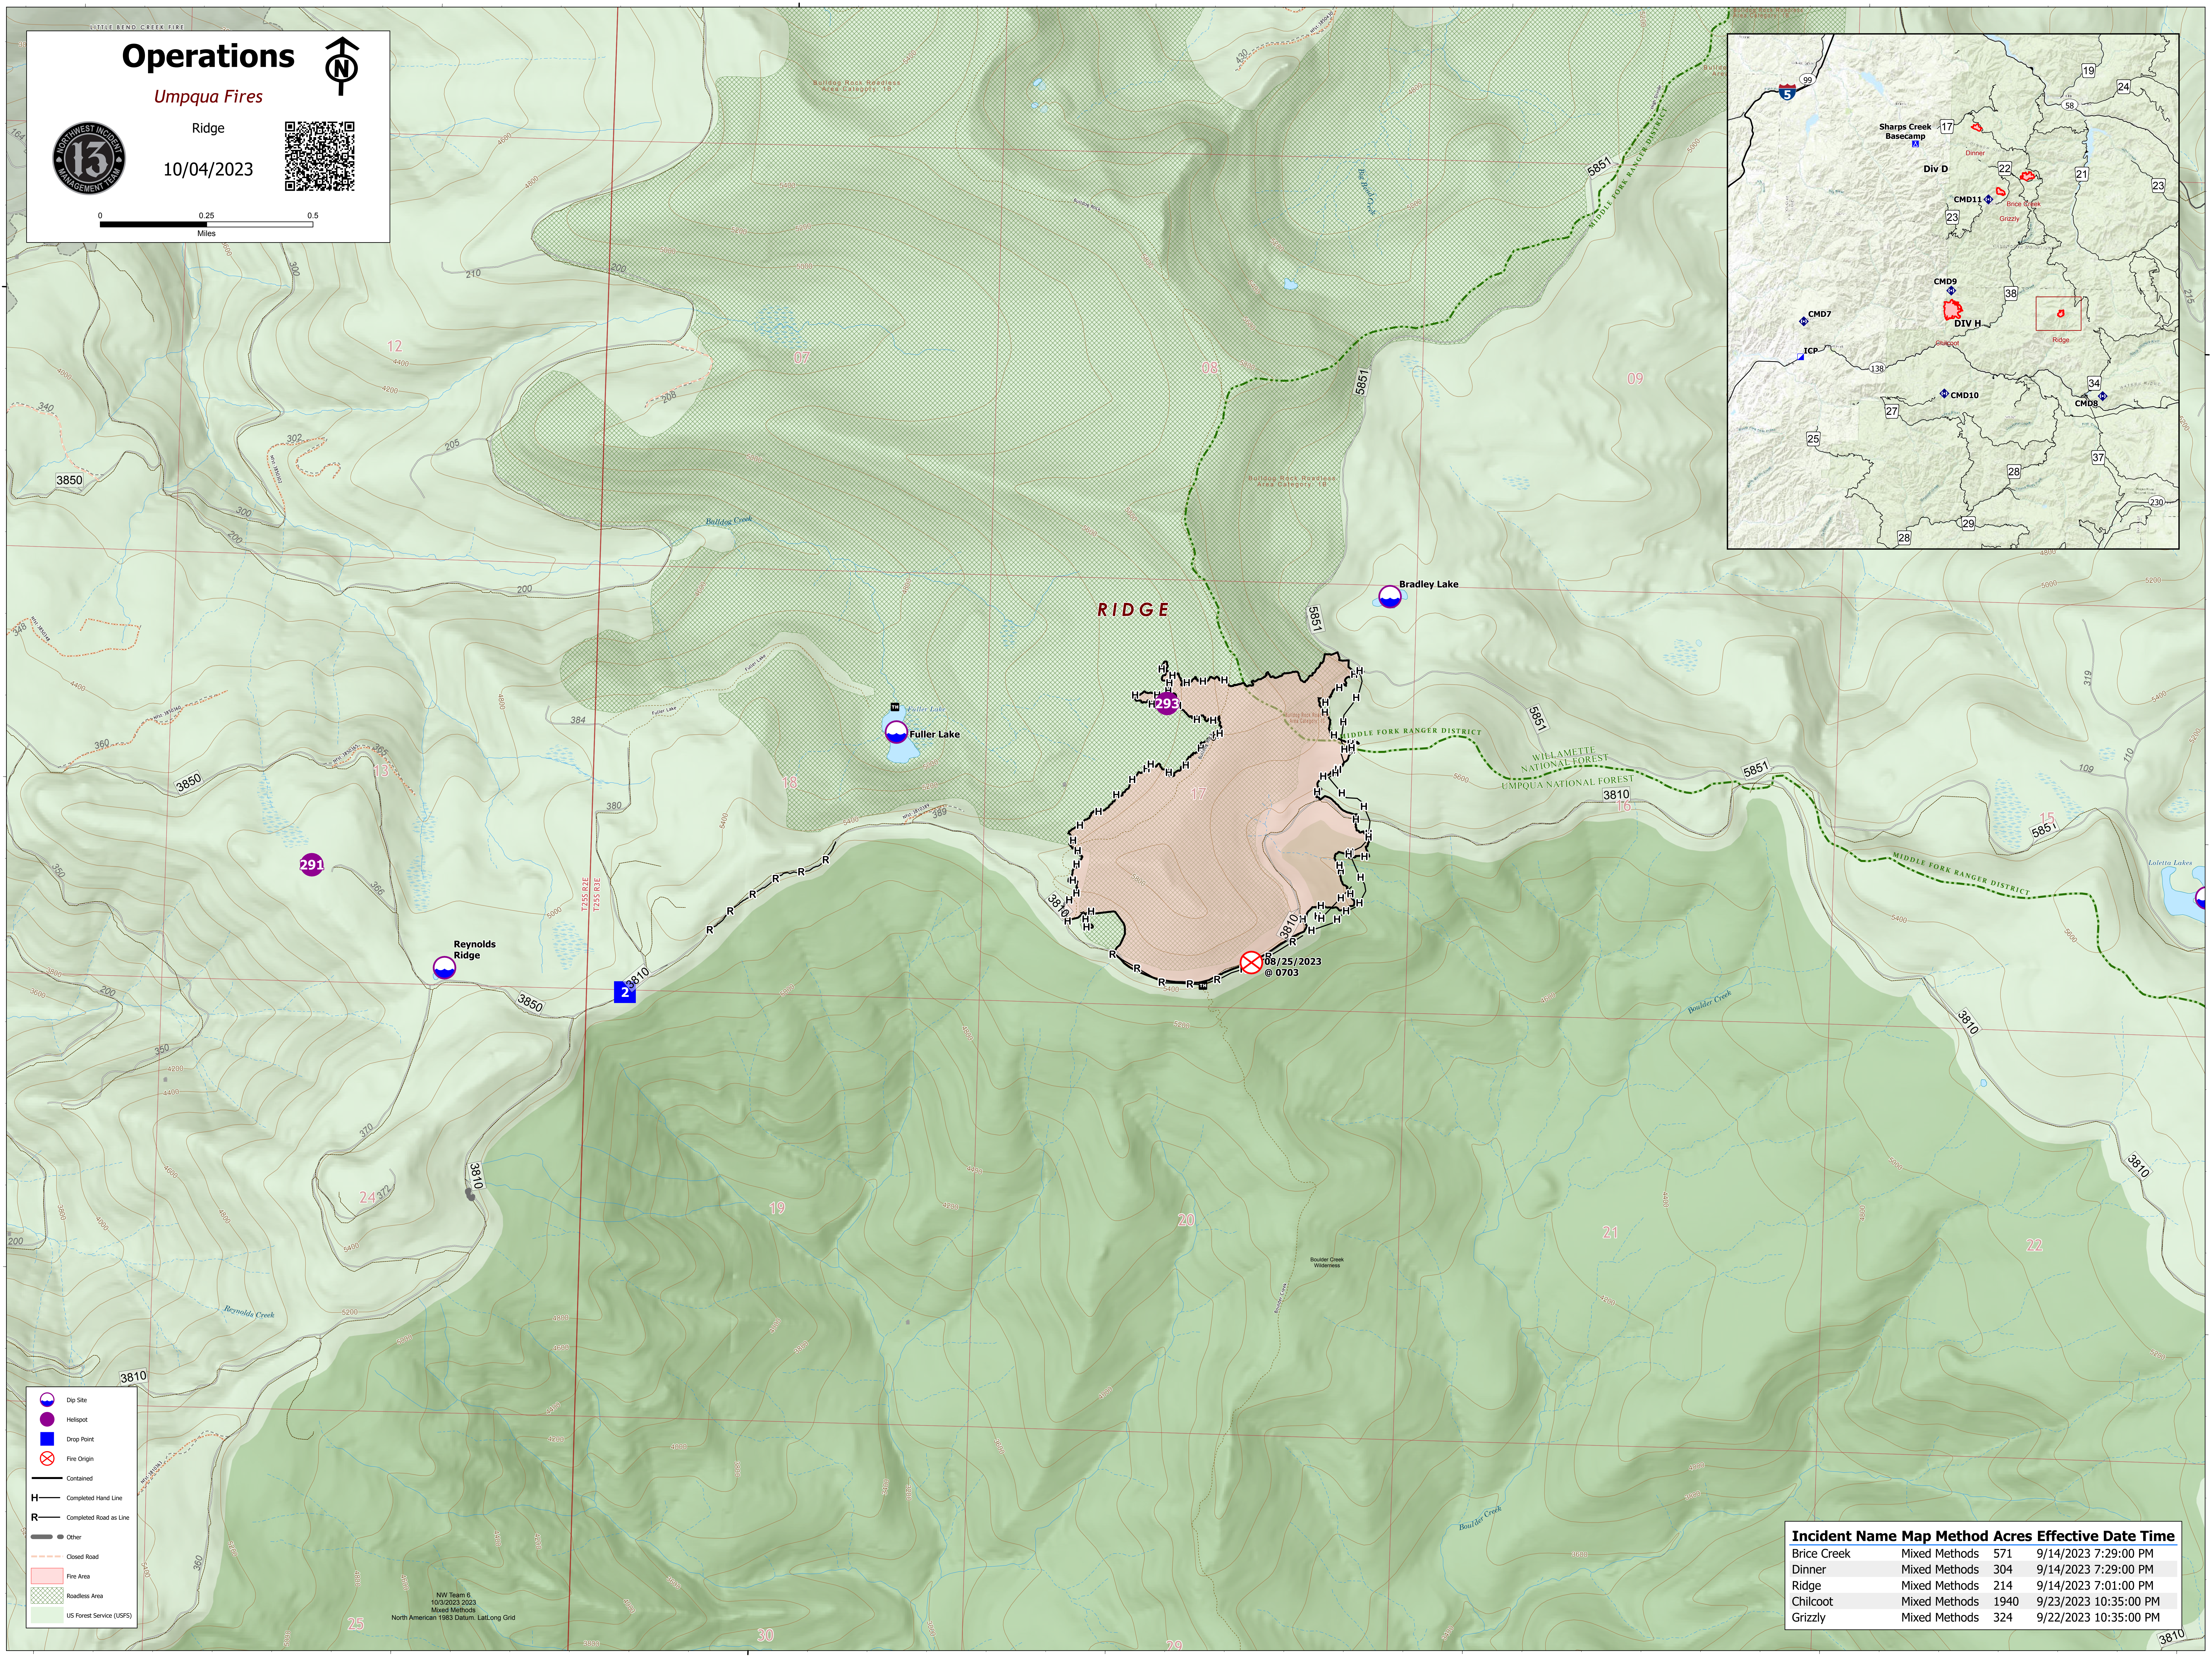

Operations

Umpqua Fires

Ridge

10/04/2023

-  Dip Site
-  Helispot
-  Drop Point
-  Fire Origin
-  Contained
-  Completed Hand Line
-  Completed Road as Line
-  Other
-  Closed Road
-  Fire Area
-  Roadless Area
-  US Forest Service (USFS)

Incident Name	Map Method	Acres	Effective Date	Time
Brice Creek	Mixed Methods	571	9/14/2023	7:29:00 PM
Dinner	Mixed Methods	304	9/14/2023	7:29:00 PM
Ridge	Mixed Methods	214	9/14/2023	7:01:00 PM
Chilcoot	Mixed Methods	1940	9/23/2023	10:35:00 PM
Grizzly	Mixed Methods	324	9/22/2023	10:35:00 PM

NW Team 6
10/3/2023 2023
Mixed Methods
North American 1983 Datum, Lat,Long Grid