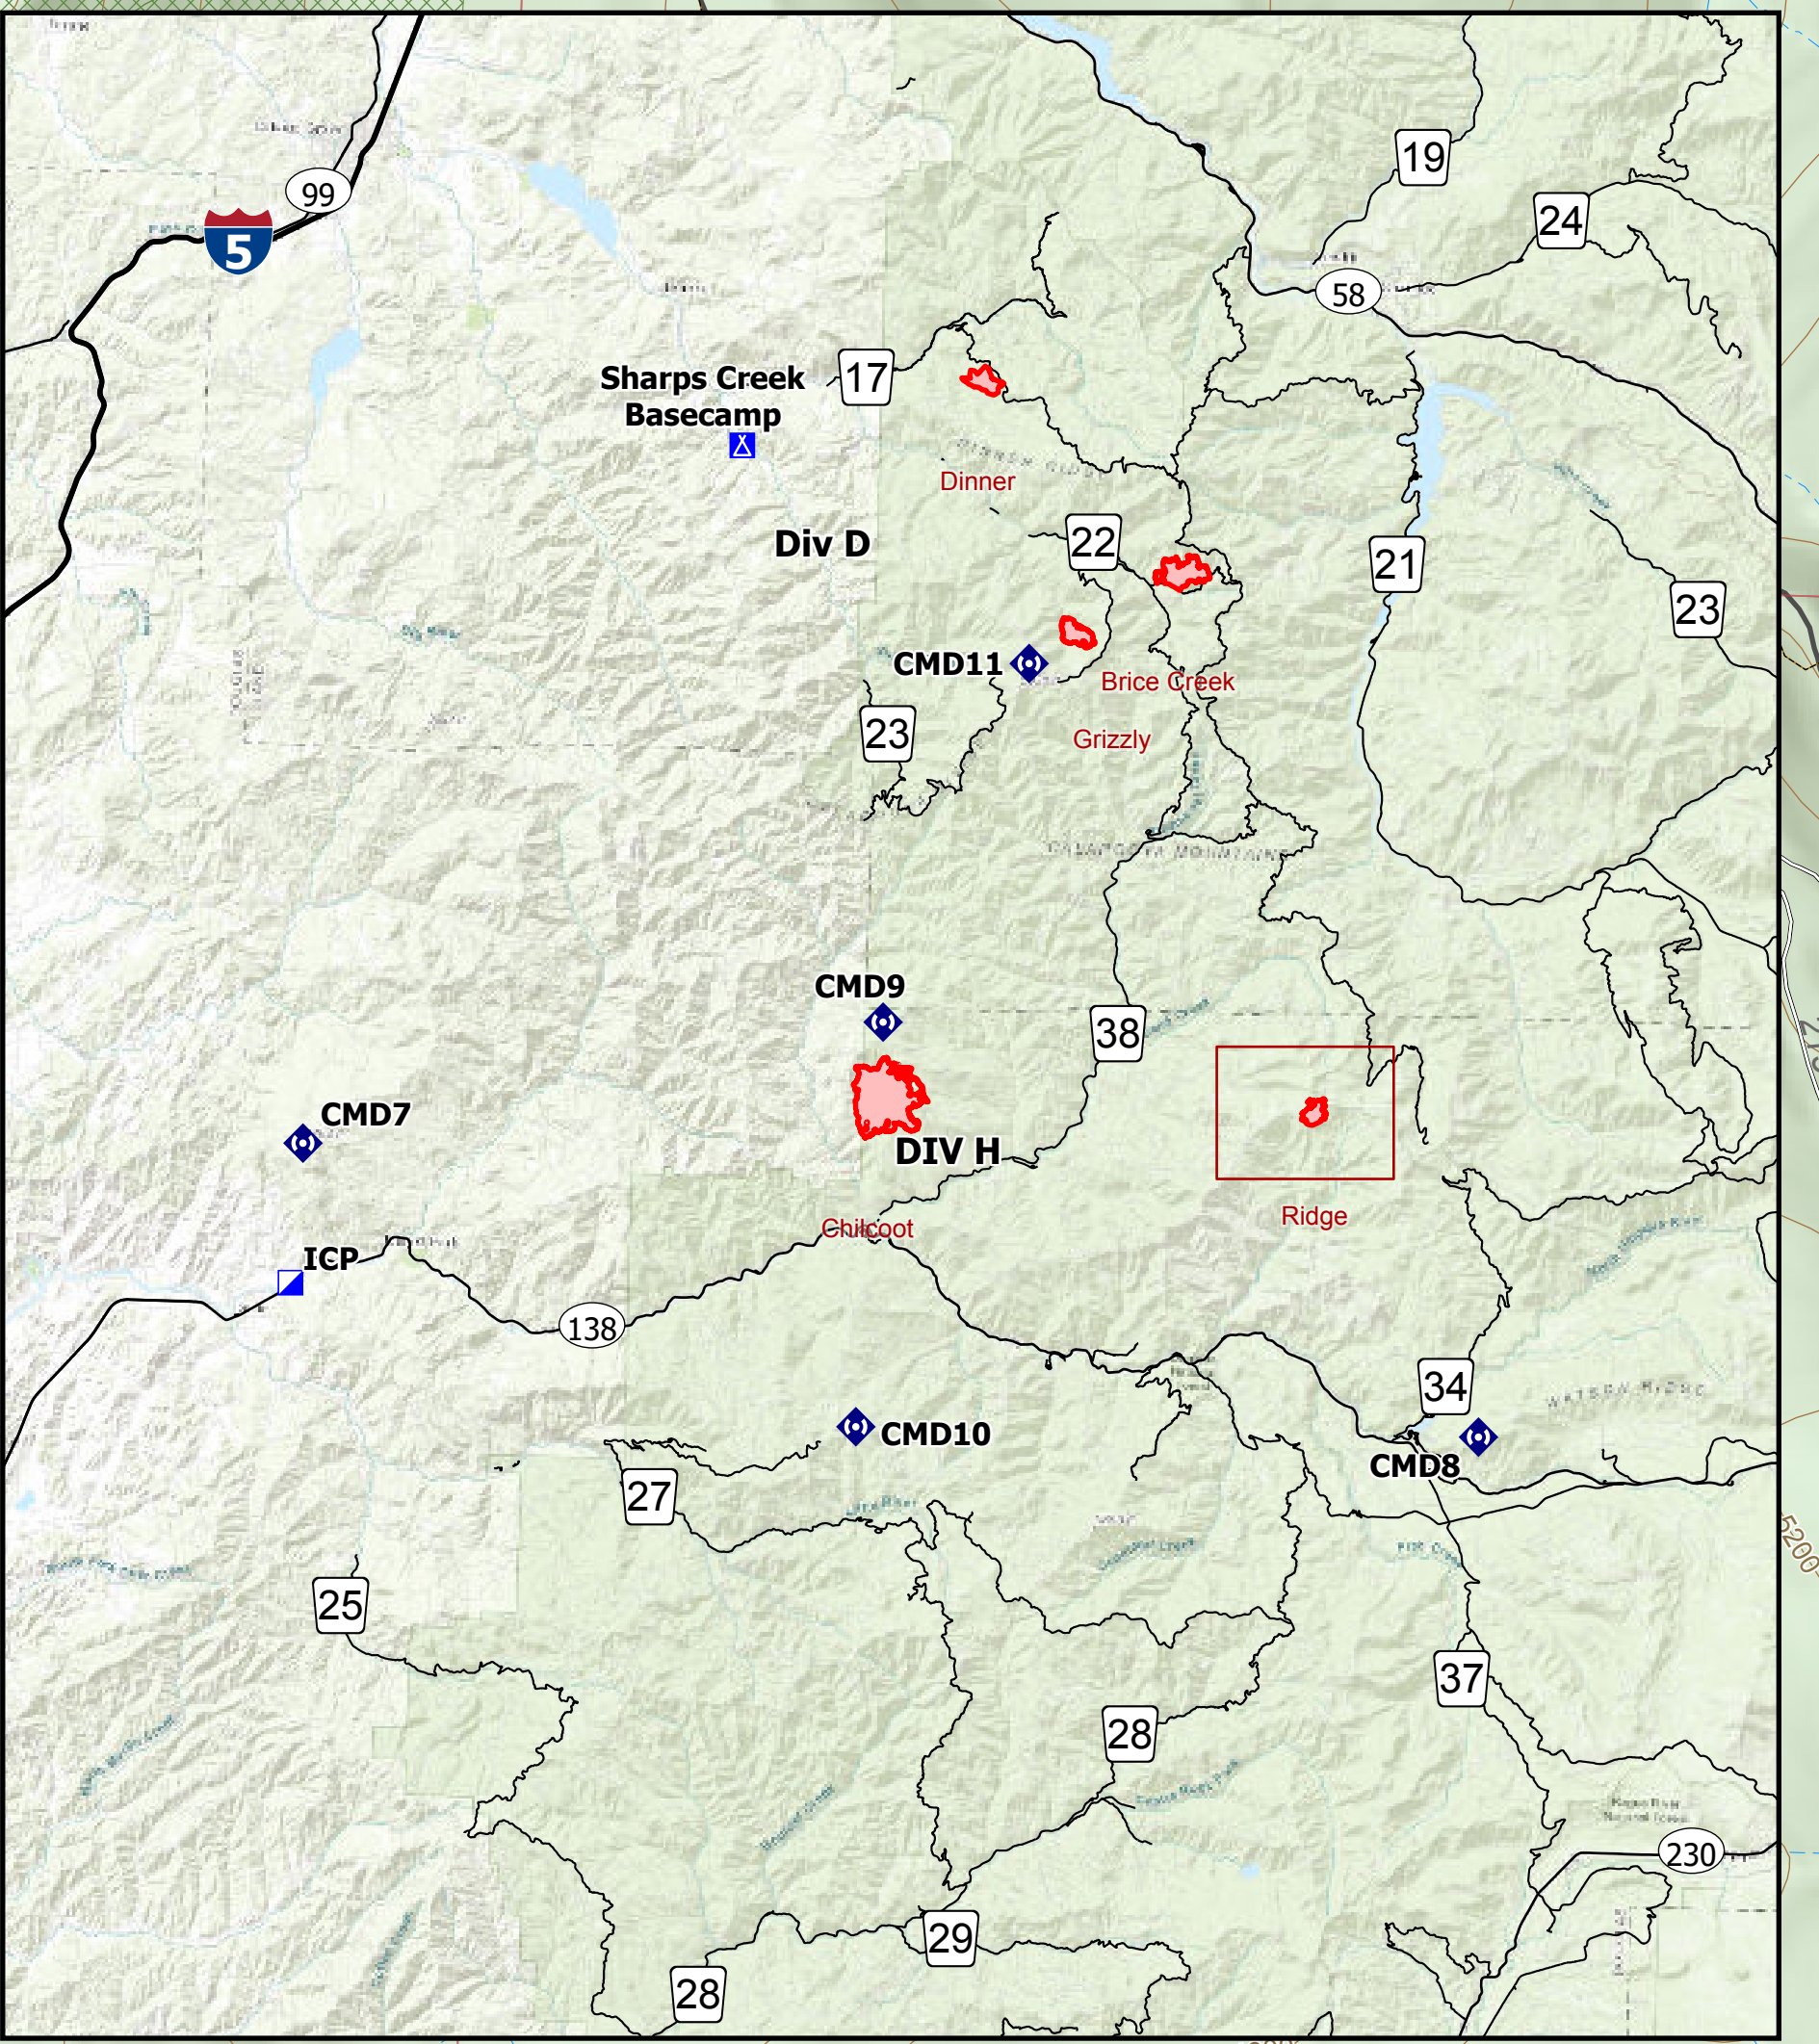

Operations

Umpqua Fires

Ridge

10/04/2023

-  Dip Site
-  Helispot
-  Drop Point
-  Fire Origin
-  Contained
-  Completed Hand Line
-  Completed Road as Line
-  Other
-  Closed Road
-  Fire Area
-  Roadless Area
-  US Forest Service (USFS)

Incident Name	Map Method	Acres	Effective Date	Time
Brice Creek	Mixed Methods	571	9/14/2023	7:29:00 PM
Dinner	Mixed Methods	304	9/14/2023	7:29:00 PM
Ridge	Mixed Methods	214	9/14/2023	7:01:00 PM
Chilcoot	Mixed Methods	1940	9/23/2023	10:35:00 PM
Grizzly	Mixed Methods	324	9/22/2023	10:35:00 PM

NW Team 6
10/3/2023 2023
Mixed Methods
North American 1983 Datum, Lat,Long Grid