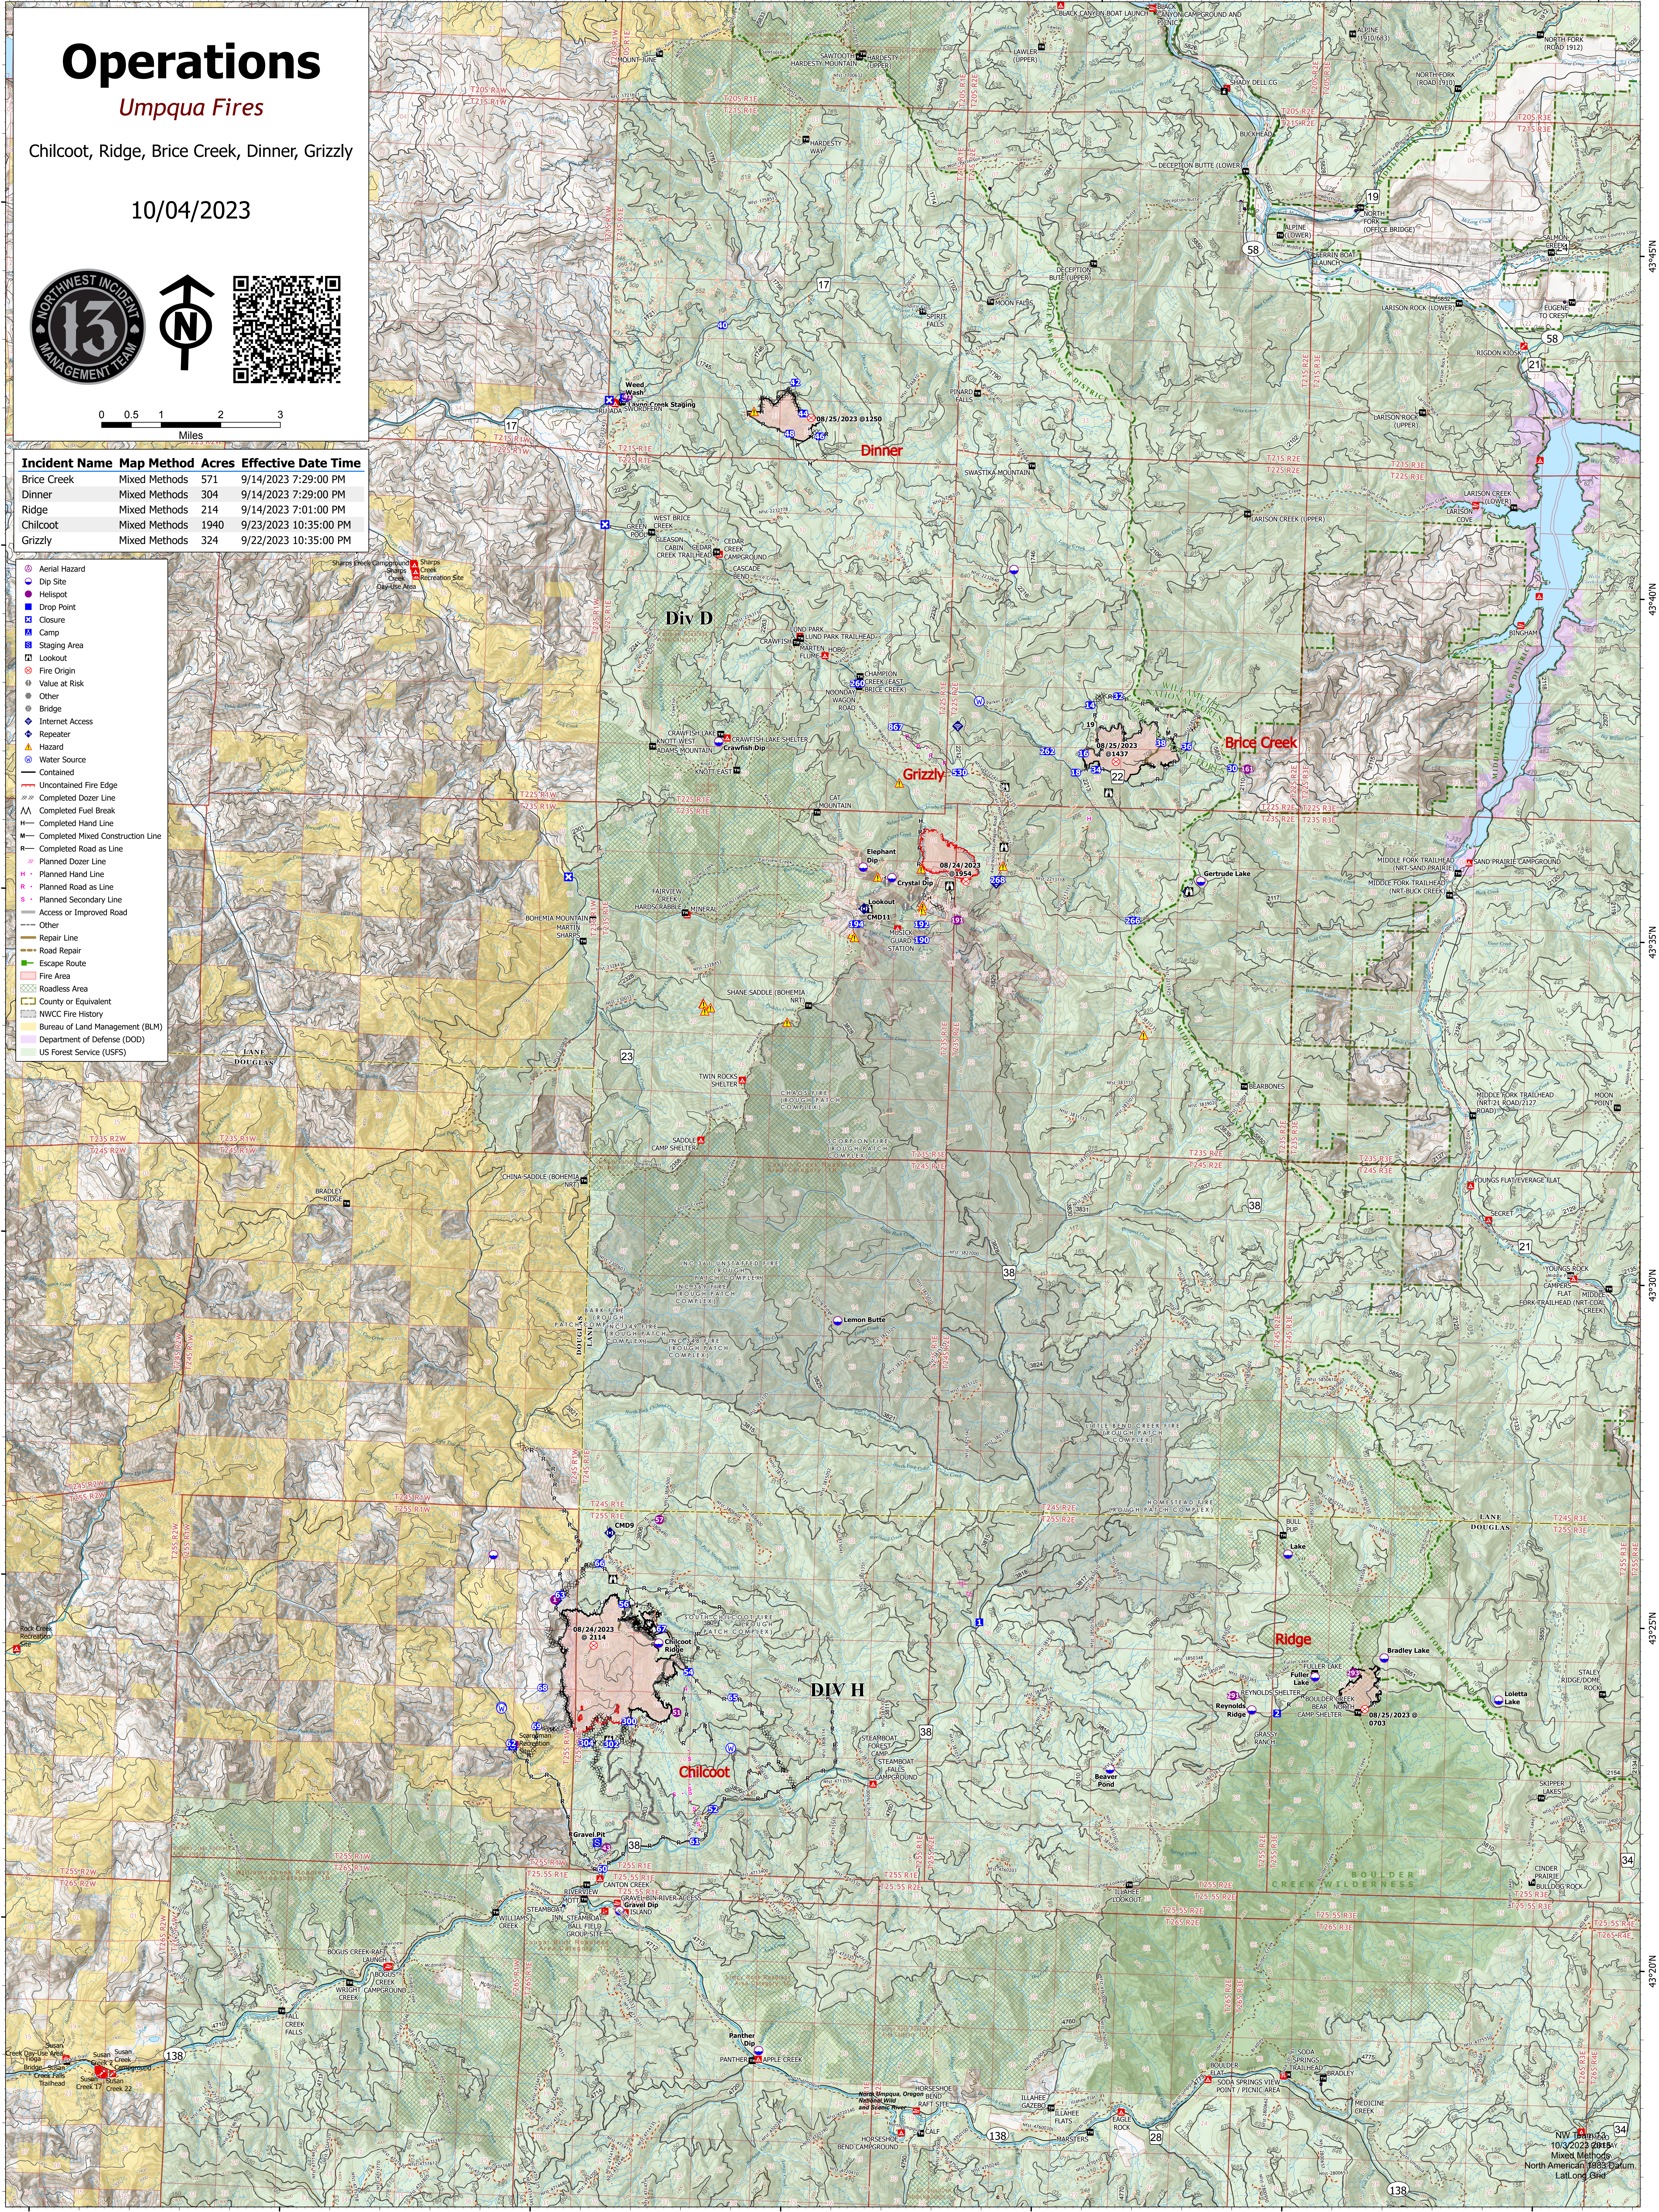

Operations

Umpqua Fires

Chilcoot, Ridge, Brice Creek, Dinner, Grizzly

10/04/2023

Incident Name	Map Method	Acres	Effective Date Time
Brice Creek	Mixed Methods	571	9/14/2023 7:29:00 PM
Dinner	Mixed Methods	304	9/14/2023 7:29:00 PM
Ridge	Mixed Methods	214	9/14/2023 7:01:00 PM
Chilcoot	Mixed Methods	1940	9/23/2023 10:35:00 PM
Grizzly	Mixed Methods	324	9/22/2023 10:35:00 PM

- Aerial Hazard
- Dip Site
- Helispot
- Drop Point
- Closure
- Camp
- Staging Area
- Lookout
- Fire Origin
- Value at Risk
- Other
- Bridge
- Internet Access
- Repeater
- Hazard
- Water Source
- Contained
- Uncontained Fire Edge
- Completed Dozer Line
- Completed Fuel Break
- Completed Hand Line
- Completed Mixed Construction Line
- Completed Road as Line
- Planned Dozer Line
- Planned Hand Line
- Planned Road as Line
- Planned Secondary Line
- Access or Improved Road
- Other
- Repair Line
- Road Repair
- Escape Route
- Fire Area
- Roadless Area
- County or Equivalent
- NWCC Fire History
- Bureau of Land Management (BLM)
- Department of Defense (DOD)
- US Forest Service (USFS)

NTN 10/04/2023
10/3/2023 09:45
Mixed Methods
North American 1983 Datum,
Lat/Long 3rd