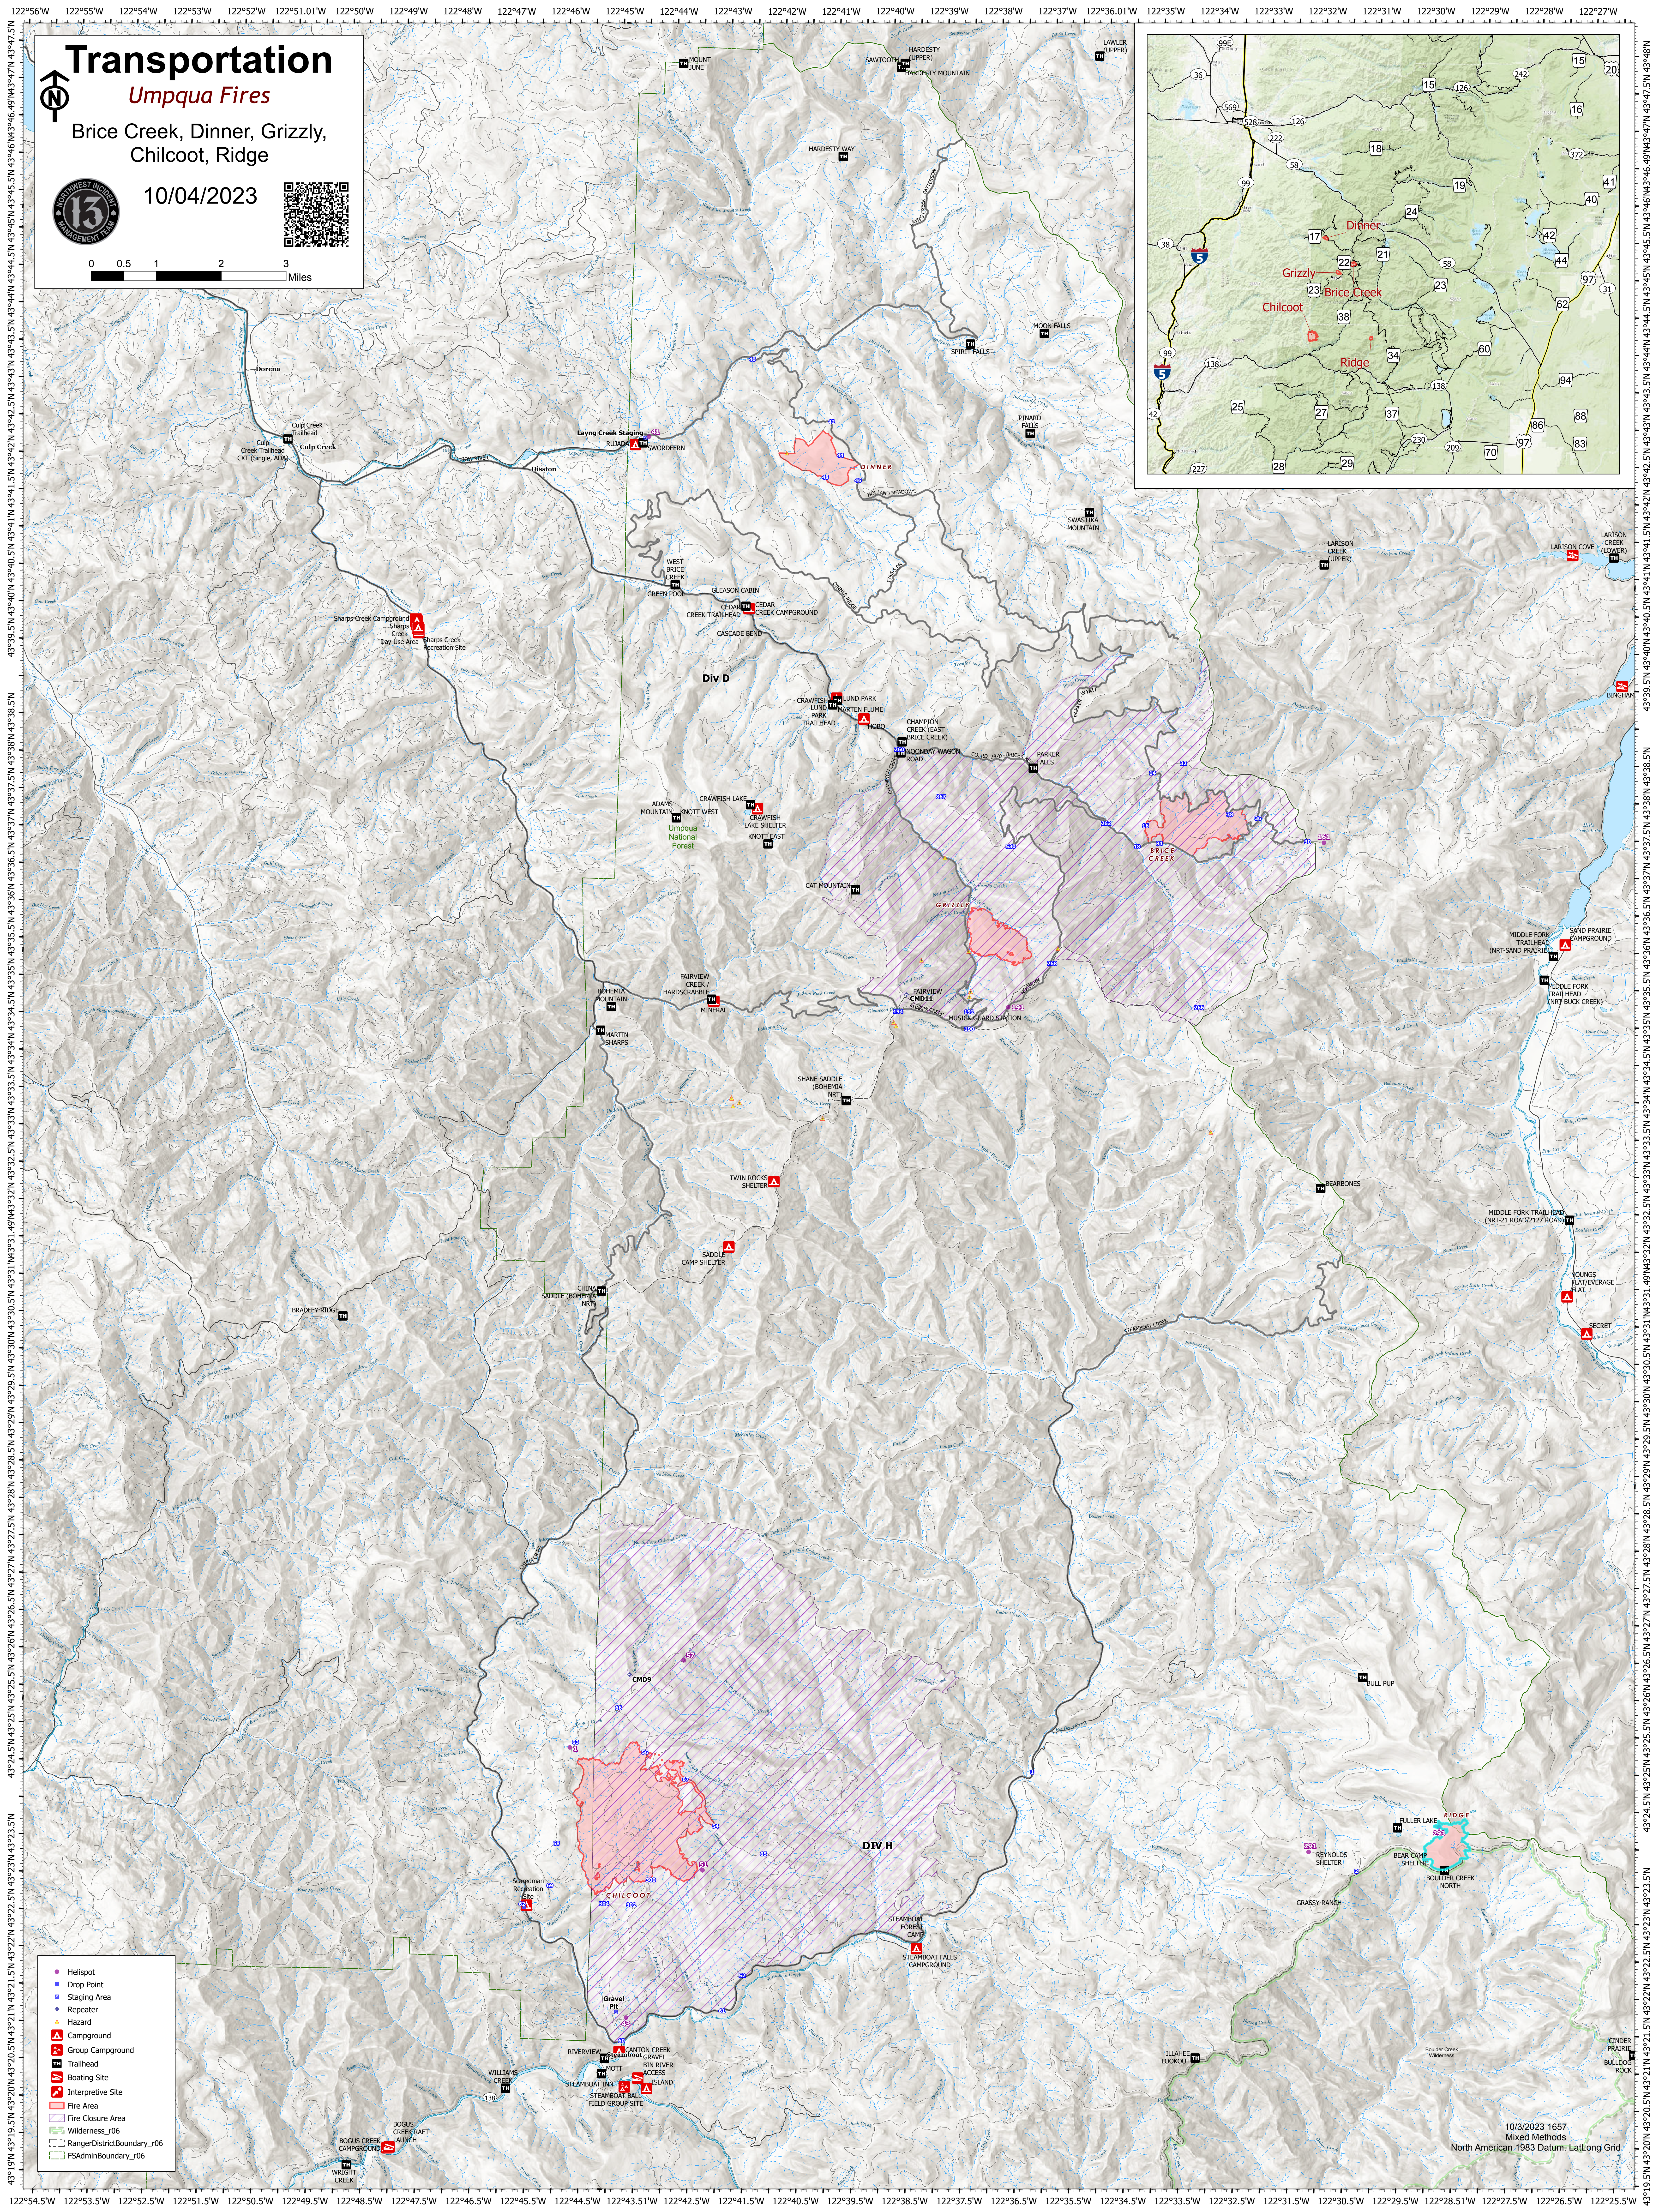

# Transportation

## Umpqua Fires

Brice Creek, Dinner, Grizzly, Chilcoot, Ridge

10/04/2023

0 0.5 1 2 3 Miles

- Helispot
- Drop Point
- Staging Area
- Repeater
- ▲ Hazard
- ▲ Campground
- ▲ Group Campground
- ▲ Trailhead
- ▲ Boating Site
- ▲ Interpretive Site
- Fire Area
- Fire Closure Area
- Wilderness\_r06
- RangerDistrictBoundary\_r06
- FSAAdminBoundary\_r06