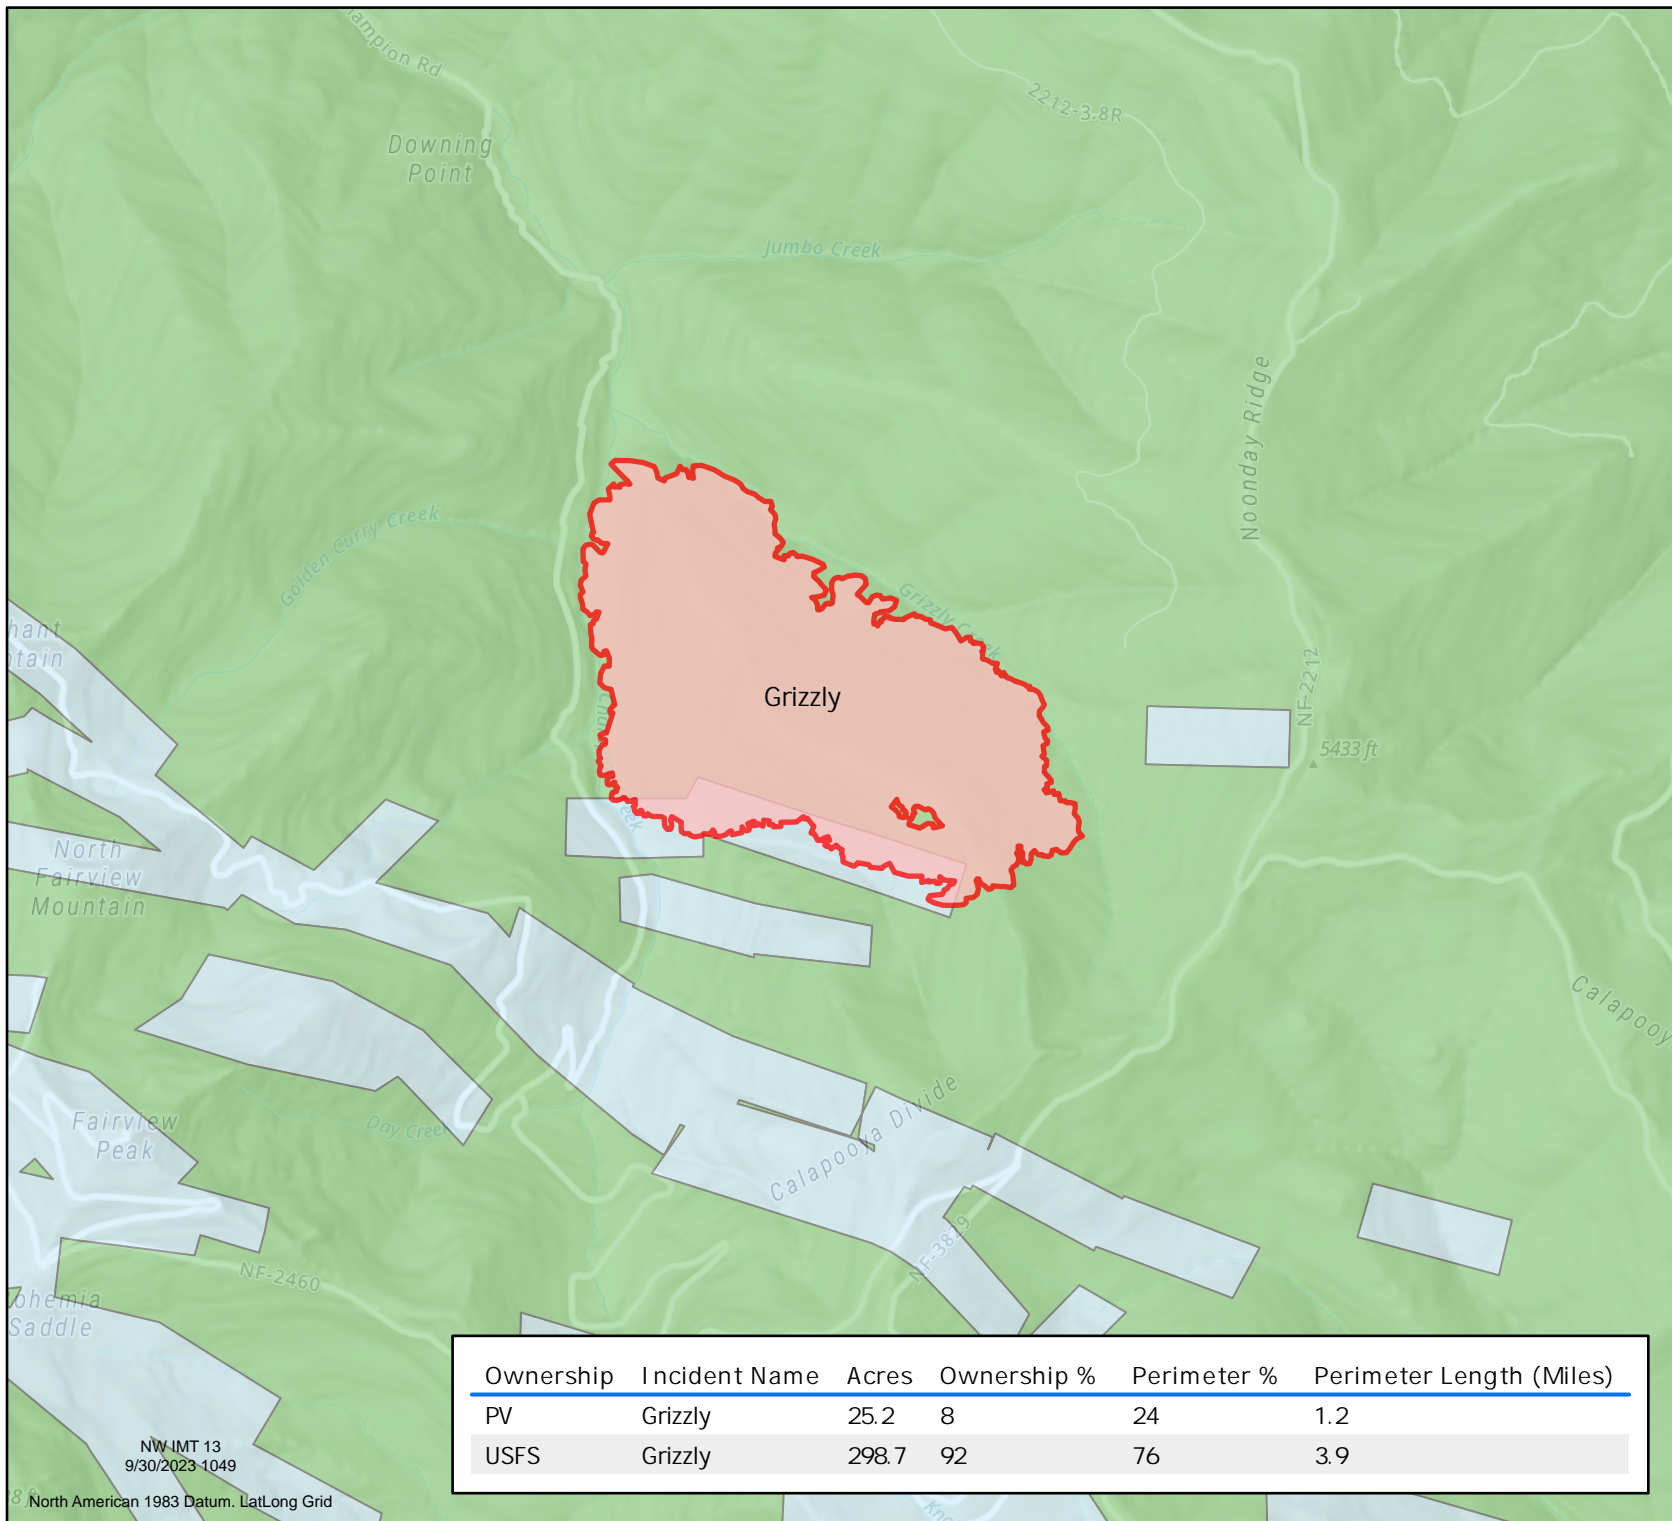

Grizzly Fire Ownership

 Grizzly Fire Perimeter

Land Ownership

 Private

 USFS

F

0 0.25 0.5 Miles

More Information:
<http://inciweb.nwcmg.gov>

North American 1983 Datum. LatLong Grid