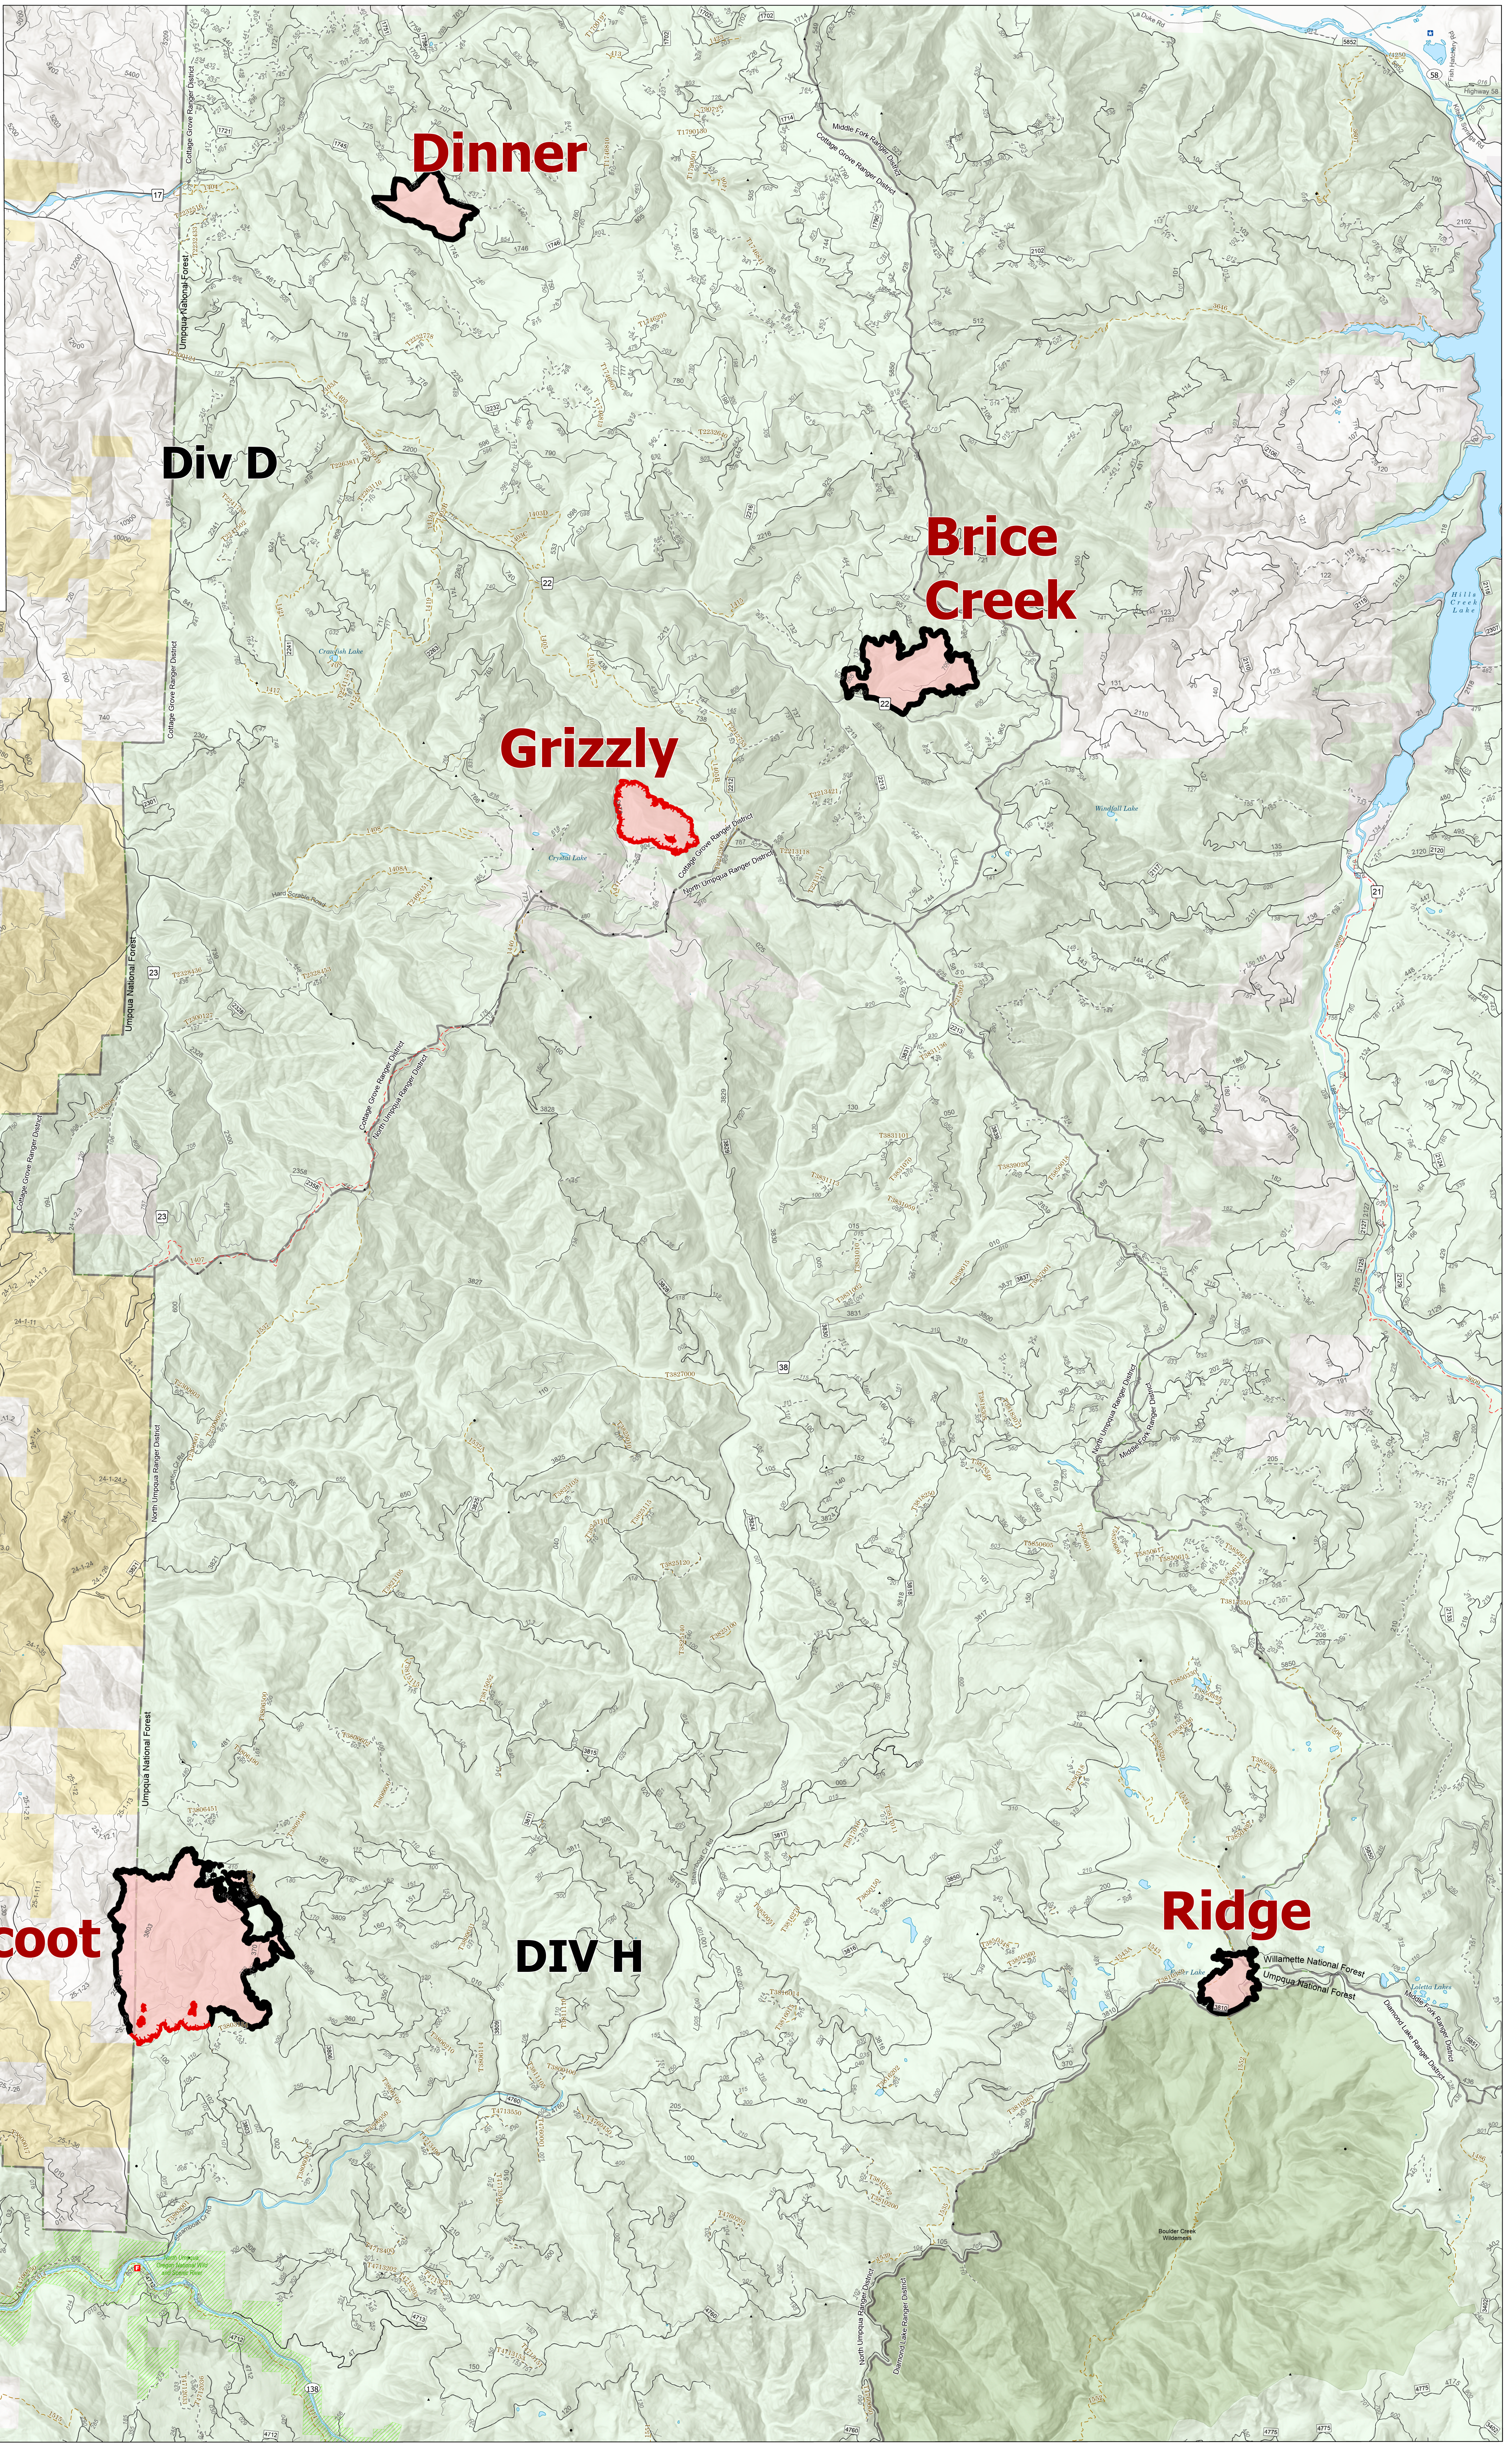

Briefing

Brice Creek, Dinner, Grizzly, Chilcoot, Ridge

10/07/2023

0 0.25 0.5 1 1.5 2 Miles

Incident Name	Map Method	Comments	Acres
Brice Creek	Mixed Methods	IR and GPS	571
Dinner	Mixed Methods	IR and GPS	304
Ridge	Mixed Methods	IR and GPS	214
Chilcoot	Mixed Methods	IR and GPS	1940
Grizzly	Mixed Methods	IR and GPS	324

Chilcoot

Dinner

**Brice
Creek**

Grizzly

Ridge

Div D

DIV H