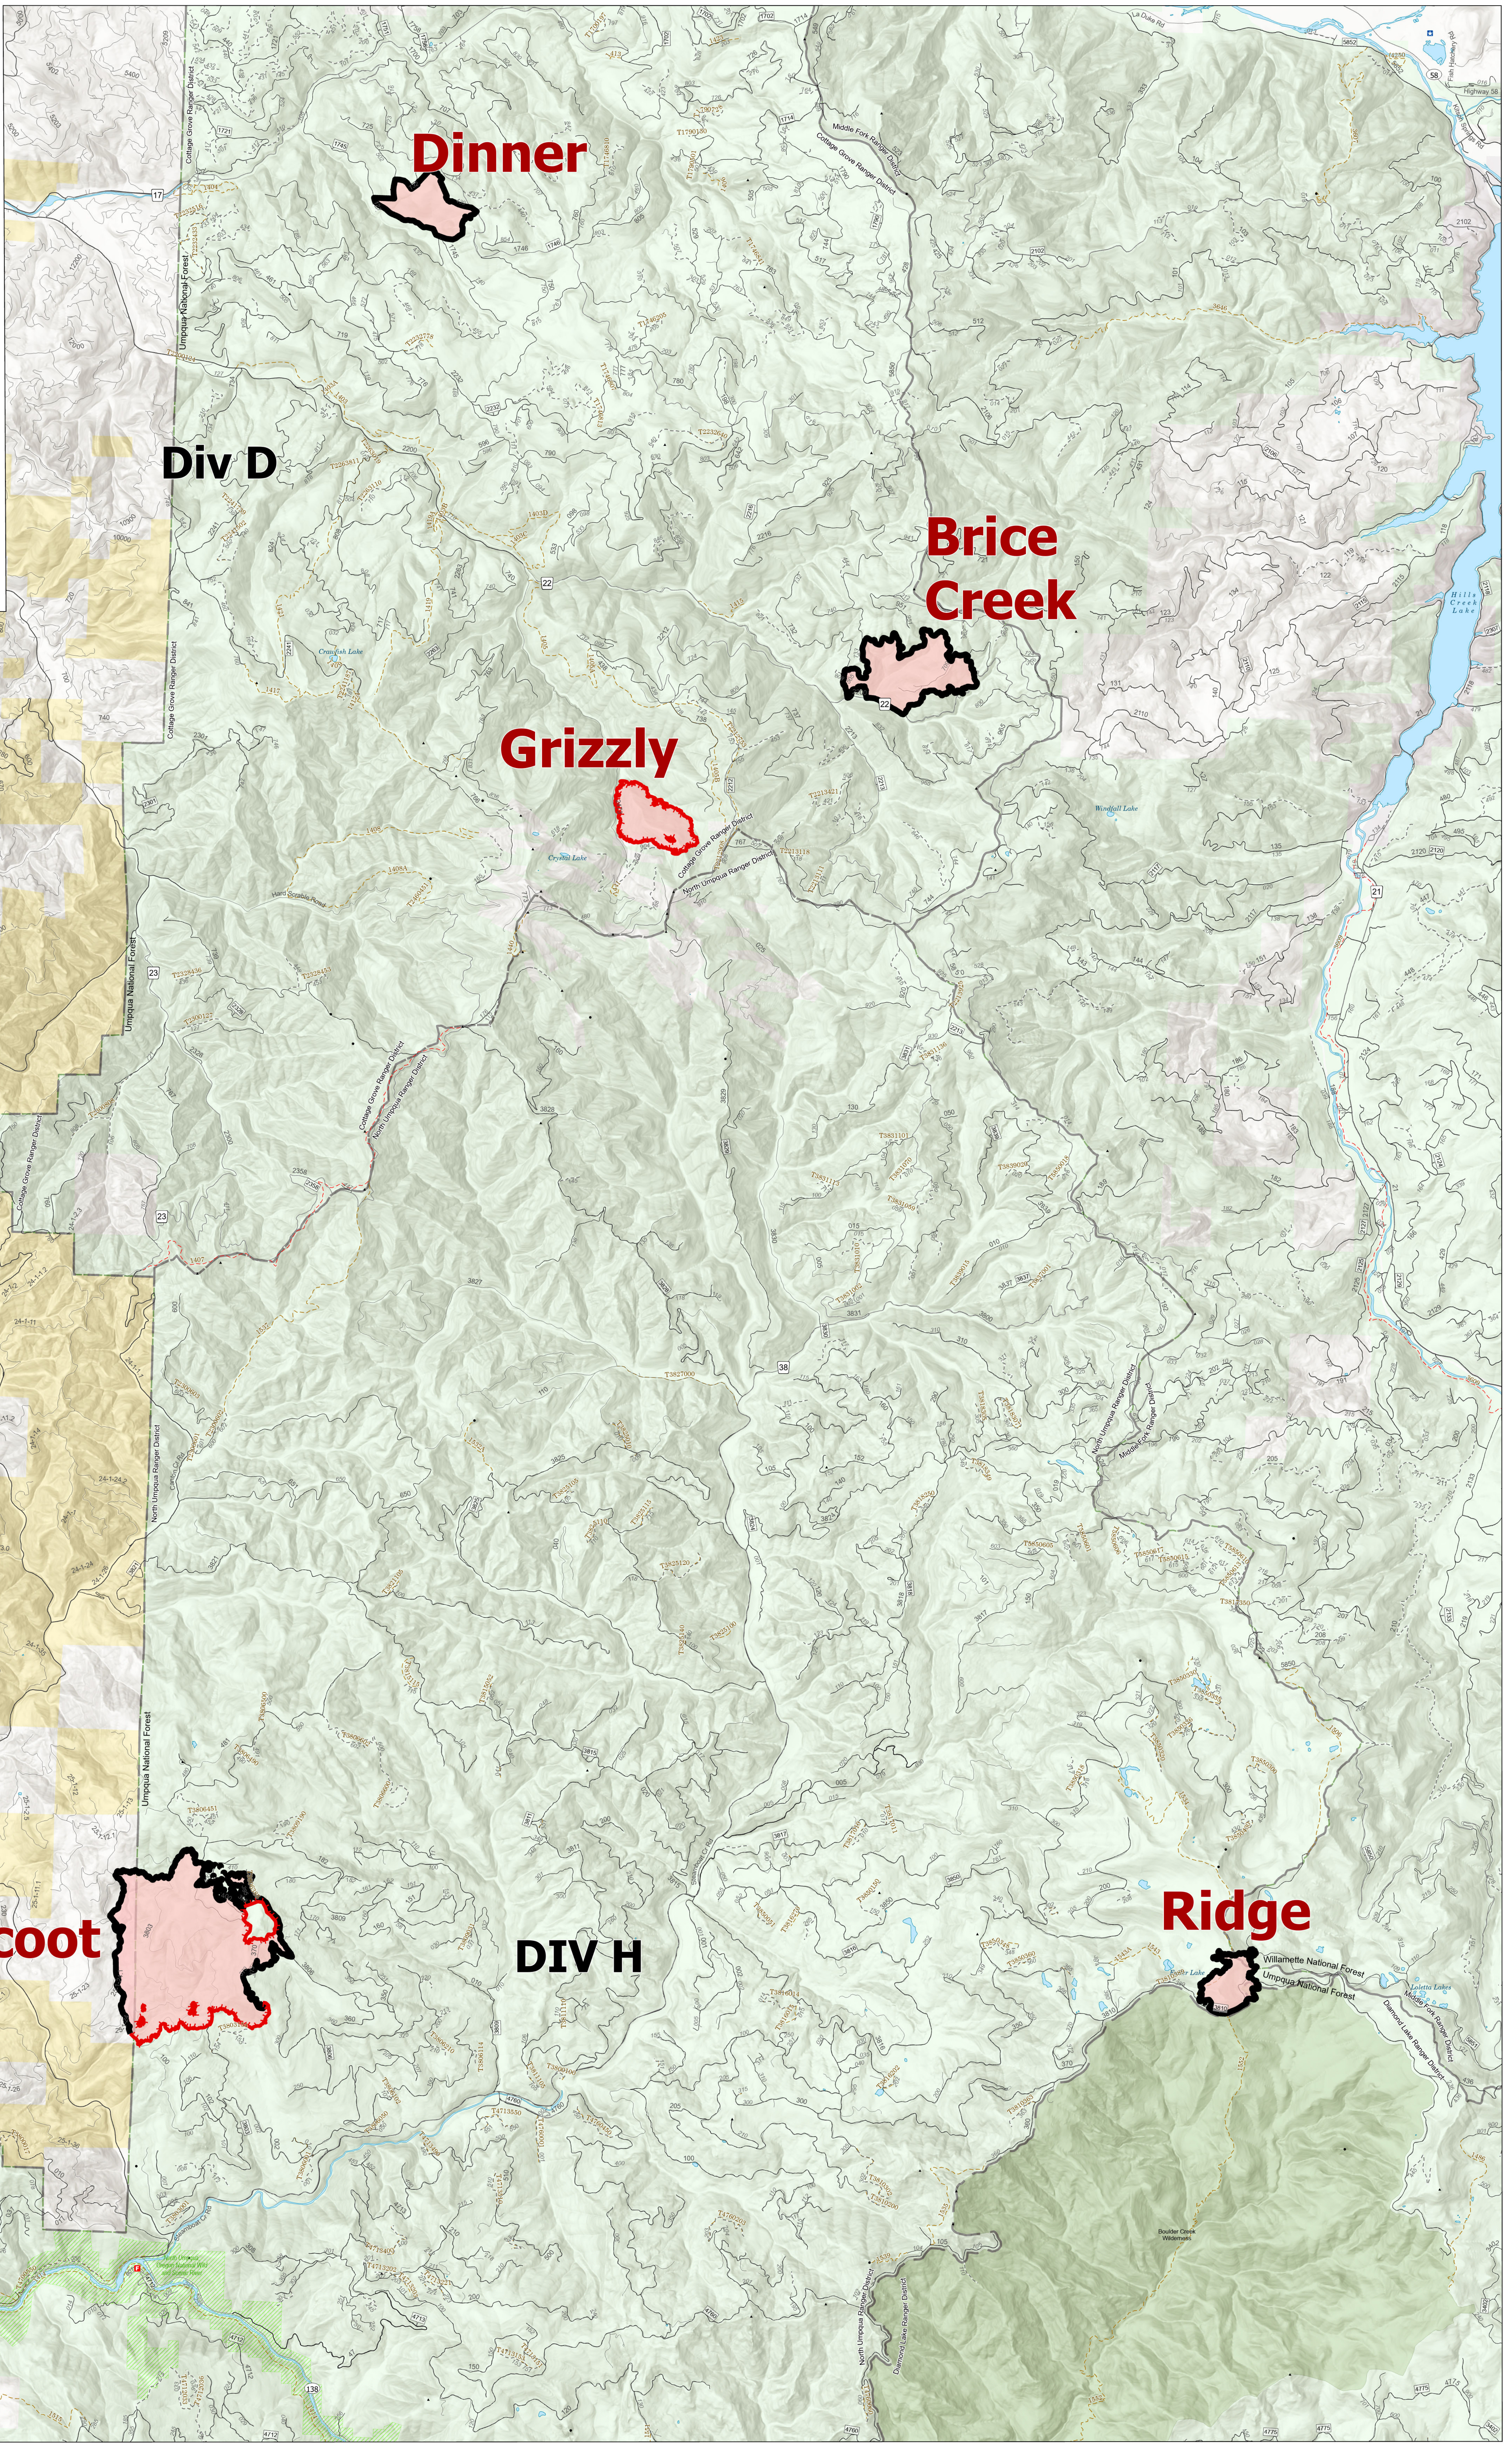

Briefing

Brice Creek, Dinner, Grizzly, Chilcoot, Ridge

10/07/2023

0 0.25 0.5 1 1.5 2 Miles

Incident Name	Map Method	Comments	Acres
Brice Creek	Mixed Methods	IR and GPS	571
Dinner	Mixed Methods	IR and GPS	304
Ridge	Mixed Methods	IR and GPS	214
Chilcoot	Mixed Methods	IR and GPS	1940
Grizzly	Mixed Methods	IR and GPS	324

Dinner

**Brice
Creek**

Grizzly

Chilcoot

DIV H

Ridge

Div D