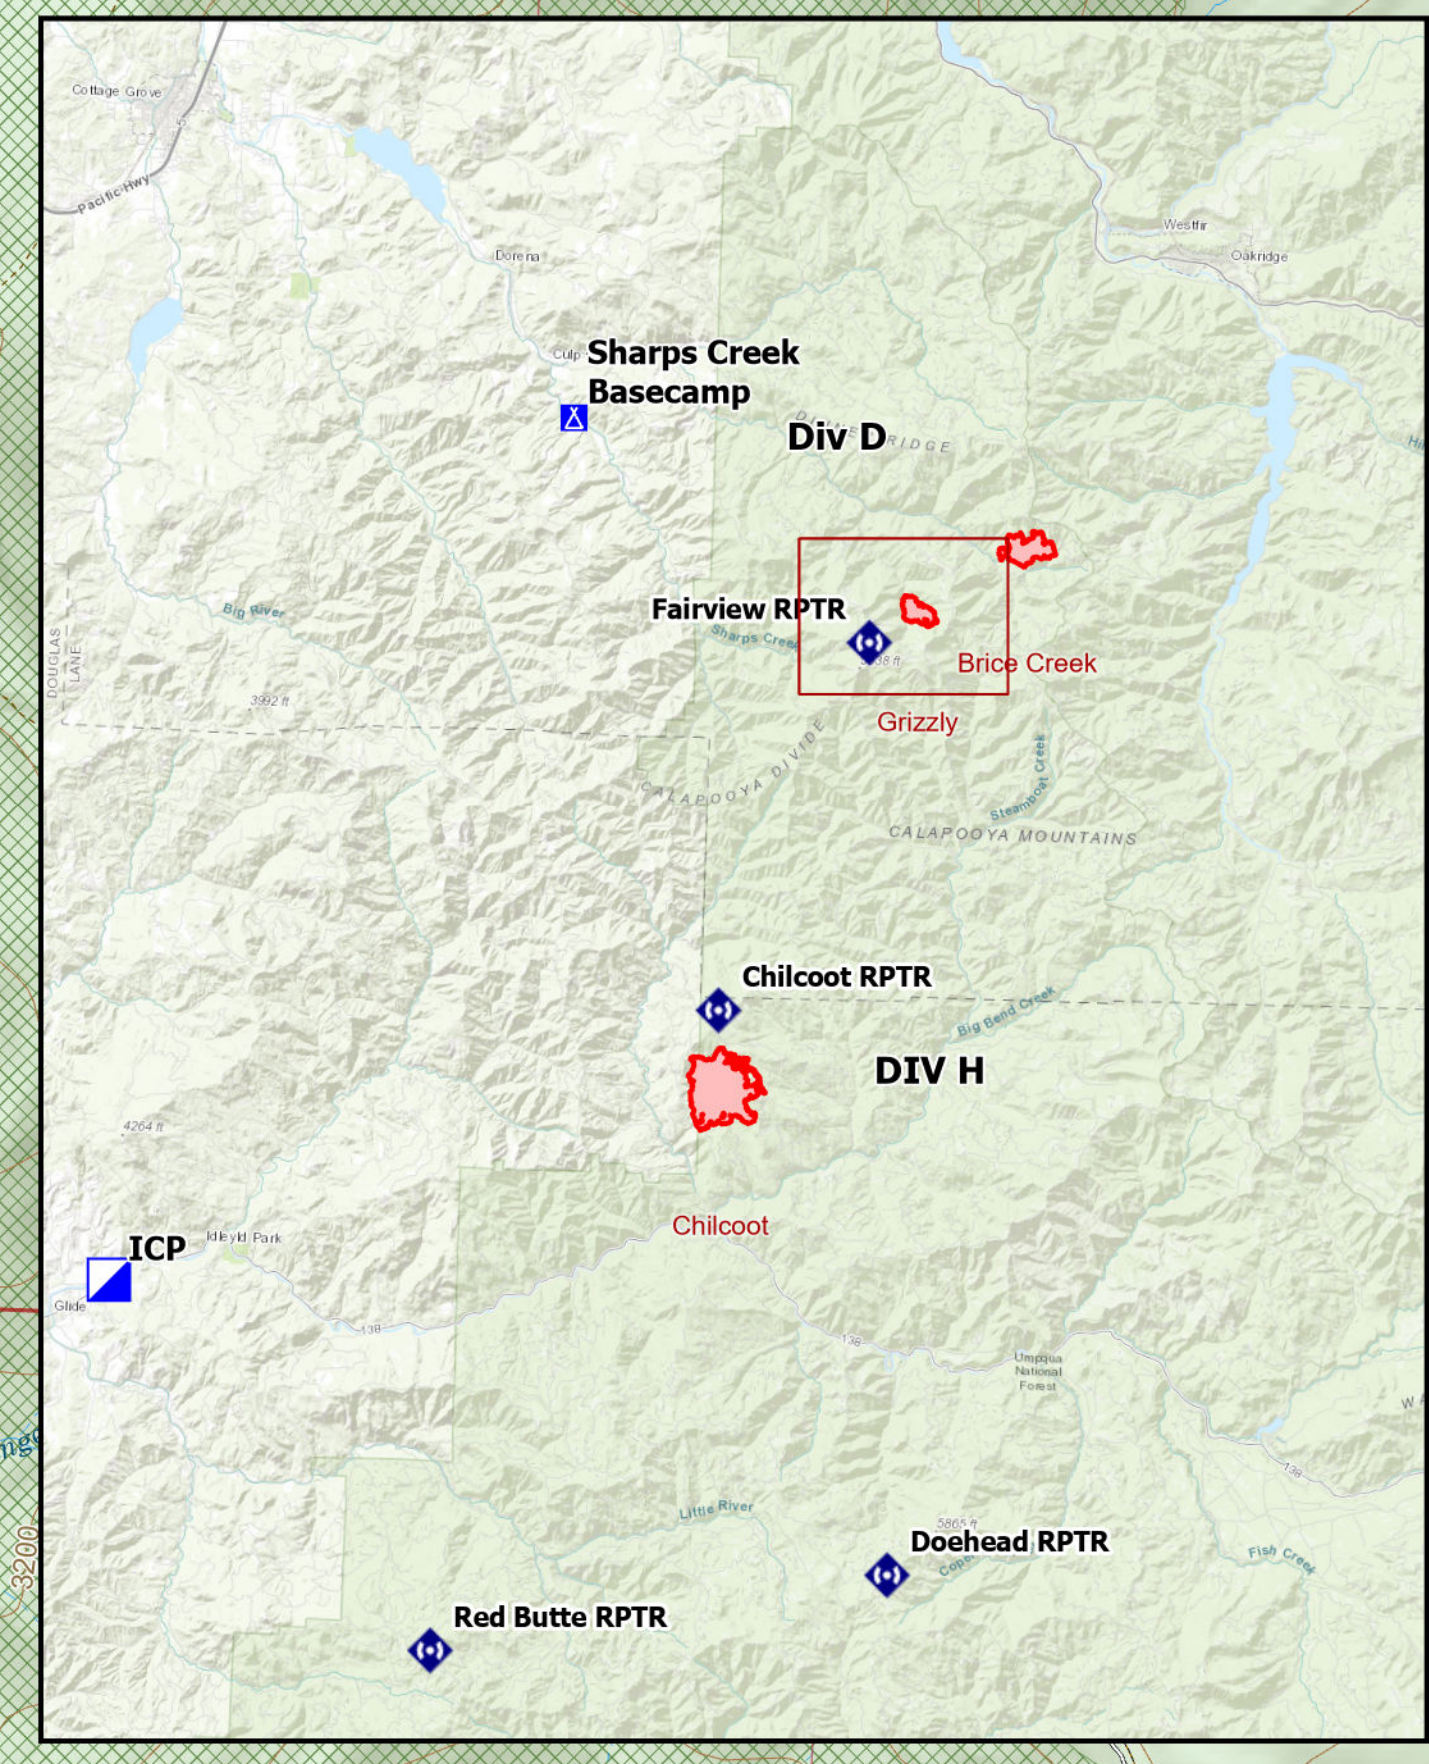

Suppression Repair - Filtered

Umpqua Fires

Grizzly

10/07/2023

Incident Name	Map Method	Acres	Effective Date	Time
Brice Creek	Mixed Methods	571	9/14/2023	7:29:00 PM
Chilcoot	Mixed Methods	1940	9/23/2023	10:35:00 PM
Grizzly	Mixed Methods	324	9/22/2023	10:35:00 PM

- Helispot
- Drop Point
- Other
- Gate
- Structure Wrap
- Stream Crossing
- Road Repair
- Repair Point
- Dozer Push
- Closed Road
- ▨ Roadless Area
- ▨ US Forest Service (USFS)