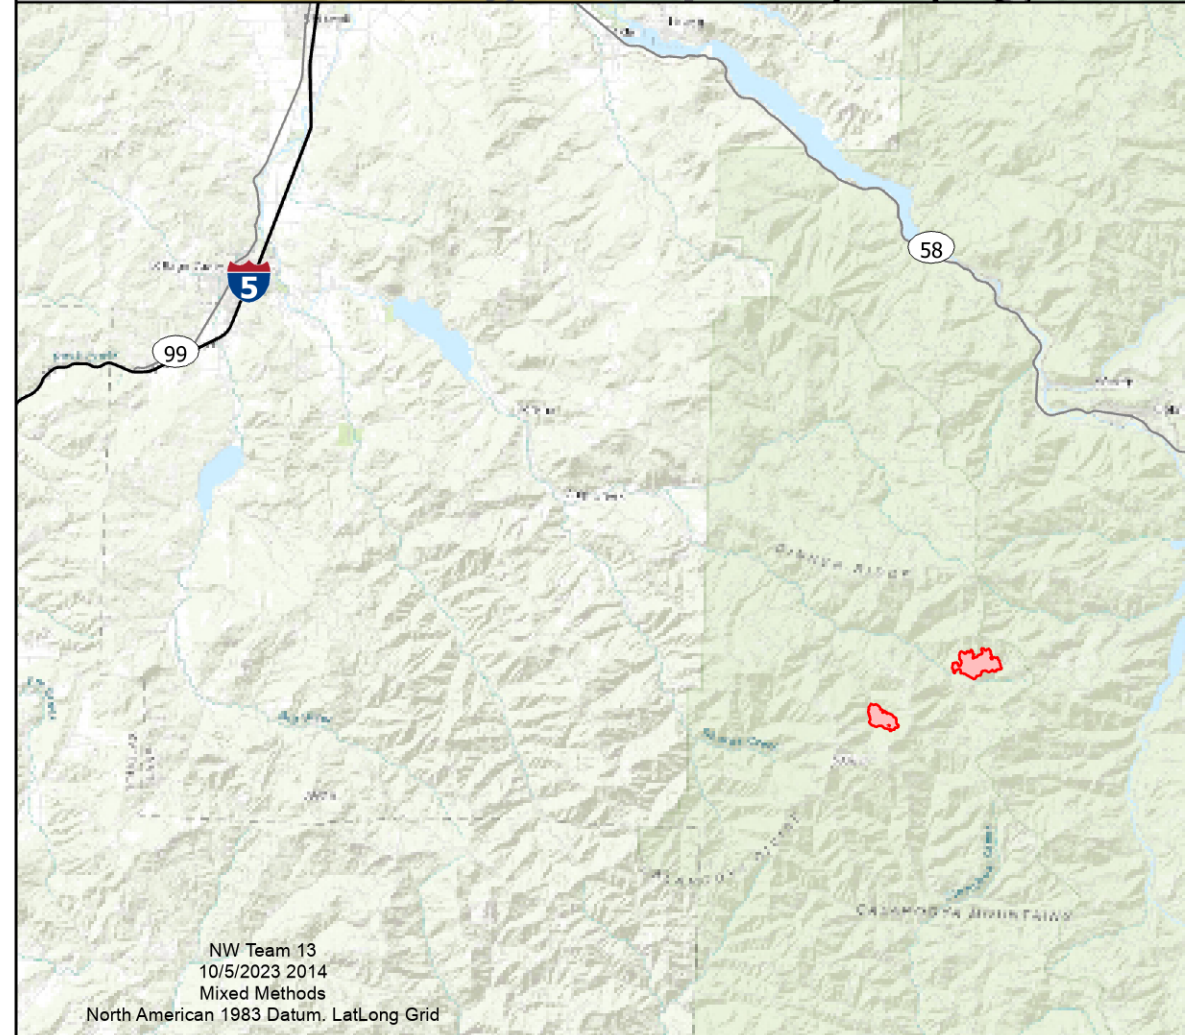

Public Information

Umpqua Fires

Brice Creek and Grizzly

10/06/2023

Incident Name	Acres	Effective Date Time
Brice Creek	571	9/14/2023 7:29:00 PM
Grizzly	324	9/22/2023 10:35:00 PM

- Closure
- Contained
- Uncontained Fire Edge
- Fire Area
- Fire Closure Area
- Bureau of Land Management (BLM)
- US Forest Service (USFS)

More Information:

NW Team 13
10/5/2023 2014
Mixed Methods
North American 1983 Datum, LatLong Grid