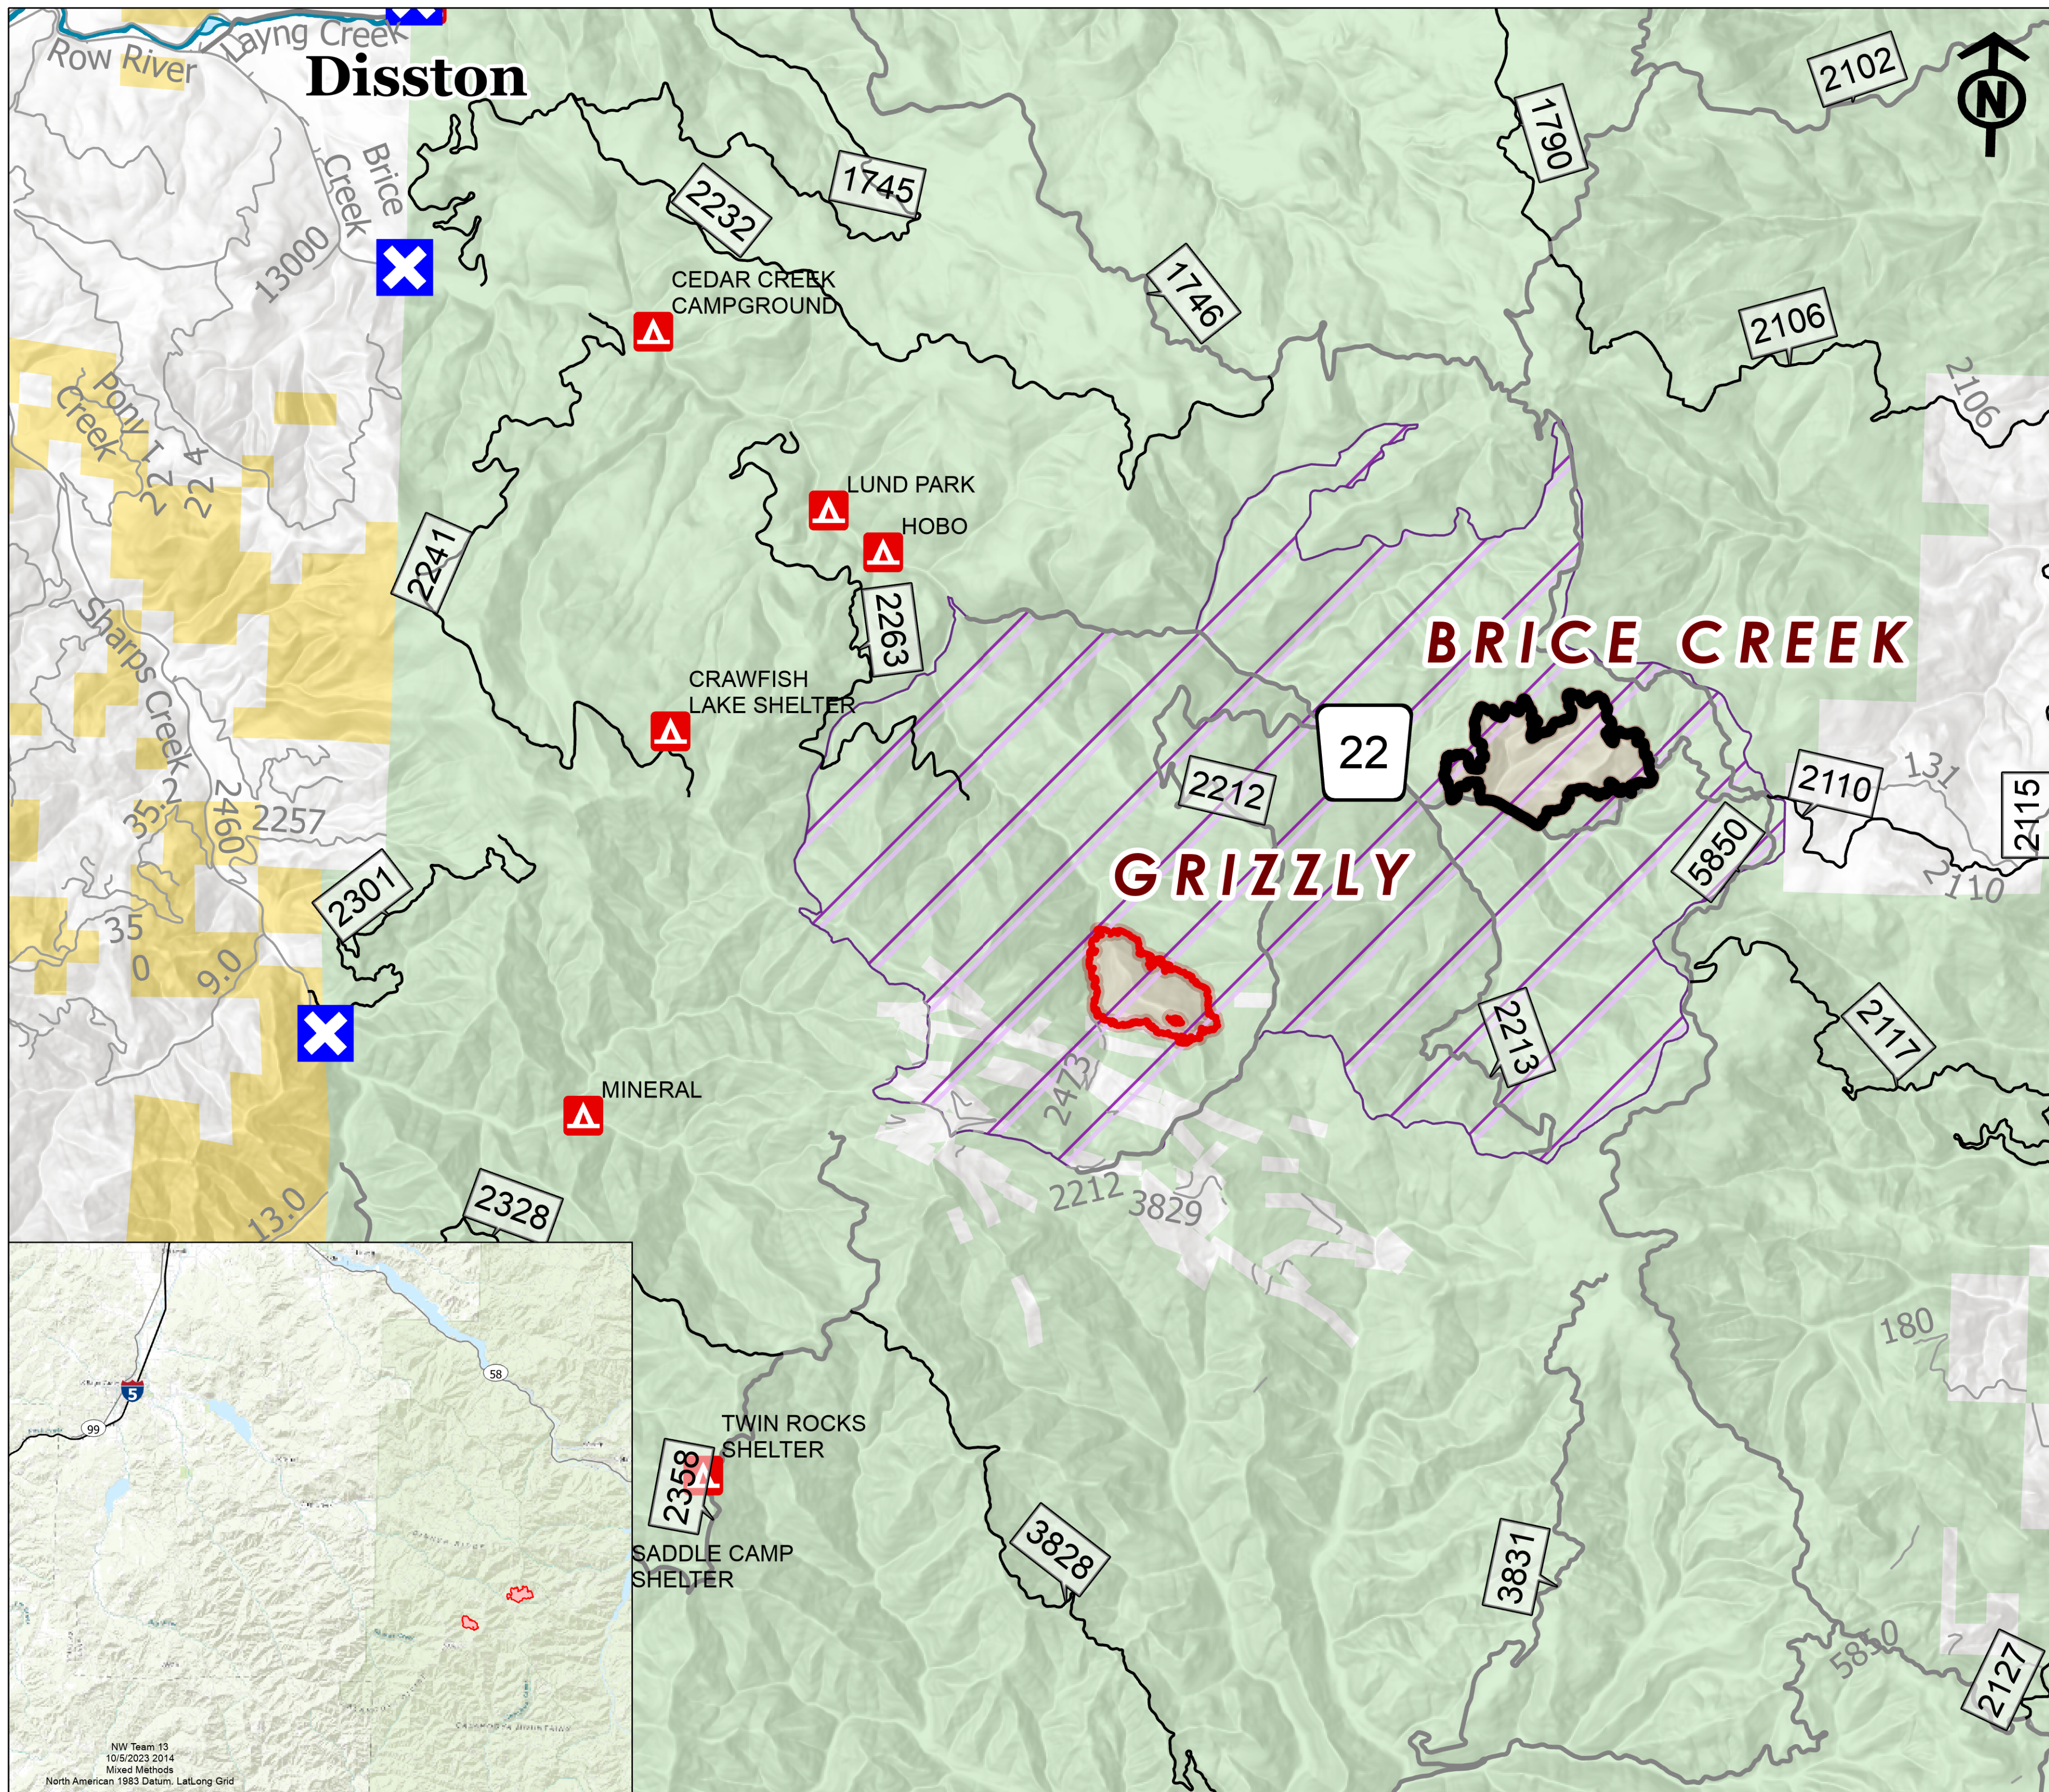

Public Information

Umpqua Fires

Brice Creek and Grizzly

10/06/2023

Incident Name	Acres	Effective Date Time
Brice Creek	571	9/14/2023 7:29:00 PM
Grizzly	324	9/22/2023 10:35:00 PM

- Closure
- Contained
- Uncontained Fire Edge
- Fire Area
- Fire Closure Area
- Bureau of Land Management (BLM)
- US Forest Service (USFS)

More Information:

NW Team 13
10/5/2023 2014
Mixed Methods
North American 1983 Datum, LatLong Grid