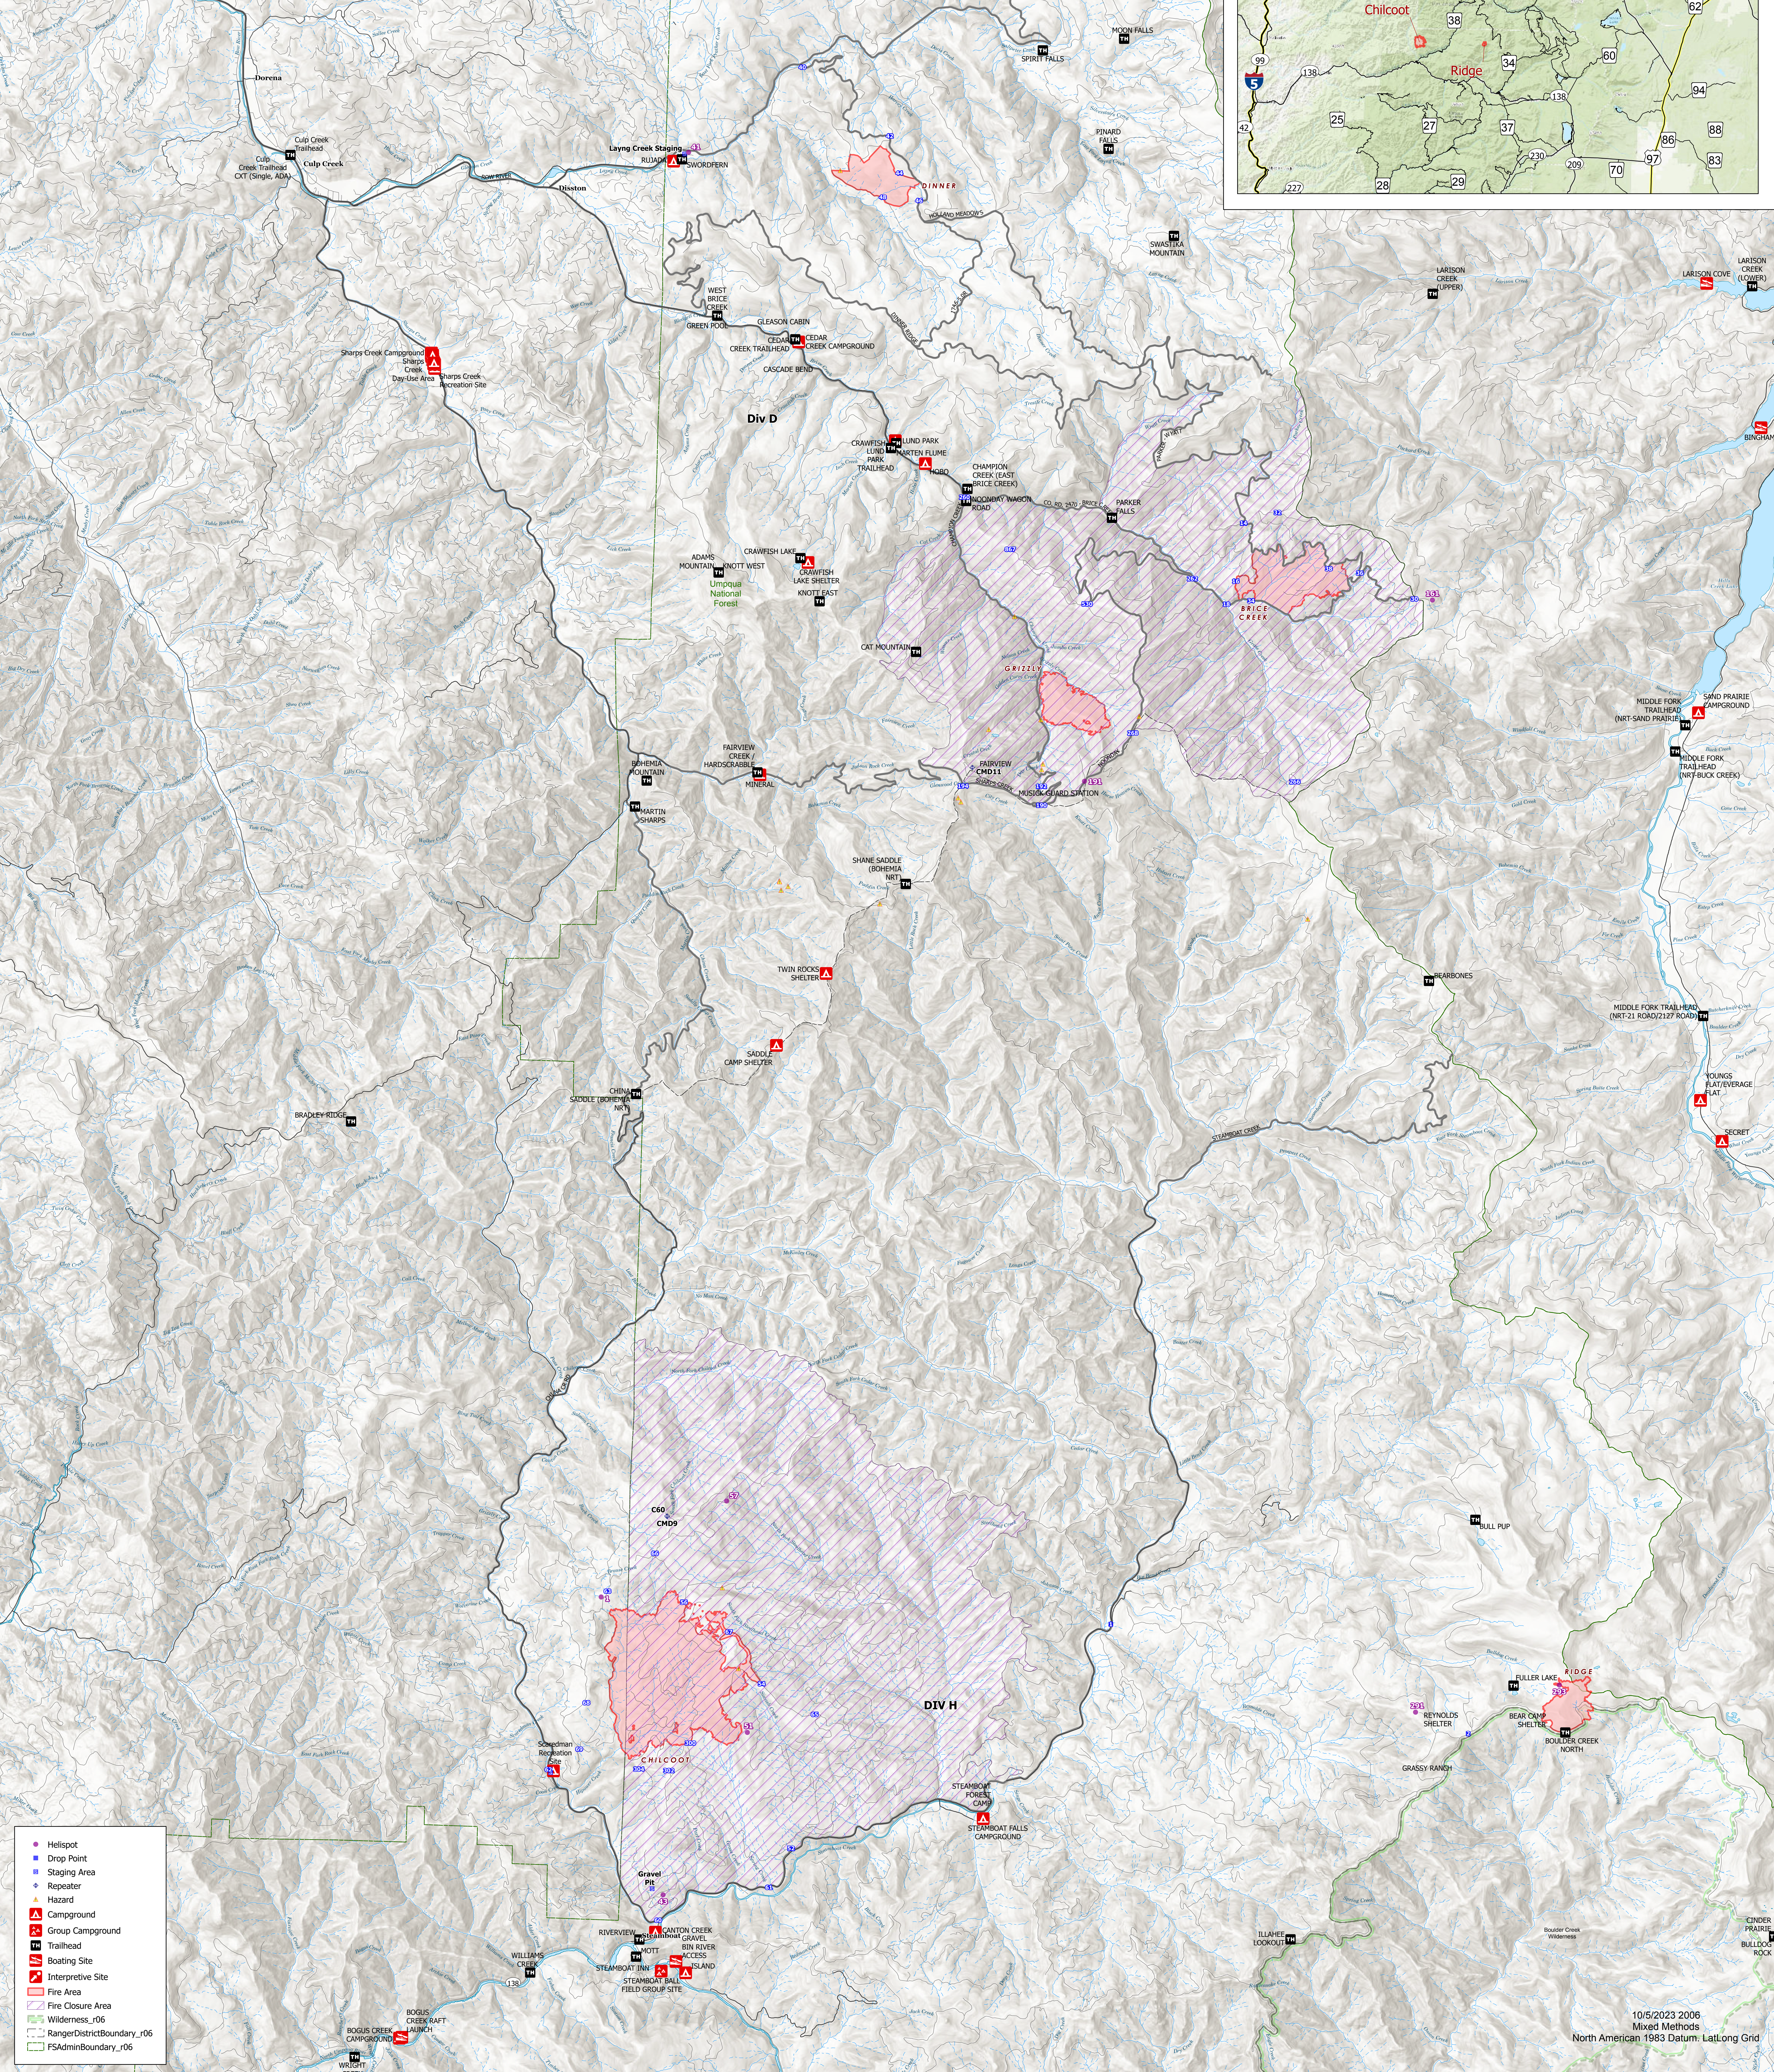

Transportation

Umpqua Fires

Brice Creek, Dinner, Grizzly, Chilcoot, Ridge

10/06/2023

- Helispot
- Drop Point
- Staging Area
- Repeater
- Hazard
- Campground
- Group Campground
- Trailhead
- Boating Site
- Interpretive Site
- Fire Area
- Fire Closure Area
- Wilderness_r06
- RangerDistrictBoundary_r06
- FSAdminBoundary_r06