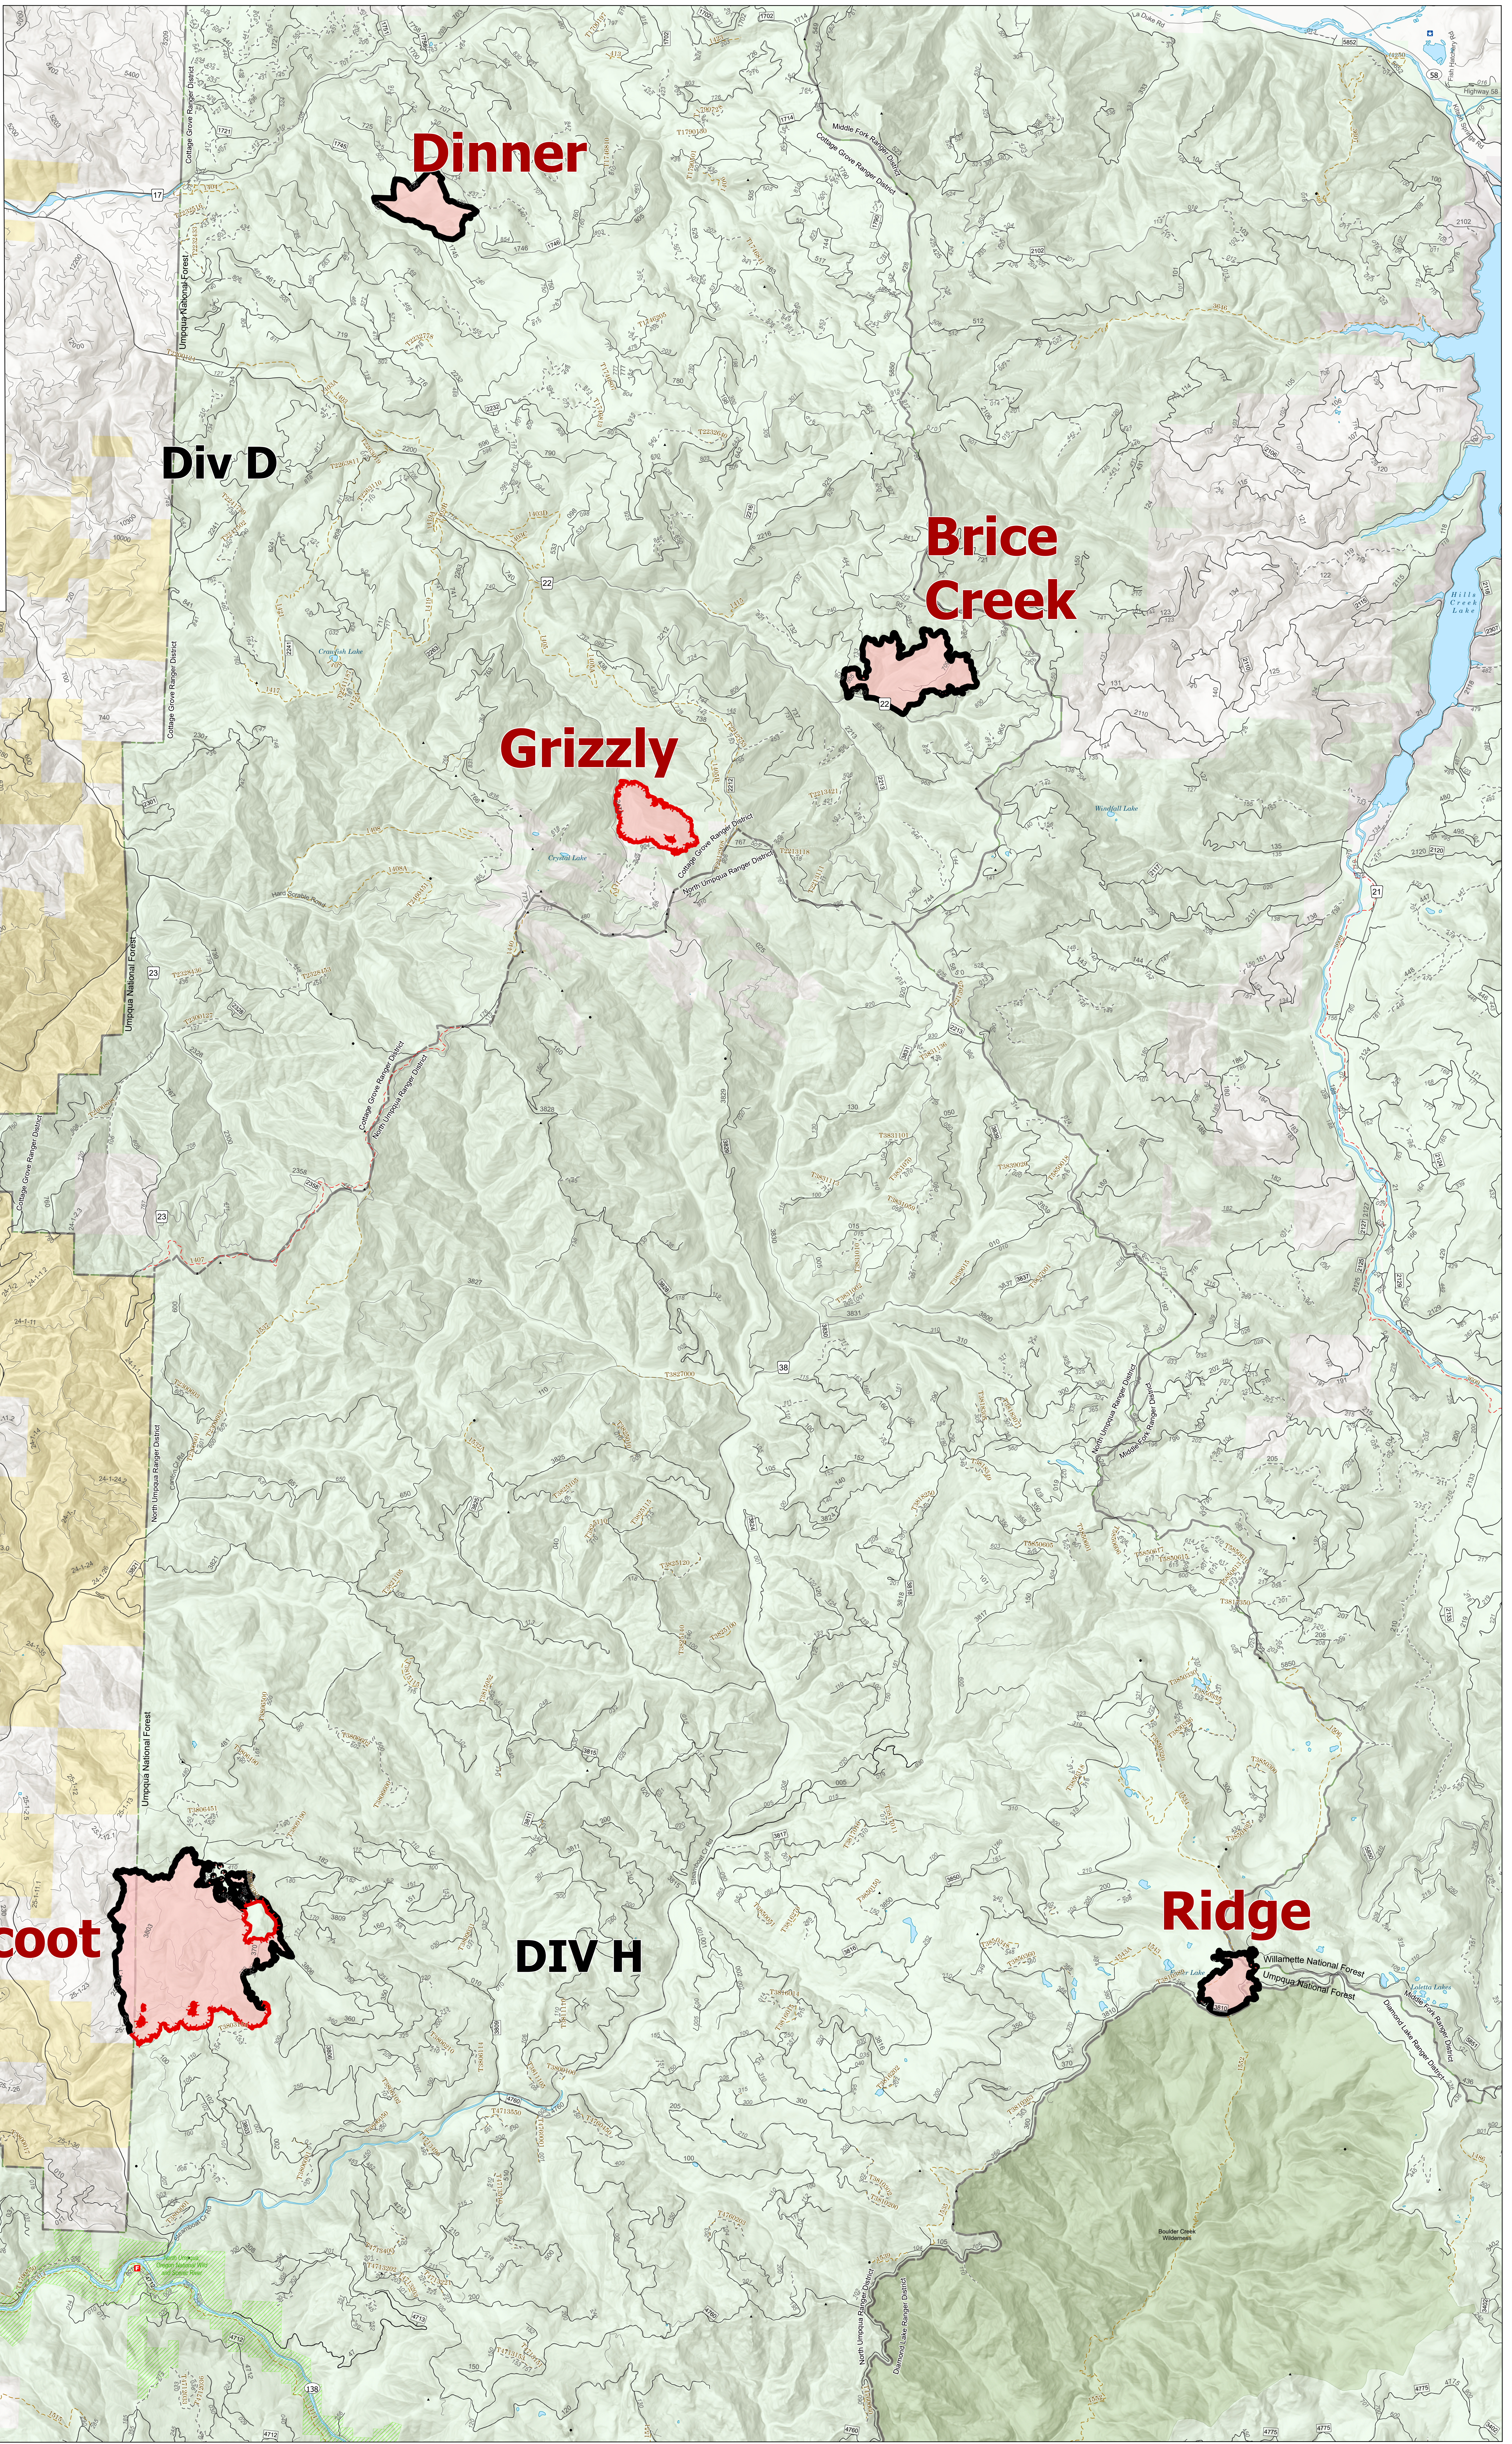

Briefing

Brice Creek, Dinner, Grizzly, Chilcoot, Ridge

10/08/2023

0 0.25 0.5 1 1.5 2 Miles

Incident Name	Map Method	Comments	Acres
Brice Creek	Mixed Methods	IR and GPS	571
Dinner	Mixed Methods	IR and GPS	304
Ridge	Mixed Methods	IR and GPS	214
Chilcoot	Mixed Methods	IR and GPS	1940
Grizzly	Mixed Methods	IR and GPS	324

Chilcoot

DIV H

Ridge

Dinner

**Brice
Creek**

Grizzly

Div D