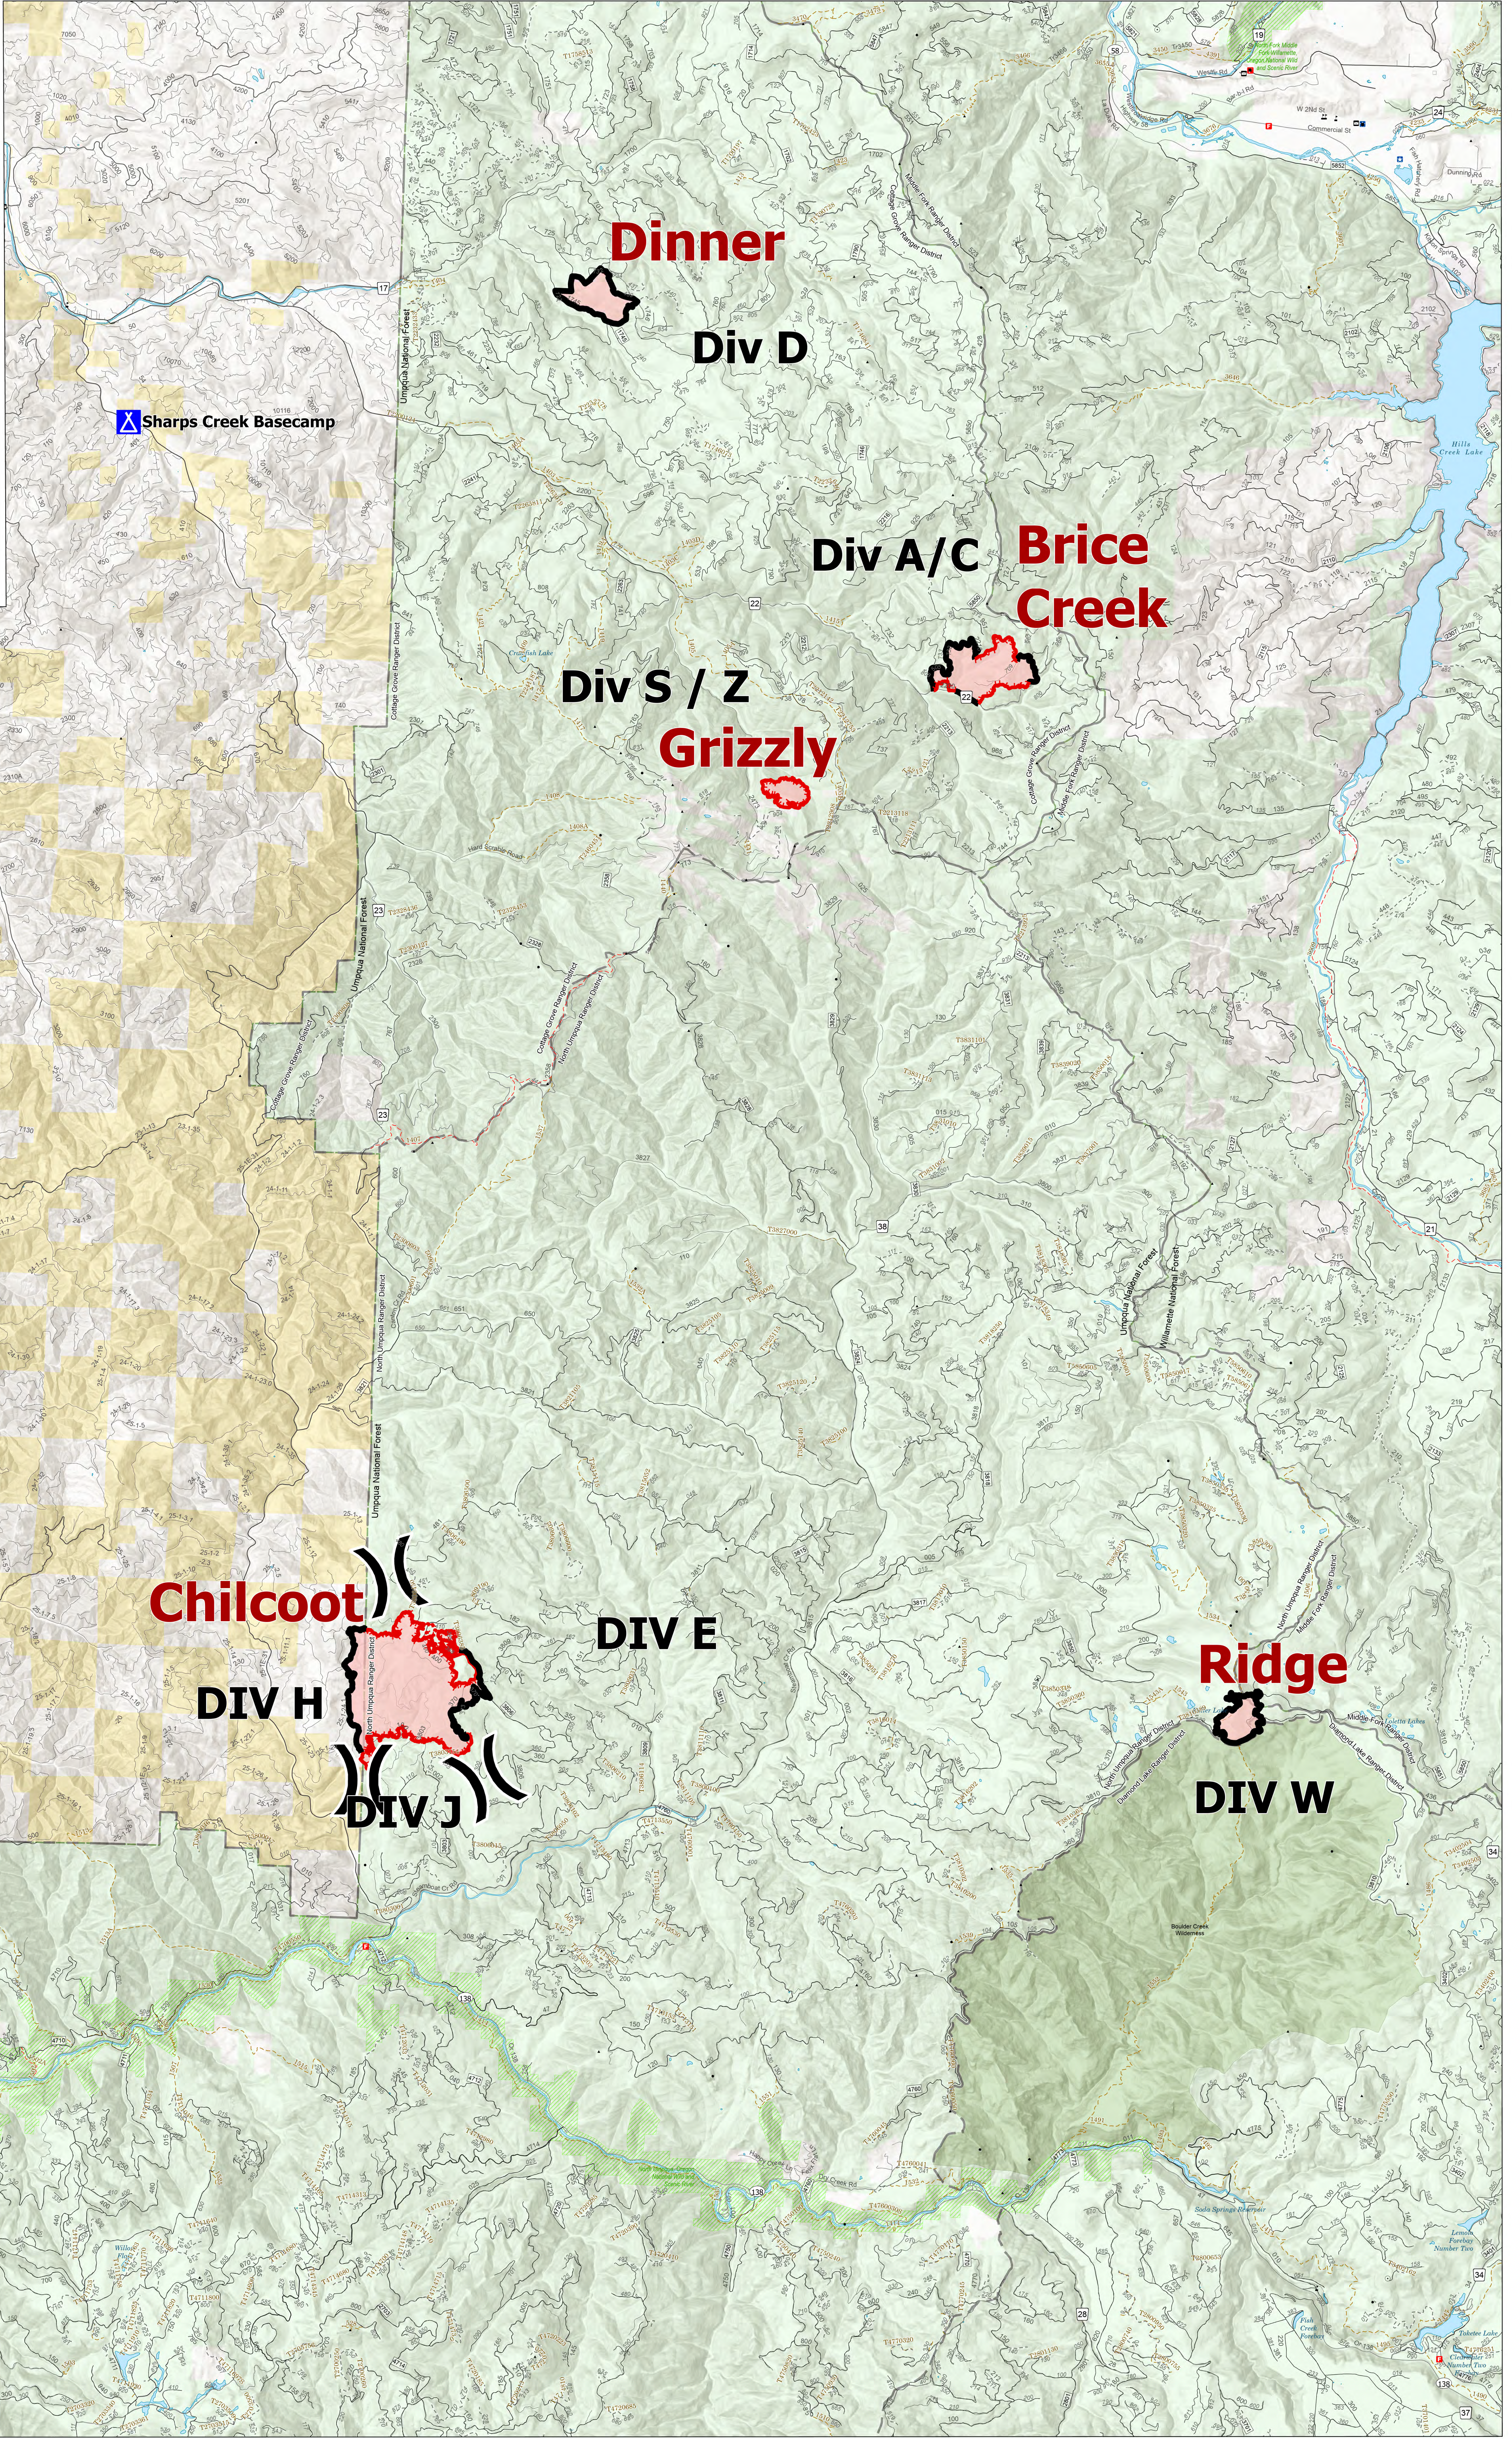

Briefing

Umpqua Fires

Chilcoot, Ridge, Brice Creek, Dinner, Grizzly

09/18/2023

0 0.38 0.75 1.5 2.25 3 Miles

Incident Name	Map Method	Comments	Acres
Brice Creek	Mixed Methods	IR and GPS	588
Dinner	Mixed Methods	IR and GPS	304
Ridge	Mixed Methods	IR and GPS	214
Chilcoot	Mixed Methods	IR and GPS	1781
Grizzly	Mixed Methods	IR and GPS	140

Dinner

Div D

Div A/C
Brice Creek

Div S / Z
Grizzly

Chilcoot

DIV H

DIV E

DIV J

Ridge

DIV W

Sharps Creek Basecamp