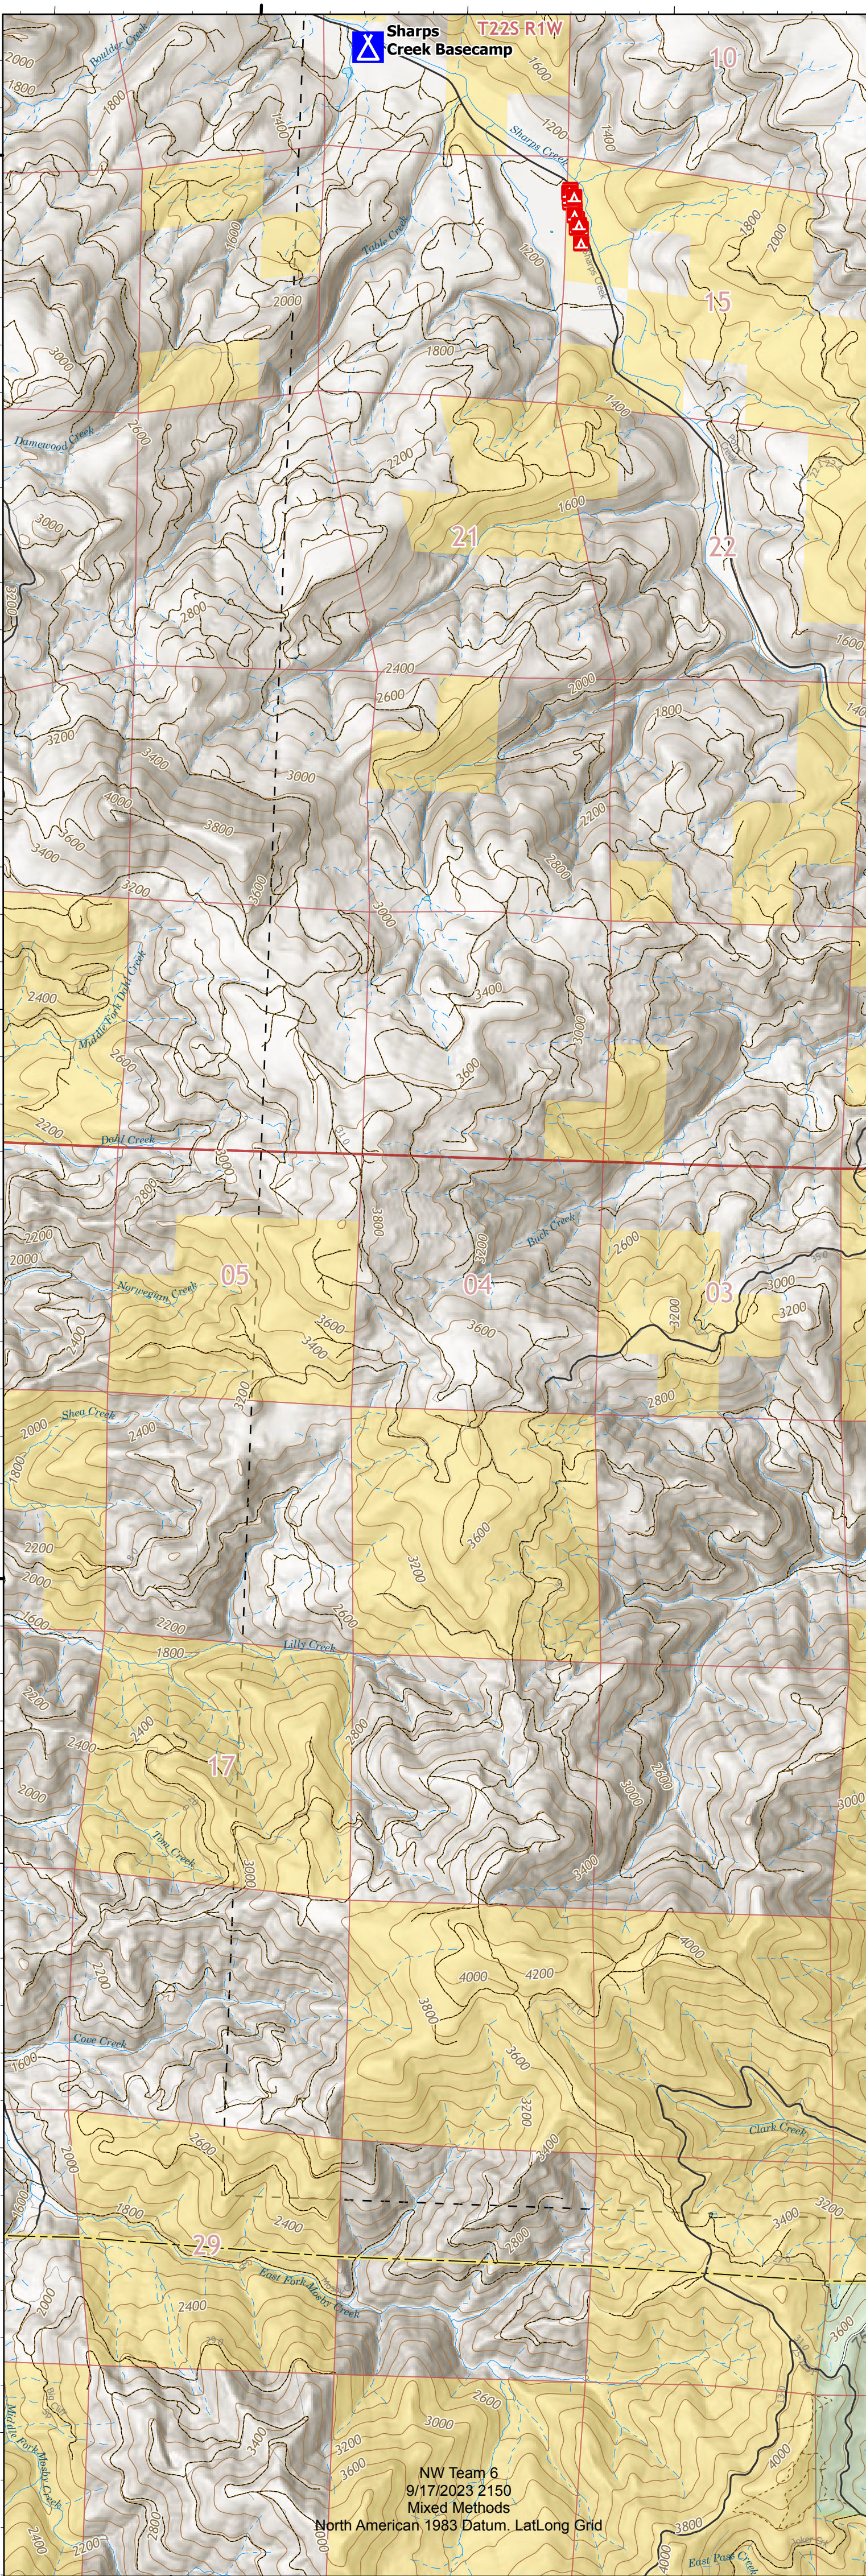

# Operations

Umpqua Fires

Brice Creek, Dinner, Grizzly

09/18/2023

- Dip Site
- Helipad
- Unimproved Landing Area
- Drop Point
- Closure
- Camp
- Staging Area
- Lookout
- Value at Risk
- Other
- Gate
- Bridge
- Internet Access
- Resetter
- Hazard
- Water Source
- Contained
- Uncountained Fire Edge
- Completed Dozer Line
- Completed Fuel Break
- Completed Hand Line
- Completed Road as Line
- Planned Hand Line
- Planned Mixed Construction Line
- Access or Improved Road
- Other
- Road Repair
- Fire Edge (Field Collection)
- Closed Road
- Fire Area
- Roadside Area
- Bureau of Land Management (BLM)
- Department of Defense (DOD)
- US Forest Service (USFS)

Incident Name	Map Method	Acres	Effective Date Time
Brice Creek	Mixed Methods	588	9/14/2023 7:29:00 PM
Dinner	Mixed Methods	304	9/14/2023 7:29:00 PM
Ridge	Mixed Methods	214	9/14/2023 7:01:00 PM
Chilcoot	Mixed Methods	1781	9/14/2023 7:01:00 PM
Grizzly	Mixed Methods	140	9/15/2023 8:04:00 PM

NW Team 6  
9/17/2023 2:50  
Mixed Methods  
North American 1983 Datum, Lat, Long Grid