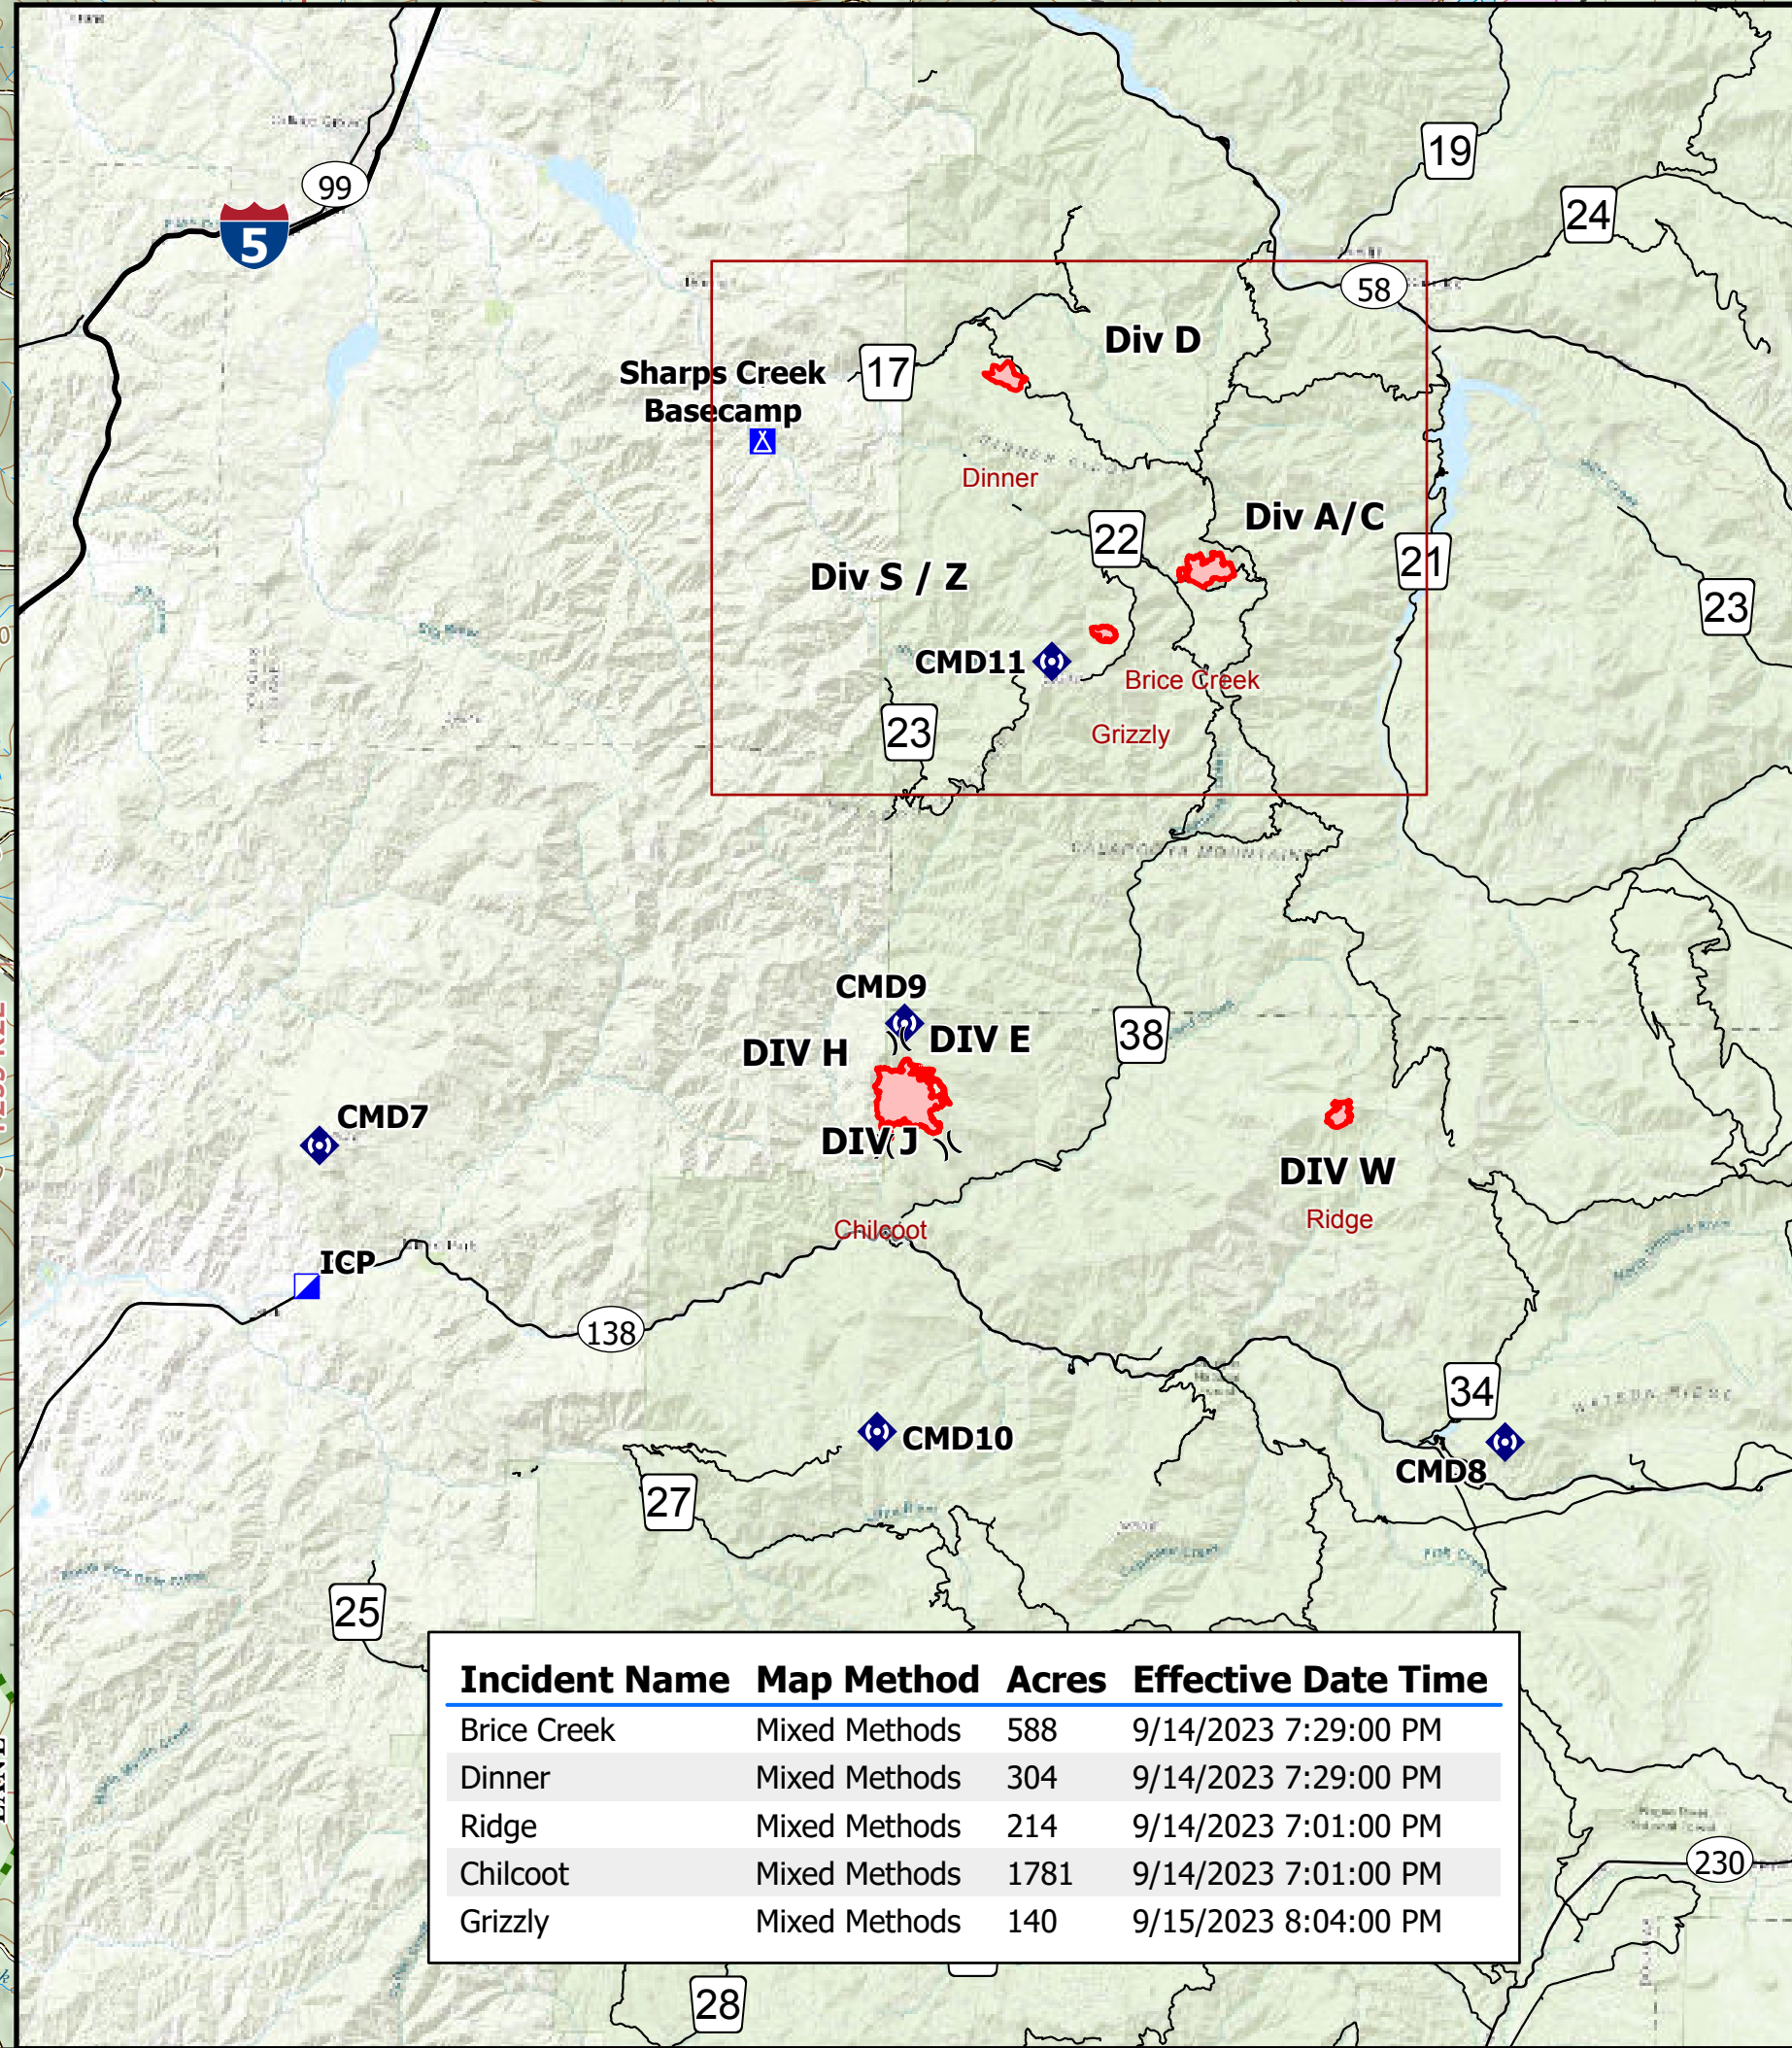

# Operations

Umpqua Fires

Brice Creek, Dinner, Grizzly

09/18/2023

- Dip Site
- Helipad
- Unimproved Landing Area
- Drop Point
- Closure
- Camp
- Staging Area
- Lookout
- Value at Risk
- Other
- Gate
- Bridge
- Internet Access
- Resetter
- Hazard
- Water Source
- Contained
- Uncountained Fire Edge
- Completed Dozer Line
- Completed Fuel Break
- Completed Hand Line
- Completed Road as Line
- Planned Hand Line
- Planned Mixed Construction Line
- Access or Improved Road
- Other
- Road Repair
- Fire Edge (Field Collection)
- Closed Road
- Fire Area
- Roadside Area
- Bureau of Land Management (BLM)
- Department of Defense (DOD)
- US Forest Service (USFS)

Incident Name	Map Method	Acres	Effective Date Time
Brice Creek	Mixed Methods	588	9/14/2023 7:29:00 PM
Dinner	Mixed Methods	304	9/14/2023 7:29:00 PM
Ridge	Mixed Methods	214	9/14/2023 7:01:00 PM
Chilcoot	Mixed Methods	1781	9/14/2023 7:01:00 PM
Grizzly	Mixed Methods	140	9/15/2023 8:04:00 PM

NW Team 6  
9/17/2023 2:50  
Mixed Methods  
North American 1983 Datum, Lat, Long Grid