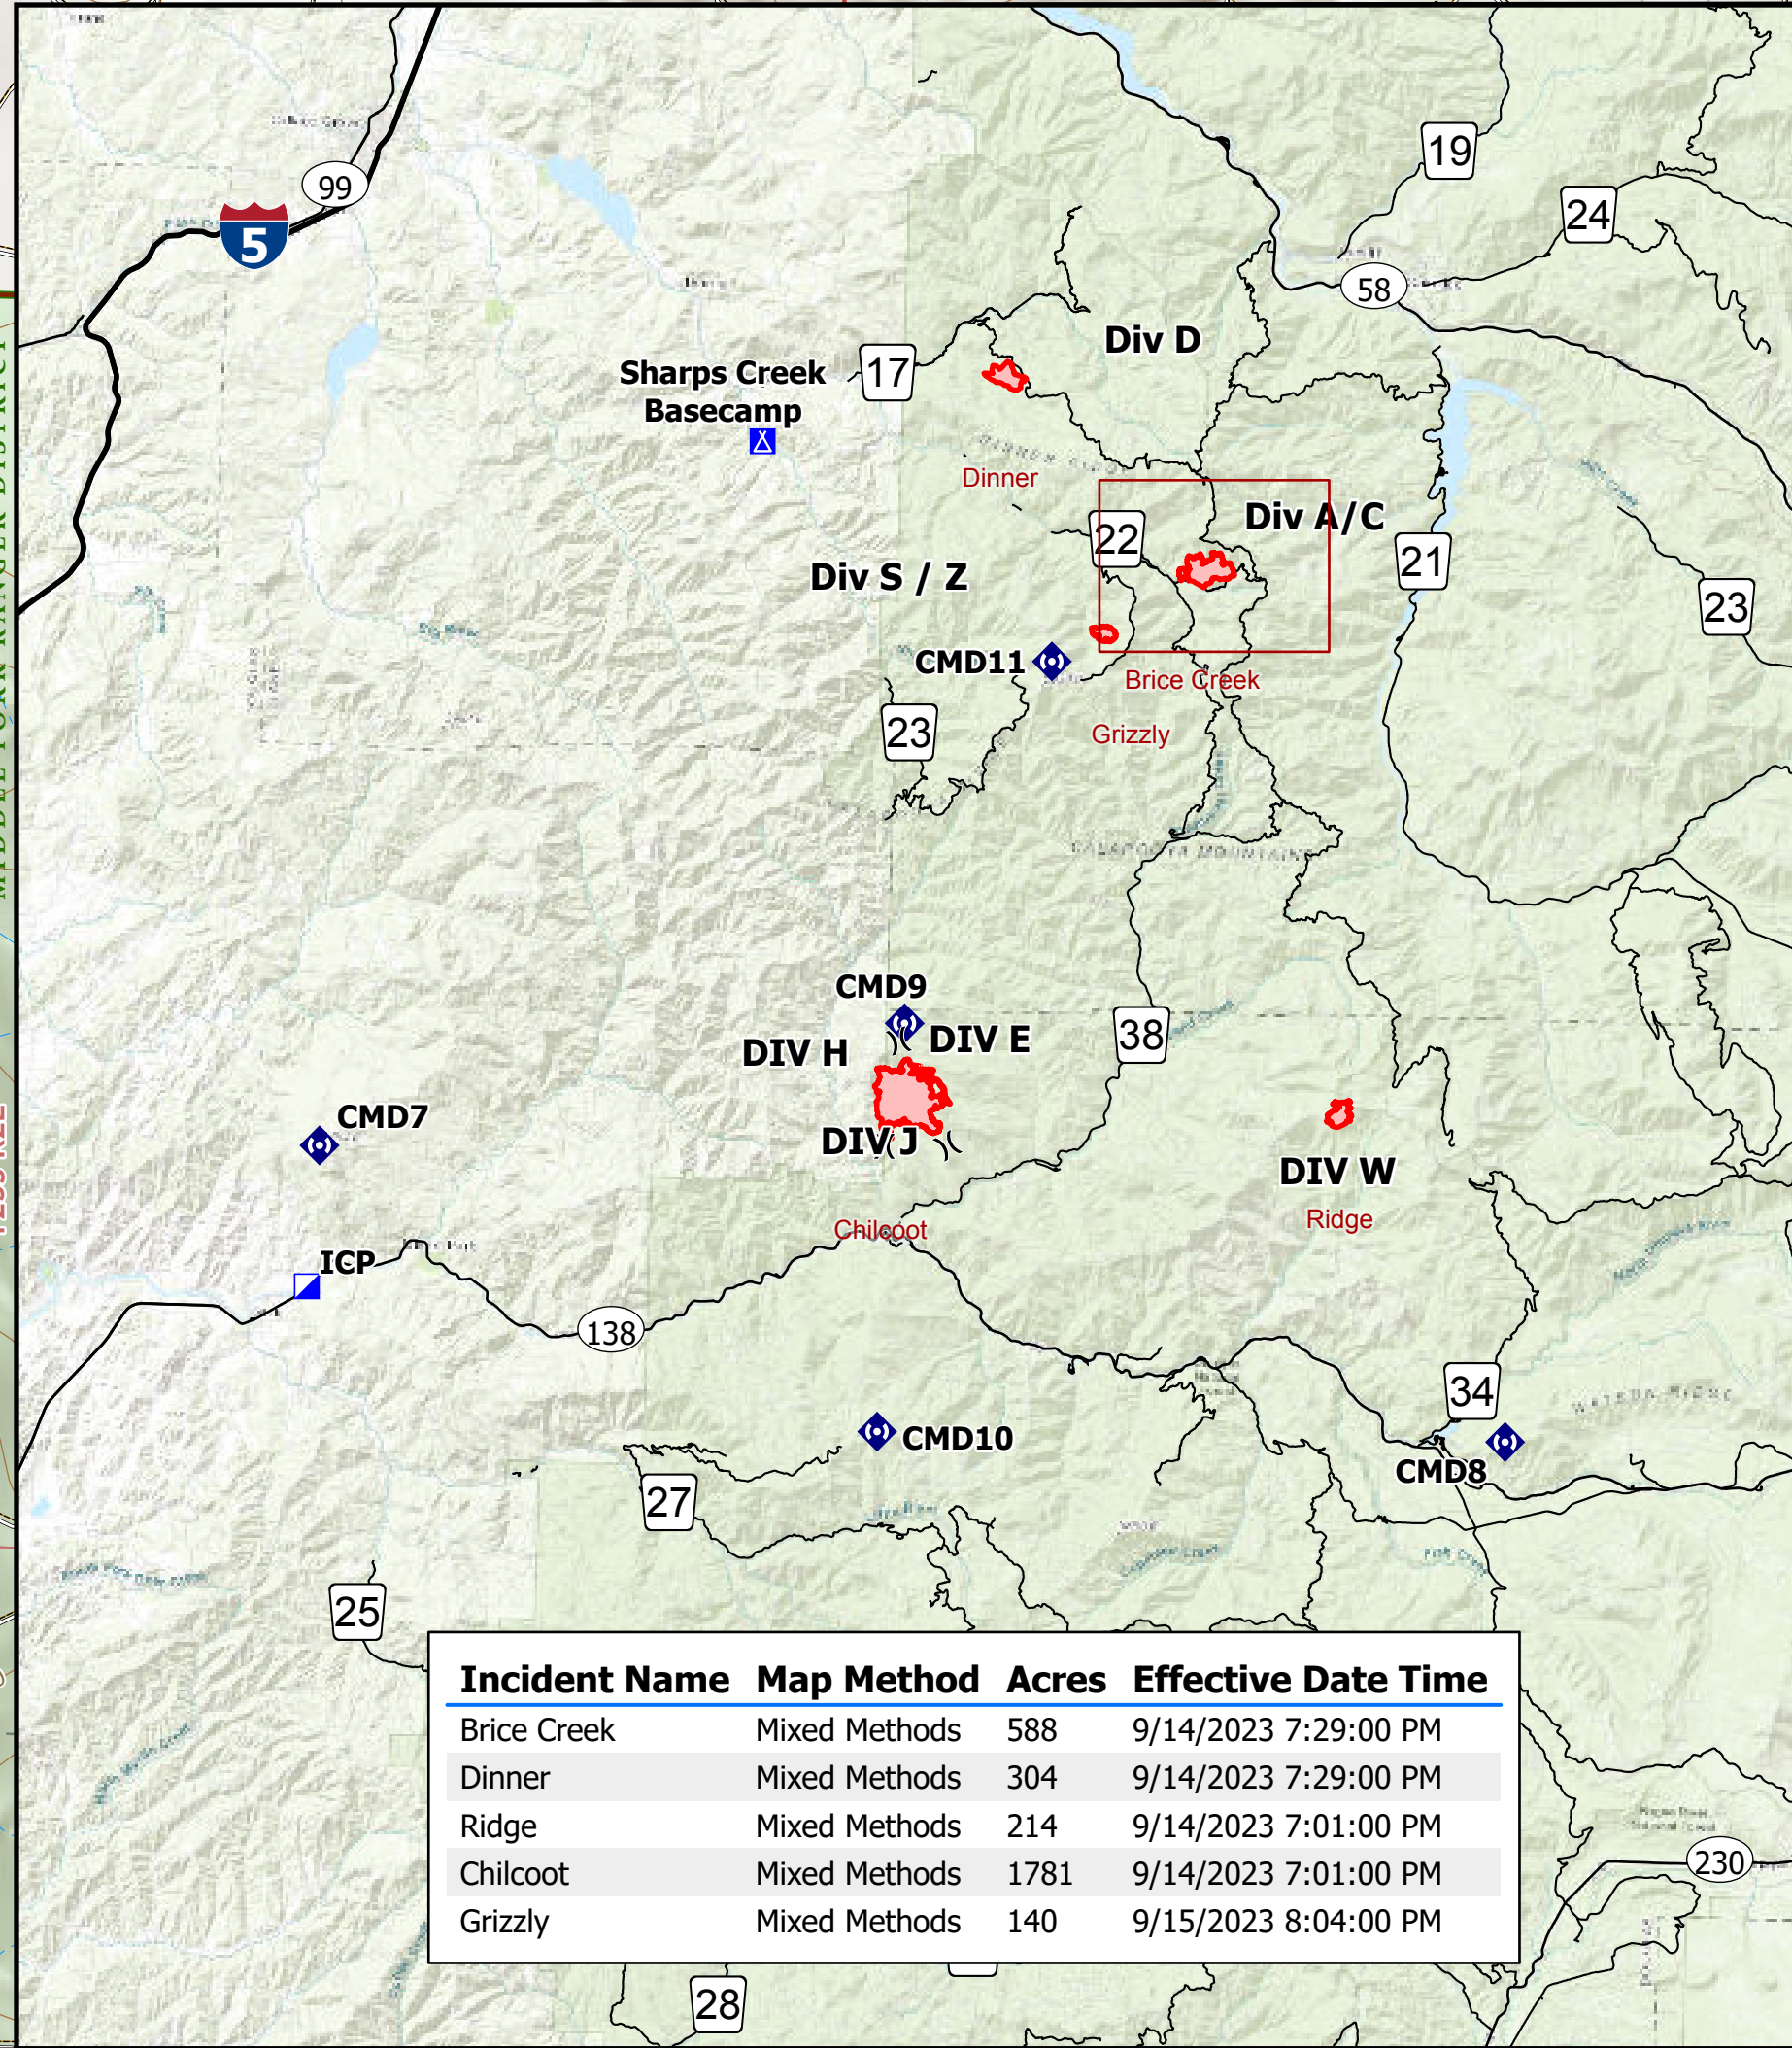

Operations

Umpqua Fires

Brice Creek

09/18/2023

- Dip Site
- Helipoint
- Drop Point
- Lockout
- ◆ Internet Access
- ▲ Hazard
- Water Source
- ▭ Contained
- ▭ Uncontained Fire Edge
- ▭ Completed Dozer Line
- ▭ Completed Fuel Break
- ▭ Completed Hand Line
- ▭ Completed Road as Line
- ▭ Planned Hand Line
- ▭ Planned Mixed Construction Line
- ▭ Access or Improved Road
- ▭ Other
- ▭ Road Repair
- ▭ Fire Edge (Field Collection)
- ▭ Closed Road
- ▭ Fire Area
- ▭ US Forest Service (USFS)

Incident Name	Map Method	Acres	Effective Date Time
Brice Creek	Mixed Methods	588	9/14/2023 7:29:00 PM
Dinner	Mixed Methods	304	9/14/2023 7:29:00 PM
Ridge	Mixed Methods	214	9/14/2023 7:01:00 PM
Chilcoot	Mixed Methods	1781	9/14/2023 7:01:00 PM
Grizzly	Mixed Methods	140	9/15/2023 8:04:00 PM

NW Team 6
9/17/2023 2148
Mixed Methods
North American 1983 Datum, Lant, long, GCS