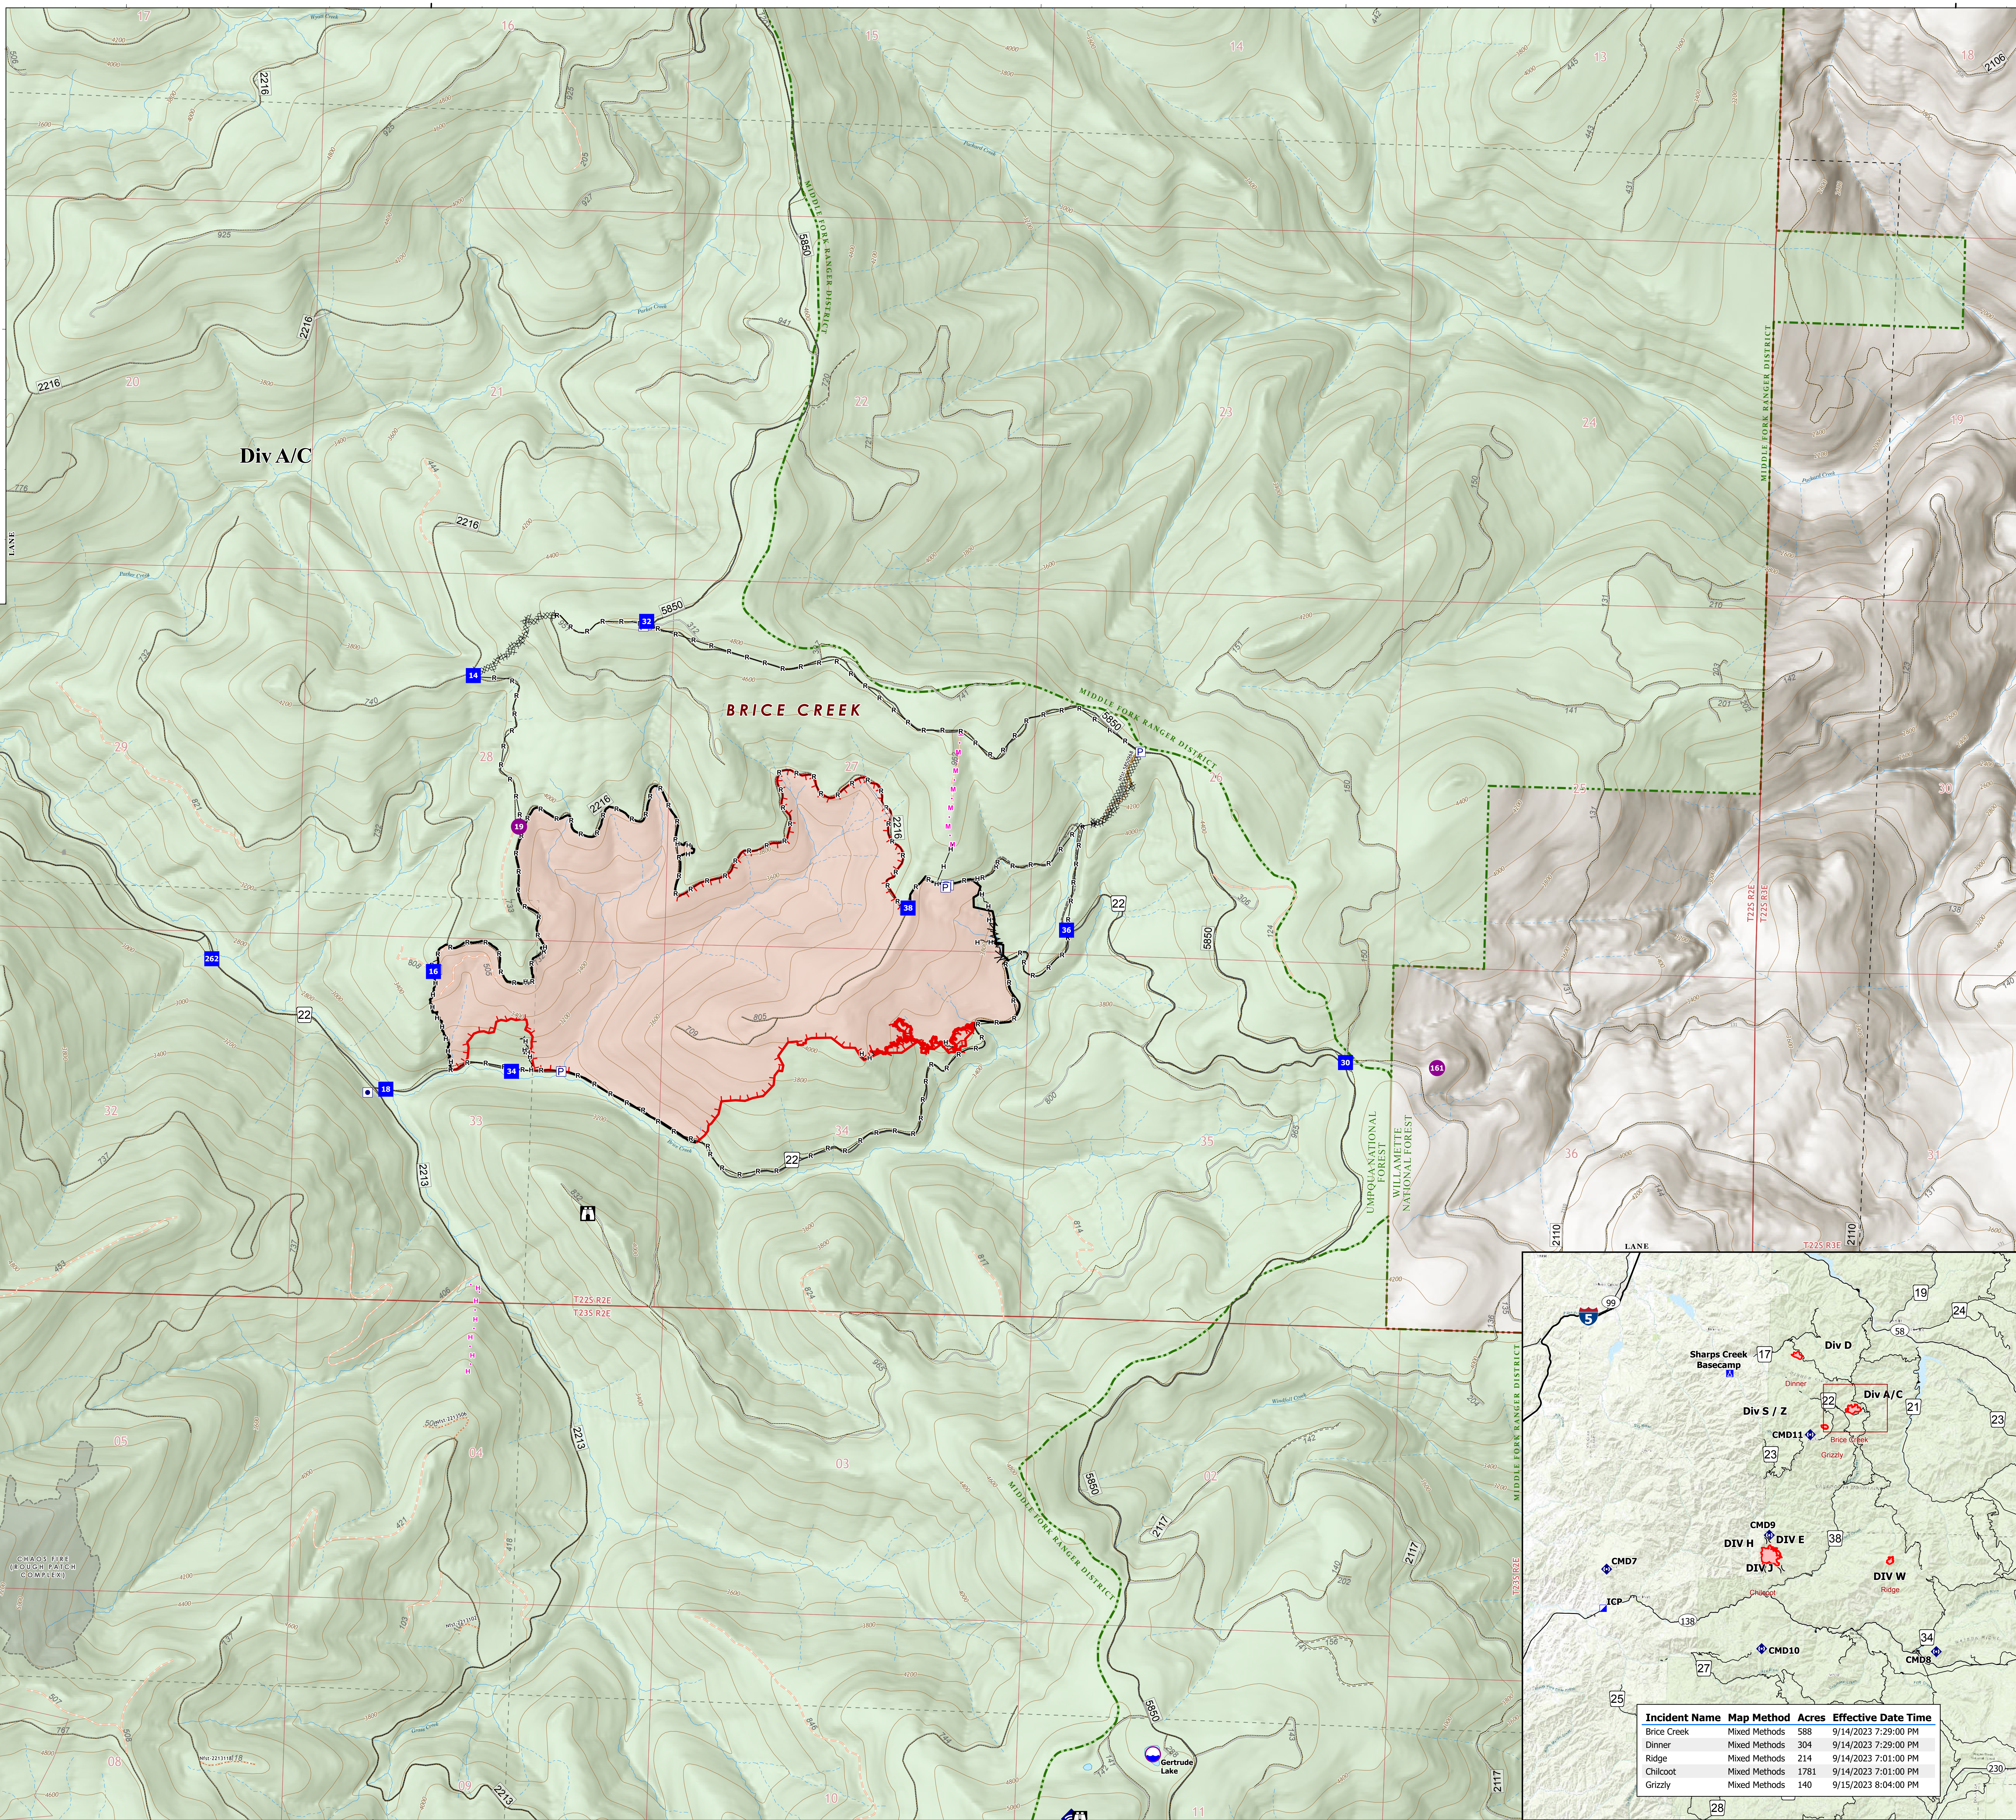

Operations

Umpqua Fires

Brice Creek

09/18/2023

- Dip Site
- Helipoint
- Drop Point
- Lockout
- ◆ Internet Access
- ▲ Hazard
- Water Source
- ▭ Contained
- ▭ Uncontained Fire Edge
- ▭ Completed Dozer Line
- ▭ Completed Fuel Break
- ▭ Completed Hand Line
- ▭ Completed Road as Line
- ▭ Planned Hand Line
- ▭ Planned Mixed Construction Line
- ▭ Access or Improved Road
- ▭ Other
- ▭ Road Repair
- ▭ Fire Edge (Field Collection)
- ▭ Closed Road
- ▭ Fire Area
- ▭ US Forest Service (USFS)

Incident Name	Map Method	Acres	Effective Date Time
Brice Creek	Mixed Methods	588	9/14/2023 7:29:00 PM
Dinner	Mixed Methods	304	9/14/2023 7:29:00 PM
Ridge	Mixed Methods	214	9/14/2023 7:01:00 PM
Chilcoot	Mixed Methods	1781	9/14/2023 7:01:00 PM
Grizzly	Mixed Methods	140	9/15/2023 8:04:00 PM

NW Team 6
9/17/2023 2148
Mixed Methods
North American 1983 Datum, Lant, long, GCS