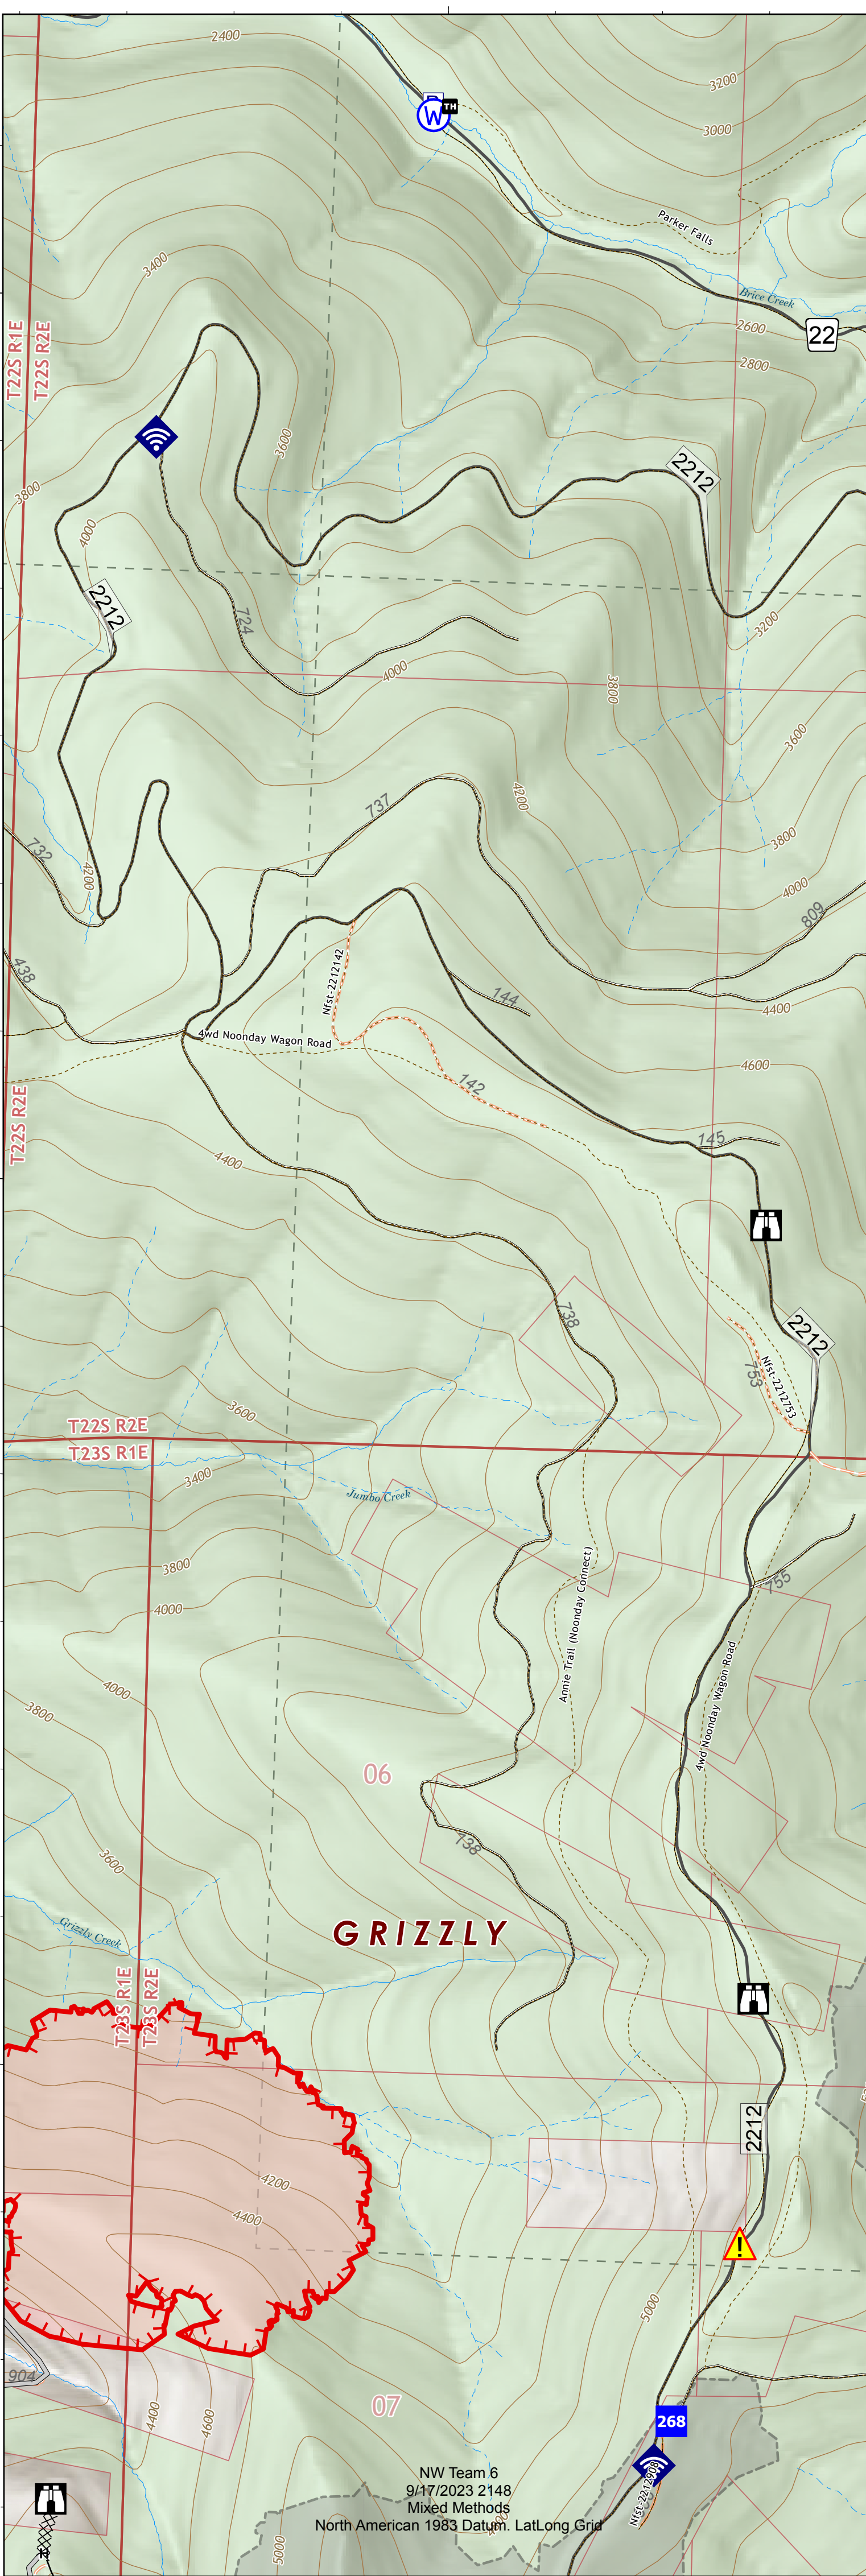

Operations

Umpqua Fires

Brice Creek

09/18/2023

- Dip Site
- Helipoint
- Drop Point
- Lockout
- ◆ Internet Access
- ▲ Hazard
- Water Source
- ▭ Contained
- ▭ Uncontained Fire Edge
- ▭ Completed Dozer Line
- ▭ Completed Fuel Break
- ▭ Completed Hand Line
- ▭ Completed Road as Line
- ▭ Planned Hand Line
- ▭ Planned Mixed Construction Line
- ▭ Access or Improved Road
- ▭ Other
- ▭ Road Repair
- ▭ Fire Edge (Field Collection)
- ▭ Closed Road
- ▭ Fire Area
- ▭ US Forest Service (USFS)

Incident Name	Map Method	Acres	Effective Date Time
Brice Creek	Mixed Methods	588	9/14/2023 7:29:00 PM
Dinner	Mixed Methods	304	9/14/2023 7:29:00 PM
Ridge	Mixed Methods	214	9/14/2023 7:01:00 PM
Chilcoot	Mixed Methods	1781	9/14/2023 7:01:00 PM
Grizzly	Mixed Methods	140	9/15/2023 8:04:00 PM

NW Team 6
9/17/2023 2148
Mixed Methods
North American 1983 Datum, Lant, long, GCS