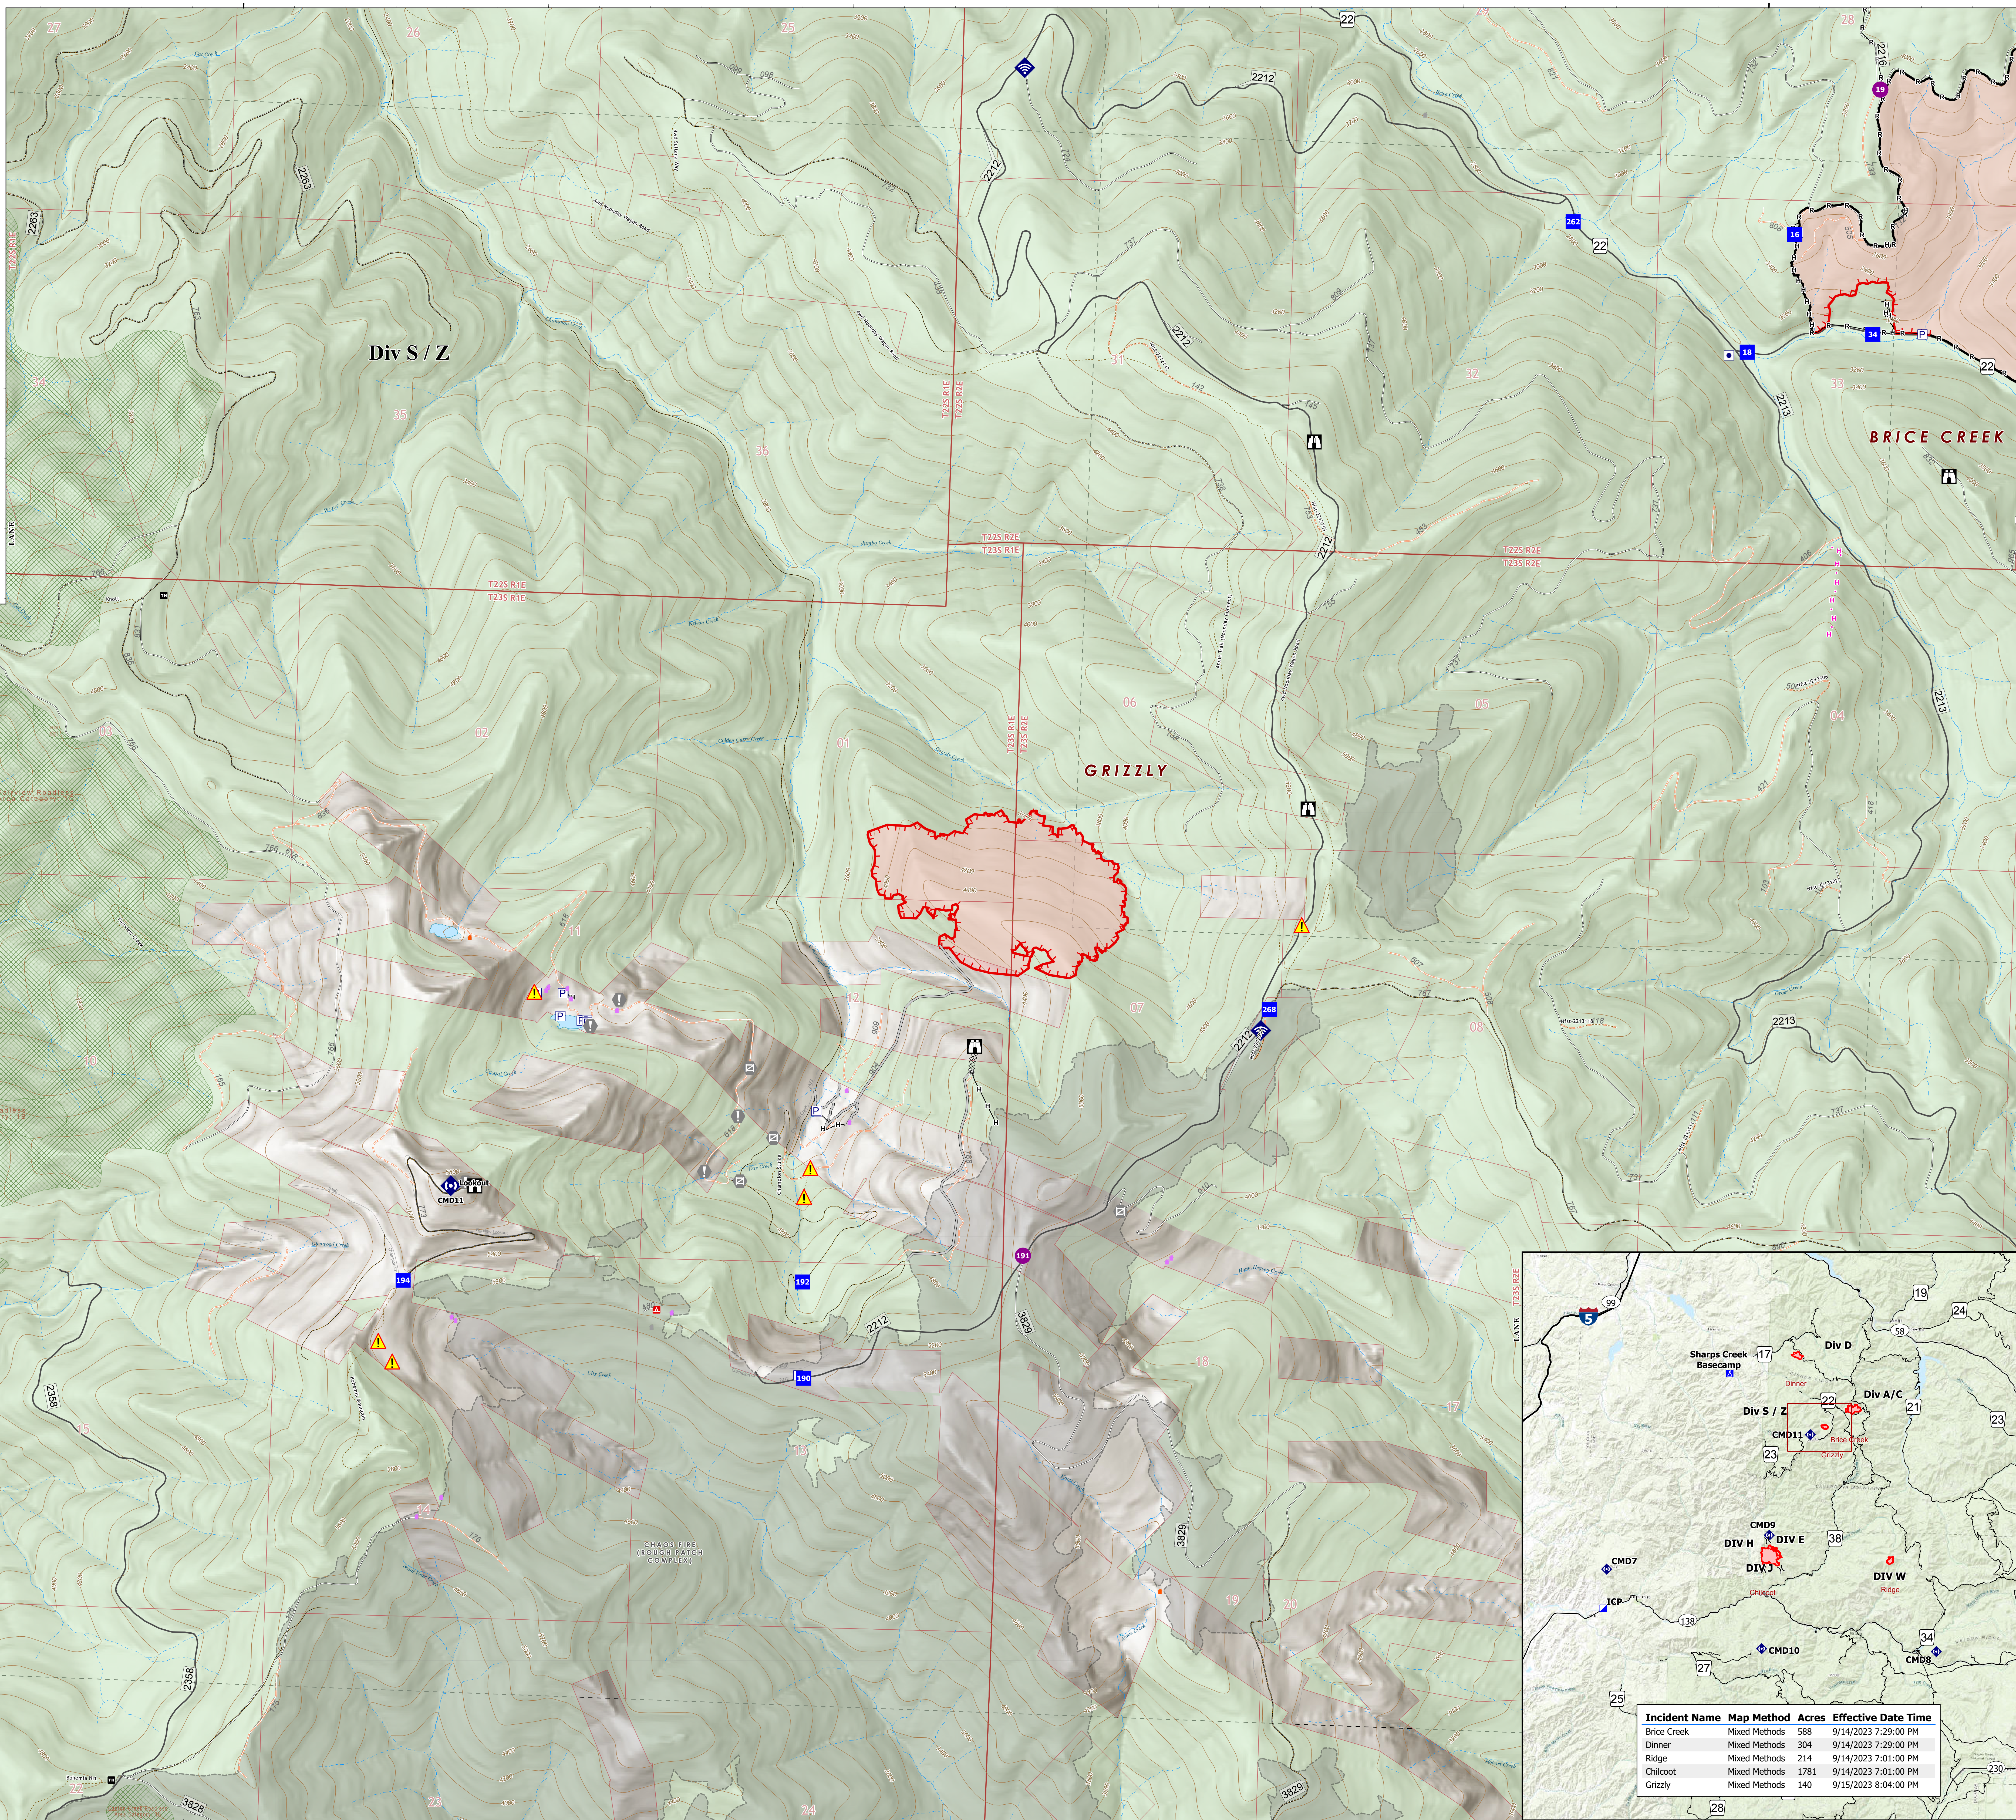

# Operations

Umpqua Fires

Grizzly

09/18/2023

- Helispot
- Drop Point
- Lookout
- ⊘ Value at Risk
- ⊘ Gate
- ⊘ Internet Access
- ⊘ Repeater
- ▲ Hazard
- Contained
- Uncontained Fire Edge
- Completed Dozer Line
- Completed Hand Line
- Completed Road as Line
- Planned Hand Line
- Access or Improved Road
- Closed Road
- Fire Area
- Roadless Area
- US Forest Service (USFS)

Incident Name	Map Method	Acres	Effective Date Time
Brice Creek	Mixed Methods	588	9/14/2023 7:29:00 PM
Dinner	Mixed Methods	304	9/14/2023 7:29:00 PM
Ridge	Mixed Methods	214	9/14/2023 7:01:00 PM
Chilcoot	Mixed Methods	1781	9/14/2023 7:01:00 PM
Grizzly	Mixed Methods	140	9/15/2023 8:04:00 PM

NW Team 6  
9/17/2023 2:58  
Mixed Methods  
North American 1983 Datum, Lat,Long GCS