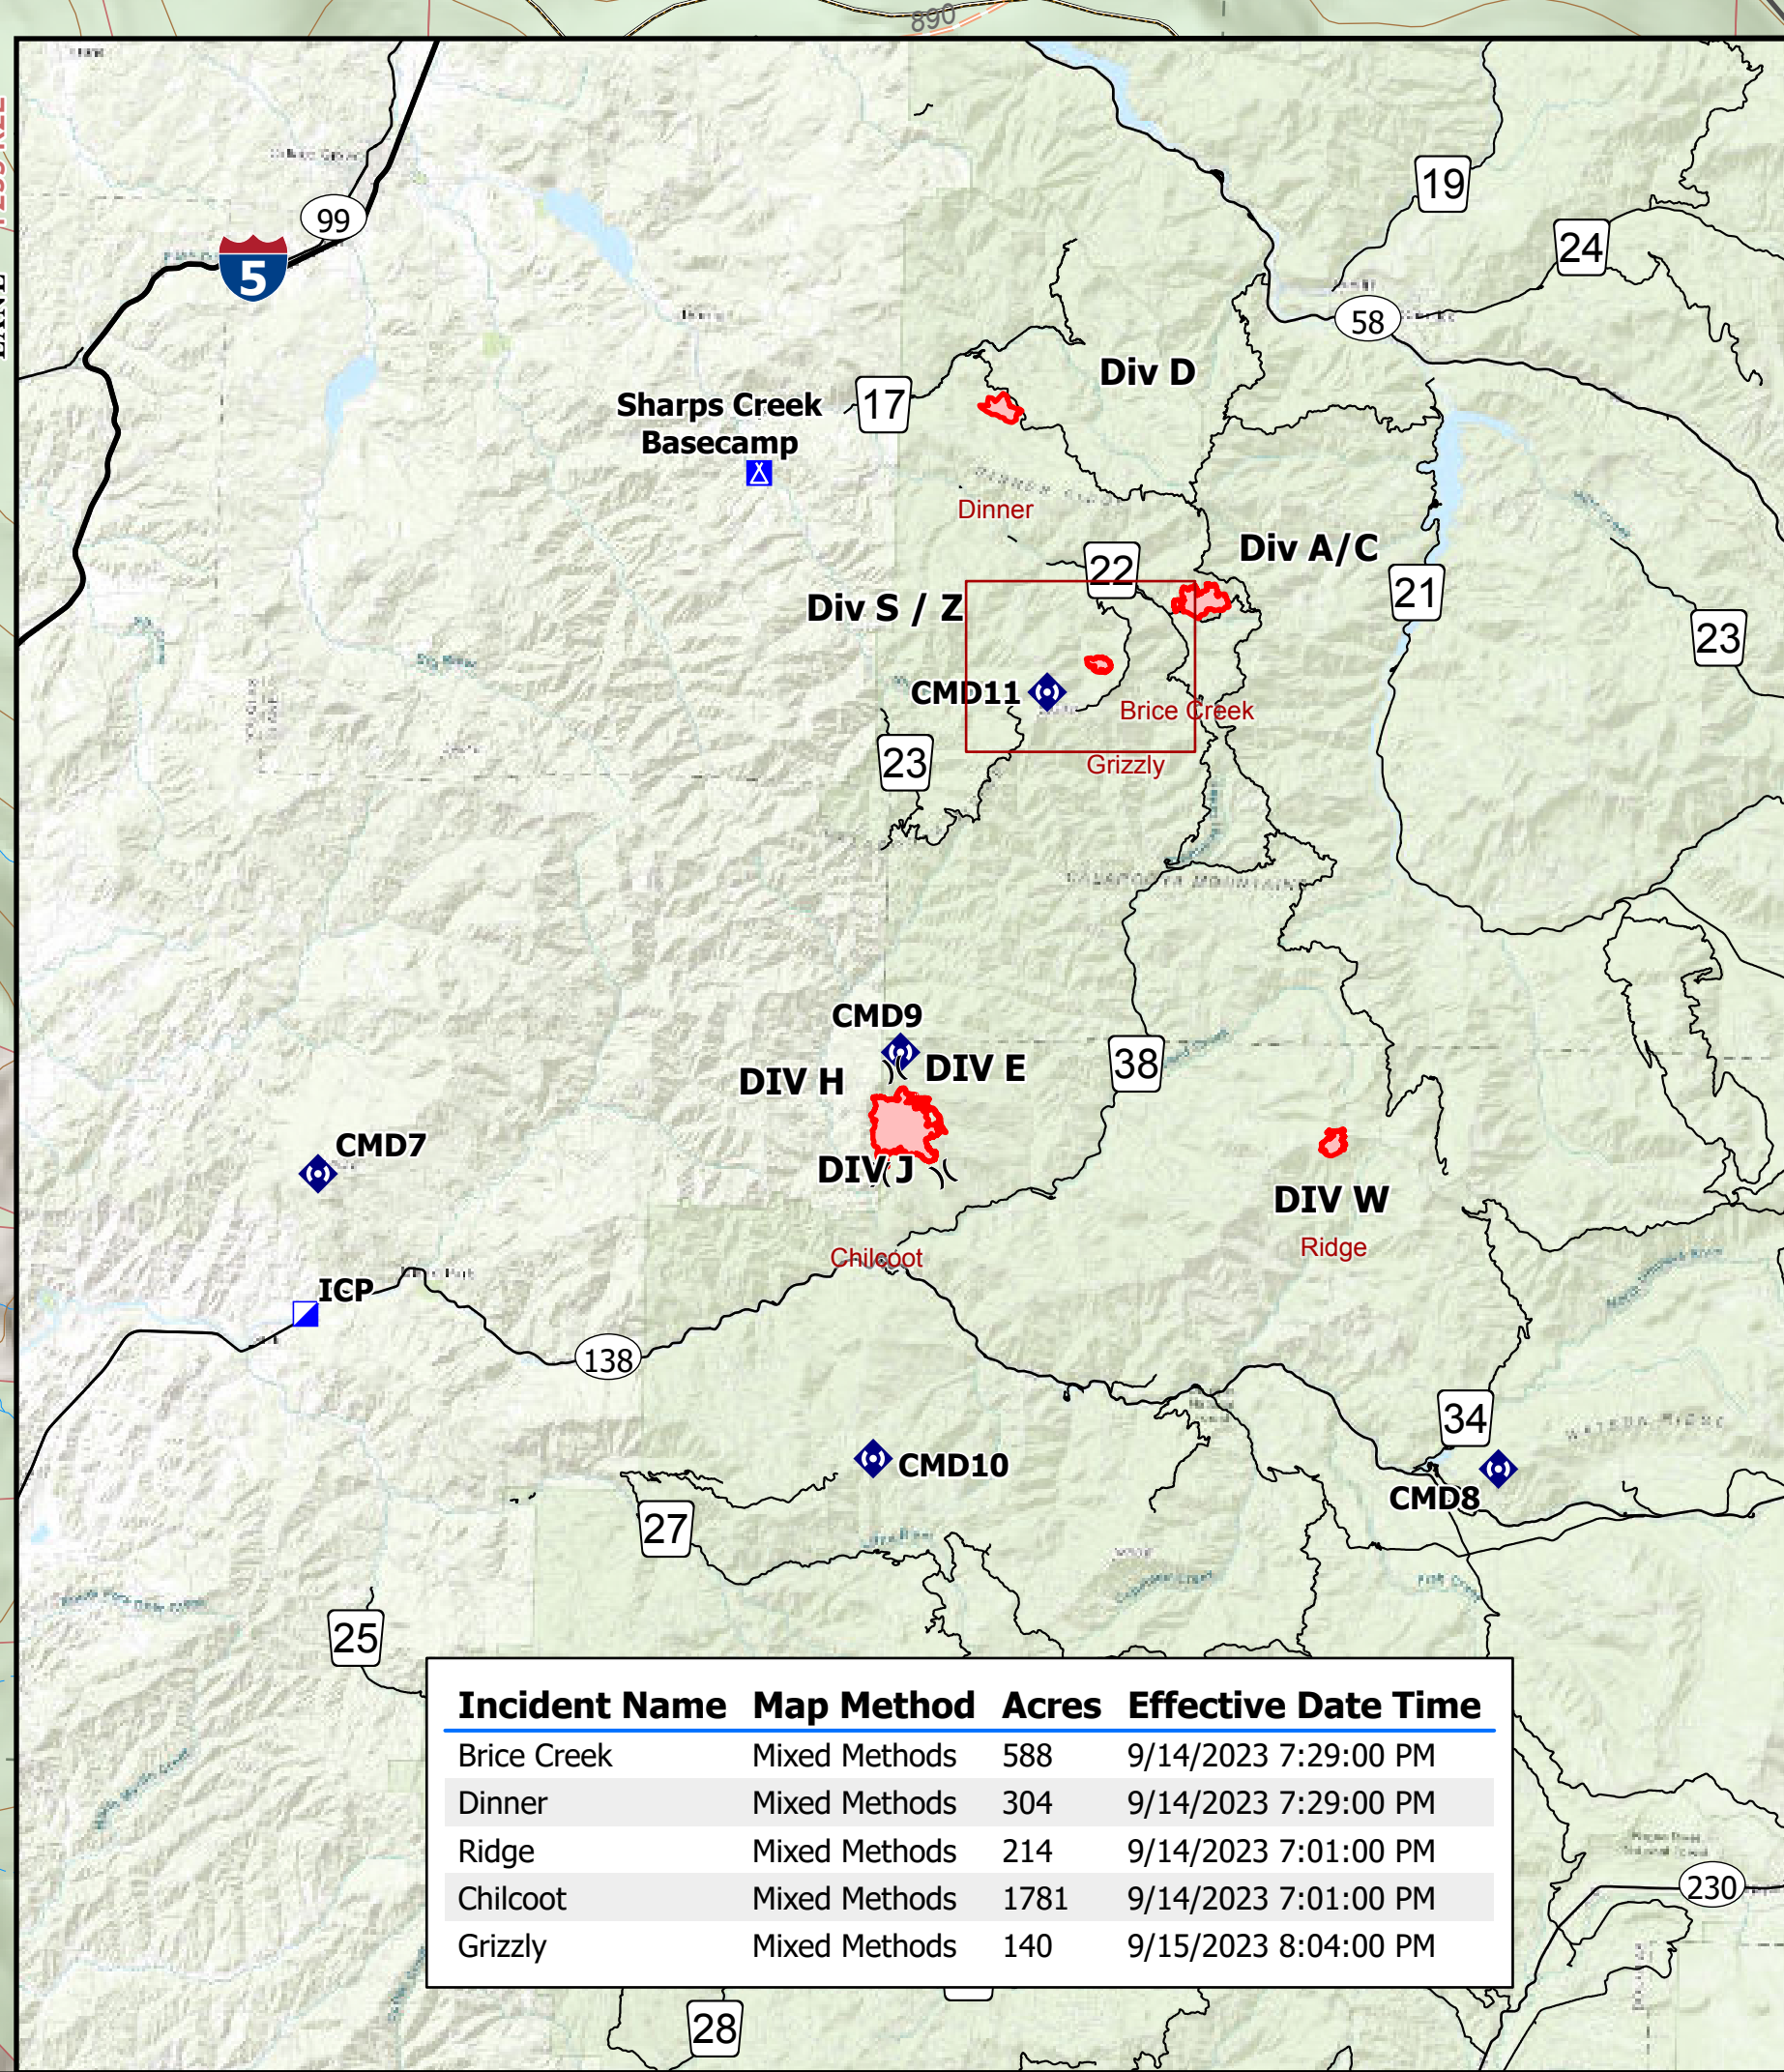

# Operations

Umpqua Fires

Grizzly

09/18/2023

- Helispot
- Drop Point
- Lookout
- ⊘ Value at Risk
- ⊘ Gate
- ⊘ Internet Access
- ⊘ Repeater
- ▲ Hazard
- Contained
- Uncontained Fire Edge
- Completed Dozer Line
- Completed Hand Line
- Completed Road as Line
- Planned Hand Line
- Access or Improved Road
- Closed Road
- Fire Area
- Roadless Area
- US Forest Service (USFS)

Incident Name	Map Method	Acres	Effective Date Time
Brice Creek	Mixed Methods	588	9/14/2023 7:29:00 PM
Dinner	Mixed Methods	304	9/14/2023 7:29:00 PM
Ridge	Mixed Methods	214	9/14/2023 7:01:00 PM
Chilcoot	Mixed Methods	1781	9/14/2023 7:01:00 PM
Grizzly	Mixed Methods	140	9/15/2023 8:04:00 PM

NW Team 6  
9/17/2023 2:58  
Mixed Methods  
North American 1983 Datum, Lat,Long GCS