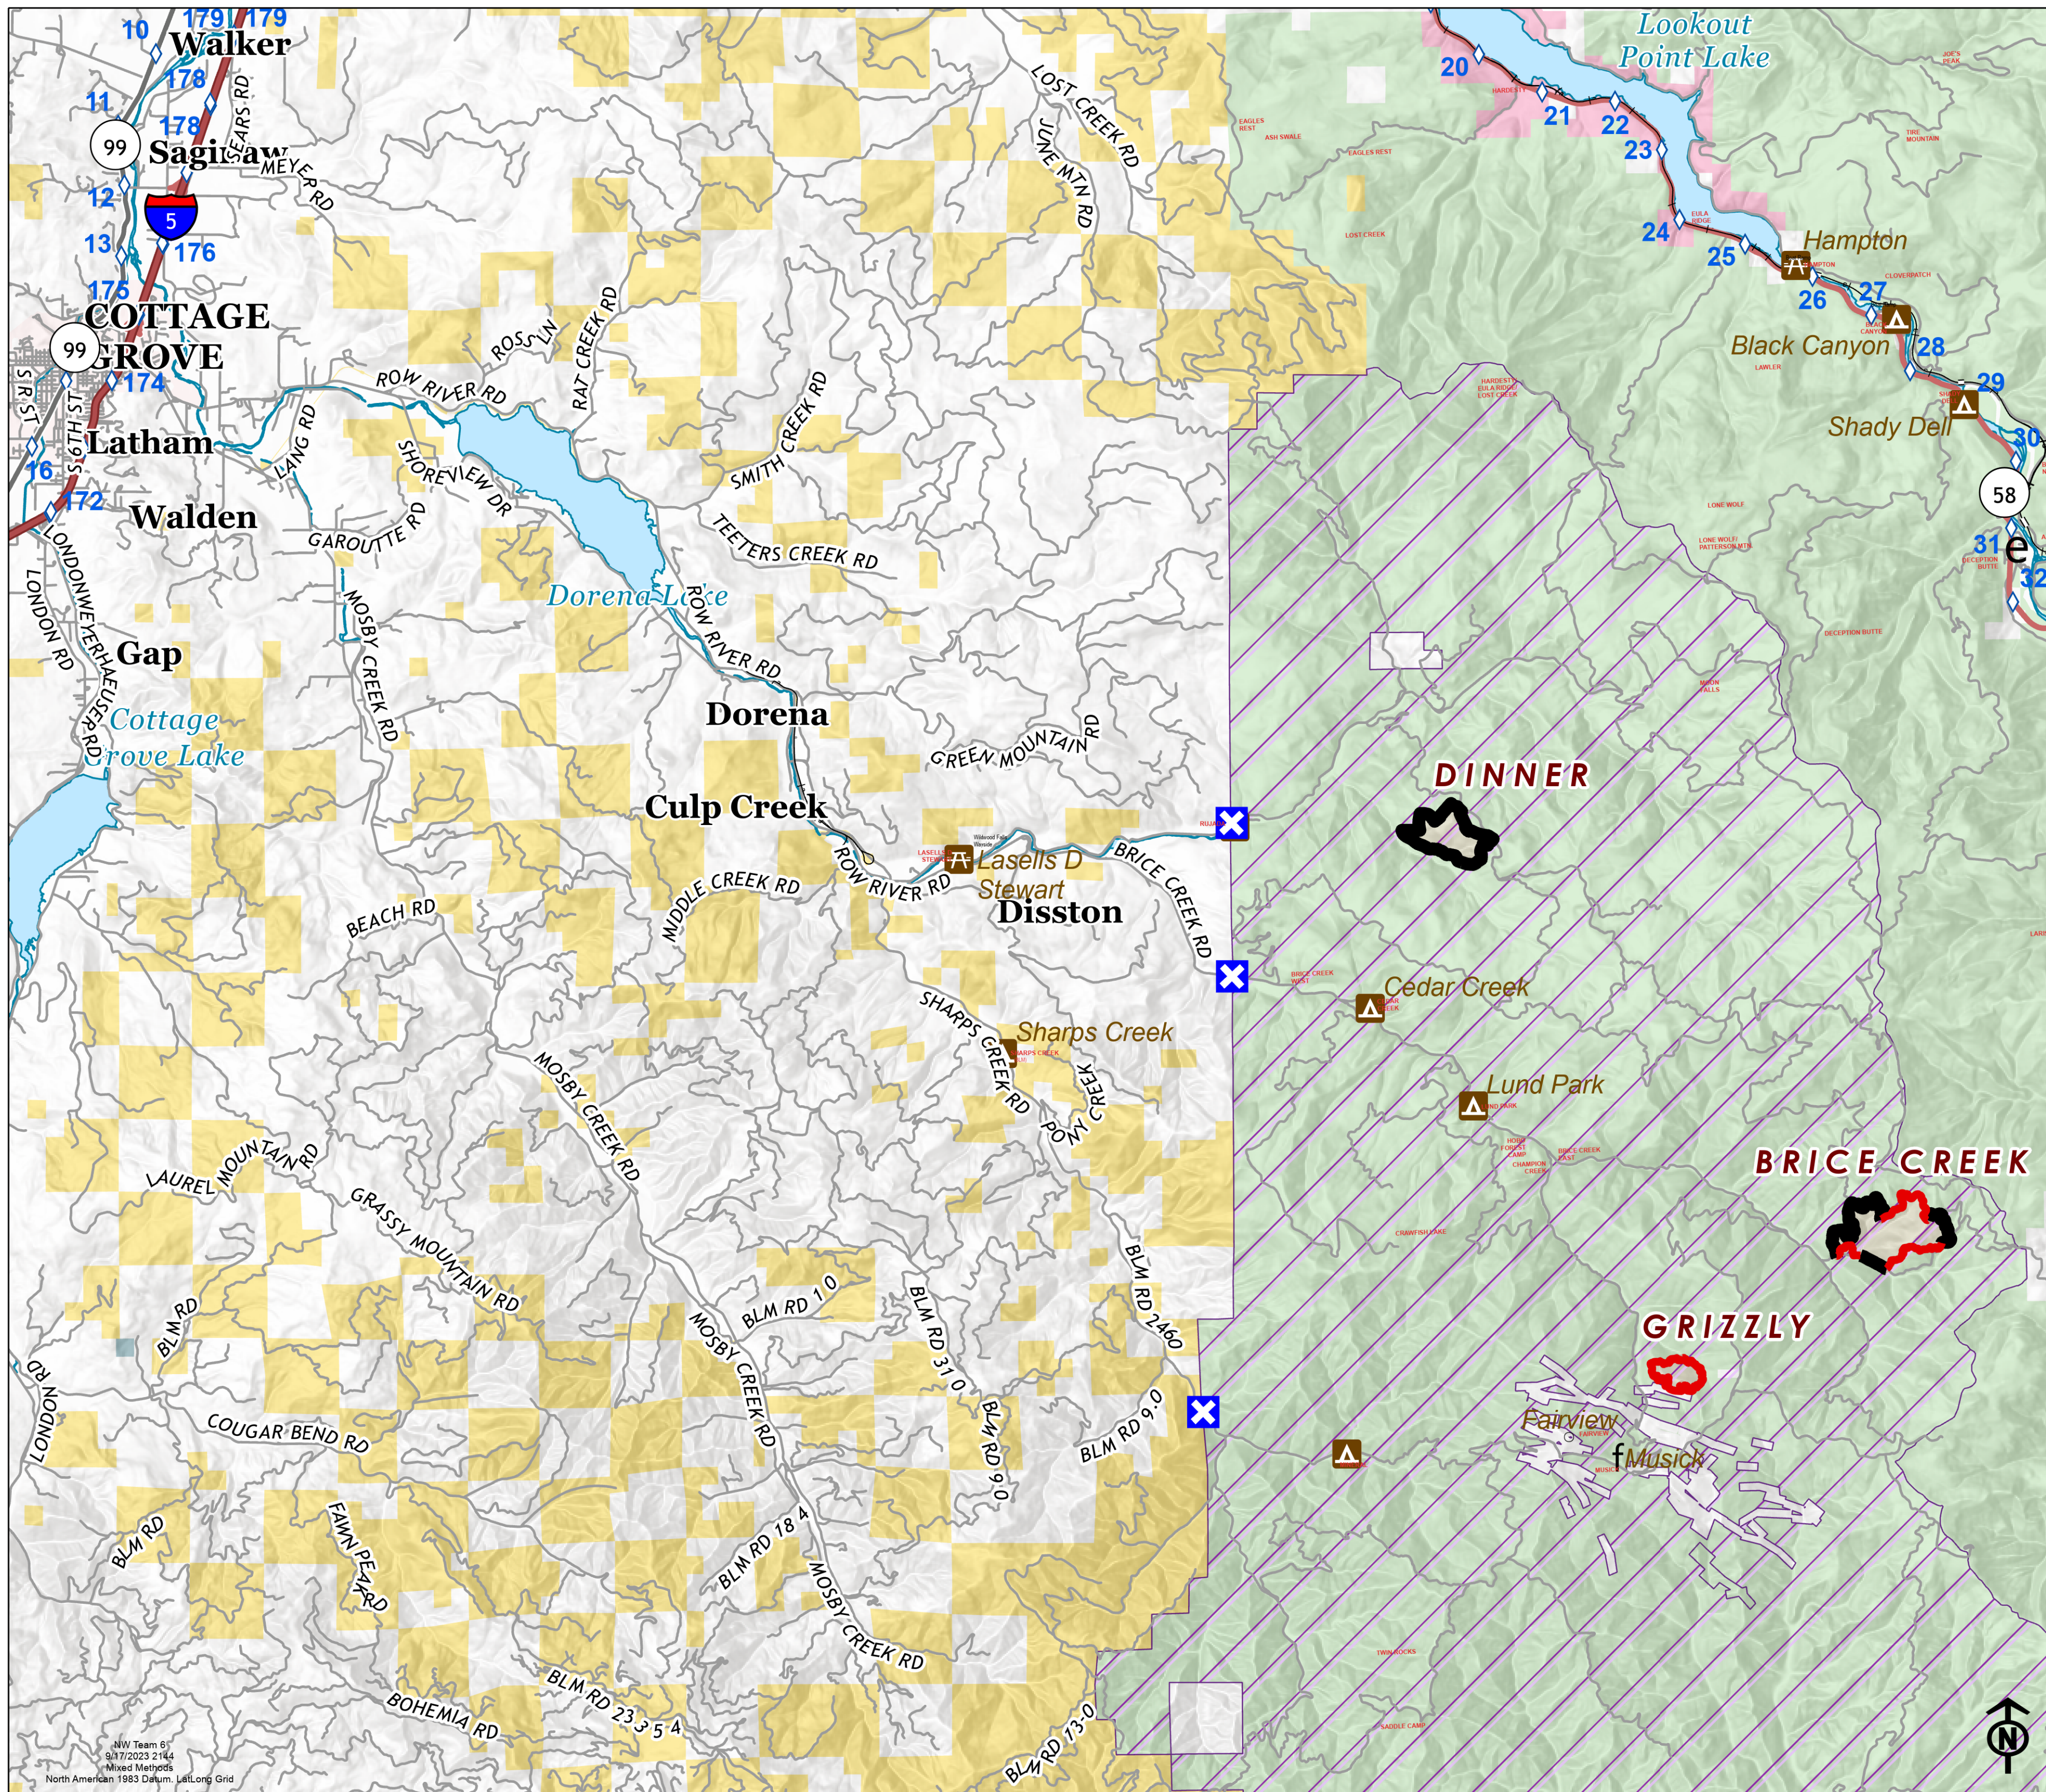

Public Information

Umpqua Fires

Brice Creek, Dinner, Grizzly

09/18/2023

Incident Name	Acres	Effective Date Time
Brice Creek	588	9/14/2023 7:29:00 PM
Dinner	304	9/14/2023 7:29:00 PM
Grizzly	140	9/15/2023 8:04:00 PM

- Closure
- Contained
- Uncontained Fire Edge
- Fire Area
- Fire Closure Area
- Bureau of Land Management (BLM)
- Department of Defense (DOD)
- Local Government
- US Forest Service (USFS)

More Information:

NW Team 6
9/17/2023 2:14
Mixed Methods
North American 1983 Datum, LatLong Grid