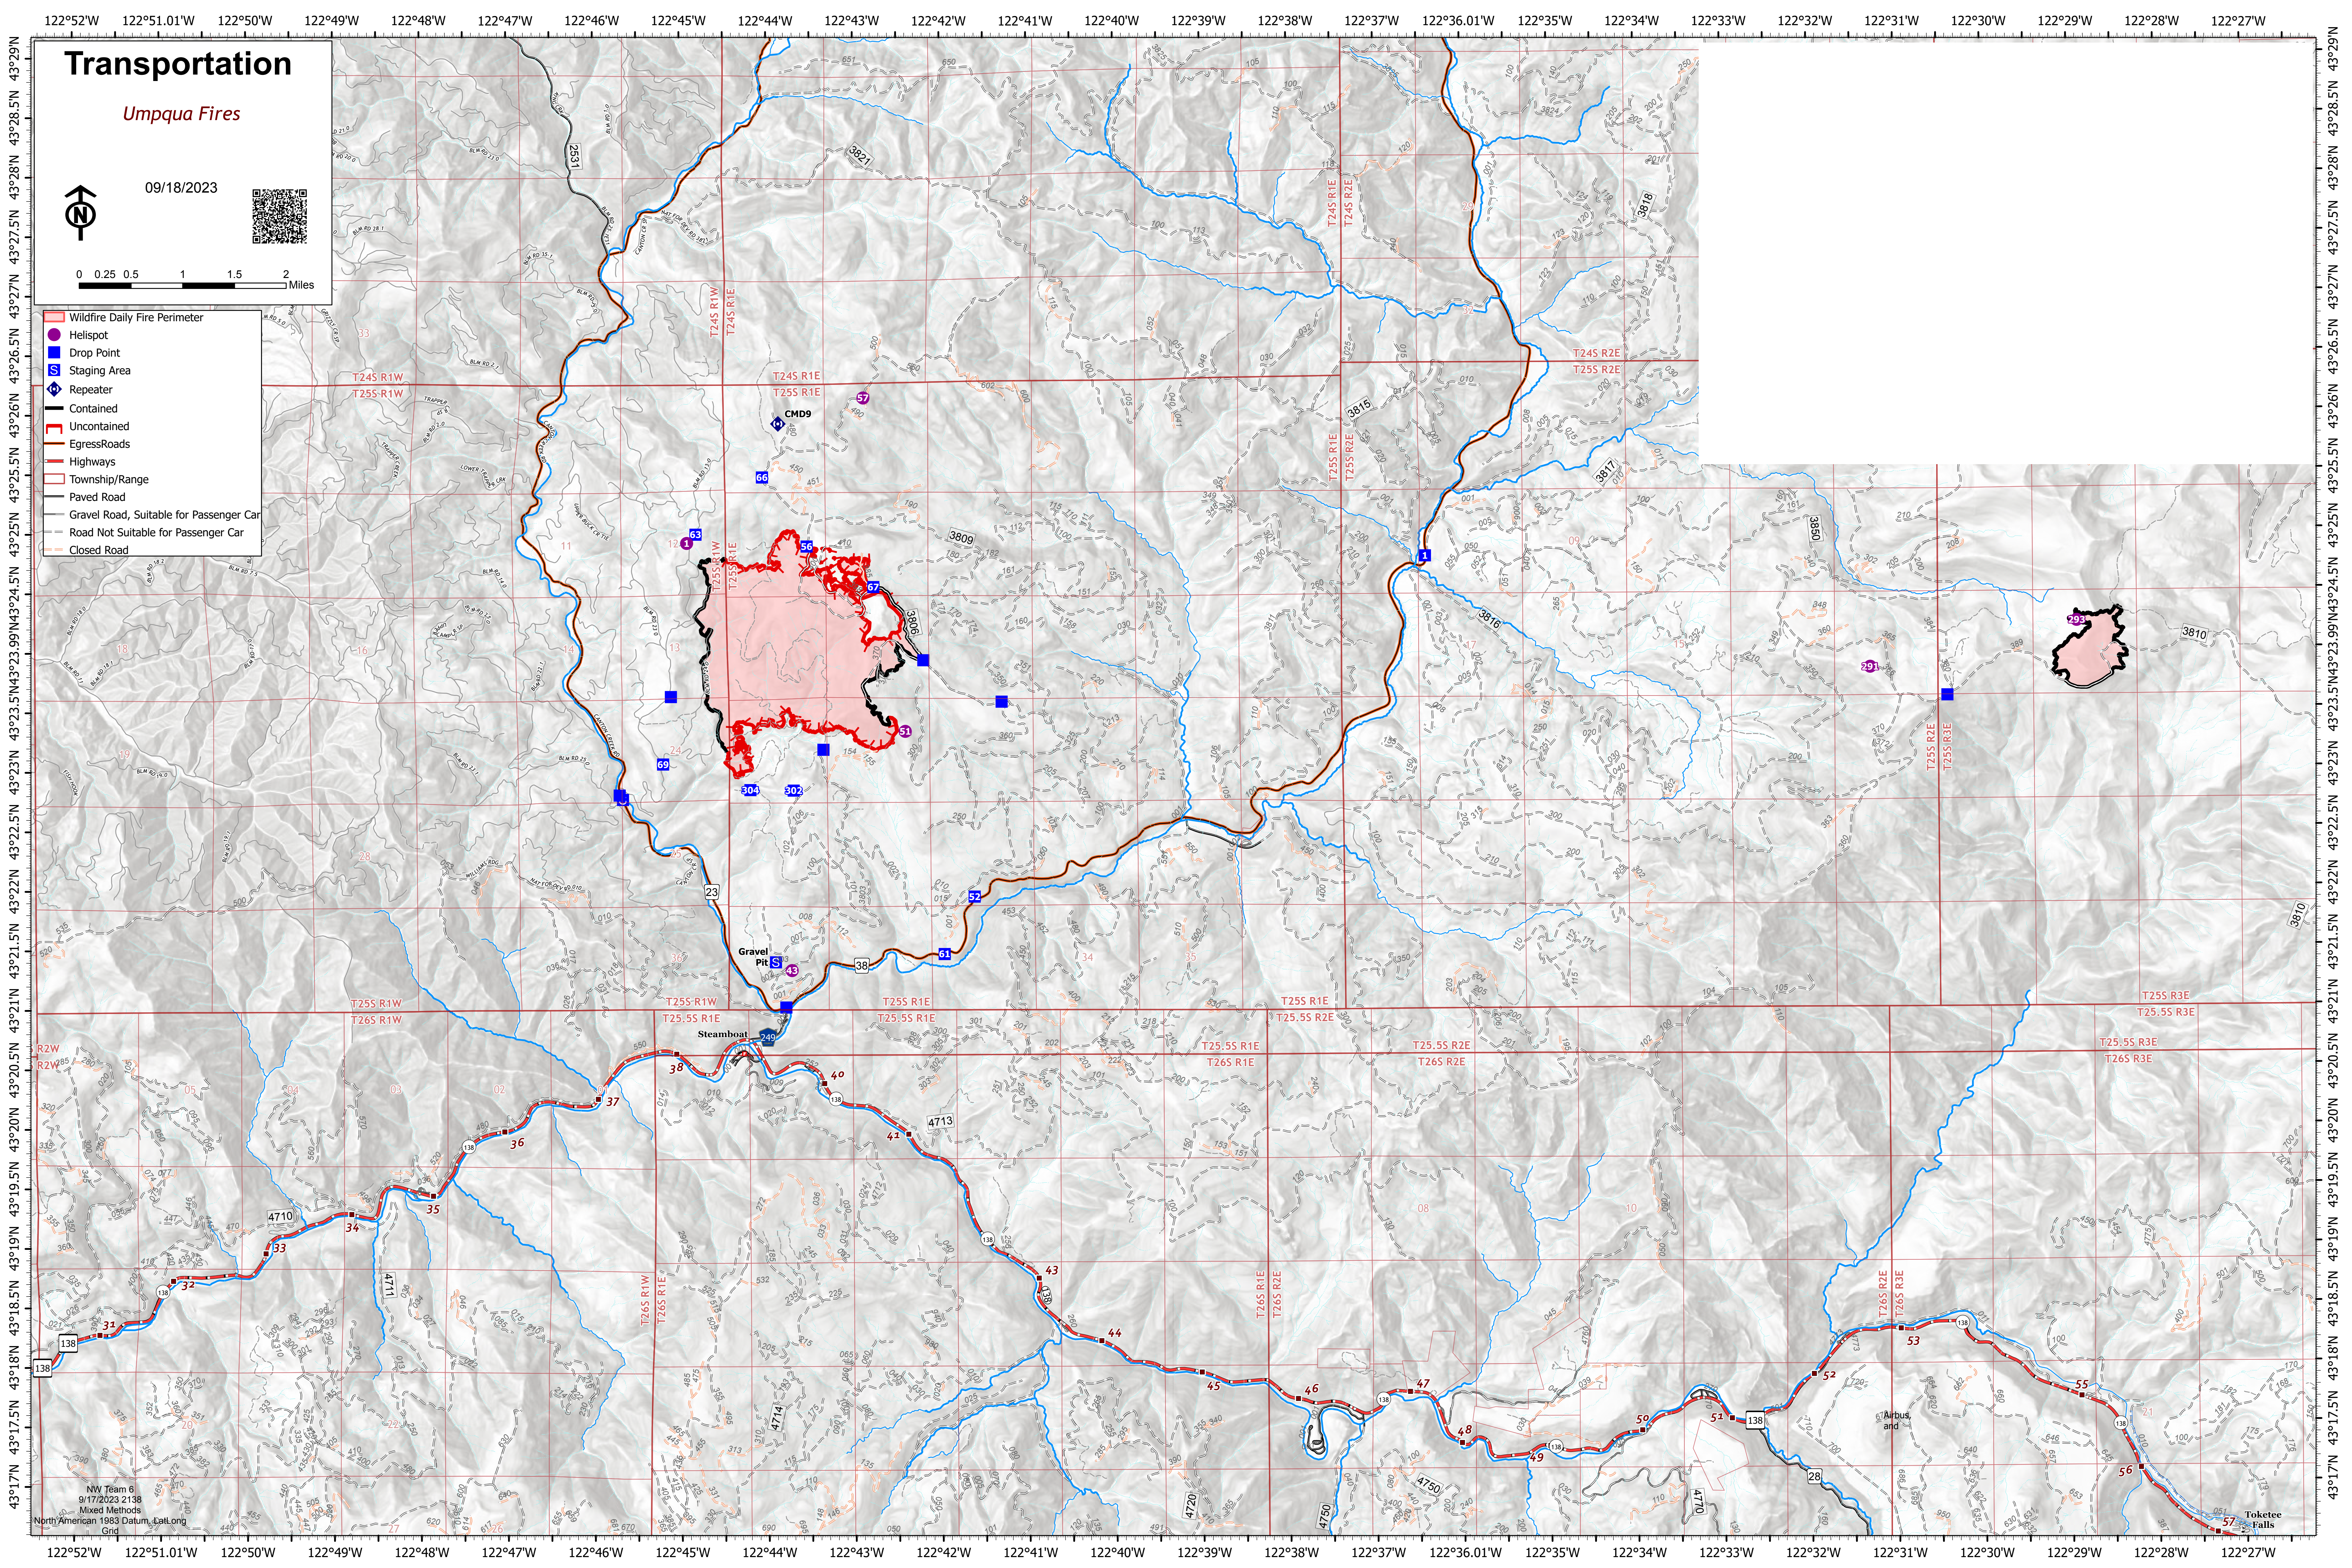

Transportation

Umpqua Fires

09/18/2023

0 0.25 0.5 1 1.5 2 Miles

- Wildfire Daily Fire Perimeter
- Helispot
- Drop Point
- Staging Area
- Repeater
- Contained
- Uncontained
- Egress Roads
- Highways
- Township/Range
- Paved Road
- Gravel Road, Suitable for Passenger Car
- Road Not Suitable for Passenger Car
- Closed Road

NW Team 6
9/17/2023 2138
Mixed Methods
North American 1983 Datum, Contour
Grid

Tokete Falls