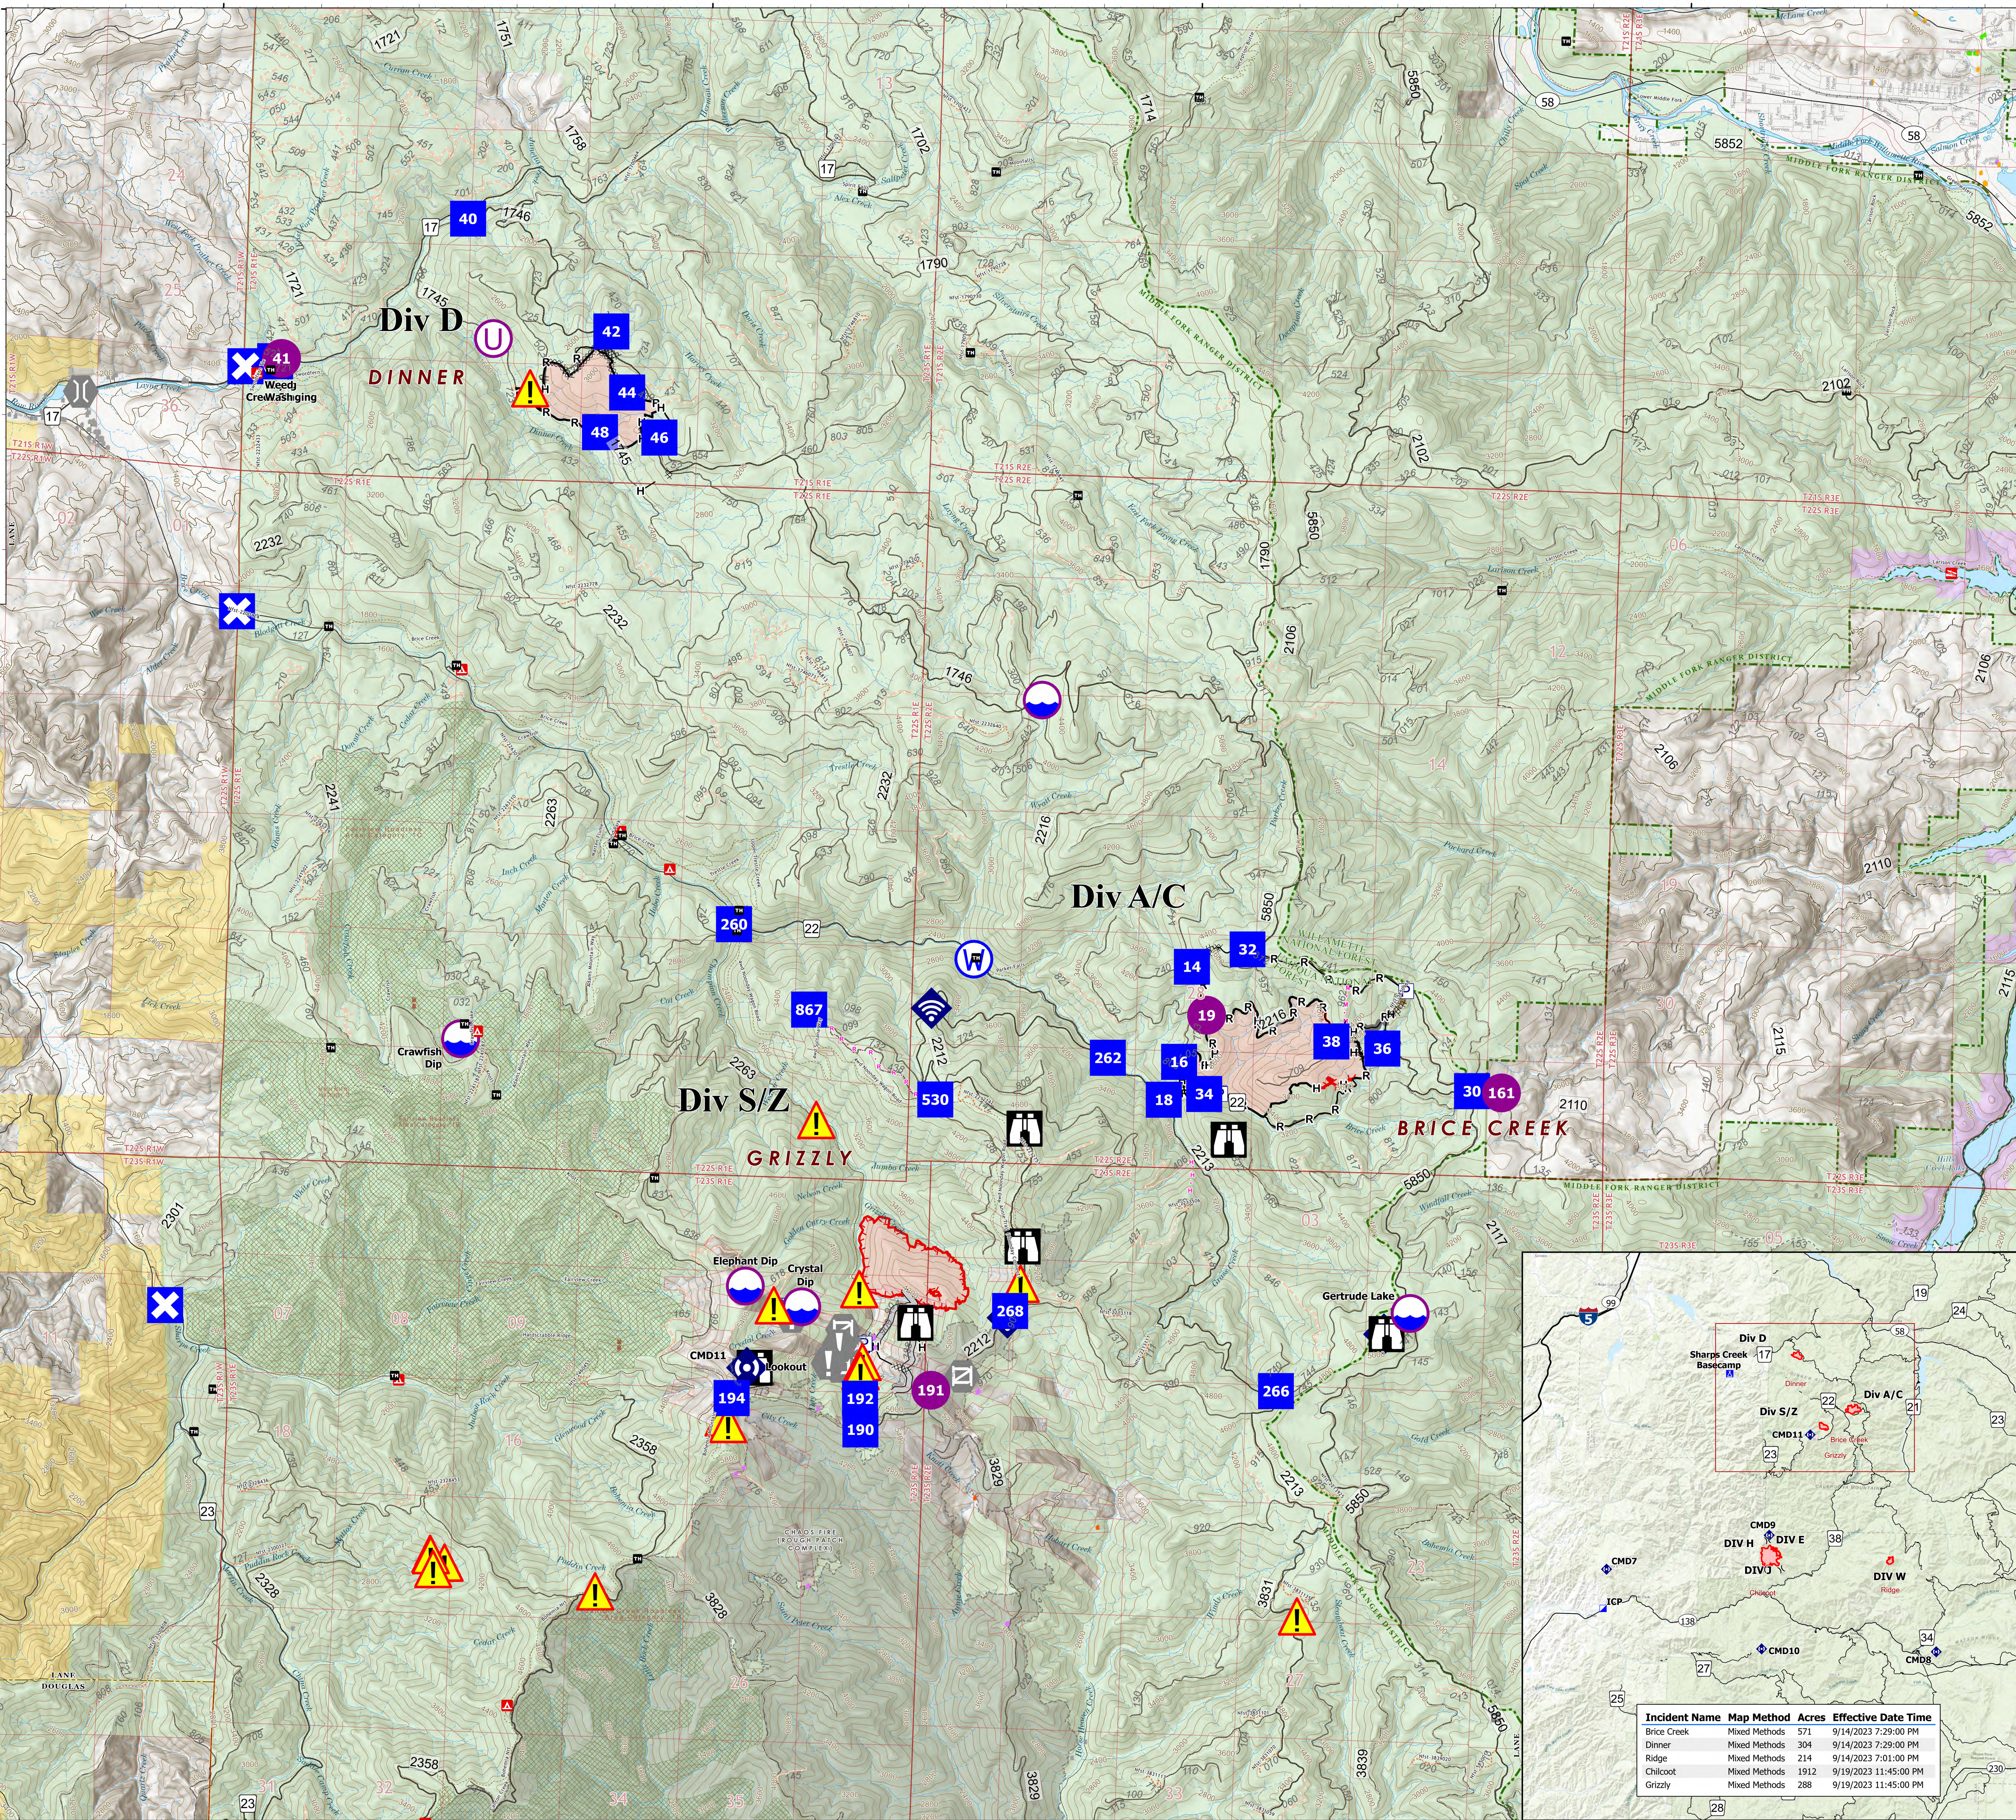

# Operations

Umpqua Fires

Brice Creek, Dinner, Grizzly

09/21/2023

- Dip Site
- Helipad
- Unimproved Landing Area
- Drop Point
- Camp
- Staging Area
- Lookout
- Value at Risk
- Other
- Gate
- Bridge
- Internet Access
- Radiator
- Hazard
- Water Source
- Contained
- Uncountained Fire Edge
- Completed Dozer Line
- Completed Hand Line
- Completed Road as Line
- Planned Road as Line
- Planned Mined Construction Line
- Planned Road as Line
- Access or Improved Road
- Road Repair
- Closed Road
- Fire Area
- Roadless Area
- Bureau of Land Management (BLM)
- Department of Defense (DOD)
- US Forest Service (USFS)

Incident Name	Map Method	Acres	Effective Date Time
Brice Creek	Mixed Methods	571	9/14/2023 7:29:00 PM
Dinner	Mixed Methods	304	9/14/2023 7:29:00 PM
Ridge	Mixed Methods	214	9/14/2023 7:01:00 PM
Chilcoot	Mixed Methods	1912	9/19/2023 11:45:00 PM
Grizzly	Mixed Methods	288	9/19/2023 11:45:00 PM