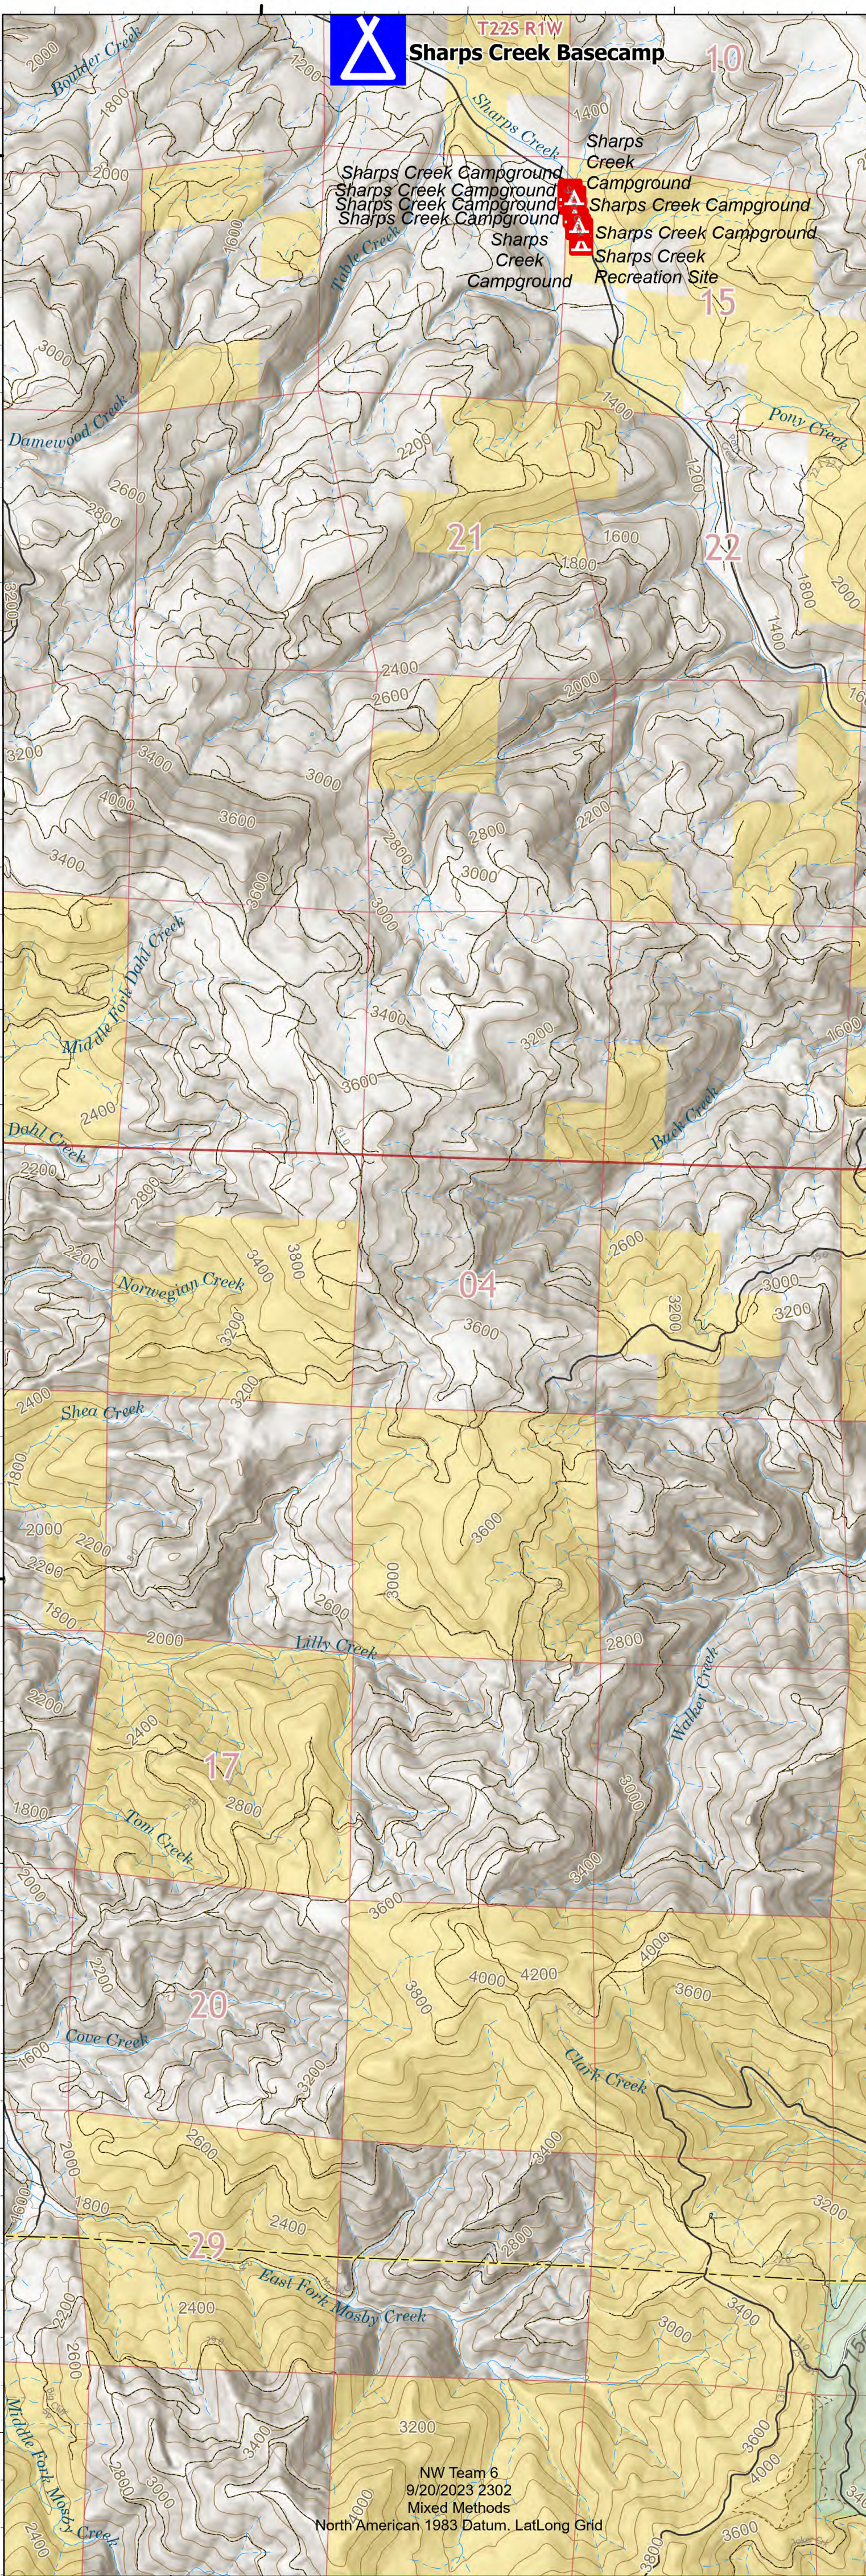

# Operations

Umpqua Fires

Brice Creek, Dinner, Grizzly

09/21/2023

- Dip Site
- Helipad
- Unimproved Landing Area
- Drop Point
- Camp
- Staging Area
- Lookout
- Value at Risk
- Other
- Gate
- Bridge
- Internet Access
- Radiator
- Hazard
- Water Source
- Contained
- Uncountained Fire Edge
- Completed Dozer Line
- Completed Hand Line
- Completed Road as Line
- Planned Road as Line
- Planned Mined Construction Line
- Planned Road as Line
- Access or Improved Road
- Road Repair
- Closed Road
- Fire Area
- Roadless Area
- Bureau of Land Management (BLM)
- Department of Defense (DOD)
- US Forest Service (USFS)

Incident Name	Map Method	Acres	Effective Date Time
Brice Creek	Mixed Methods	571	9/14/2023 7:29:00 PM
Dinner	Mixed Methods	304	9/14/2023 7:29:00 PM
Ridge	Mixed Methods	214	9/14/2023 7:01:00 PM
Chilcoot	Mixed Methods	1912	9/19/2023 11:45:00 PM
Grizzly	Mixed Methods	288	9/19/2023 11:45:00 PM