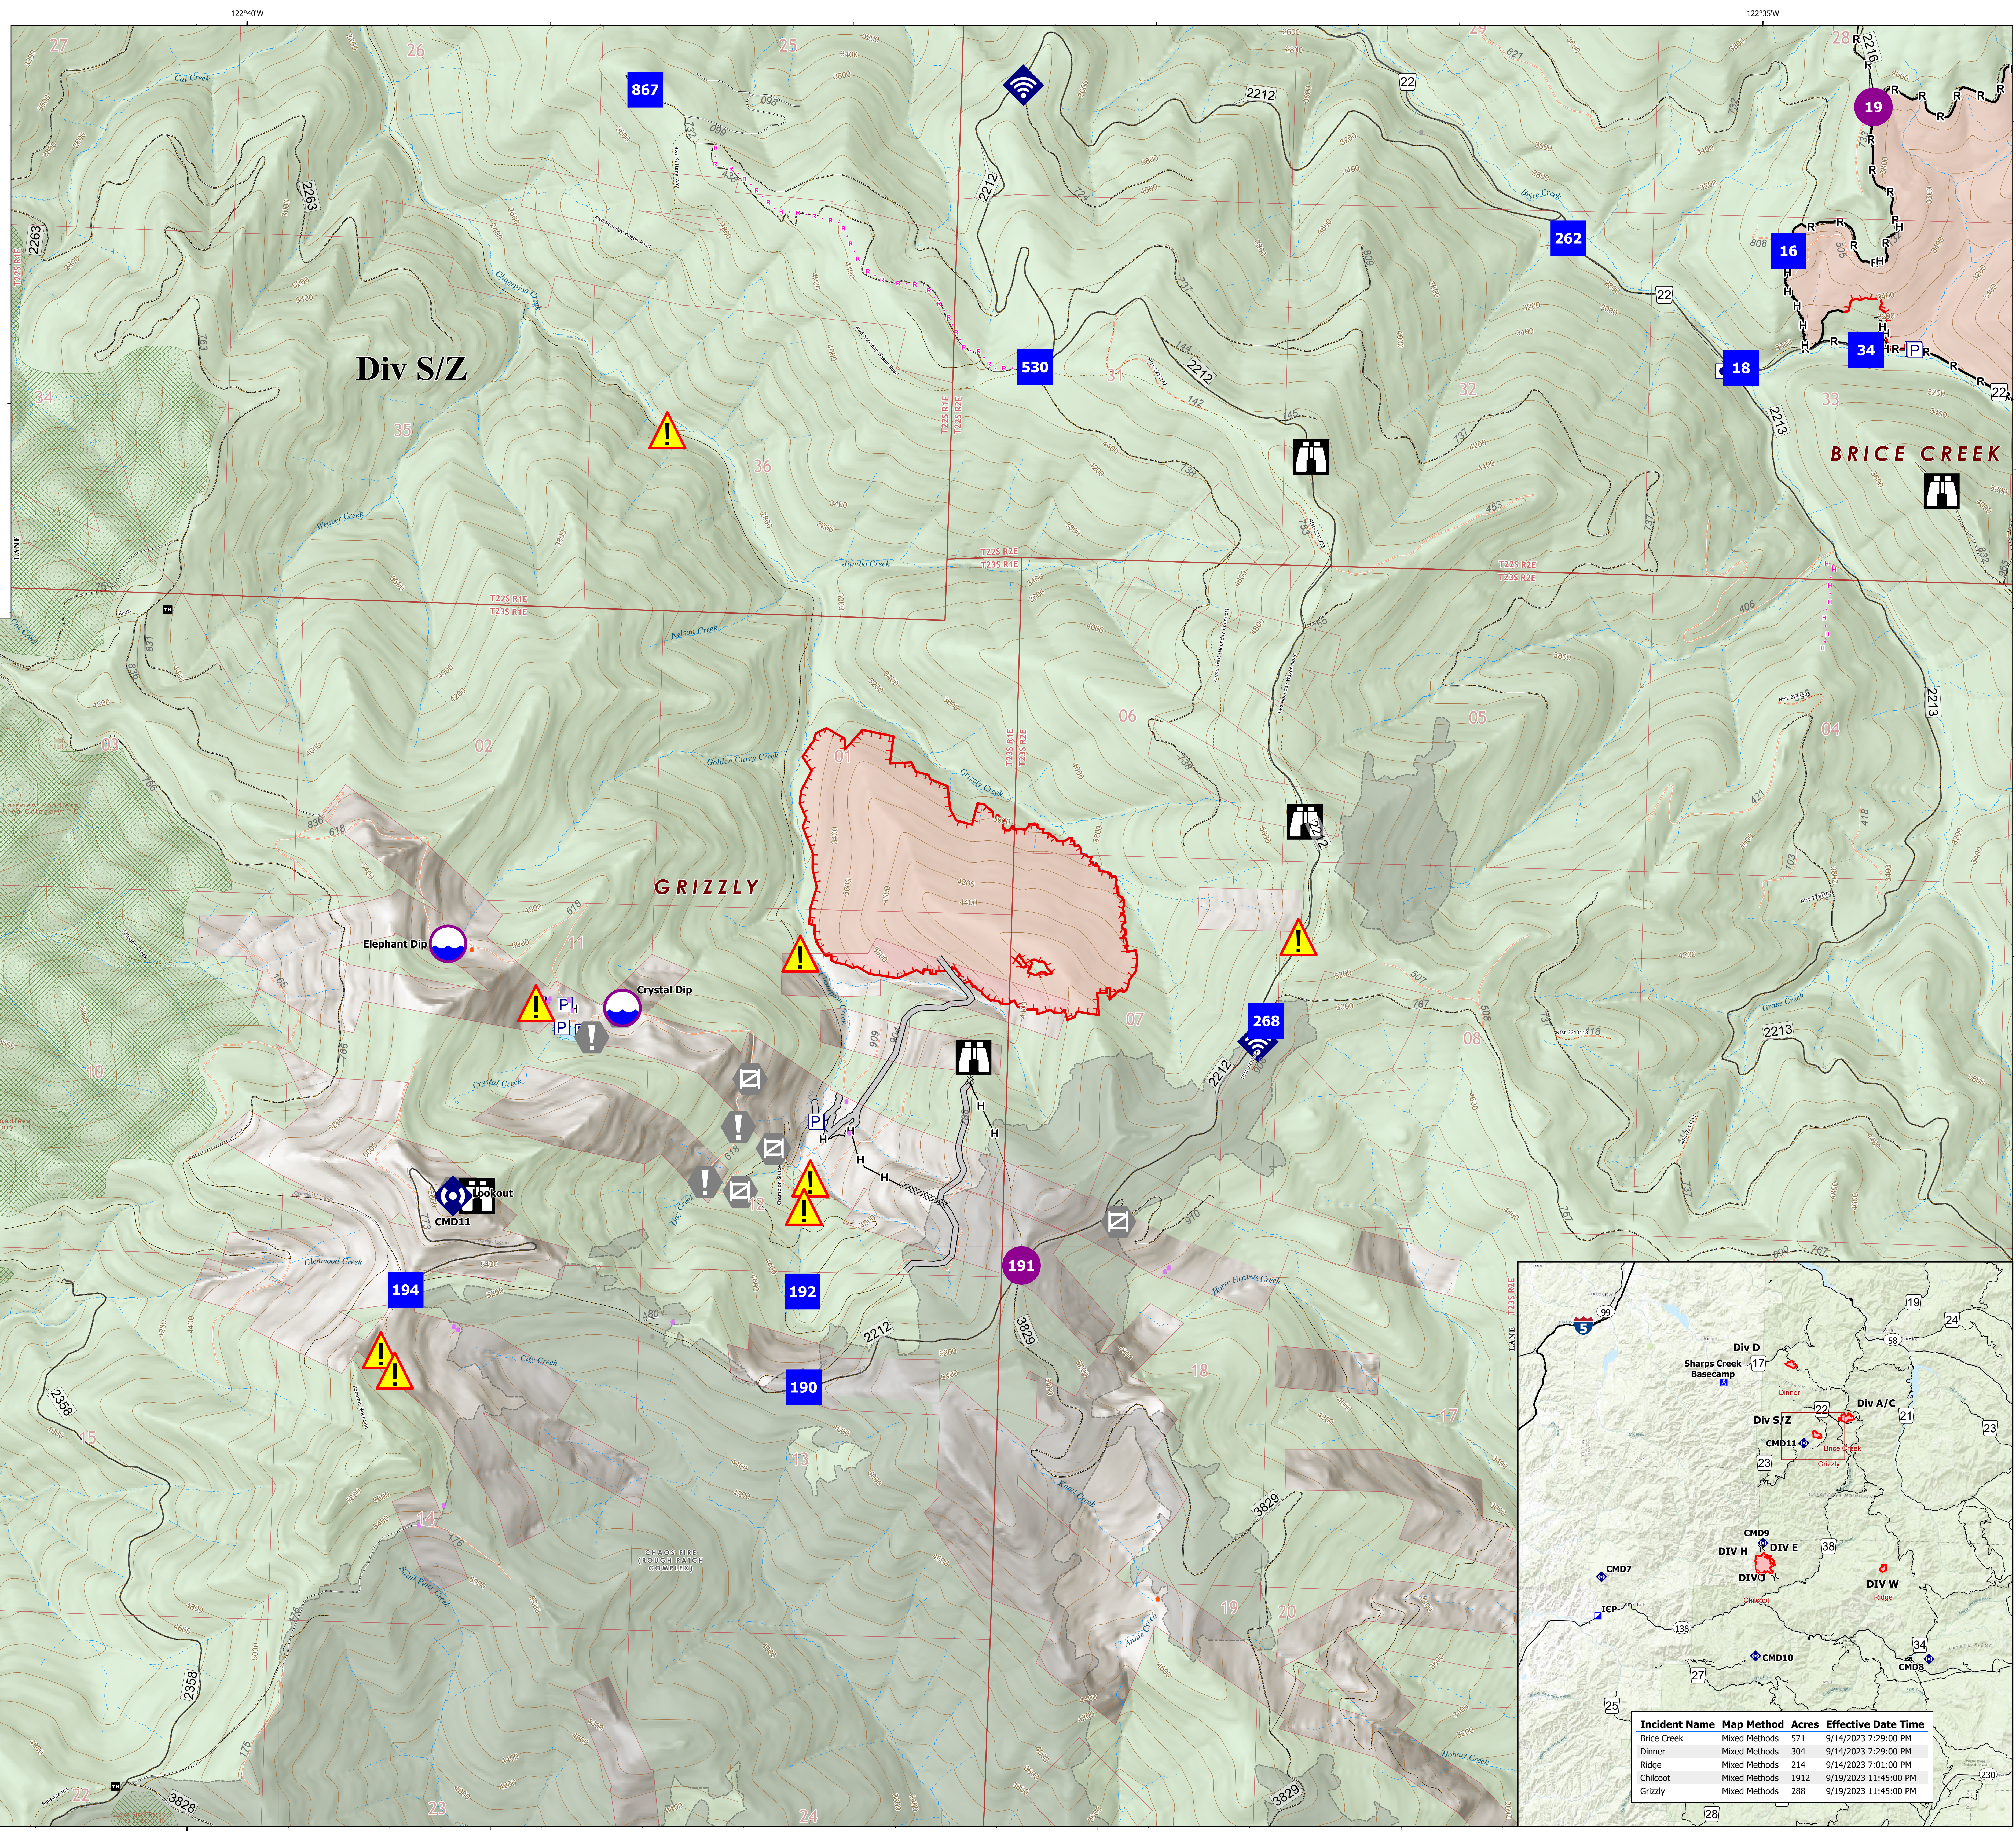

# Operations

Umpqua Fires

Grizzly

09/21/2023

0 0.25 0.5 Miles

- Dip Site
- Helipad
- Drop Point
- Lookout
- Value at Risk
- Gate
- Internet Access
- Repeater
- Hazard
- Contained
- Uncontained Fire Edge
- Completed Dozer Line
- Completed Hand Line
- Completed Road as Line
- Planned Hand Line
- Planned Road as Line
- Access or Improved Road
- Closed Road
- Fire Area
- Roadless Area
- US Forest Service (USFS)

Incident Name	Map Method	Acres	Effective Date Time
Brice Creek	Mixed Methods	571	9/14/2023 7:29:00 PM
Dinner	Mixed Methods	304	9/14/2023 7:29:00 PM
Ridge	Mixed Methods	214	9/14/2023 7:01:00 PM
Chilcoot	Mixed Methods	1912	9/19/2023 11:45:00 PM
Grizzly	Mixed Methods	288	9/19/2023 11:45:00 PM

NW Team 6  
9/20/2023 2204  
Mixed Methods  
North American 1983 Datum, Lat, Long GCS