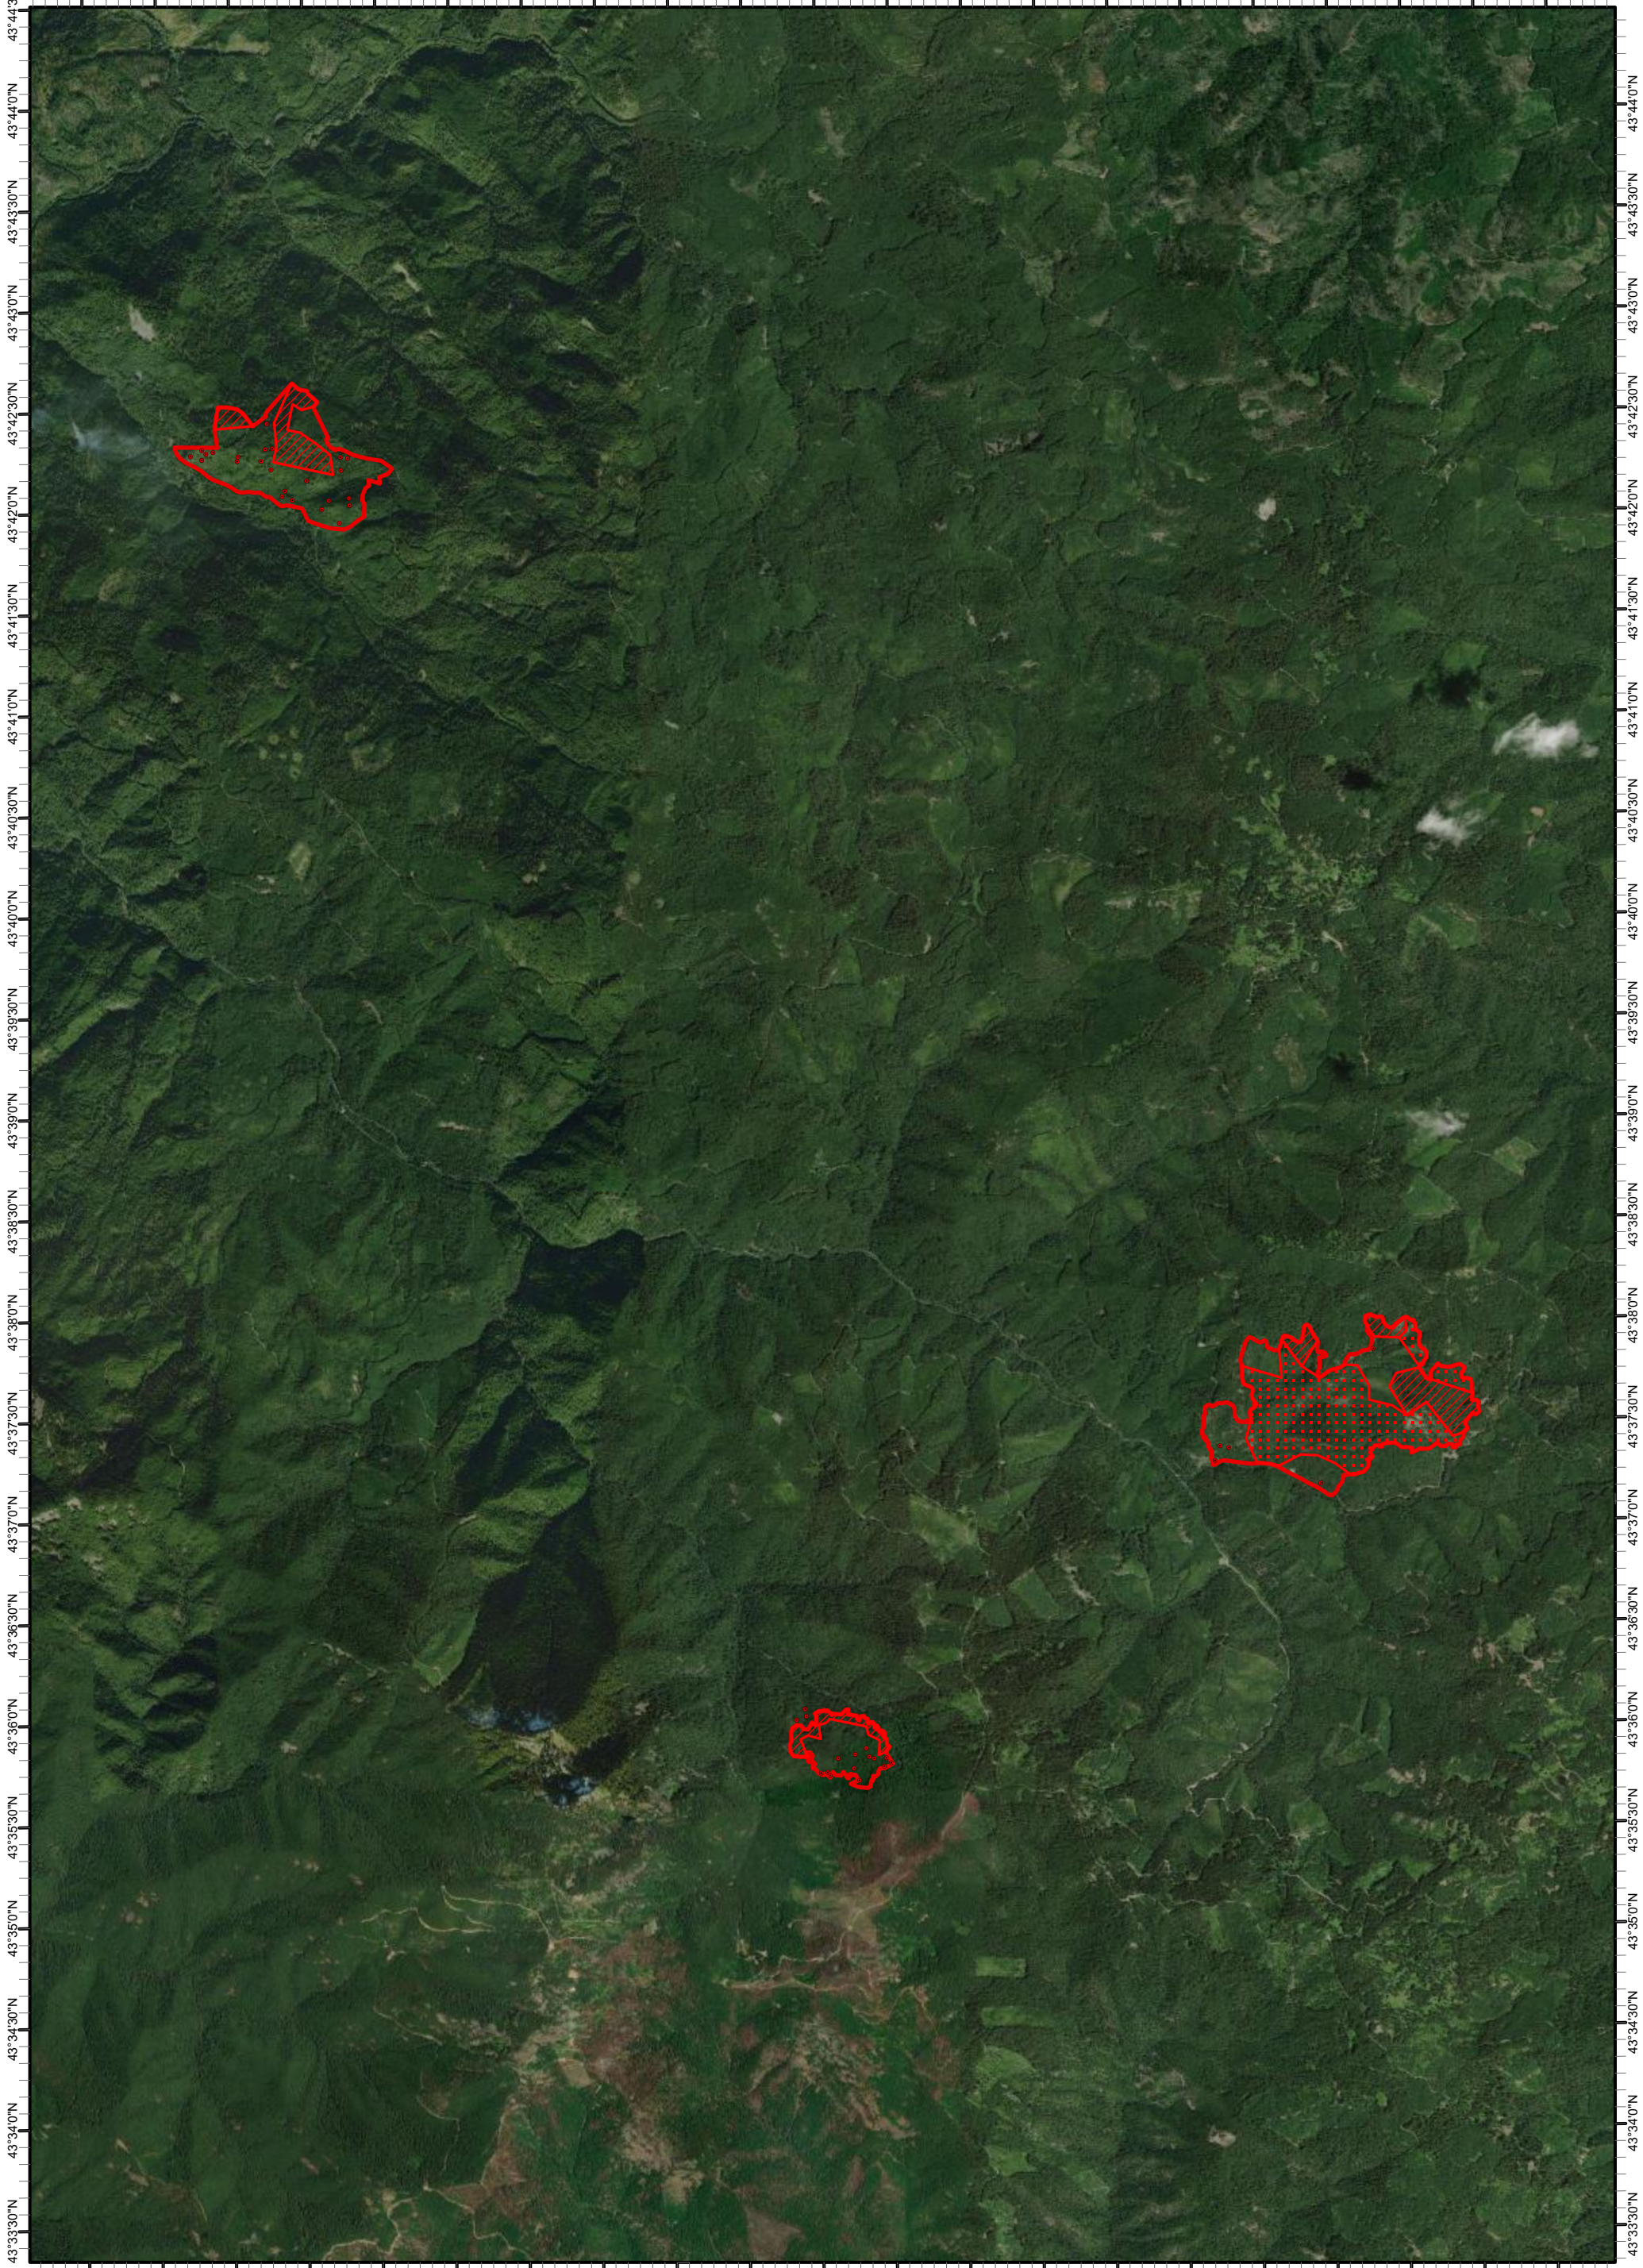

122°42'30"W 122°42'0"W 122°41'30"W 122°41'0"W 122°40'30"W 122°40'0"W 122°39'30"W 122°39'0"W 122°38'30"W 122°38'0"W 122°37'30"W 122°37'0"W 122°36'30"W 122°36'0"W 122°35'30"W 122°35'0"W 122°34'30"W 122°34'0"W 122°33'30"W 122°33'0"W 122°32'30"W

**Dinner, Brice Creek, Grizzly**  
OR-UPF-000357  
Infrared Heat Sources  
09/05/2023 21:37 hrs MDT  
988 Interpreted Acres

Print Date: 09/06/2023  
IRIN: Brian Barns

-  IR Isolated Heat Source
-  IR Heat Perimeter
-  IR Intense Heat
-  IR Scattered Heat