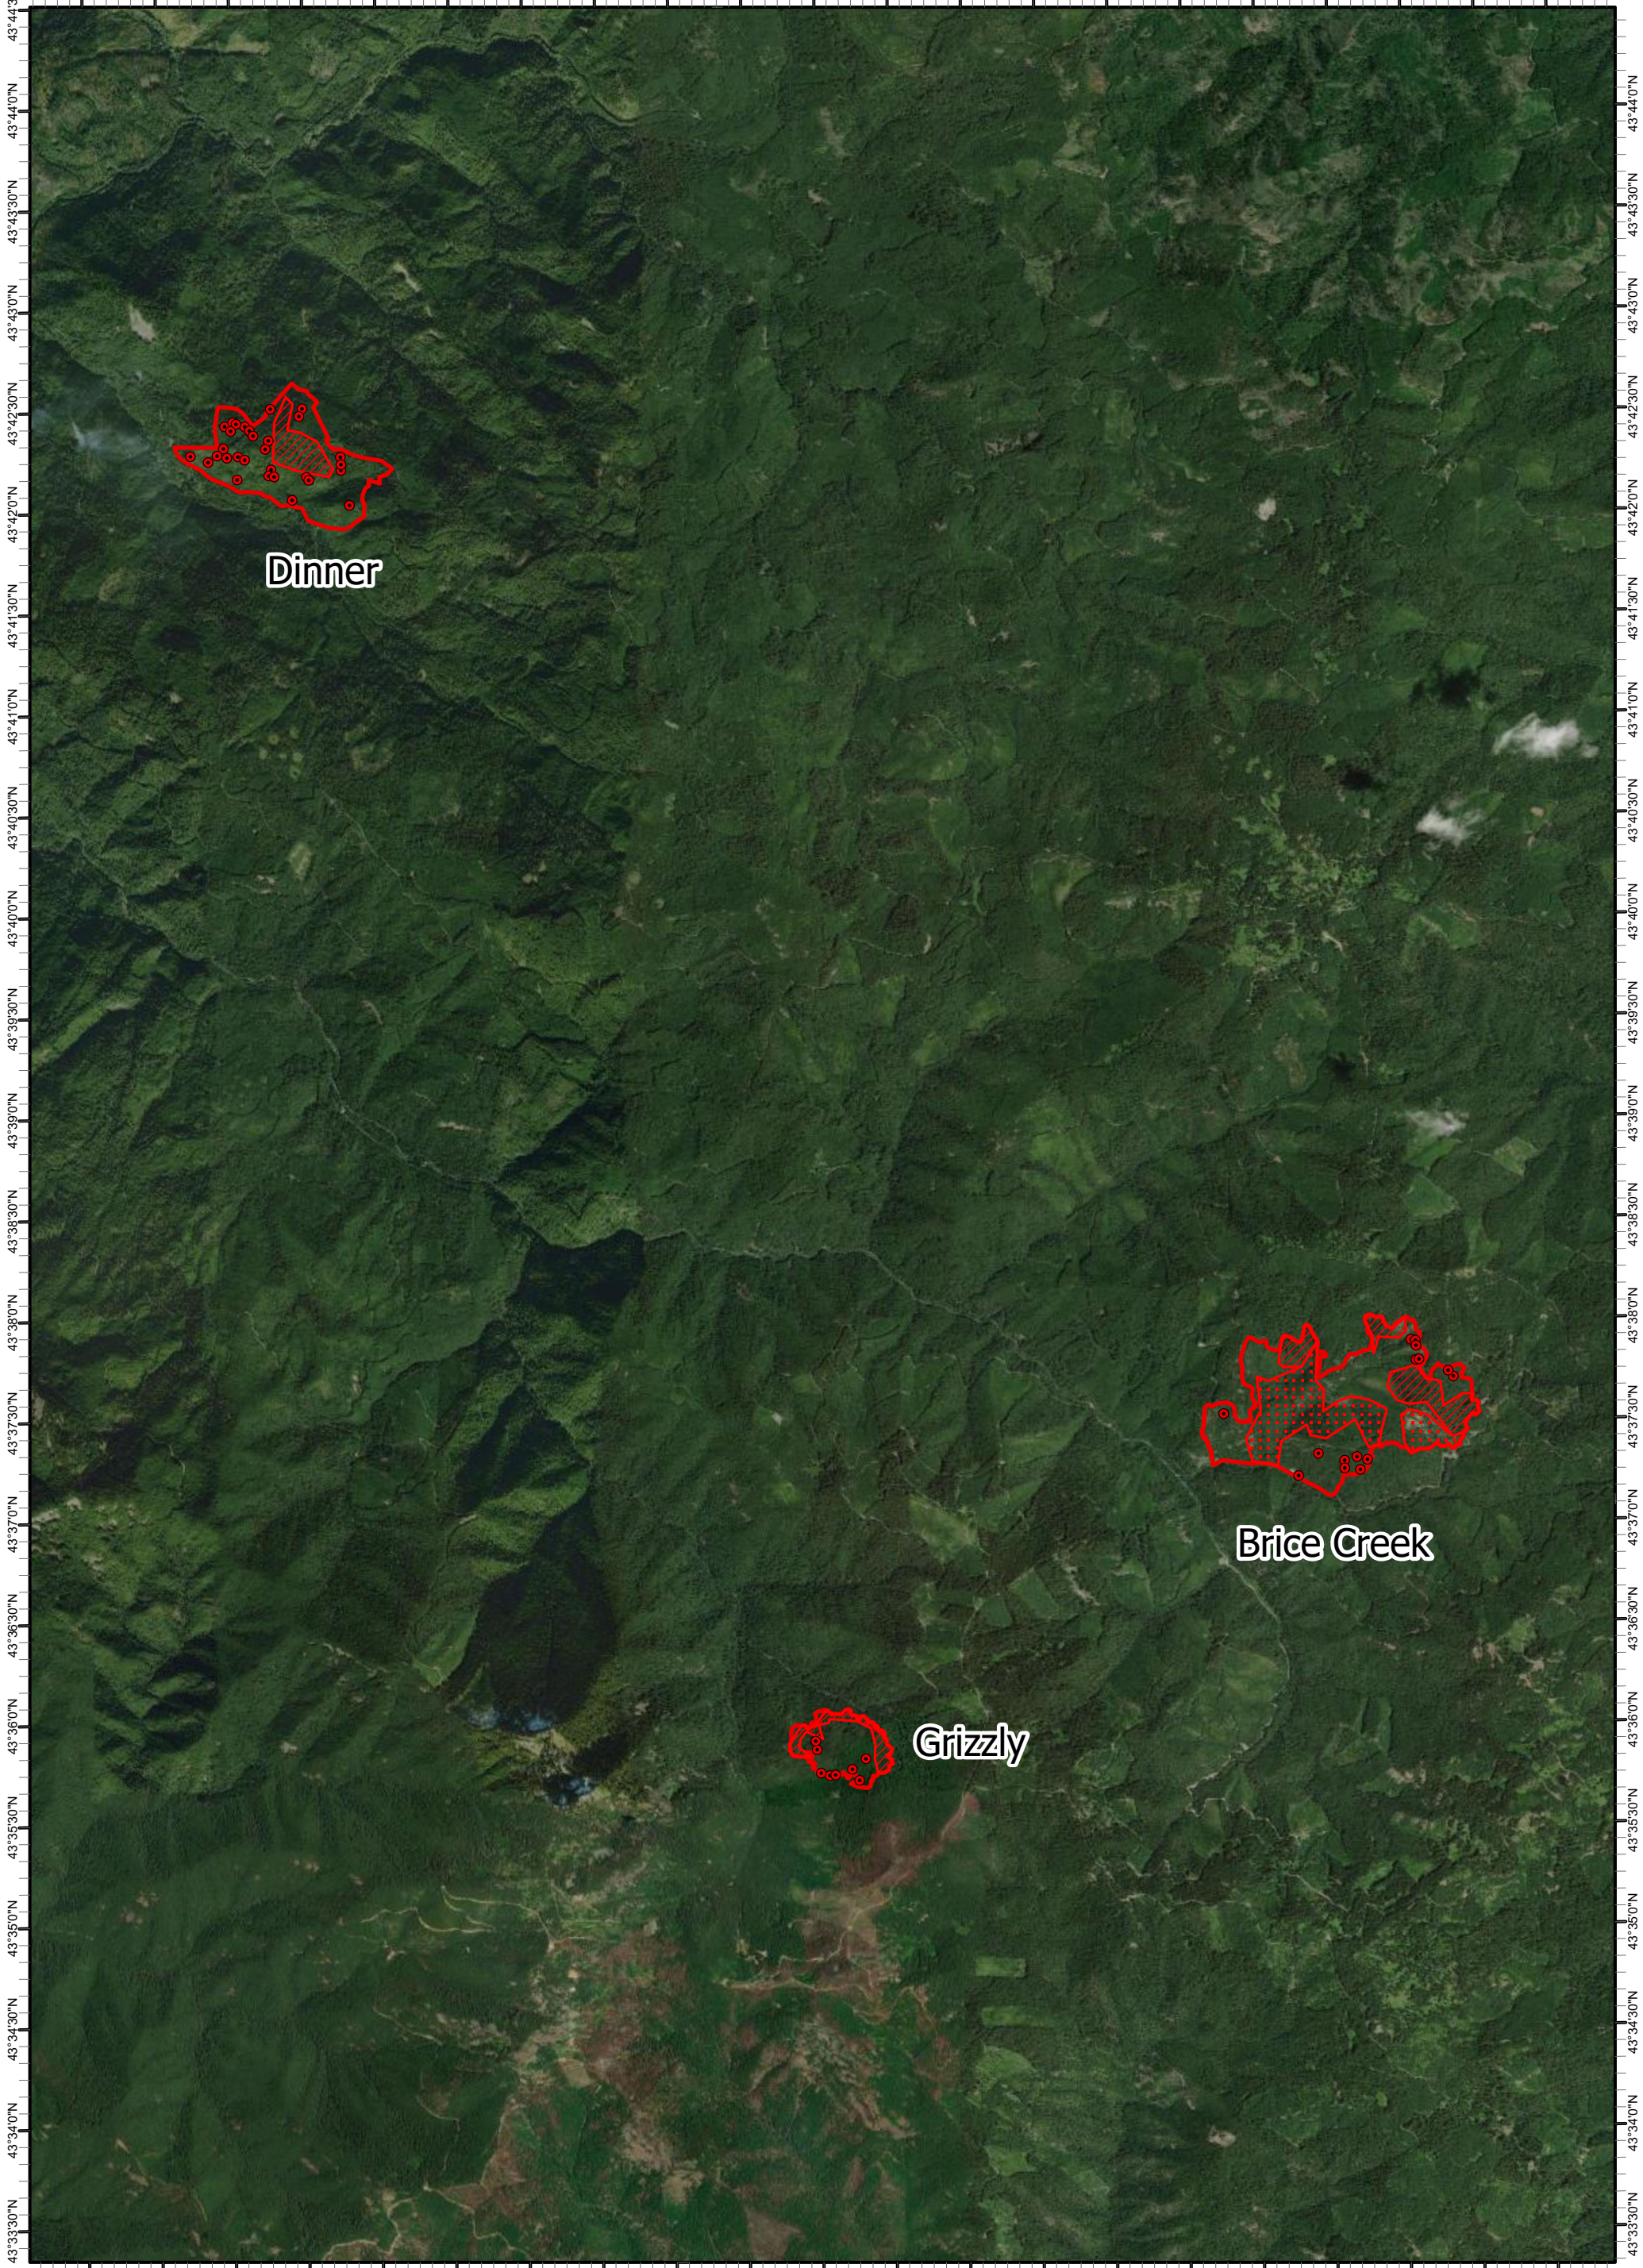

122°42'30"W 122°42'0"W 122°41'30"W 122°41'0"W 122°40'30"W 122°40'0"W 122°39'30"W 122°39'0"W 122°38'30"W 122°38'0"W 122°37'30"W 122°37'0"W 122°36'30"W 122°36'0"W 122°35'30"W 122°35'0"W 122°34'30"W 122°34'0"W 122°33'30"W 122°33'0"W 122°32'30"W

Dinner

Brice Creek

Grizzly

Dinner, Brice Creek, Grizzly
OR-UPF-000357
Infrared Heat Sources
09/06/2023 22:44 hrs MDT
991 Interpreted Acres

Print Date: 09/07/2023
IRIN: Brian Barns

-  IR Isolated Heat Source
-  IR Heat Perimeter
-  IR Intense Heat
-  IR Scattered Heat