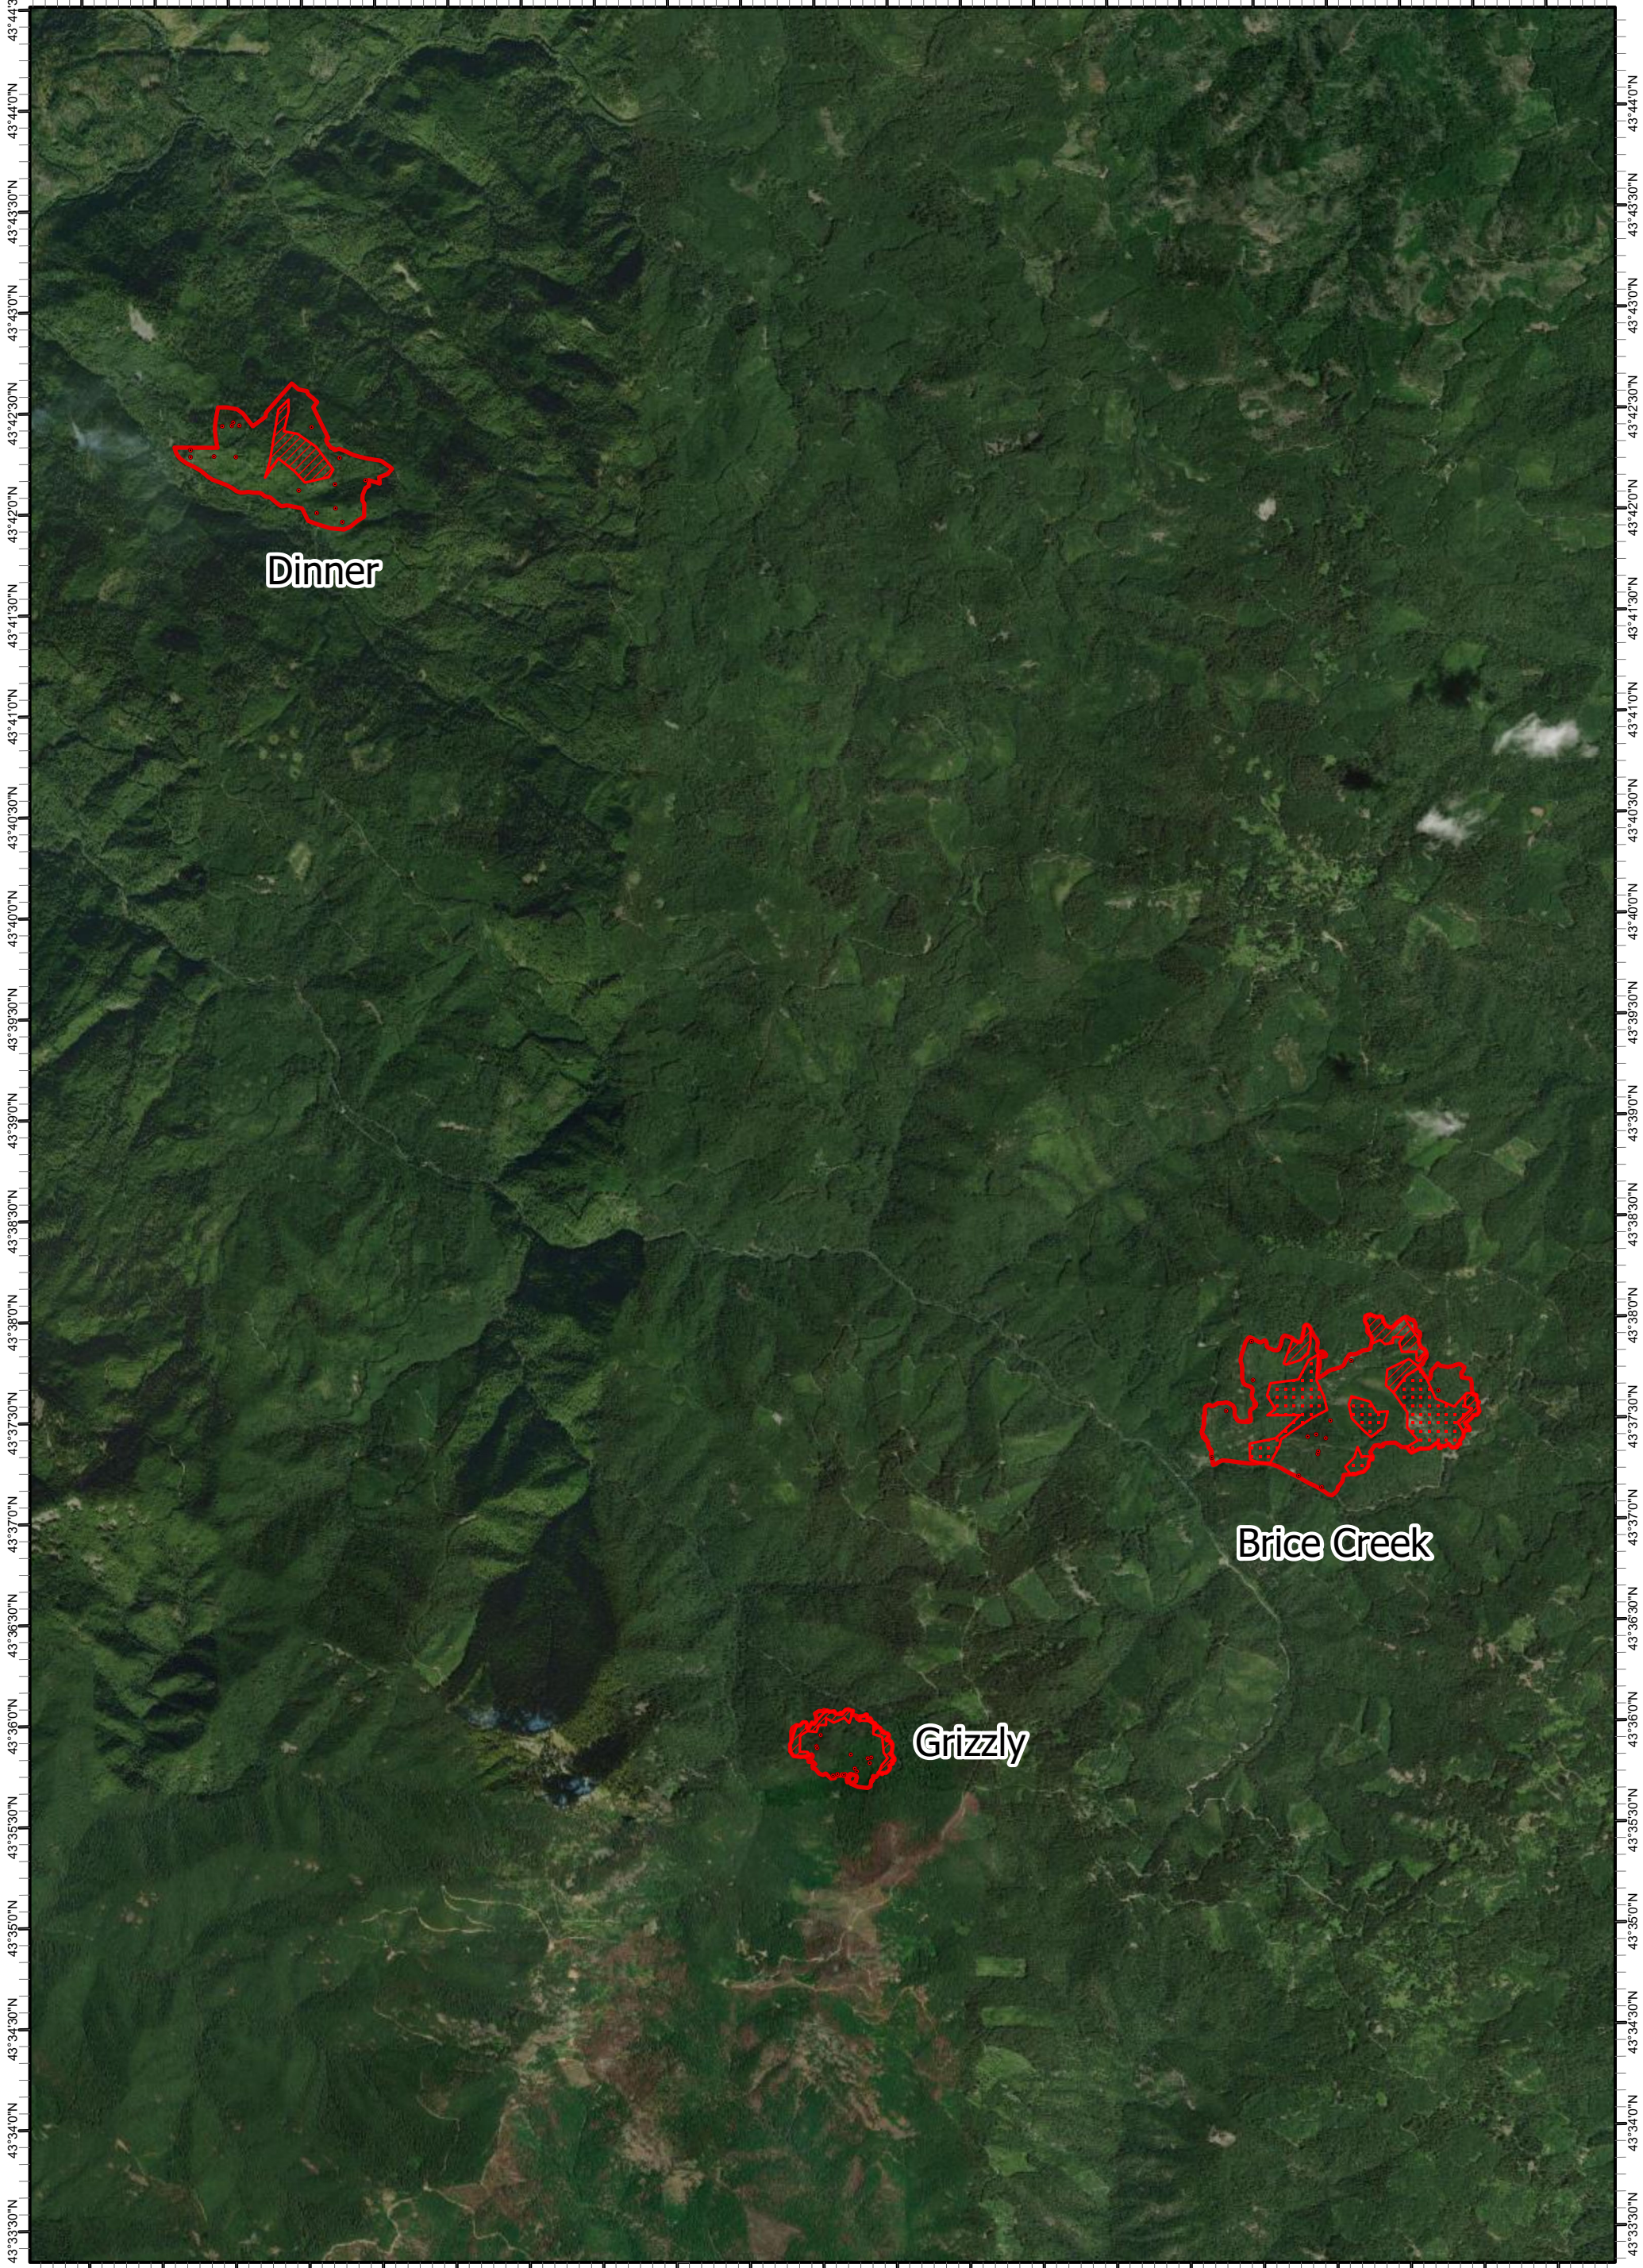

122°42'30"W 122°42'0"W 122°41'30"W 122°41'0"W 122°40'30"W 122°40'0"W 122°39'30"W 122°39'0"W 122°38'30"W 122°38'0"W 122°37'30"W 122°37'0"W 122°36'30"W 122°36'0"W 122°35'30"W 122°35'0"W 122°34'30"W 122°34'0"W 122°33'30"W 122°33'0"W 122°32'30"W

Dinner

Brice Creek

Grizzly

**Dinner, Brice Creek, Grizzly**  
 OR-UPF-000357  
 Infrared Heat Sources  
 09/09/2023 21:48 hrs MDT  
 997 Interpreted Acres

Print Date: 09/10/2023  
 IRIN: Brian Barns

- IR Isolated Heat Source
- ▭ IR Heat Perimeter
- ▨ IR Intense Heat
- ▤ IR Scattered Heat