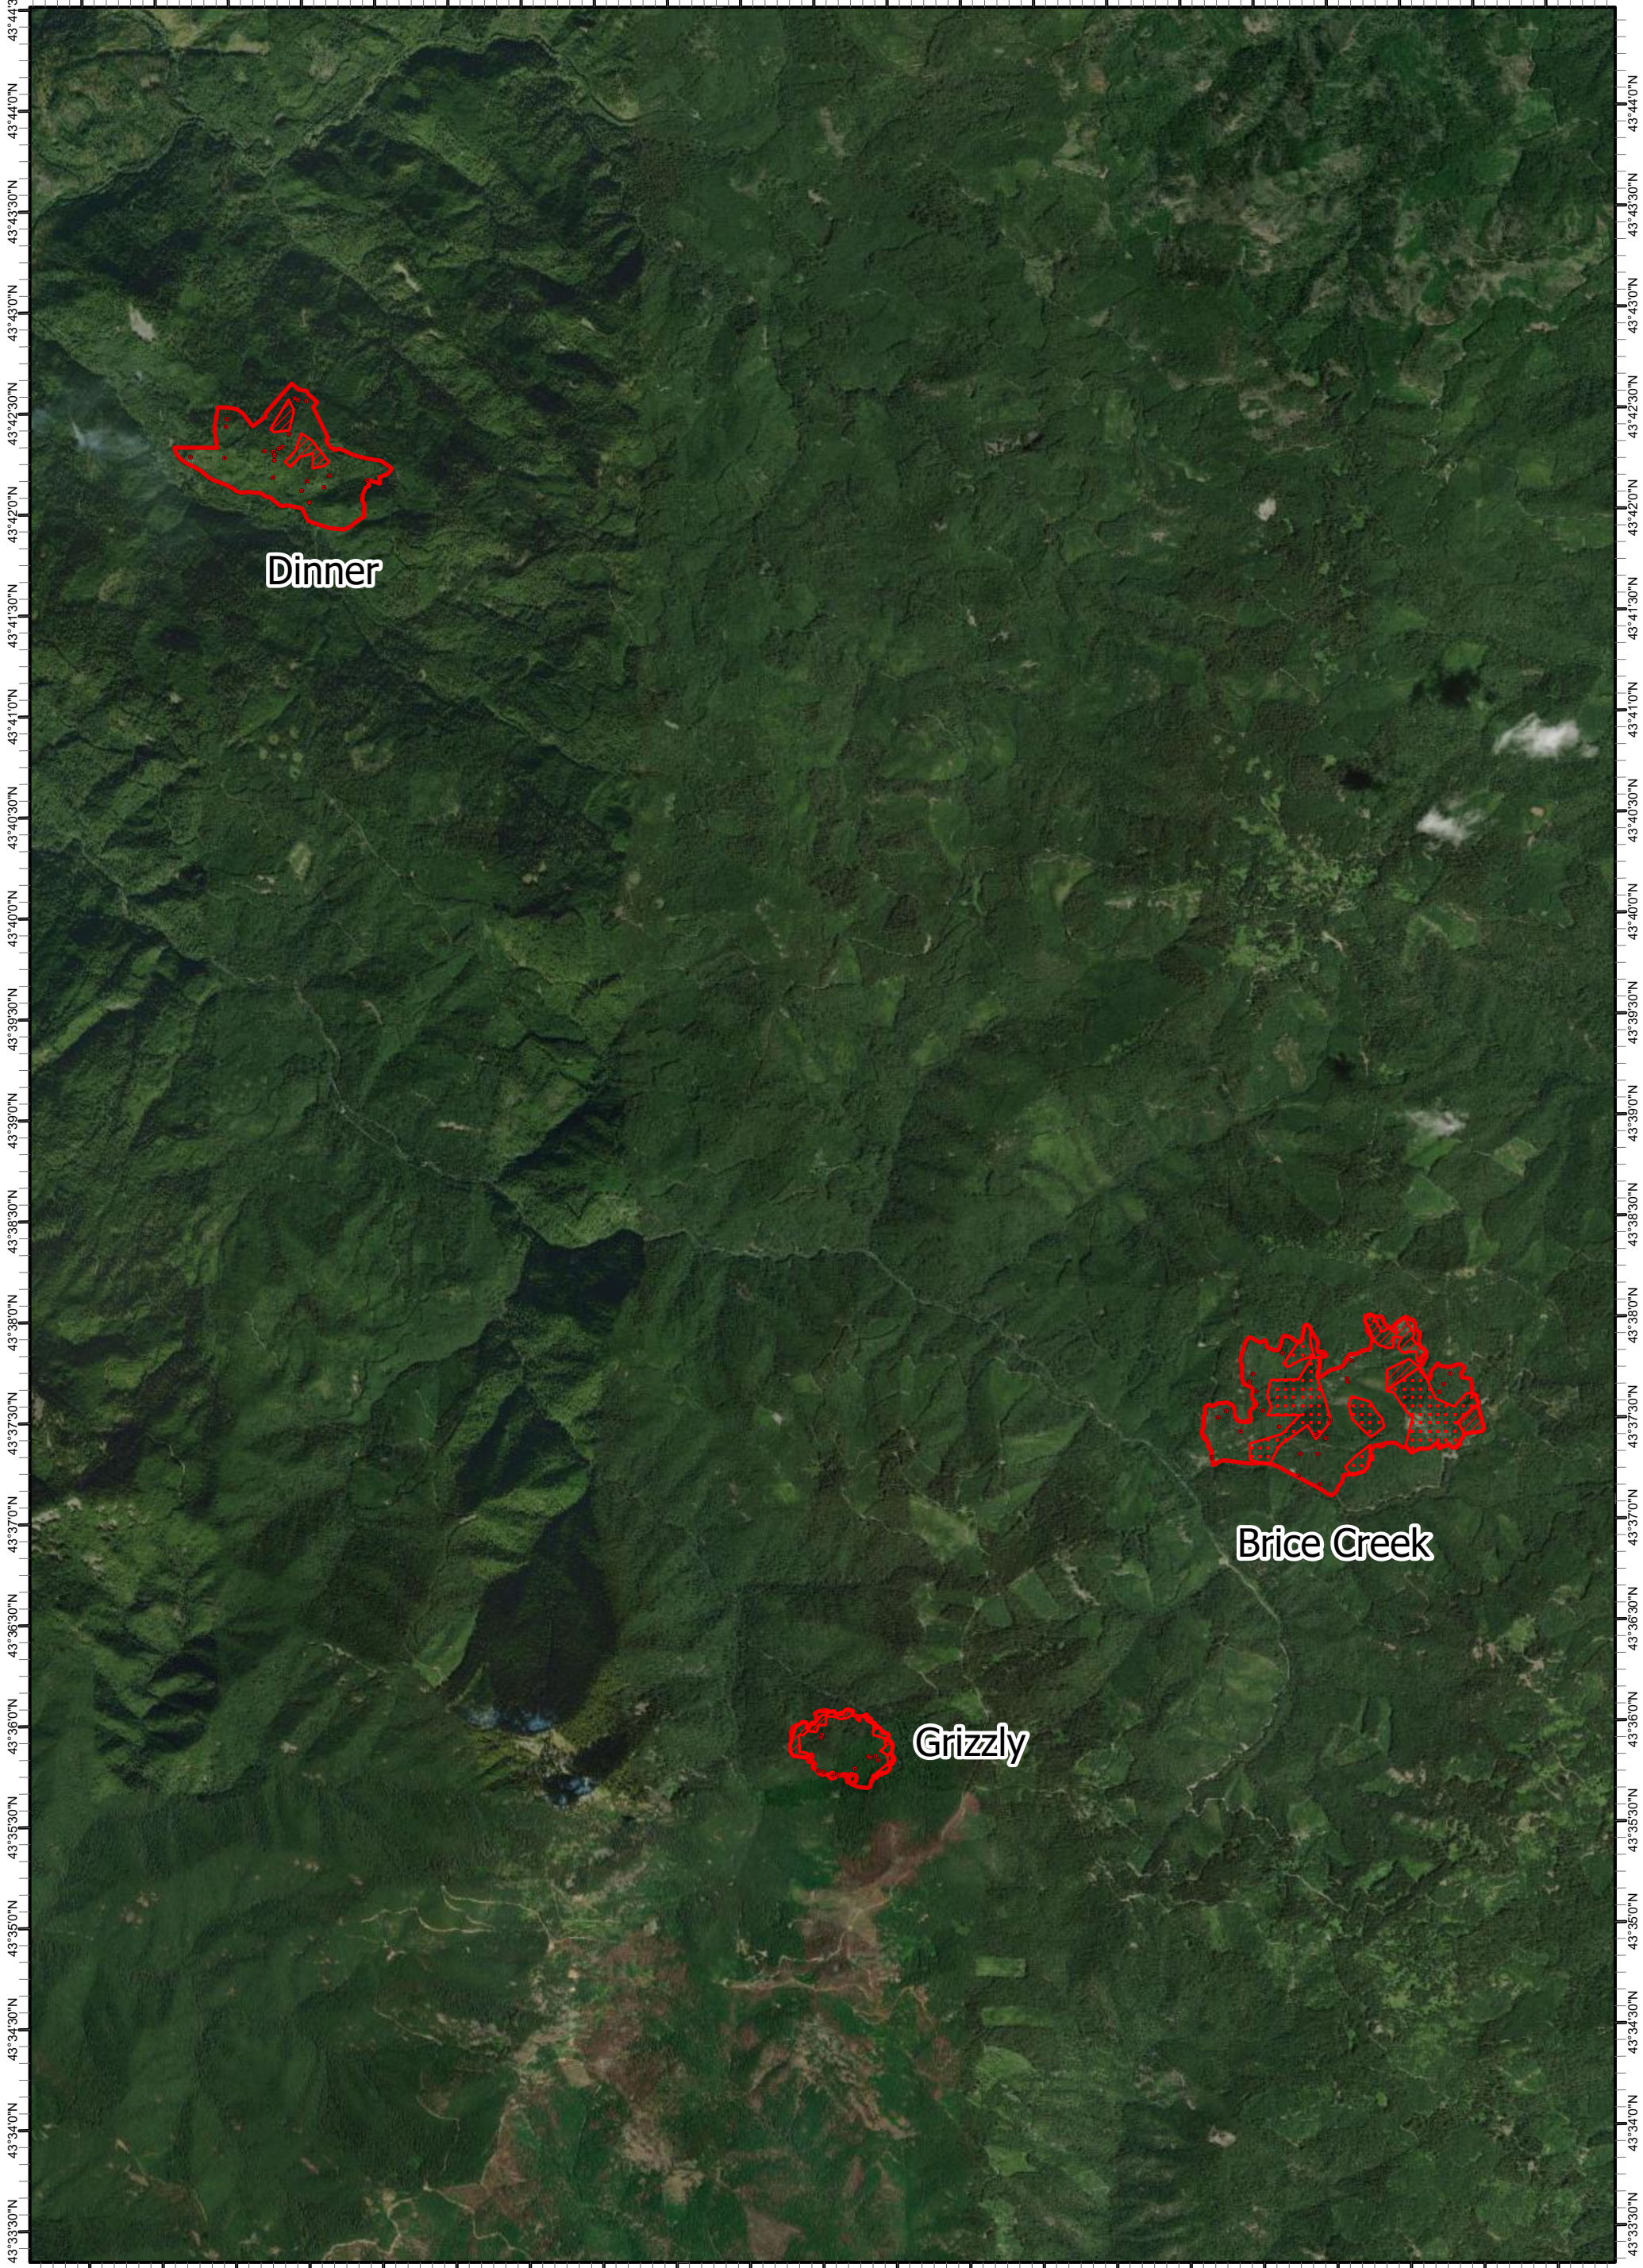

122°42'30"W 122°42'0"W 122°41'30"W 122°41'0"W 122°40'30"W 122°40'0"W 122°39'30"W 122°39'0"W 122°38'30"W 122°38'0"W 122°37'30"W 122°37'0"W 122°36'30"W 122°36'0"W 122°35'30"W 122°35'0"W 122°34'30"W 122°34'0"W 122°33'30"W 122°33'0"W 122°32'30"W

Dinner

Brice Creek

Grizzly

Dinner, Brice Creek, Grizzly
OR-UPF-000357
Infrared Heat Sources
09/10/2023 22:56 hrs MDT
1002 Interpreted Acres

Print Date: 09/11/2023
IRIN: Brian Barns

-  IR Isolated Heat Source
-  IR Heat Perimeter
-  IR Intense Heat
-  IR Scattered Heat