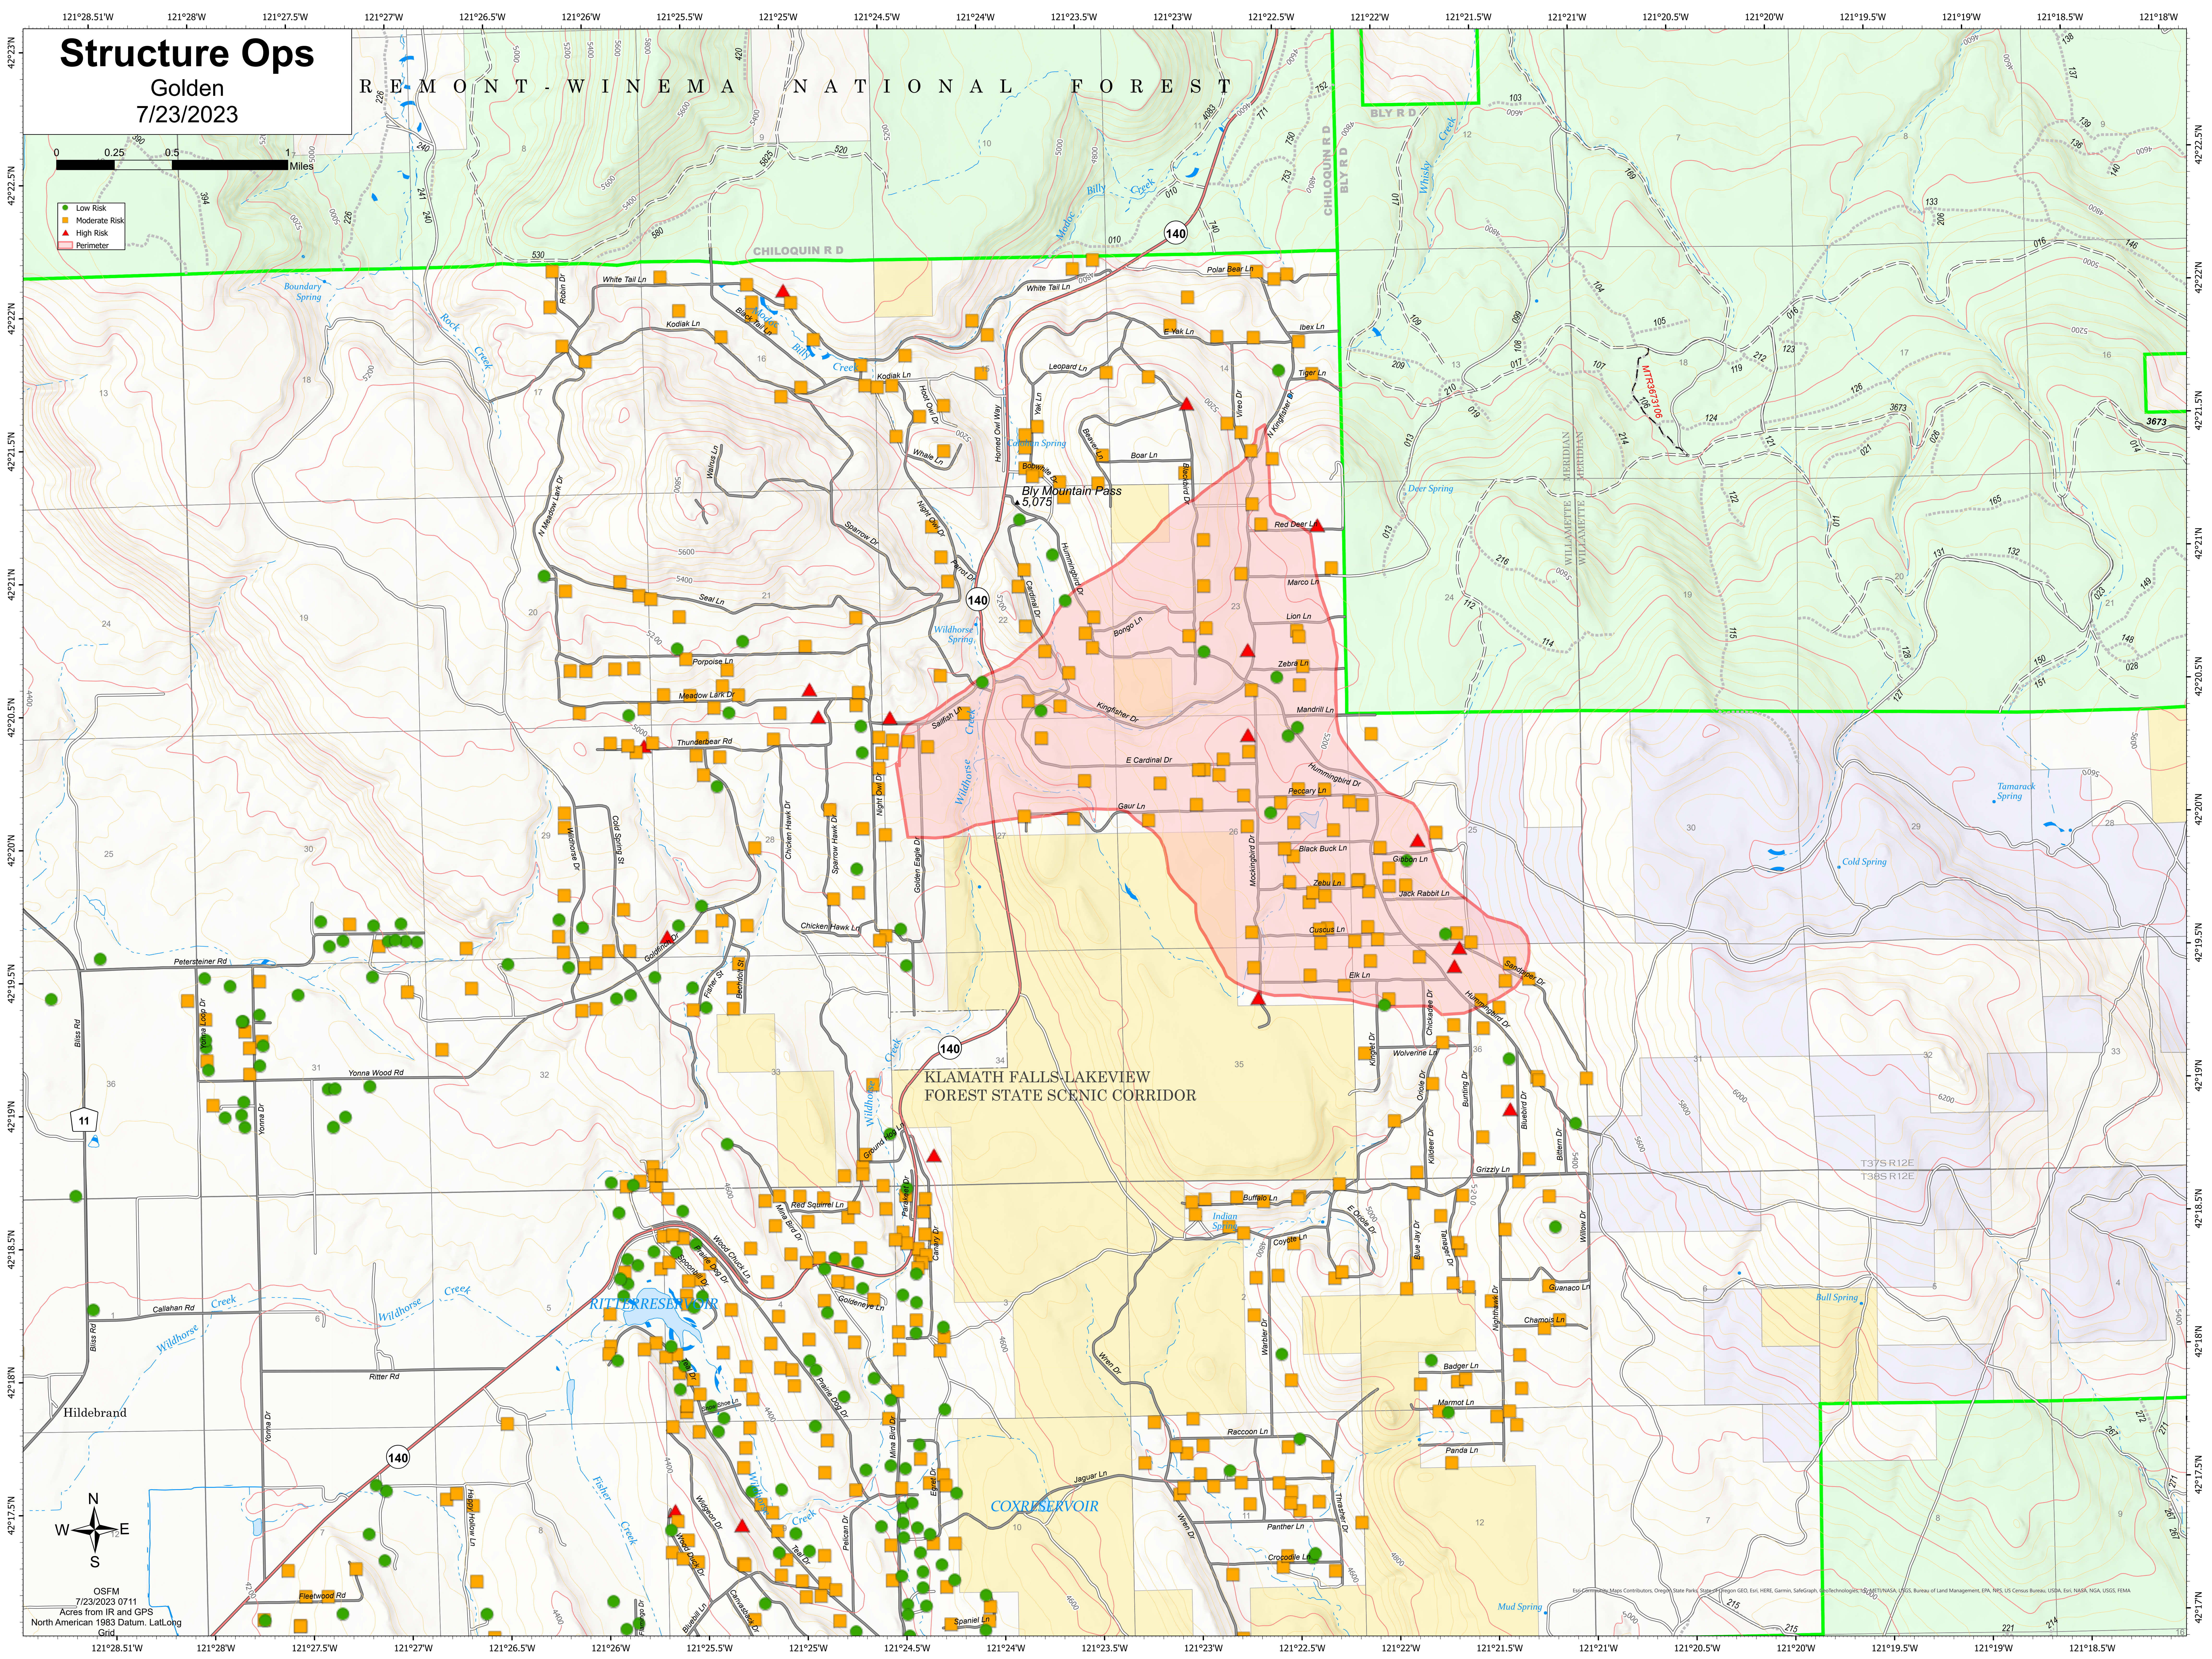

Structure Ops

Golden
7/23/2023

REMONT - WINEMA NATIONAL FOREST

KLAMATH FALLS LAKEVIEW
FOREST STATE SCENIC CORRIDOR

ITTER RESERVOIR

COXI RESERVOIR

OSFM
7/23/2023 0711
Acres from IR and GPS
North American 1983 Datum. Lat/Long
Grid