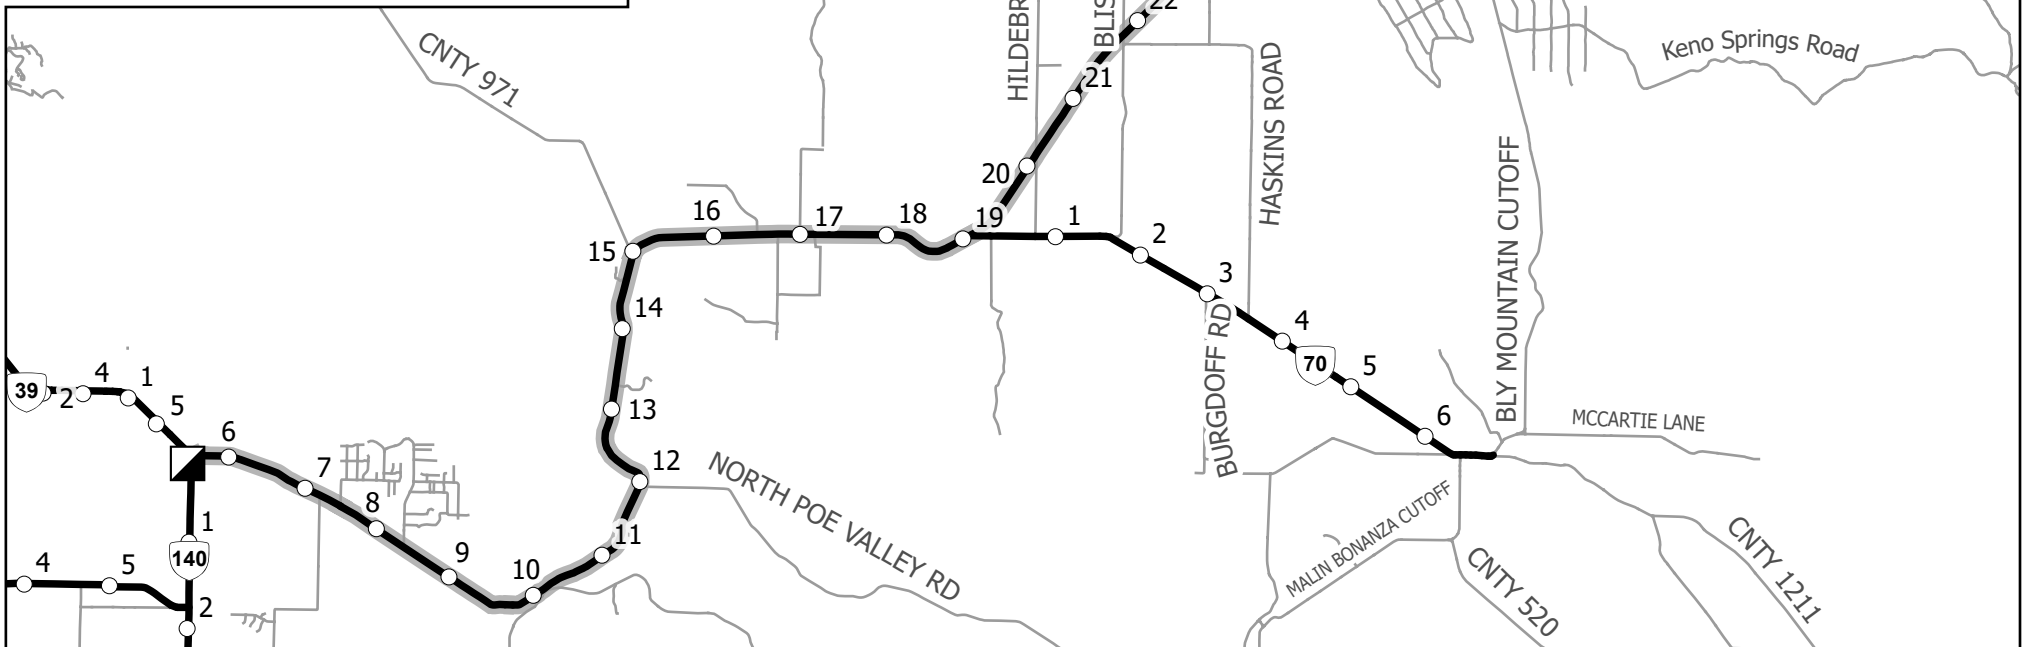

INCIDENT VICINITY

GOLDEN TRAVEL

07/23/23 Night

Klamath Community College, ICP

ICP LOCATION:
7390 South 6th Street
Klamath Falls, OR
Building 10

- Division Break
- Incident Command Post
- Camp
- Fire Footprint

- Label Point
- Highway
- Surfaced Road
- Highway Mile Post
- Travel Routes

INCIDENT LOCATION