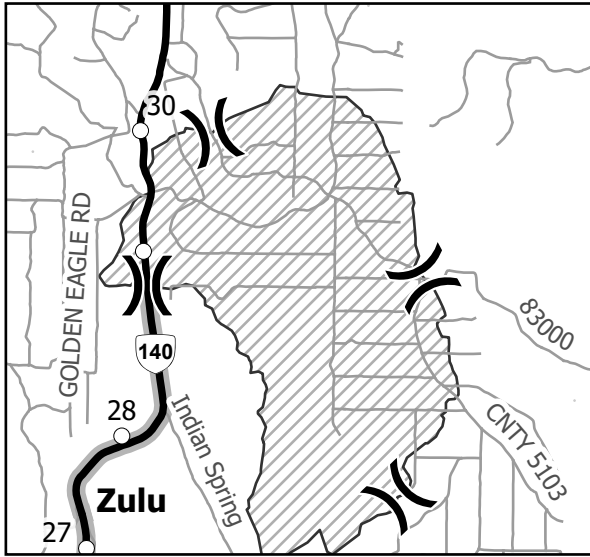

INCIDENT VICINITY

GOLDEN TRAVEL

07/23/23 Night

Klamath Community College, ICP

ICP LOCATION:
7390 South 6th Street
Klamath Falls, OR
Building 10

- Division Break
- Incident Command Post
- Camp
- Fire Footprint

- Label Point
- Highway
- Surfaced Road
- Highway Mile Post
- Travel Routes

INCIDENT LOCATION