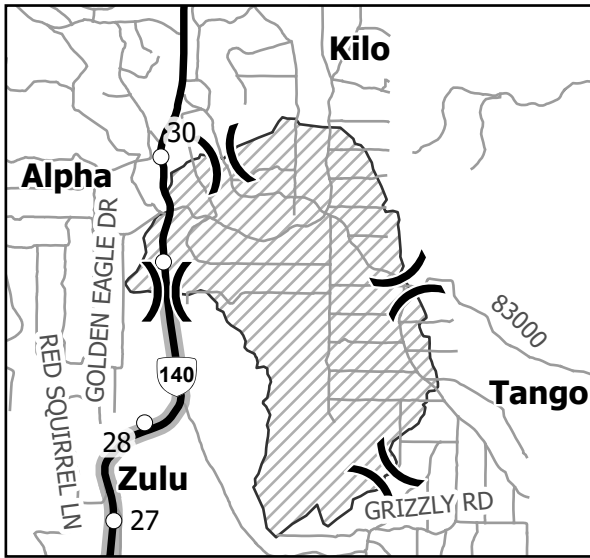

INCIDENT VICINITY

GOLDEN TRAVEL

07/24/23 Day

Klamath Community College, ICP

ICP LOCATION:
7390 South 6th Street
Klamath Falls, OR
Building 10

- Division Break
- Incident Command Post
- Camp
- Fire Footprint

- Label Point
- Highway
- Surfaced Road
- Highway Mile Post
- Travel Routes

INCIDENT LOCATION