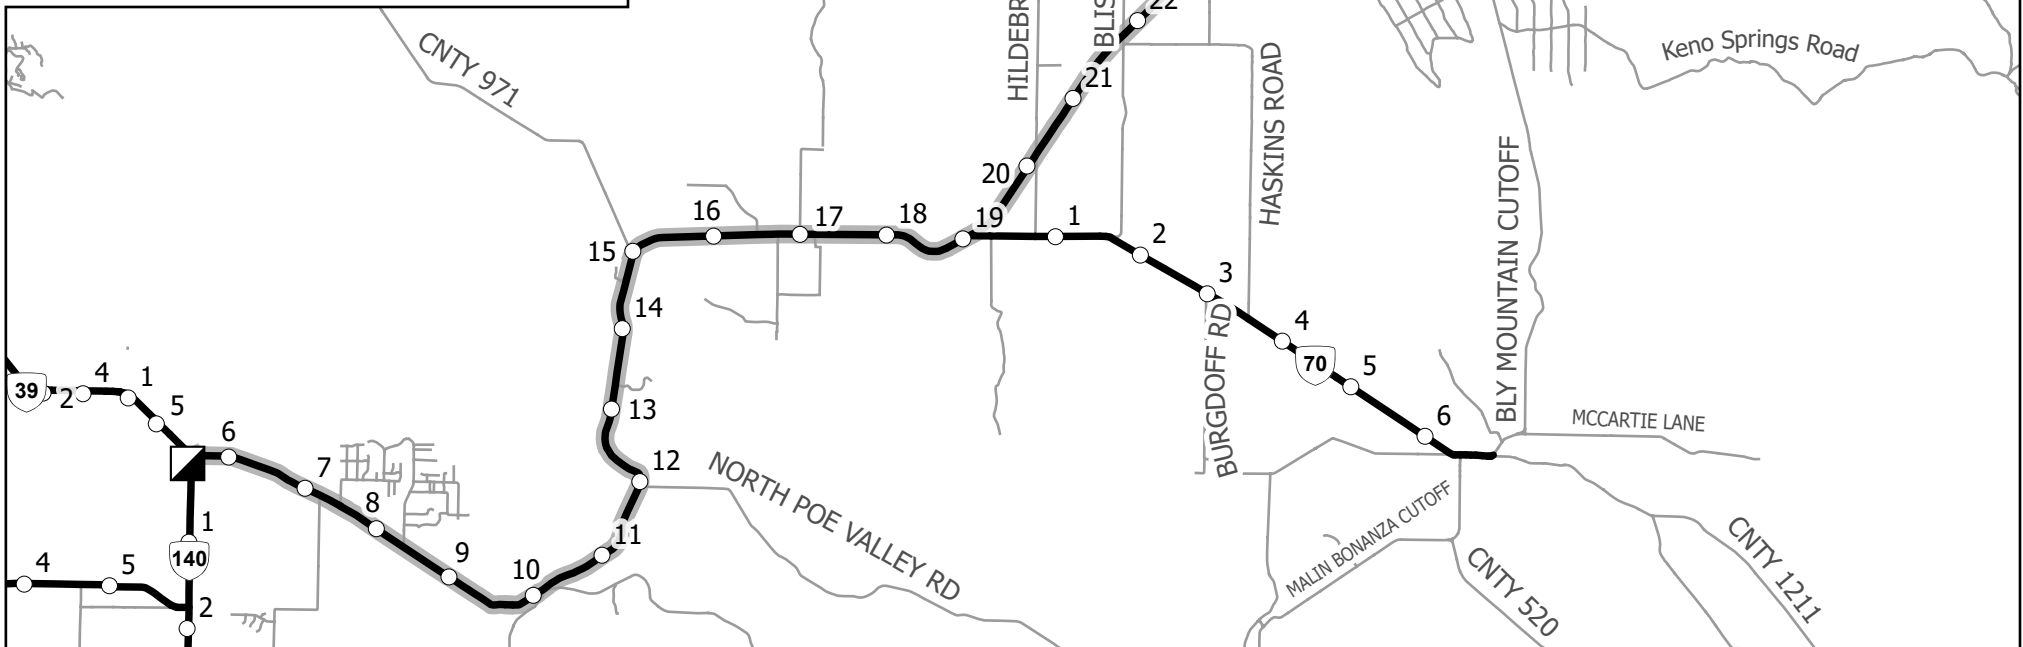

INCIDENT VICINITY

GOLDEN TRAVEL

07/24/23 Day

Klamath Community College, ICP

ICP LOCATION:
7390 South 6th Street
Klamath Falls, OR
Building 10

- Division Break
- Incident Command Post
- Camp
- Fire Footprint

- Label Point
- Highway
- Surfaced Road
- Highway Mile Post
- Travel Routes

INCIDENT LOCATION