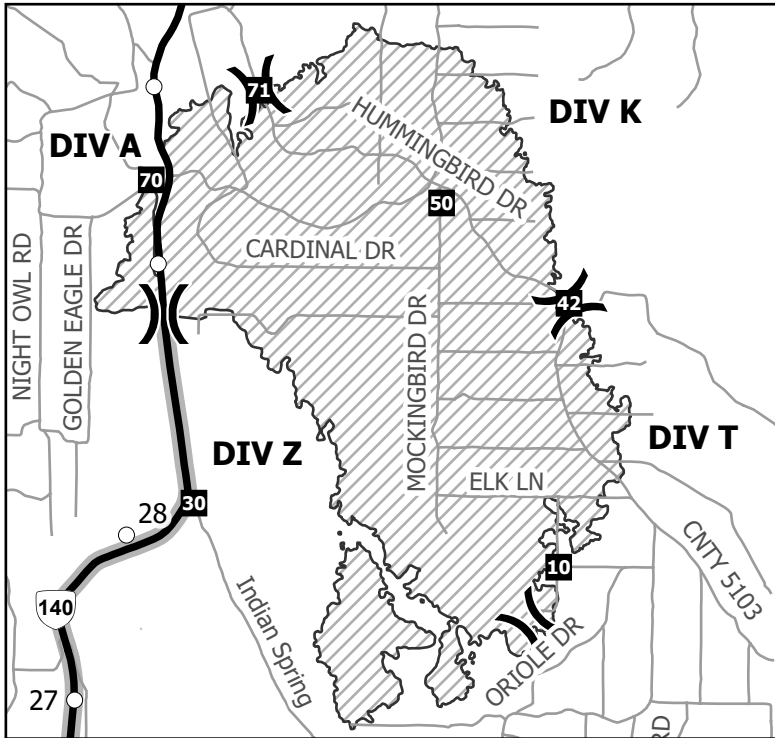

INCIDENT VICINITY

GOLDEN TRAVEL

07/24/23 Night

Klamath Community College, ICP

ICP LOCATION:
7390 South 6th Street
Klamath Falls, OR
Building 10

)) Division Break

▣ Incident Command Post

■ Drop Point

▣ Camp

▨ Fire Footprint

○ Label Point

— Highway

— Surfaced Road

○ Highway Mile Post

— Travel Routes

INCIDENT LOCATION