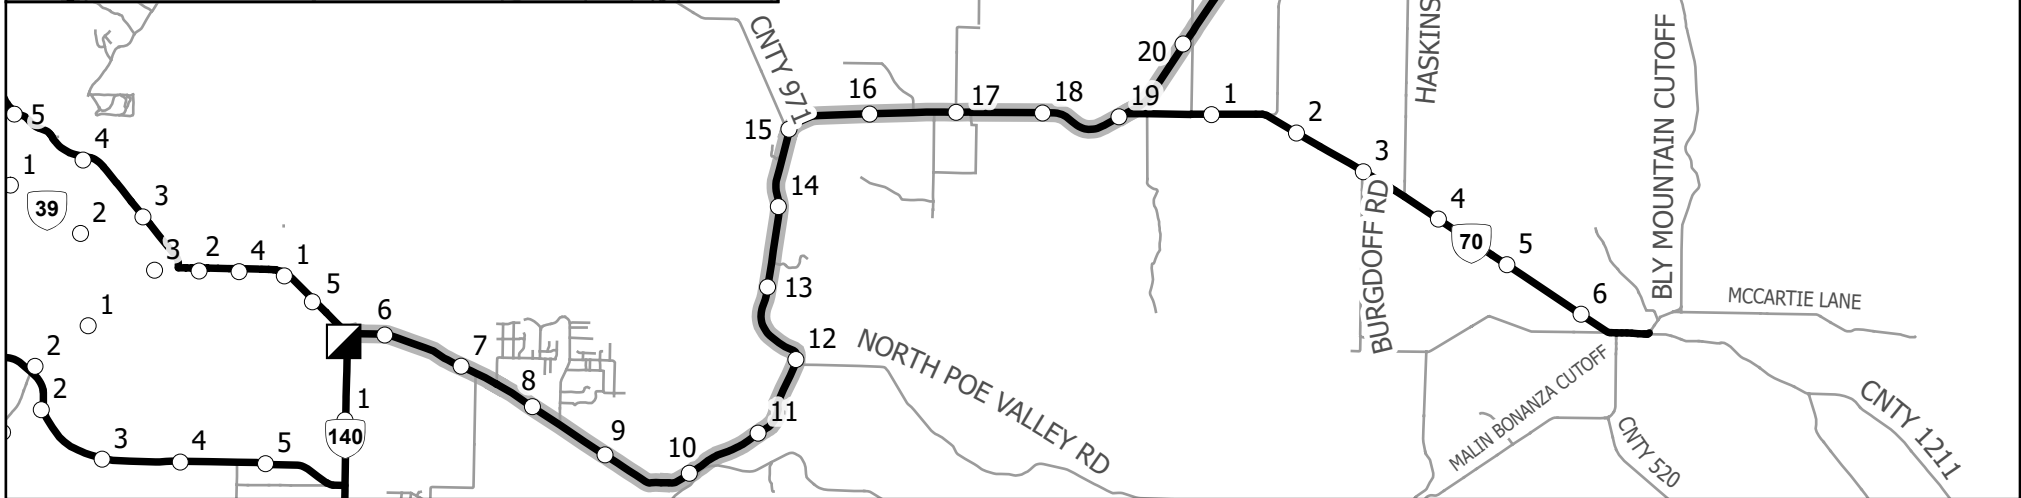

INCIDENT VICINITY

GOLDEN TRAVEL

07/24/23 Night

Klamath Community College, ICP

ICP LOCATION:
7390 South 6th Street
Klamath Falls, OR
Building 10

)) Division Break

▣ Incident Command Post

■ Drop Point

▣ Camp

▨ Fire Footprint

○ Label Point

— Highway

— Surfaced Road

○ Highway Mile Post

— Travel Routes

INCIDENT LOCATION