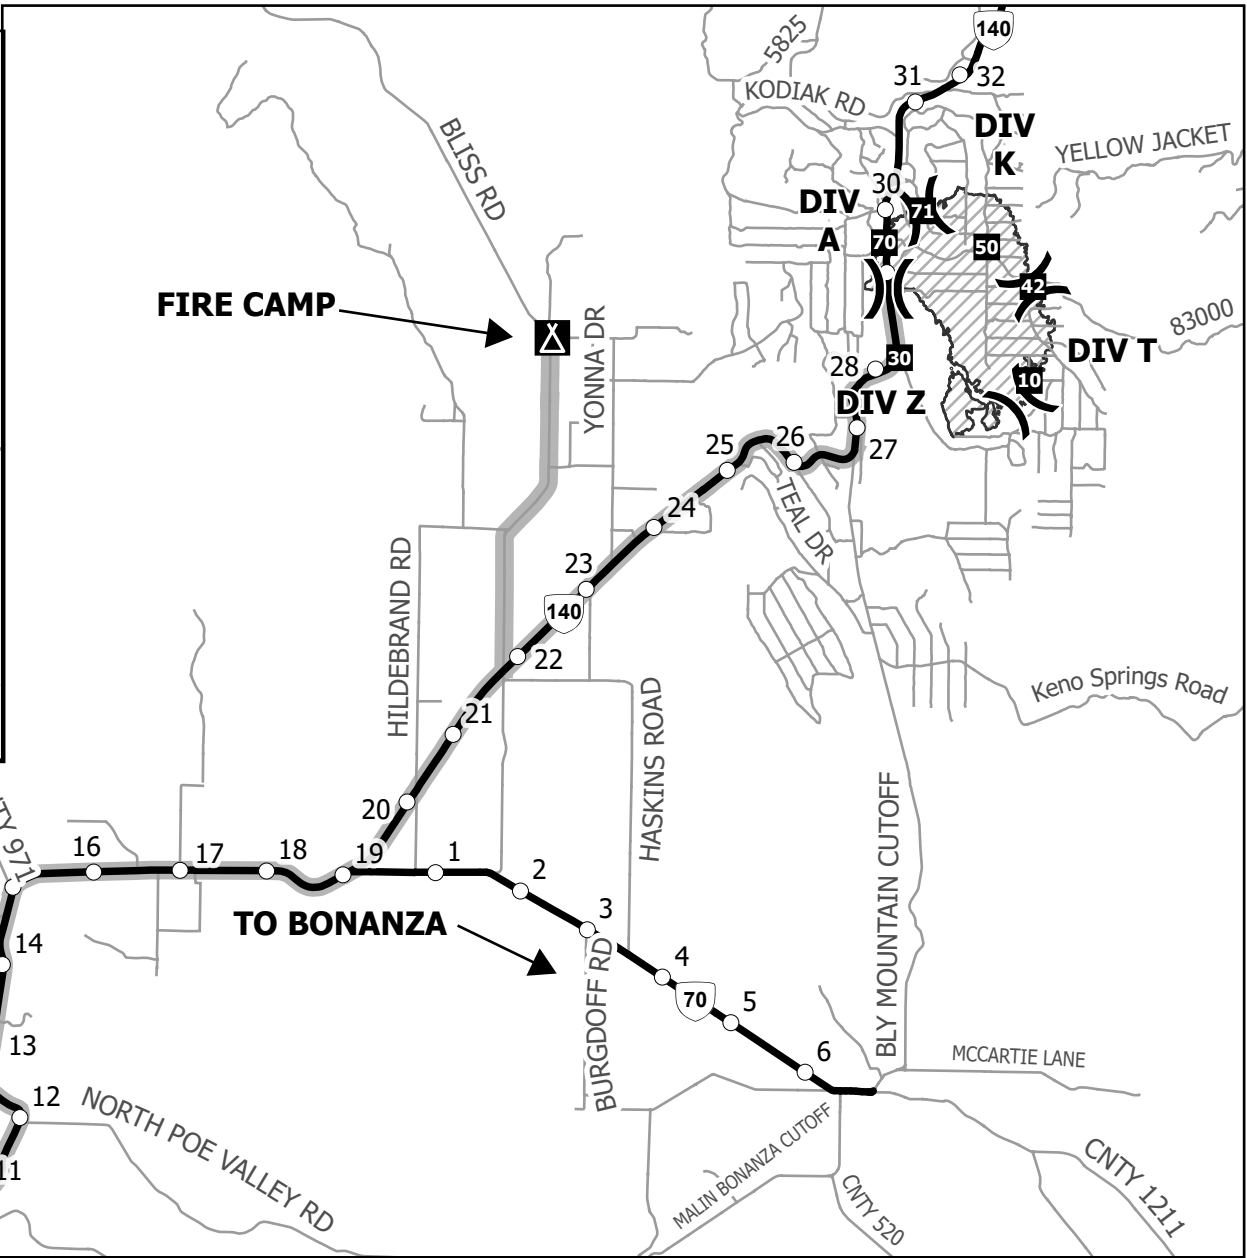

INCIDENT VICINITY

**GOLDEN TRAVEL**

**Klamath Community College, ICP**

ICP LOCATION:  
7390 South 6th Street  
Klamath Falls, OR  
Building 10

FIRE CAMP LOCATION:  
25844 Petersteiner Rd  
Bonanza, OR

- Division Break
- Incident Command Post
- Drop Point
- Camp
- Fire Footprint
- Highway
- Surfaced Road
- Highway Mile Post
- Travel Routes

INCIDENT LOCATION