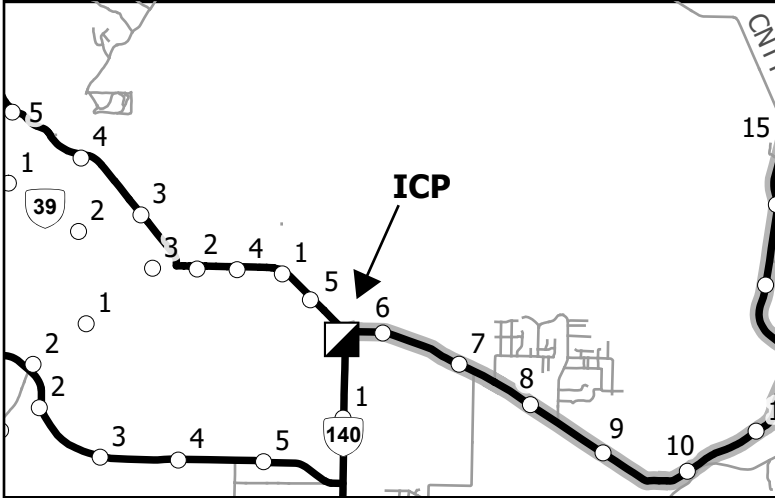

INCIDENT VICINITY

**GOLDEN TRAVEL**

**Klamath Community College, ICP**

ICP LOCATION:  
7390 South 6th Street  
Klamath Falls, OR  
Building 10

FIRE CAMP LOCATION:  
25844 Petersteiner Rd  
Bonanza, OR

- Division Break
- Incident Command Post
- Drop Point
- Camp
- Fire Footprint
- Highway
- Surfaced Road
- Highway Mile Post
- Travel Routes

INCIDENT LOCATION