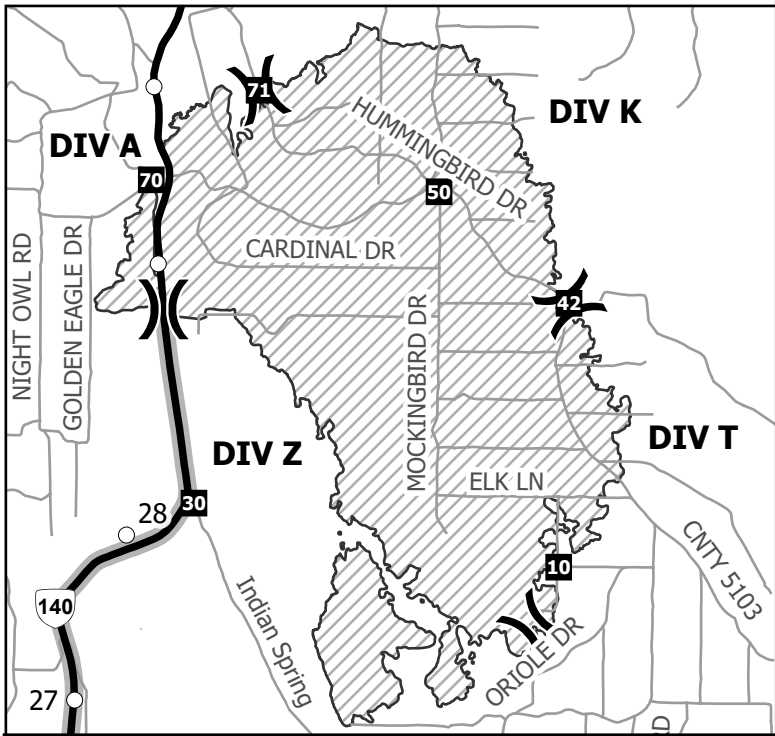

INCIDENT VICINITY

**GOLDEN TRAVEL**

**Klamath Community College, ICP**

ICP LOCATION:  
7390 South 6th Street  
Klamath Falls, OR  
Building 10

FIRE CAMP LOCATION:  
25844 Petersteiner Rd  
Bonanza, OR

- Division Break
- Incident Command Post
- Drop Point
- Camp
- Fire Footprint
- Highway
- Surfaced Road
- Highway Mile Post
- Travel Routes

INCIDENT LOCATION