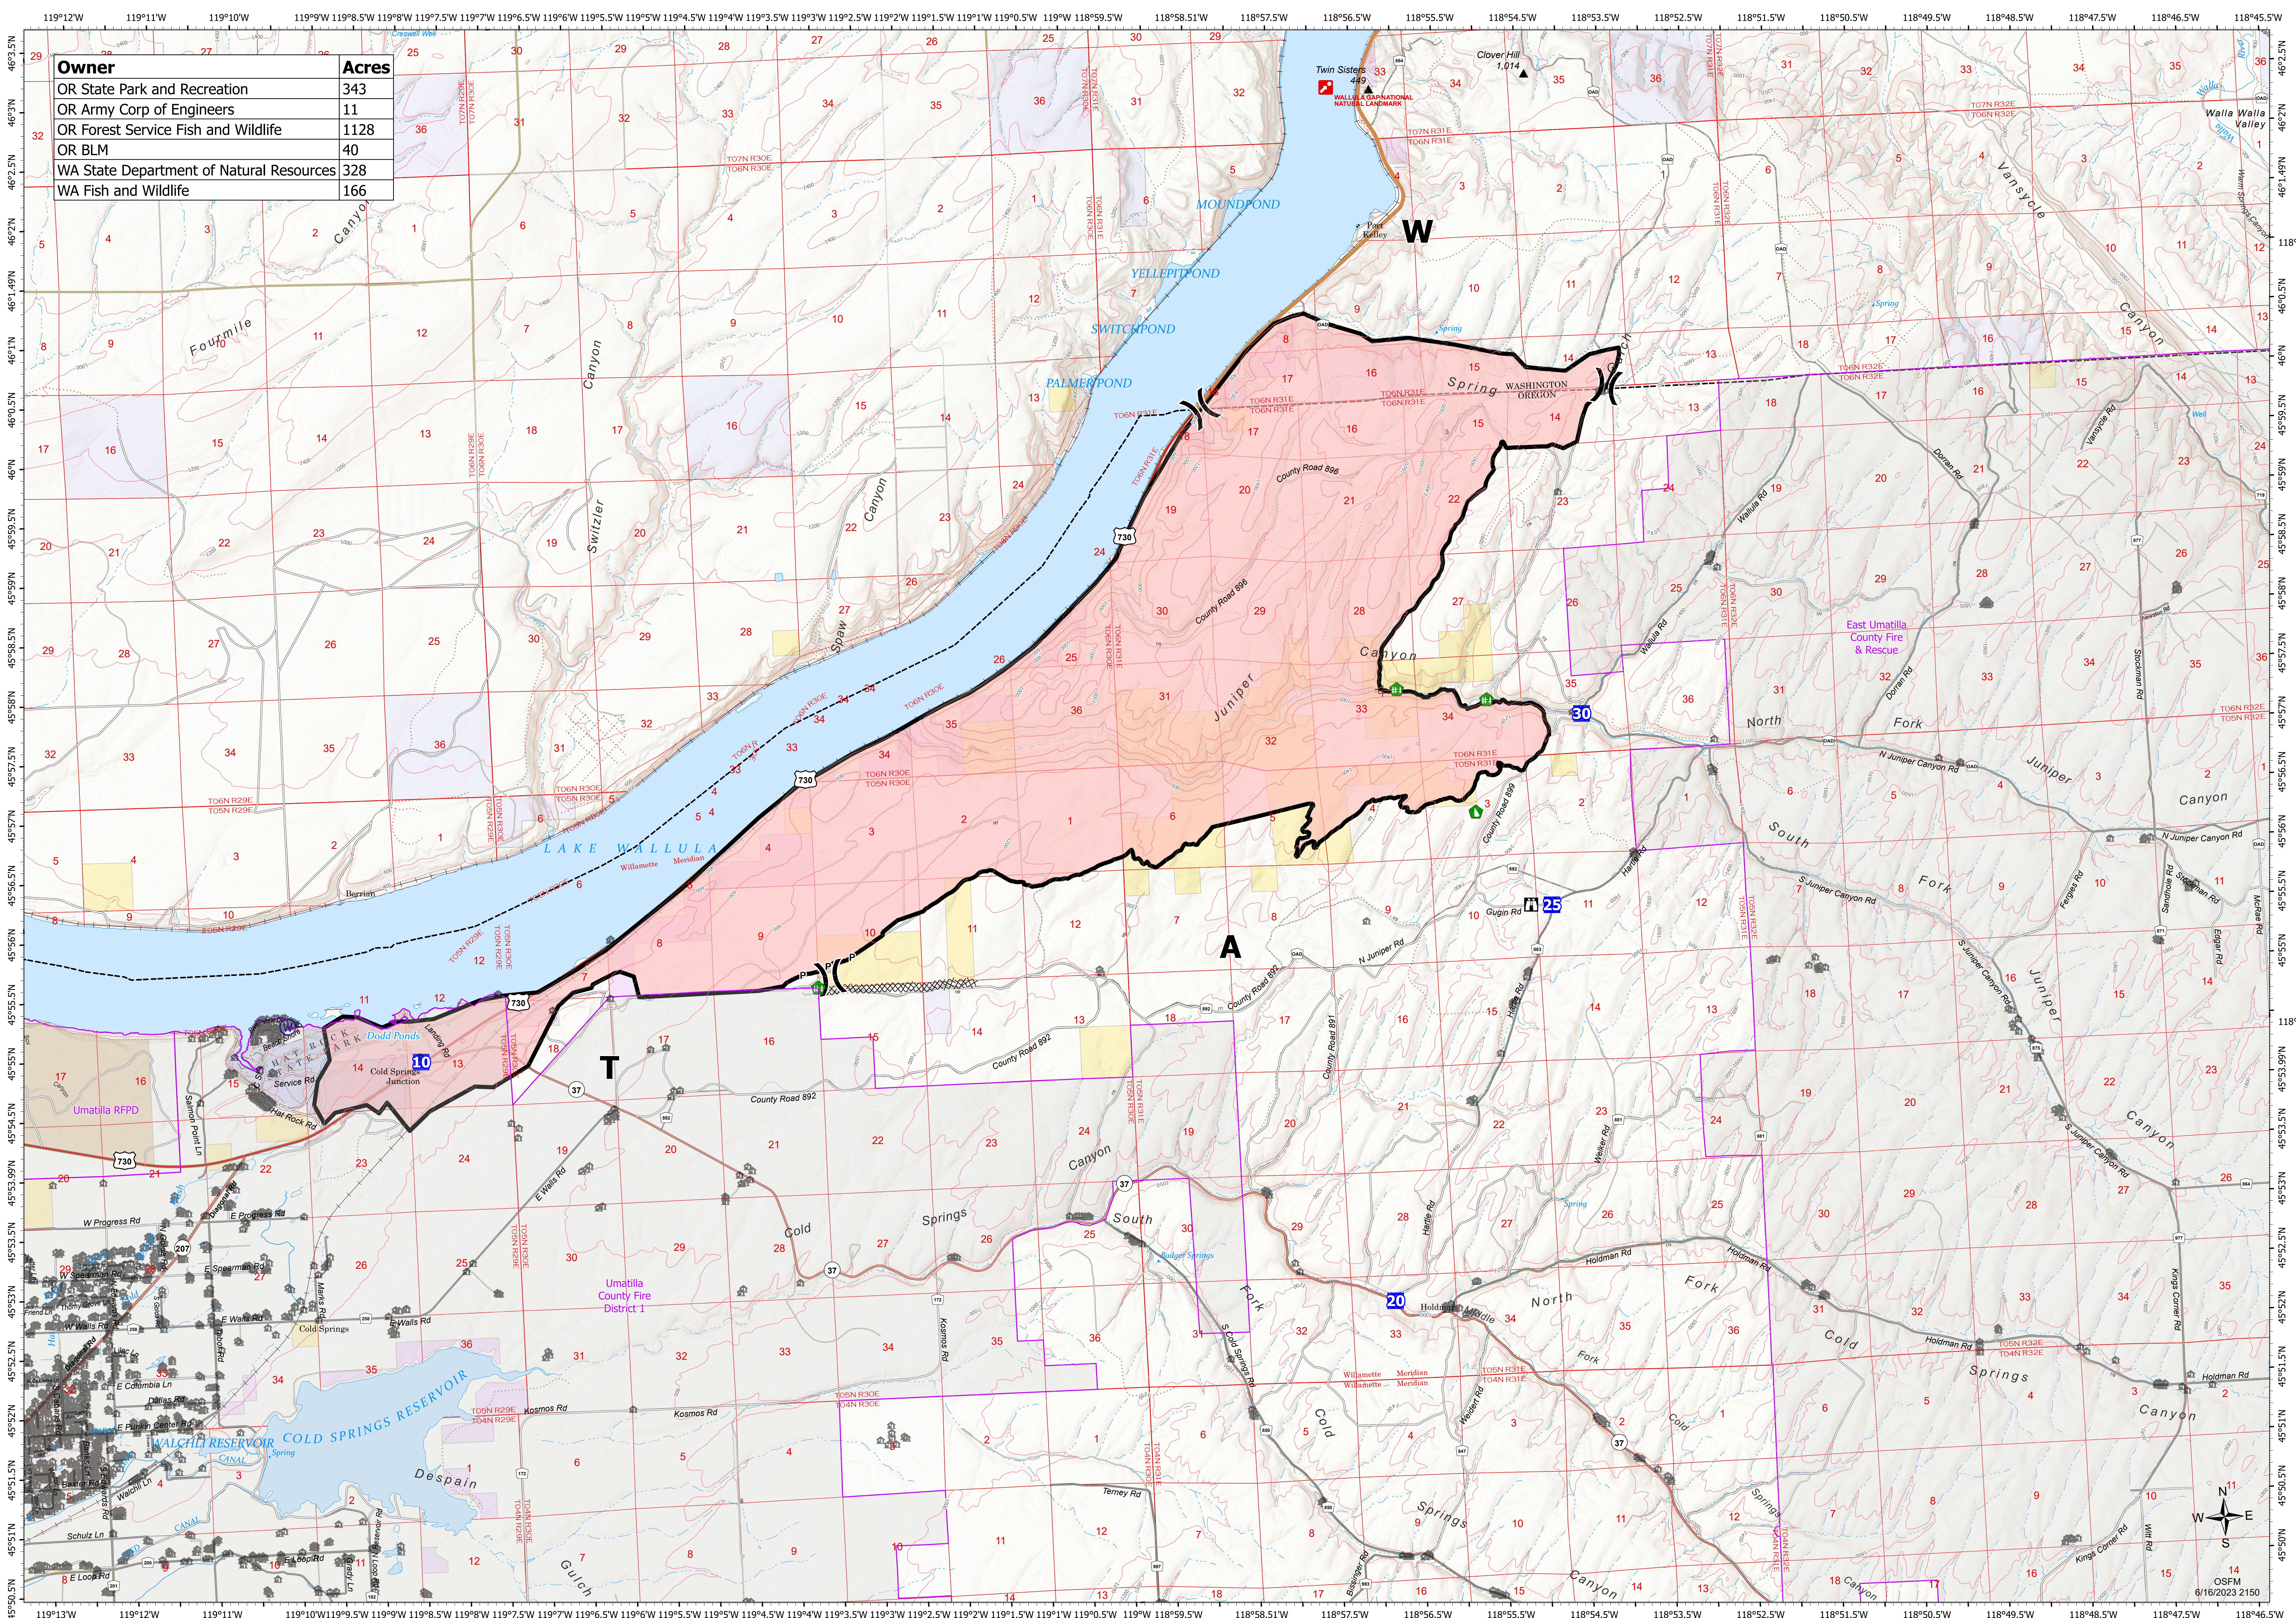

Owner	Acres
OR State Park and Recreation	343
OR Army Corp of Engineers	11
OR Forest Service Fish and Wildlife	1128
OR BLM	40
WA State Department of Natural Resources	328
WA Fish and Wildlife	166

Ownership

16,816 acres at 6/16/23 1800

Hat Rock

ORUM7N-00096
6/16/2023 1800

- Buildings
- Paved Roads
- Railroad
- Other State Lands
- Bureau of Land Management Lands
- Other Federal Government Lands
- Division Break
- Fence - Cut/Damaged
- Primary Highway
- Dirt (Not Paved) Road
- State Boundary
- U.S. Fish and Wildlife Service Lands
- Fire Districts
- Secondary Highway
- Gravel Road
- State Public Lands
- Closed Roads
- Water Source