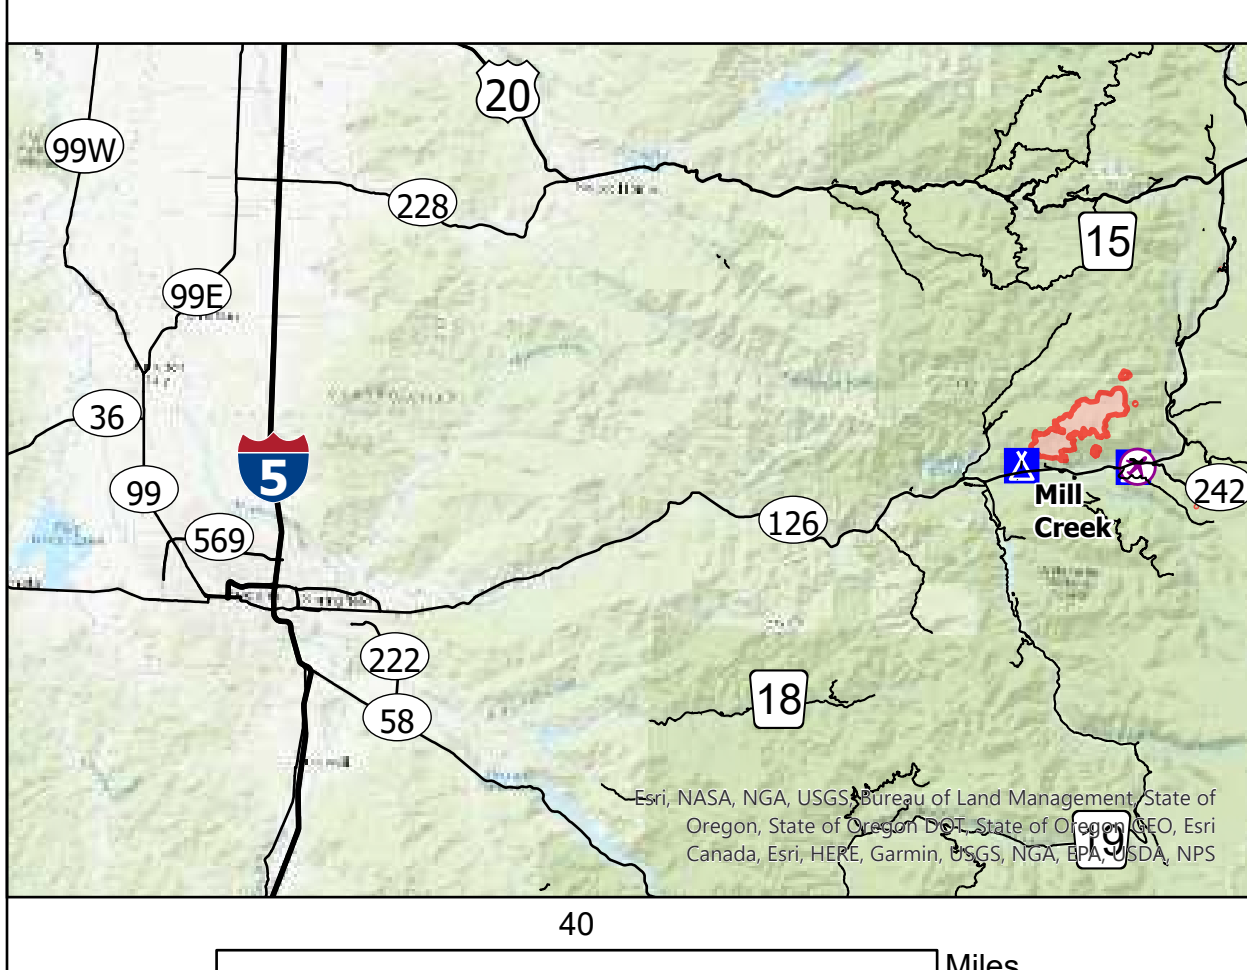

Briefing

Lookout
OR-WIF-230327
08/18/2023
DAY
5,537 acres at 8/17/2023 1500

8/18/2023 0127
Acres from IR and GPS
North American 1983 Datum. Lat,Long
Grid

Sources: EPA, Airborn DS, USGS, NGA, NADA, CGAR, N-RDPROJ, NCEAS, NLS, CS, NMA, Geodaten/Inform, Rijkswaterstaat, GSA, Geodard, FEMA Intermap and the GIS user community