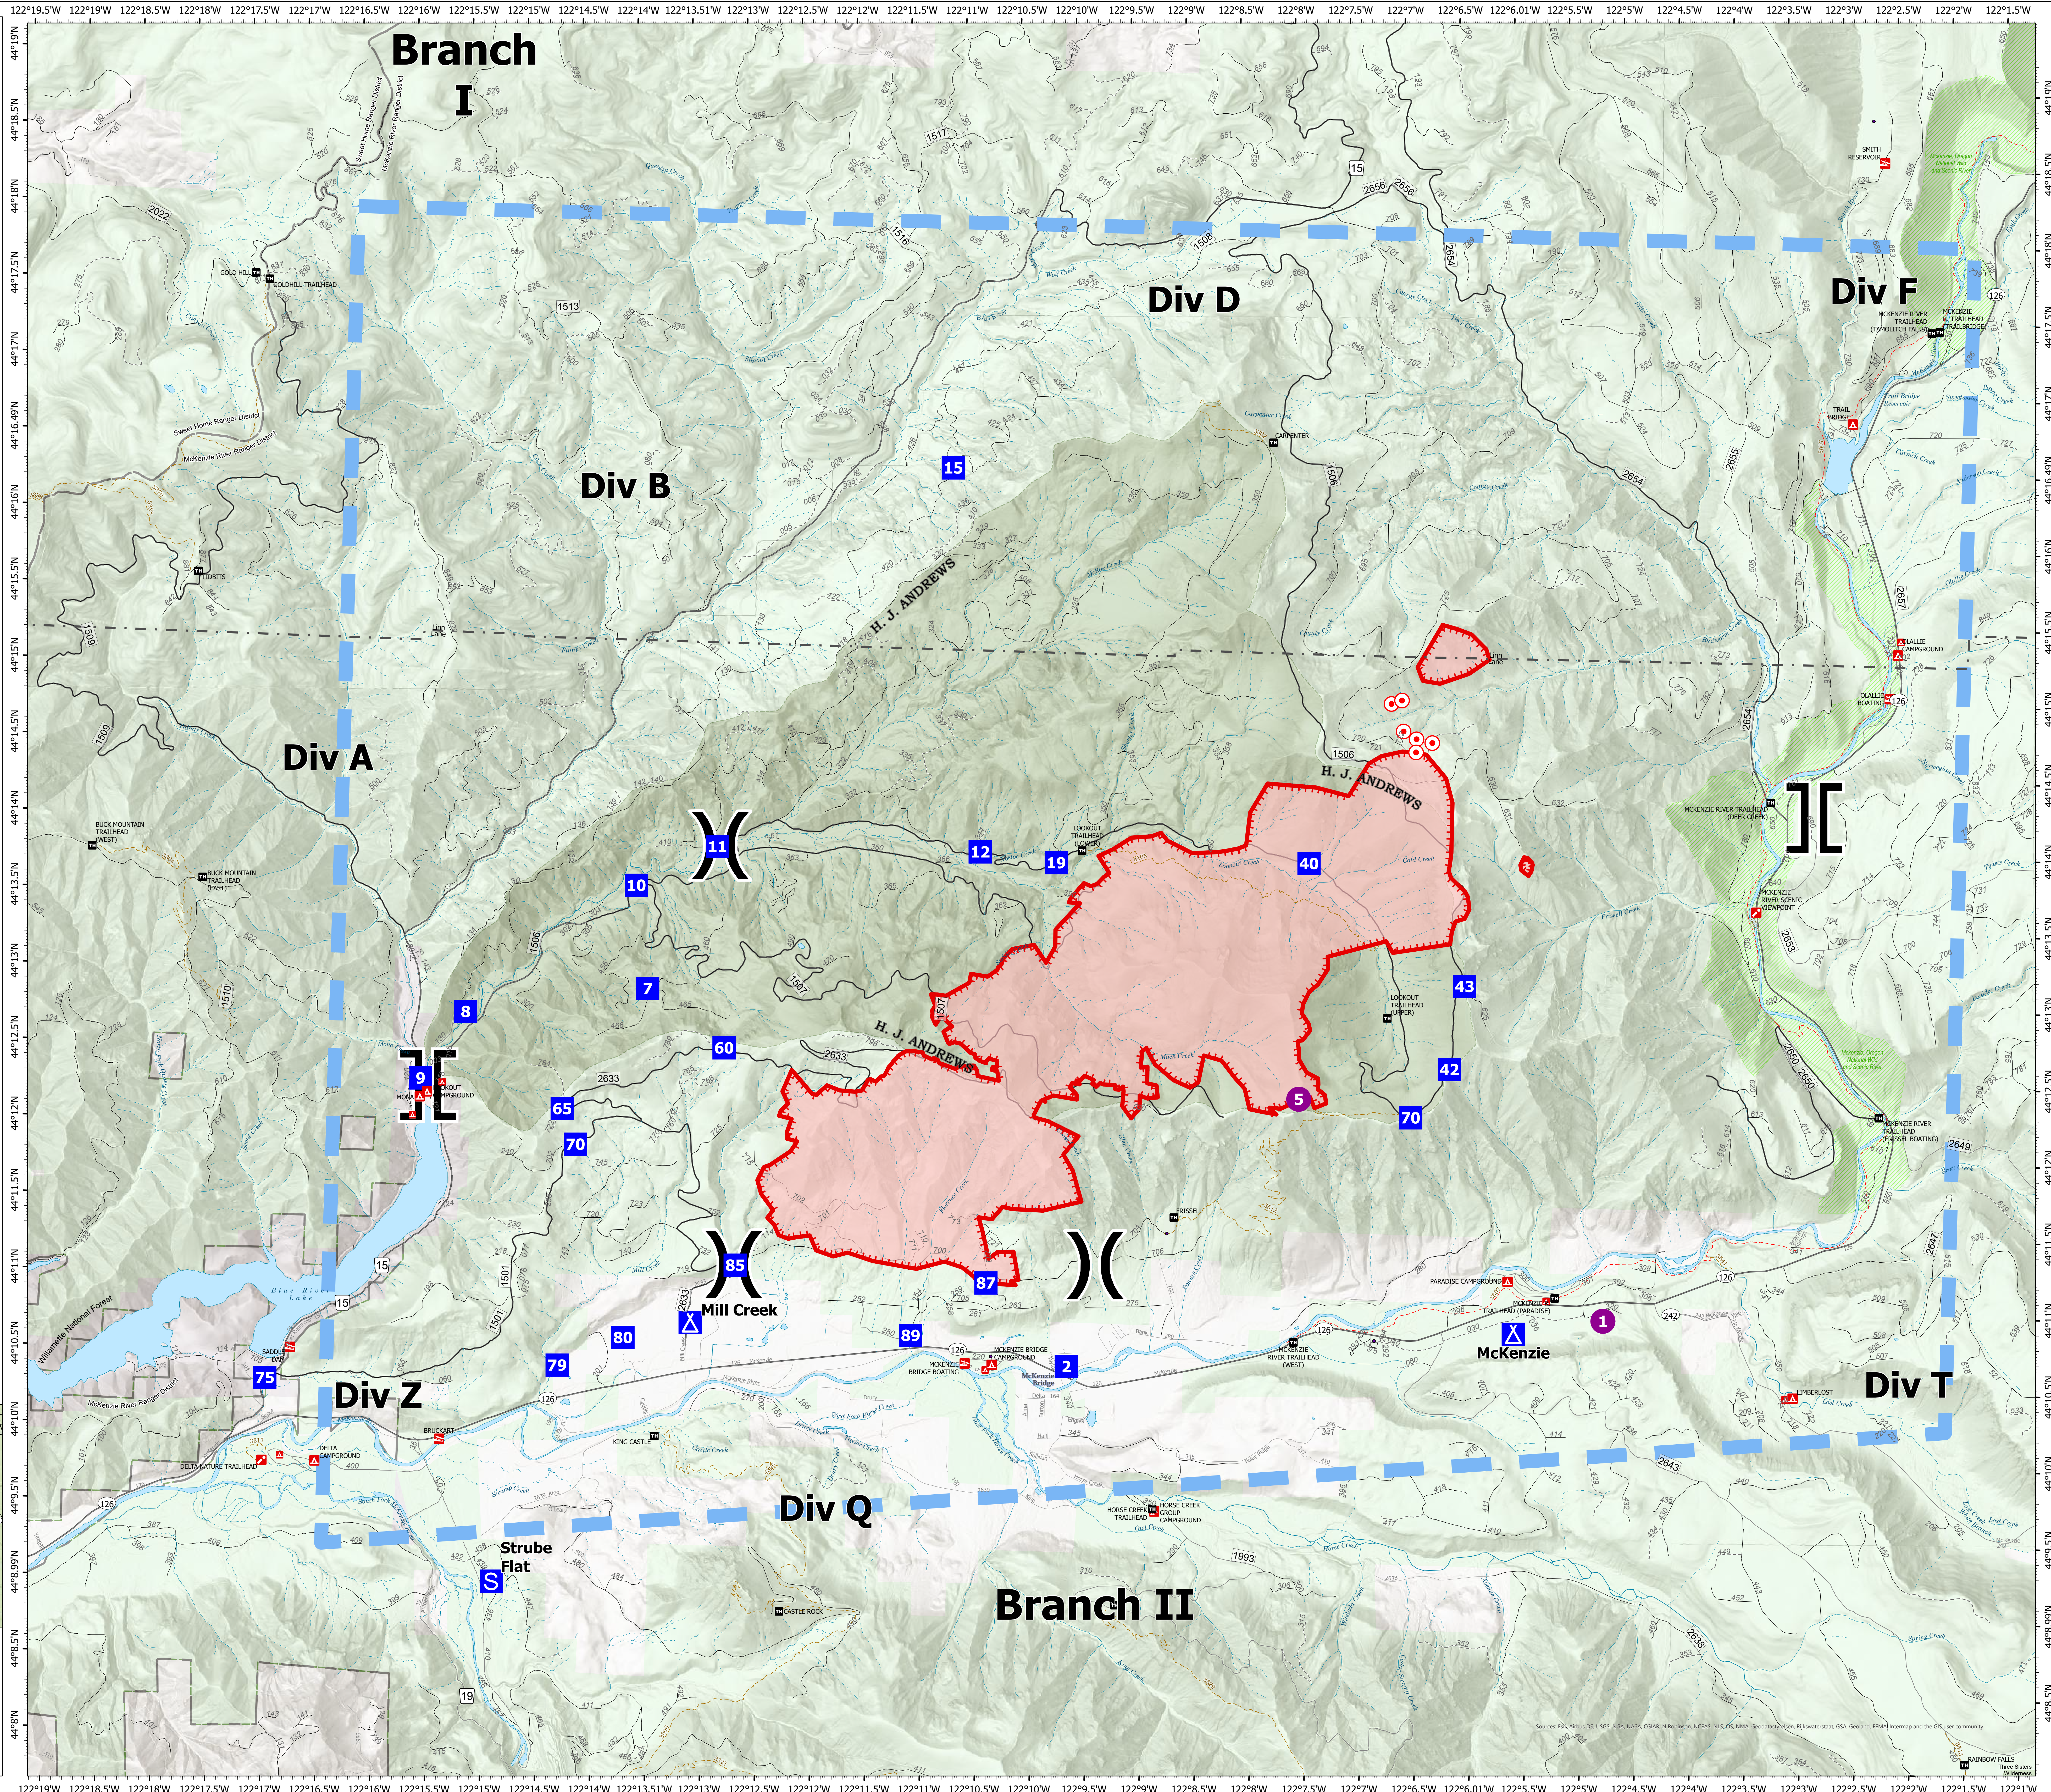

Briefing

Lookout
OR-WIF-230327
08/18/2023
DAY
5,537 acres at 8/17/2023 1500

8/18/2023 0127
Acres from IR and GPS
North American 1983 Datum. Lat,Long
Grid

Sources: EPA, Airborn DS, USGS, NGA, NADA, CGAR, N-RDPROJ, NCEAS, NLS, CS, NMA, Geodaten/Inform, Rijkswaterstaat, GSA, Geodard, FEMA Intermap and the GIS user community