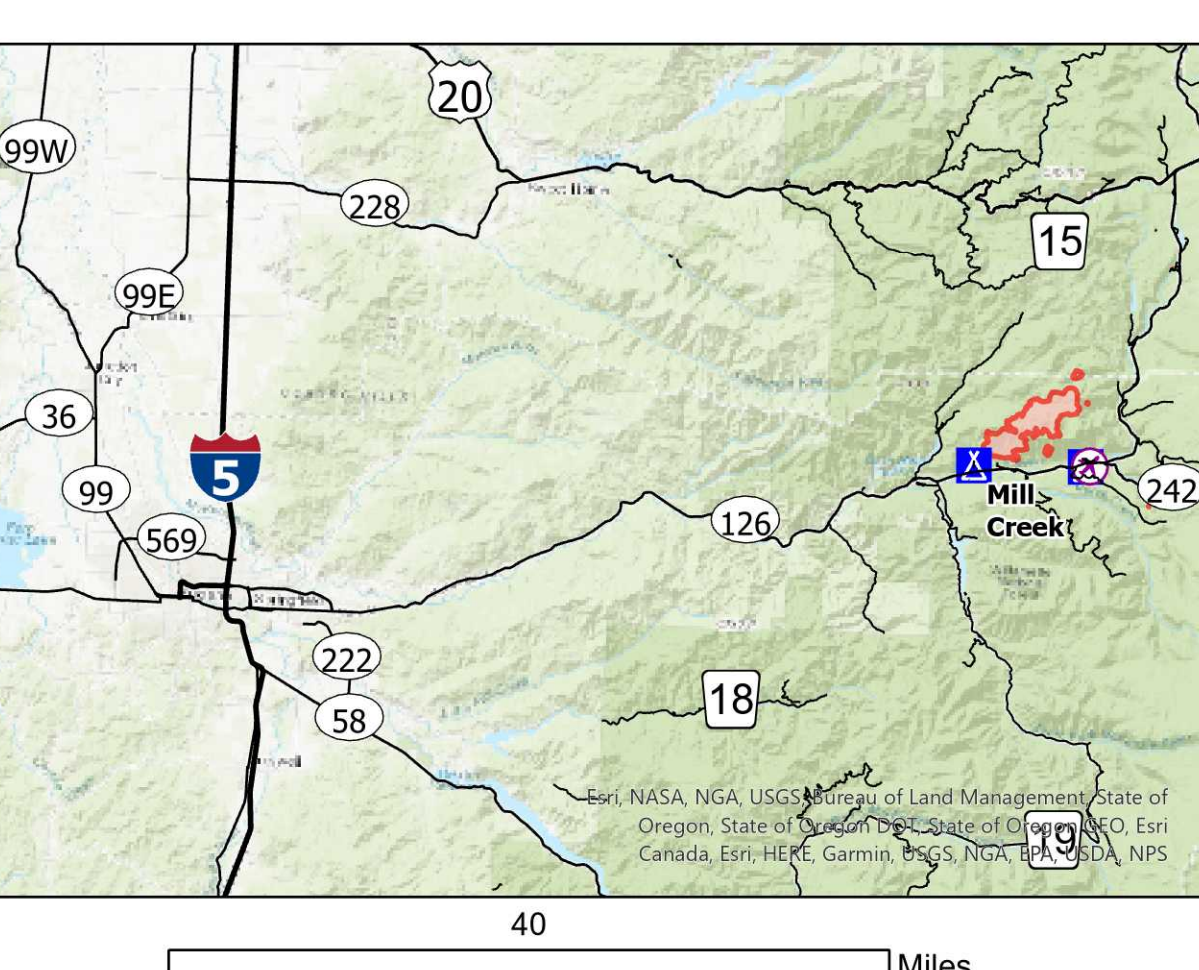

Briefing

Lookout
OR-WIF-230327
08/18/2023
DAY
5,537 acres at 8/17/2023 1500

- Hellsport
- Division Break
- Branch Break
- Drop Point
- Camp
- Staging Area
- Hot Spot - Spot Fire
- Temporary Flight Restriction
- Uncontained
- State Highway and Route
- Forest Service Road
- 3 - SUITABLE FOR PASSENGER CARS
- 2 - HIGH CLEARANCE VEHICLES
- 1 - BASIC CUSTODIAL CARE (CLOSED)
- other road
- City
- Campground
- Group Campground
- Trailhead
- Boating Site
- Interpretive Site
- Trail
- National Designated Trail
- Stream Intermittent
- Stream Perennial
- Stream
- McKenzie River
- NHD Waterbody
- Wild And Scenic River
- Recreational
- EXPERIMENTAL FOREST
- Wilderness r06
- Ranger District
- National Forest
- U.S. Forest Service
- Other Federal Land
- Other Land, Including Private

8/18/2023 0127
Acres from IR and GPS
North American 1983 Datum. Lat,Long
Grid

Sources: EPA, Airbus DS, USGS, NGA, NOAA, CGAR, N Robinson, NCEAS, NLS, CS, NMA, Geodatabase/Map, Rijkswaterstaat, GSA, Geoland, FEMA Intermap and the GIS user community