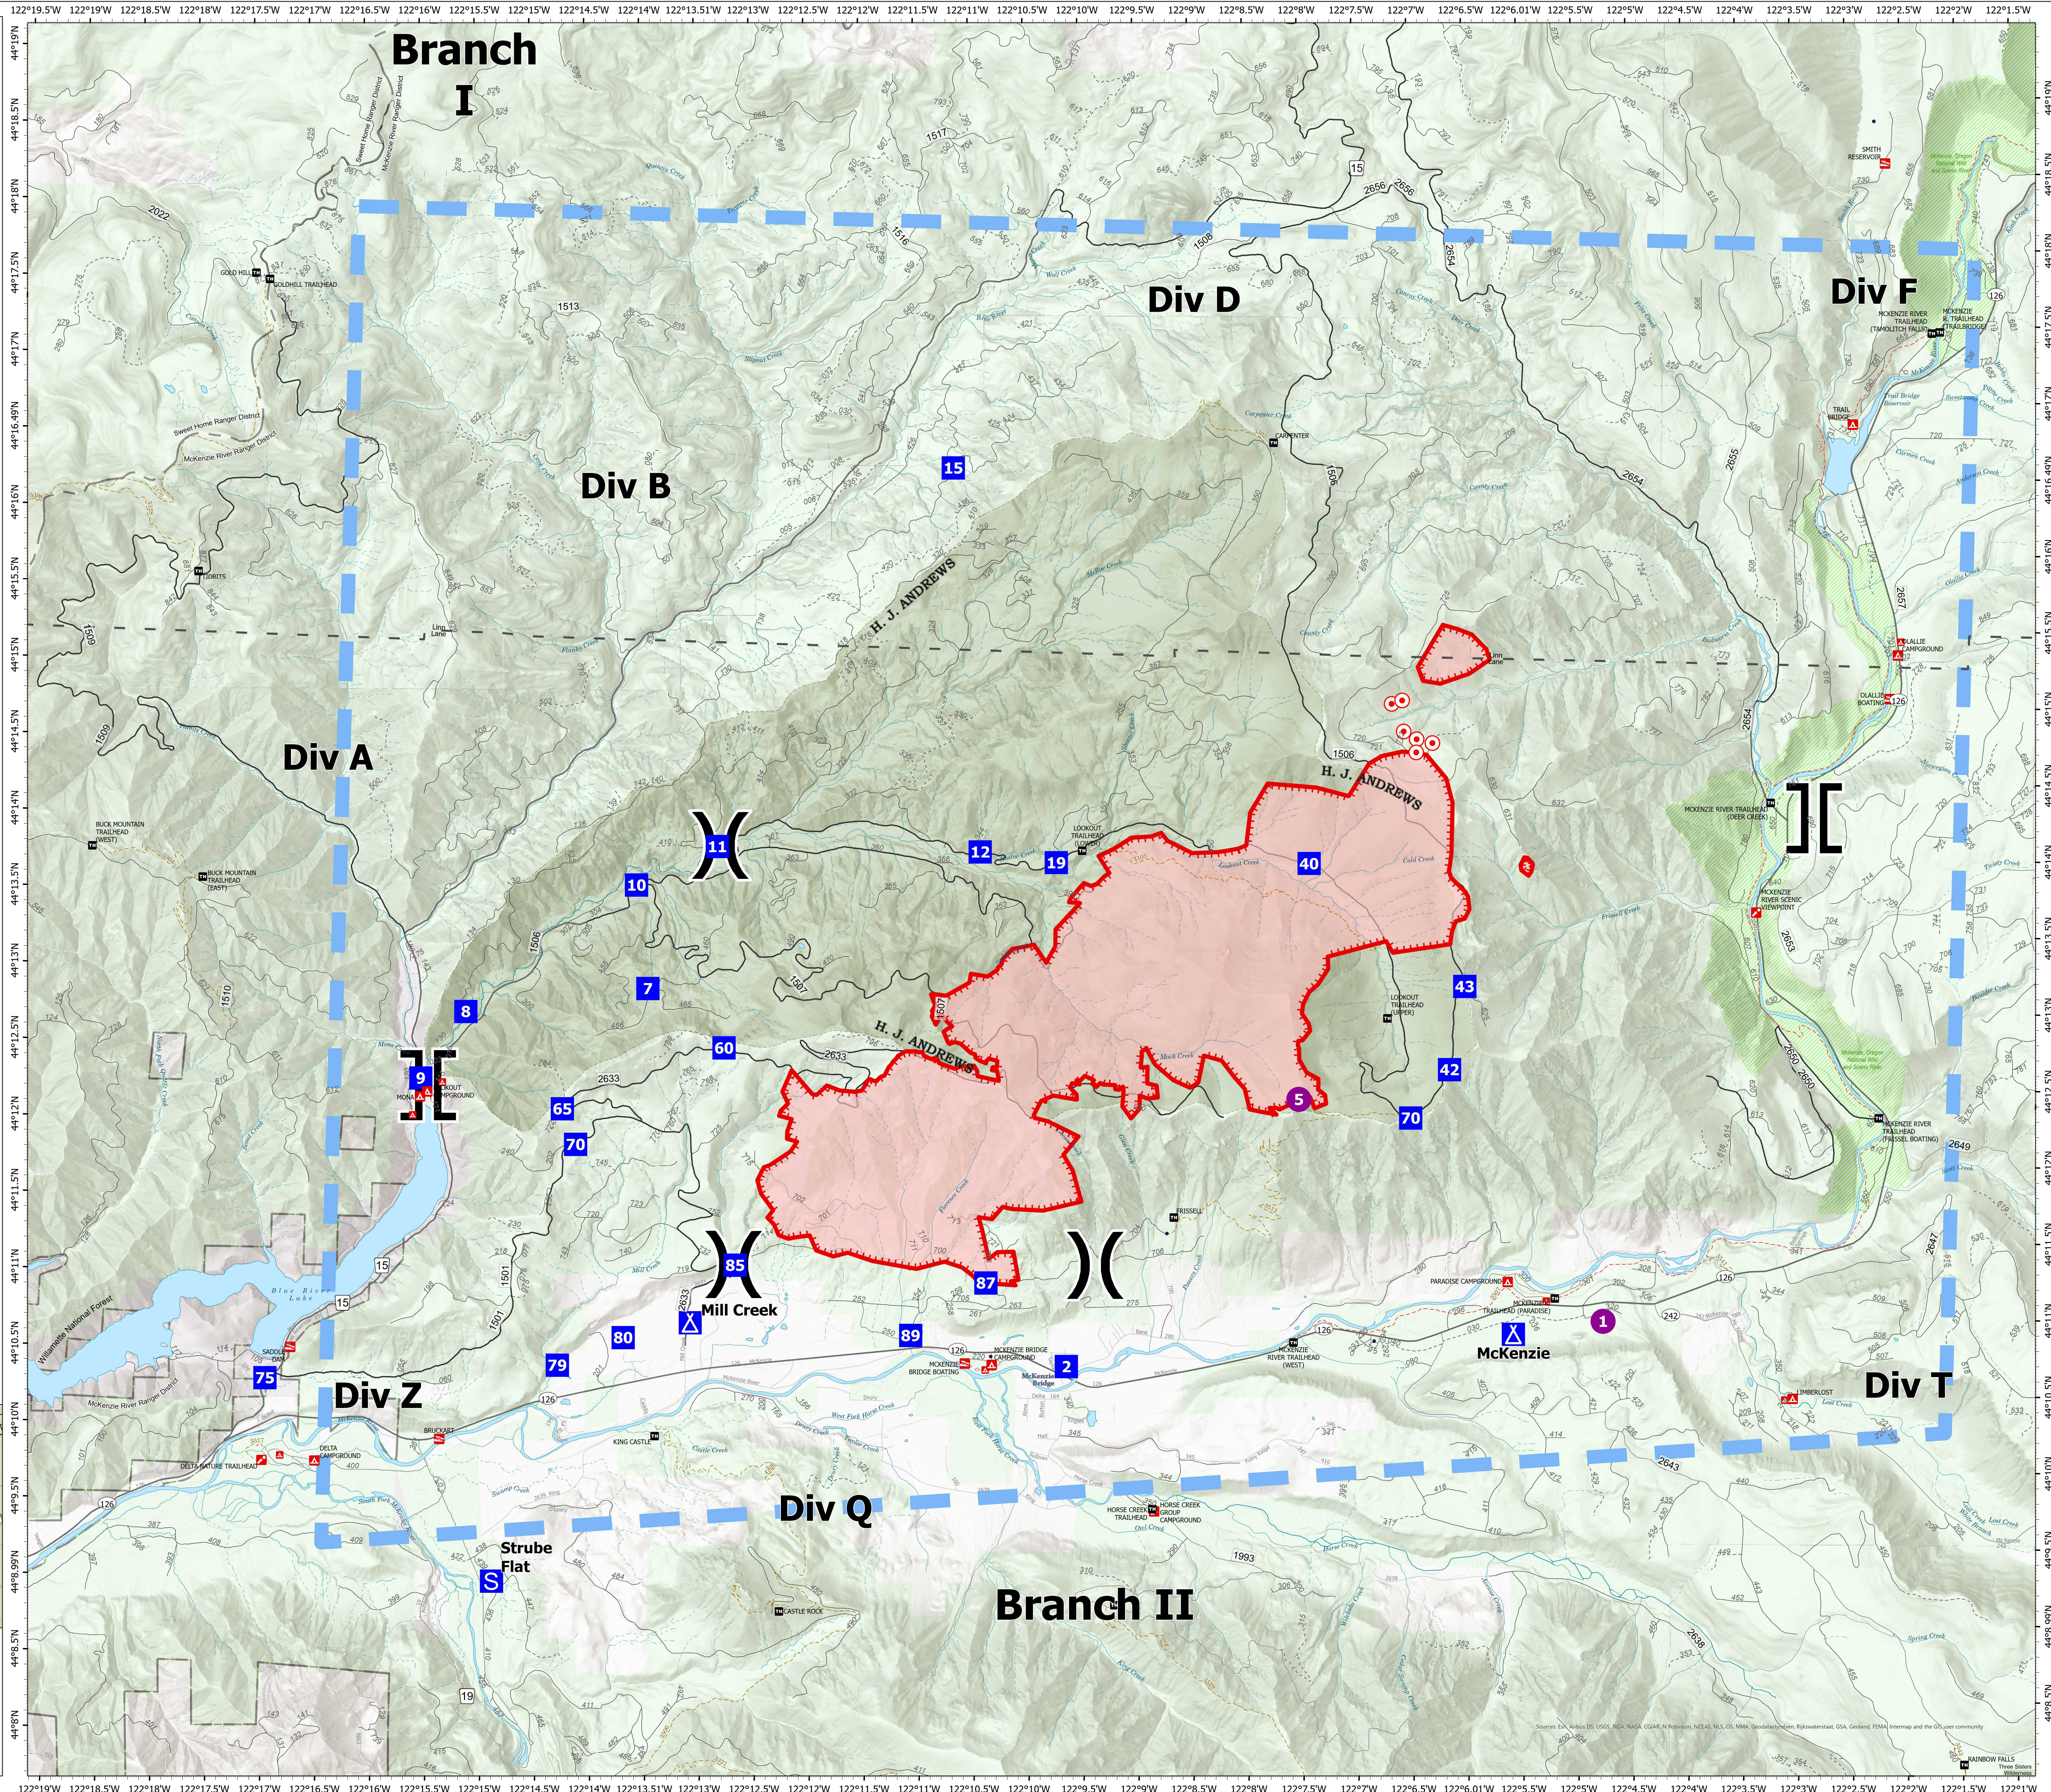

Briefing

Lookout
OR-WIF-230327
08/18/2023
DAY
5,537 acres at 8/17/2023 1500

- Hellsport
- Division Break
- Branch Break
- Drop Point
- Camp
- Staging Area
- Hot Spot - Spot Fire
- Temporary Flight Restriction
- Uncontained
- State Highway and Route
- Forest Service Road
- 3 - SUITABLE FOR PASSENGER CARS
- 2 - HIGH CLEARANCE VEHICLES
- 1 - BASIC CUSTODIAL CARE (CLOSED)
- other road
- City
- Campground
- Group Campground
- Trailhead
- Boating Site
- Interpretive Site
- Trail
- National Designated Trail
- Stream Intermittent
- Stream Perennial
- Stream
- McKenzie River
- NHD Waterbody
- Wild And Scenic River
- Recreational
- EXPERIMENTAL FOREST
- Wilderness r06
- Ranger District
- National Forest
- U.S. Forest Service
- Other Federal Land
- Other Land, Including Private

8/18/2023 0127
Acres from IR and GPS
North American 1983 Datum. Lat,Long
Grid

Sources: EPA, Airbus DS, USGS, NGA, NOAA, CGAR, N Robinson, NCEAS, NLS, CS, NMA, Geodatabase/Map, Rijkswaterstaat, GSA, Geoland, FEMA Intermap and the GIS user community