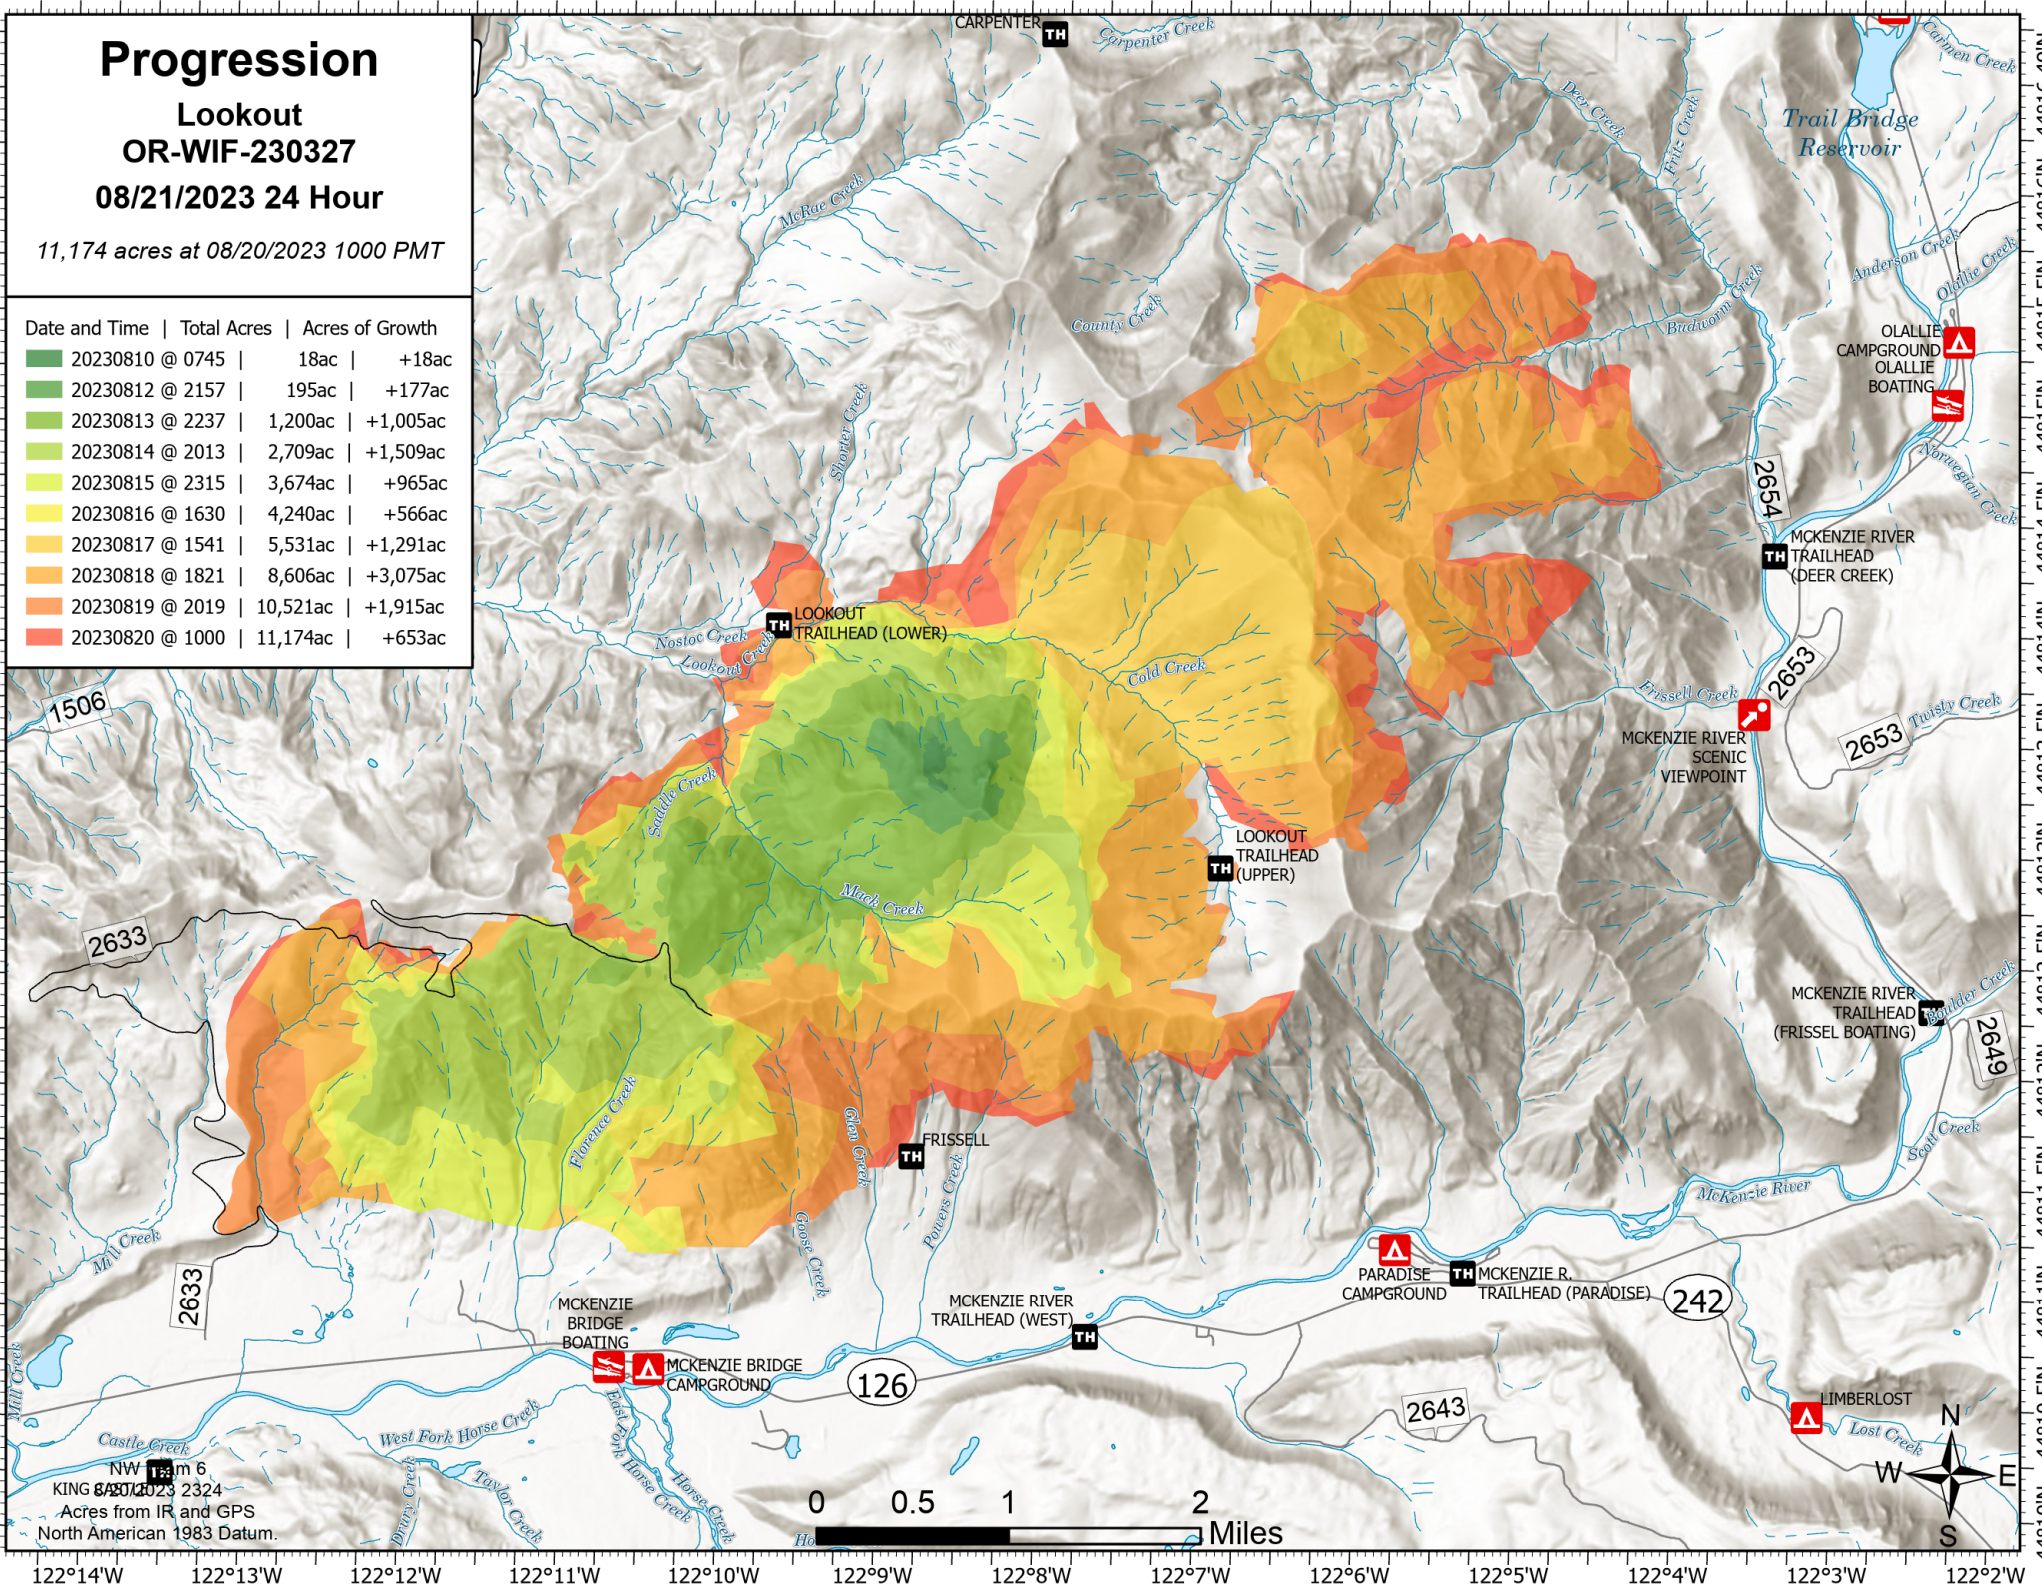

Progression

Lookout
OR-WIF-230327
08/21/2023 24 Hour

11,174 acres at 08/20/2023 1000 PMT

Date and Time	Total Acres	Acres of Growth
20230810 @ 0745	18ac	+18ac
20230812 @ 2157	195ac	+177ac
20230813 @ 2237	1,200ac	+1,005ac
20230814 @ 2013	2,709ac	+1,509ac
20230815 @ 2315	3,674ac	+965ac
20230816 @ 1630	4,240ac	+566ac
20230817 @ 1541	5,531ac	+1,291ac
20230818 @ 1821	8,606ac	+3,075ac
20230819 @ 2019	10,521ac	+1,915ac
20230820 @ 1000	11,174ac	+653ac

NW 1/4 m 6
KING 8/20/2023 2324
Acres from IR and GPS
North American 1983 Datum.

0 0.5 1 2 Miles