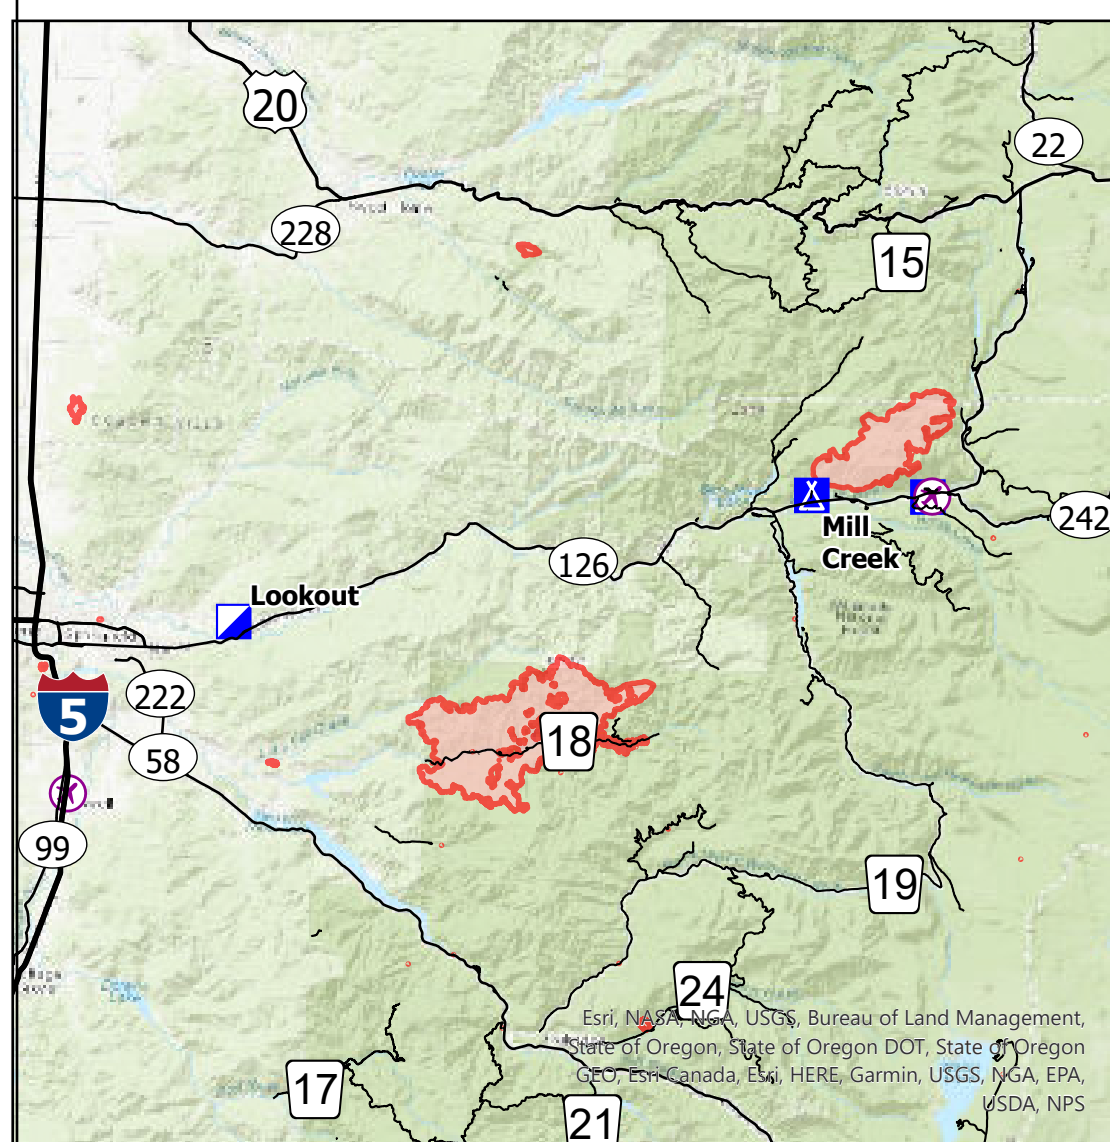

# Medical Evacuation

**Lookout**  
**OR-WIF-230327**  
**08/22/2023 24 Hour**  
12,188 acres at 08/21/2023 1630

- Wildfire Daily Fire Perimeter
- Estimated Ground Evacuation Time (Fine)
  - 1 to 2 Hours
  - 2 to 4 Hours
  - 4 to 6 Hours
  - More than 6 Hours
- Helispot
- Helibase
- Sling Site
- Unimproved Landing Area
- Incident Command Post
- Camp
- Staging Area
- Landmark
- Safety Zone
- Ranger District
- Interstate Highway
- US Highway

NW Team 6  
8/21/2023 2308  
Acres from IR and GPS  
WGS 1984 Datum, Lat/Long Grid