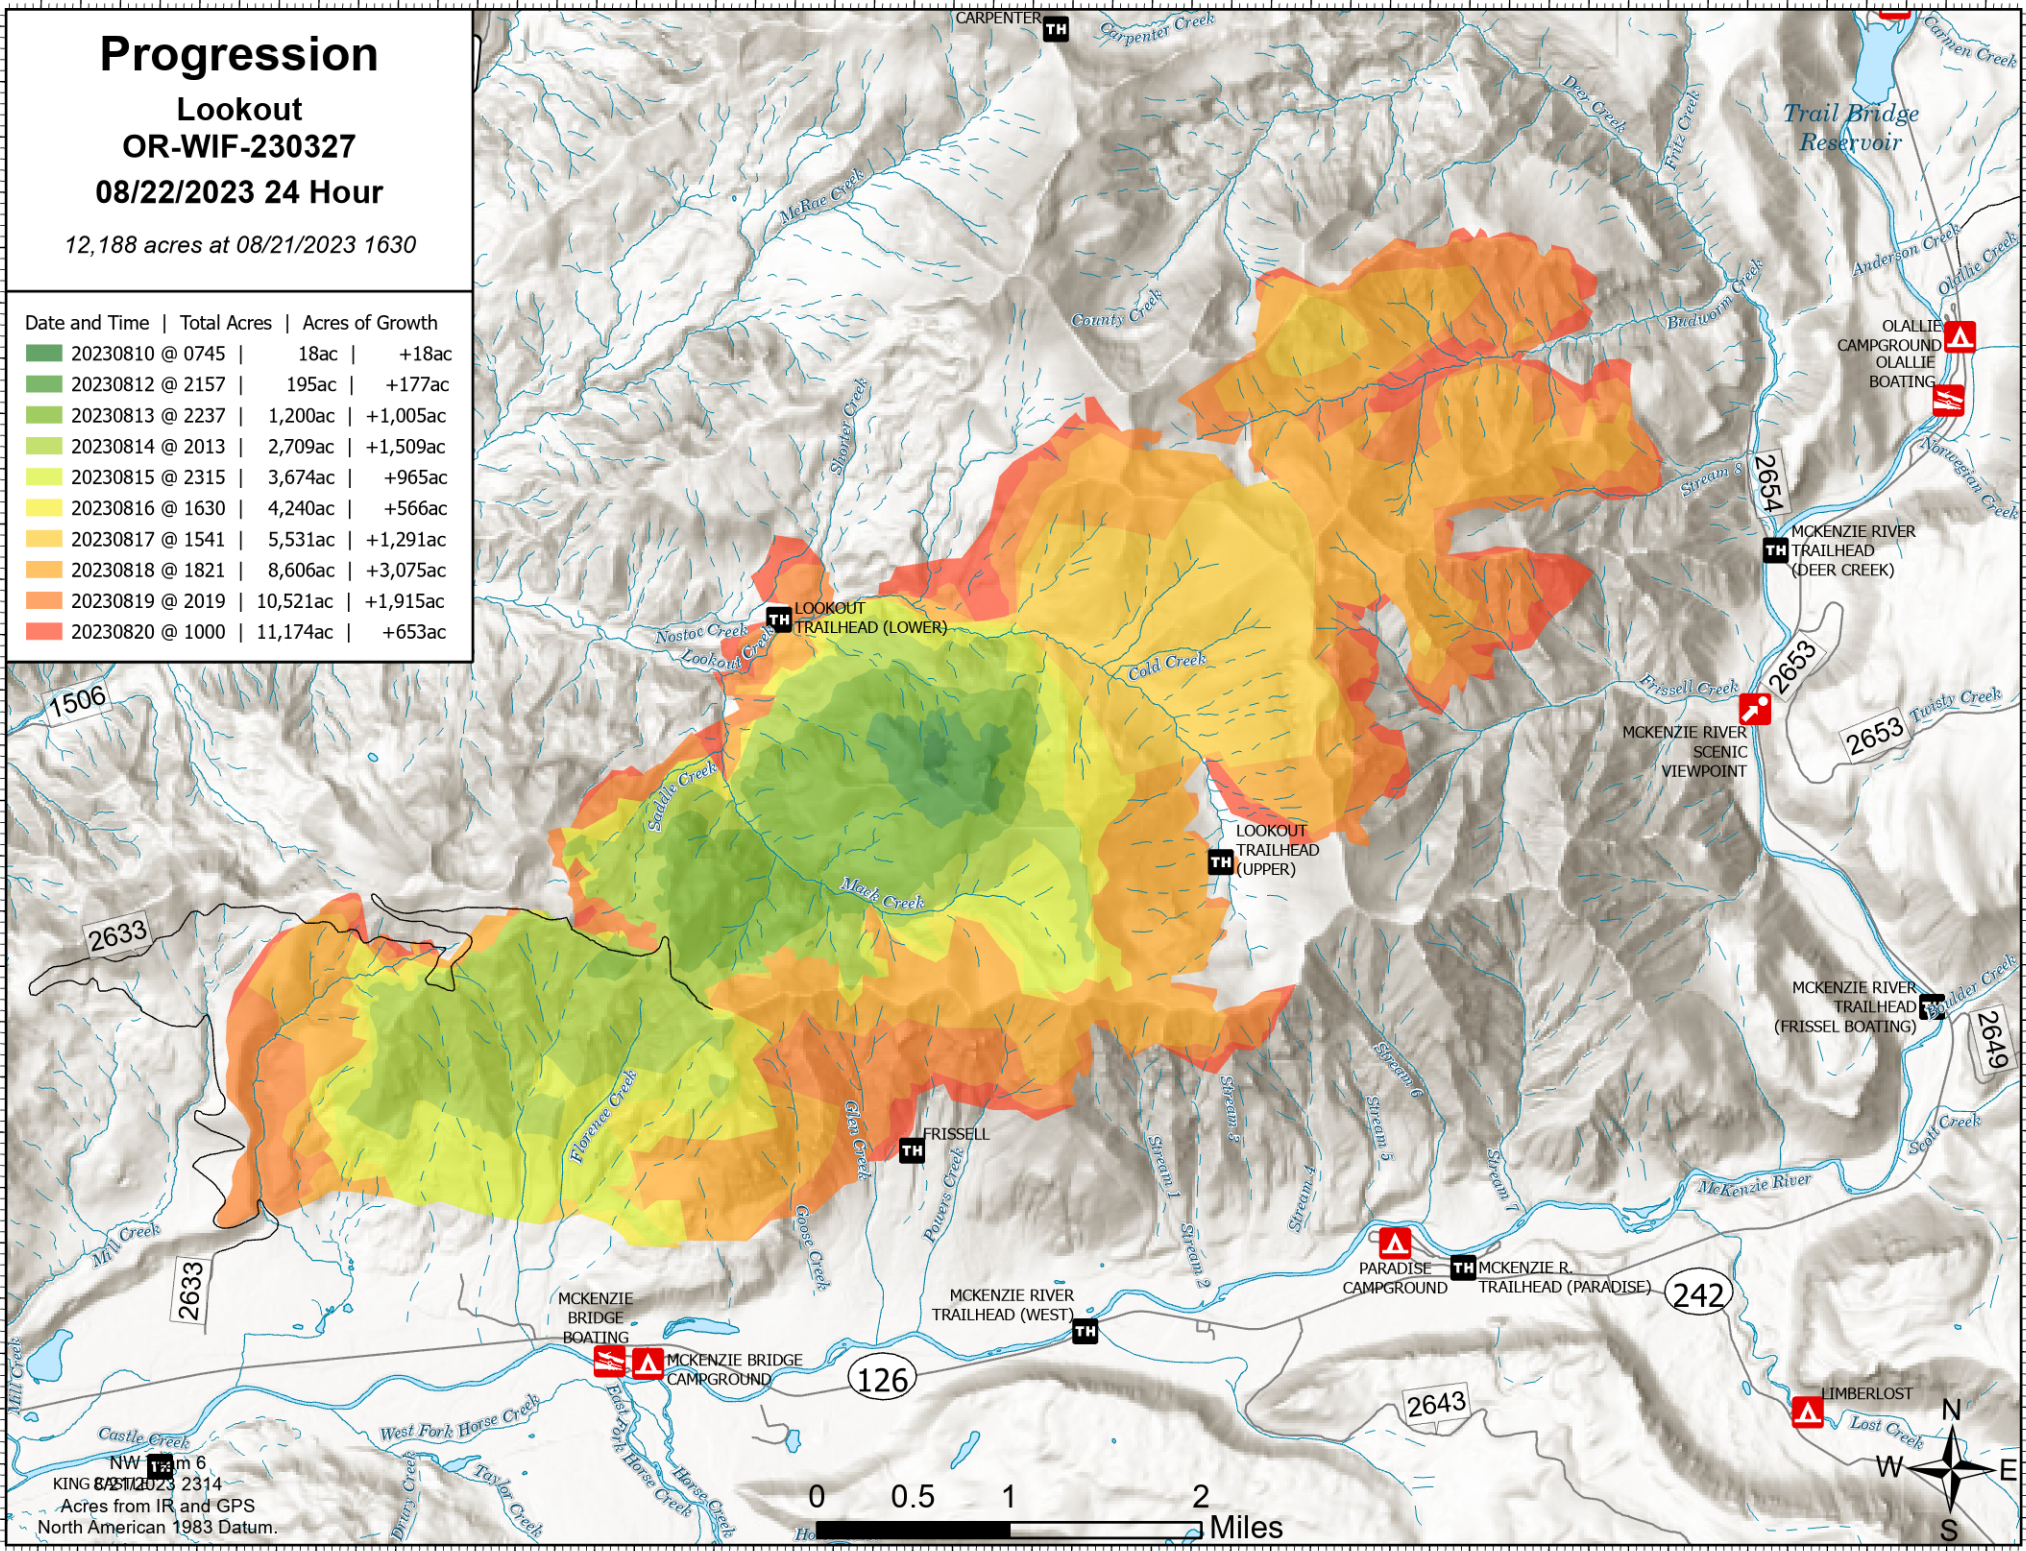

Progression

Lookout
OR-WIF-230327
08/22/2023 24 Hour

12,188 acres at 08/21/2023 1630

Date and Time	Total Acres	Acres of Growth
20230810 @ 0745	18ac	+18ac
20230812 @ 2157	195ac	+177ac
20230813 @ 2237	1,200ac	+1,005ac
20230814 @ 2013	2,709ac	+1,509ac
20230815 @ 2315	3,674ac	+965ac
20230816 @ 1630	4,240ac	+566ac
20230817 @ 1541	5,531ac	+1,291ac
20230818 @ 1821	8,606ac	+3,075ac
20230819 @ 2019	10,521ac	+1,915ac
20230820 @ 1000	11,174ac	+653ac

NW 1/4m 6
KING 8/21/2023 2314
Acres from IR and GPS
North American 1983 Datum.

0 0.5 1 2 Miles