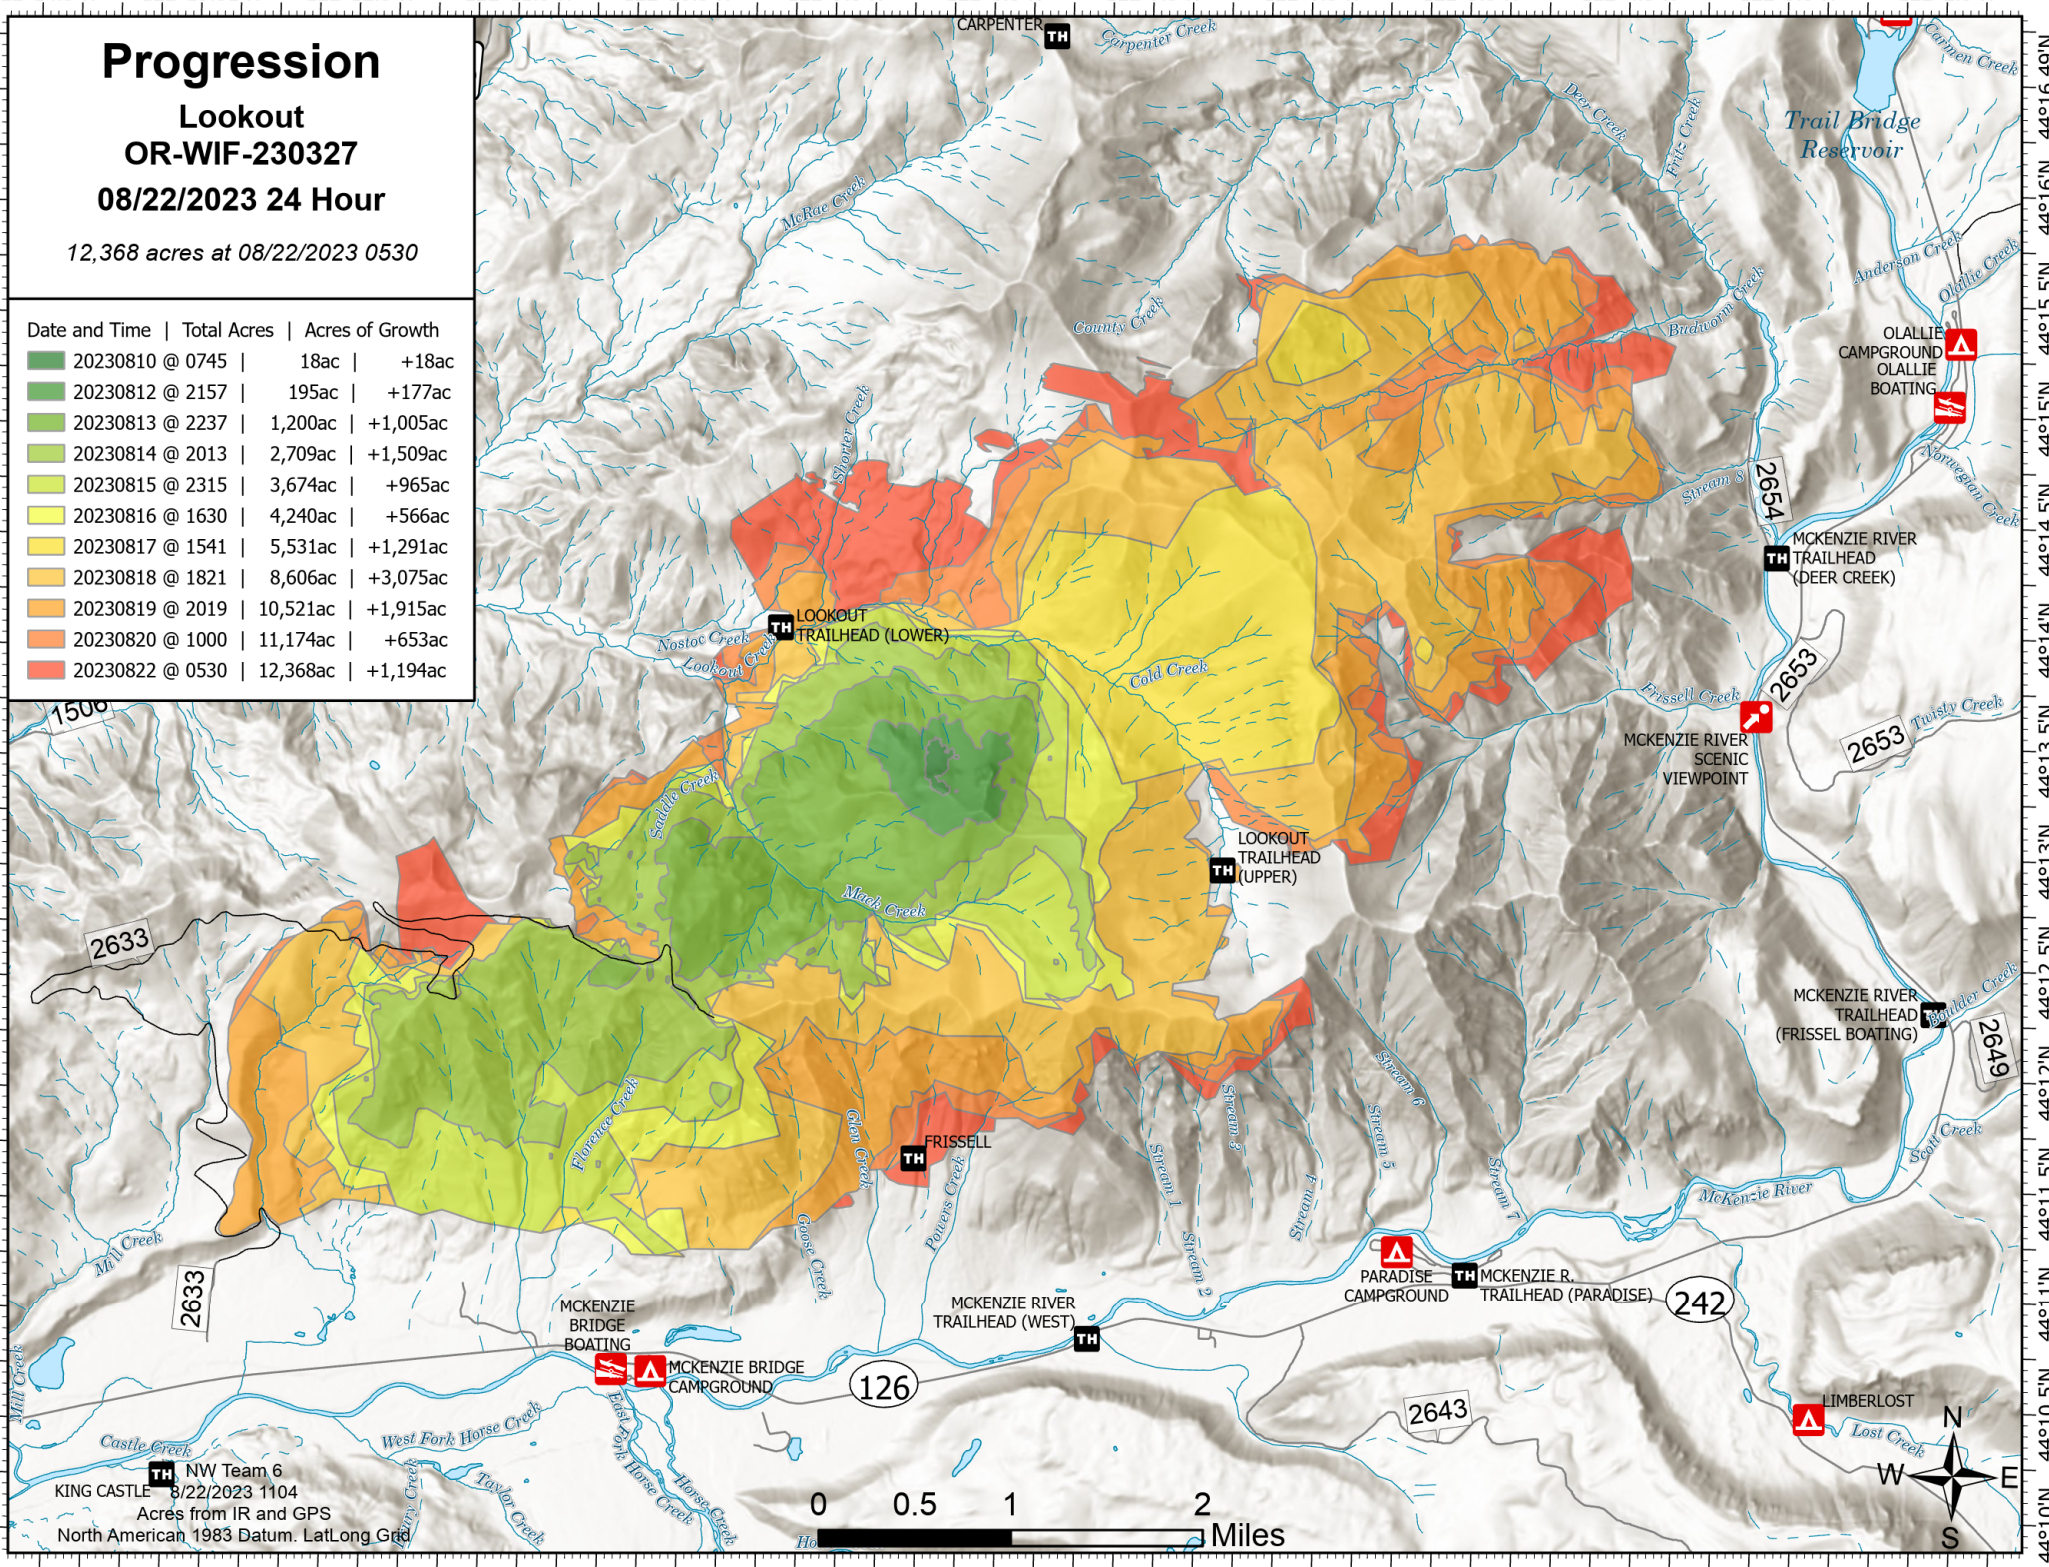

Progression

Lookout
OR-WIF-230327
08/22/2023 24 Hour

12,368 acres at 08/22/2023 0530

Date and Time	Total Acres	Acres of Growth
20230810 @ 0745	18ac	+18ac
20230812 @ 2157	195ac	+177ac
20230813 @ 2237	1,200ac	+1,005ac
20230814 @ 2013	2,709ac	+1,509ac
20230815 @ 2315	3,674ac	+965ac
20230816 @ 1630	4,240ac	+566ac
20230817 @ 1541	5,531ac	+1,291ac
20230818 @ 1821	8,606ac	+3,075ac
20230819 @ 2019	10,521ac	+1,915ac
20230820 @ 1000	11,174ac	+653ac
20230822 @ 0530	12,368ac	+1,194ac

King Castle NW Team 6
8/22/2023 1104
Acres from IR and GPS
North American 1983 Datum. LatLong Grid