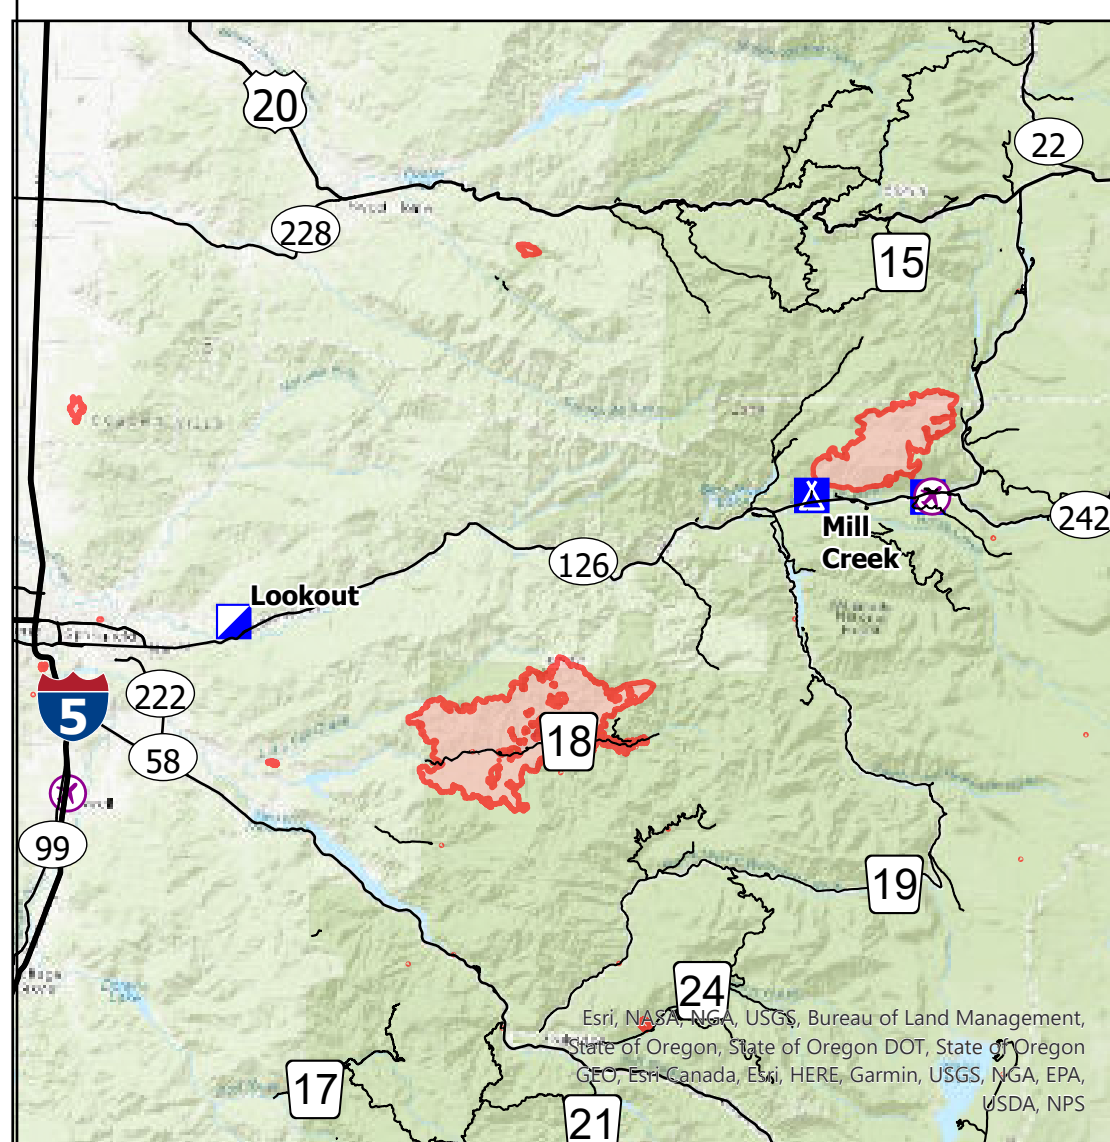

# Medical Evacuation

**Lookout**  
**OR-WIF-230327**  
**08/23/2023 24 Hour**  
13,207 acres at 08/22/2023 2100

- Wildfire Daily Fire Perimeter
- Estimated Ground Evacuation Time (Fine)
  - 1 to 2 Hours
  - 2 to 4 Hours
  - 4 to 6 Hours
  - More than 6 Hours
- Helispot
- Helibase
- Sling Site
- Incident Command Post
- Camp
- Staging Area
- Landmark
- Safety Zone
- Ranger District
- Interstate Highway
- US Highway
- State Highway and Route
- Counties

NW Team 6  
8/22/2023 2148  
Acres from IR and GPS  
WGS 1984 Datum, Lat/Long Grid