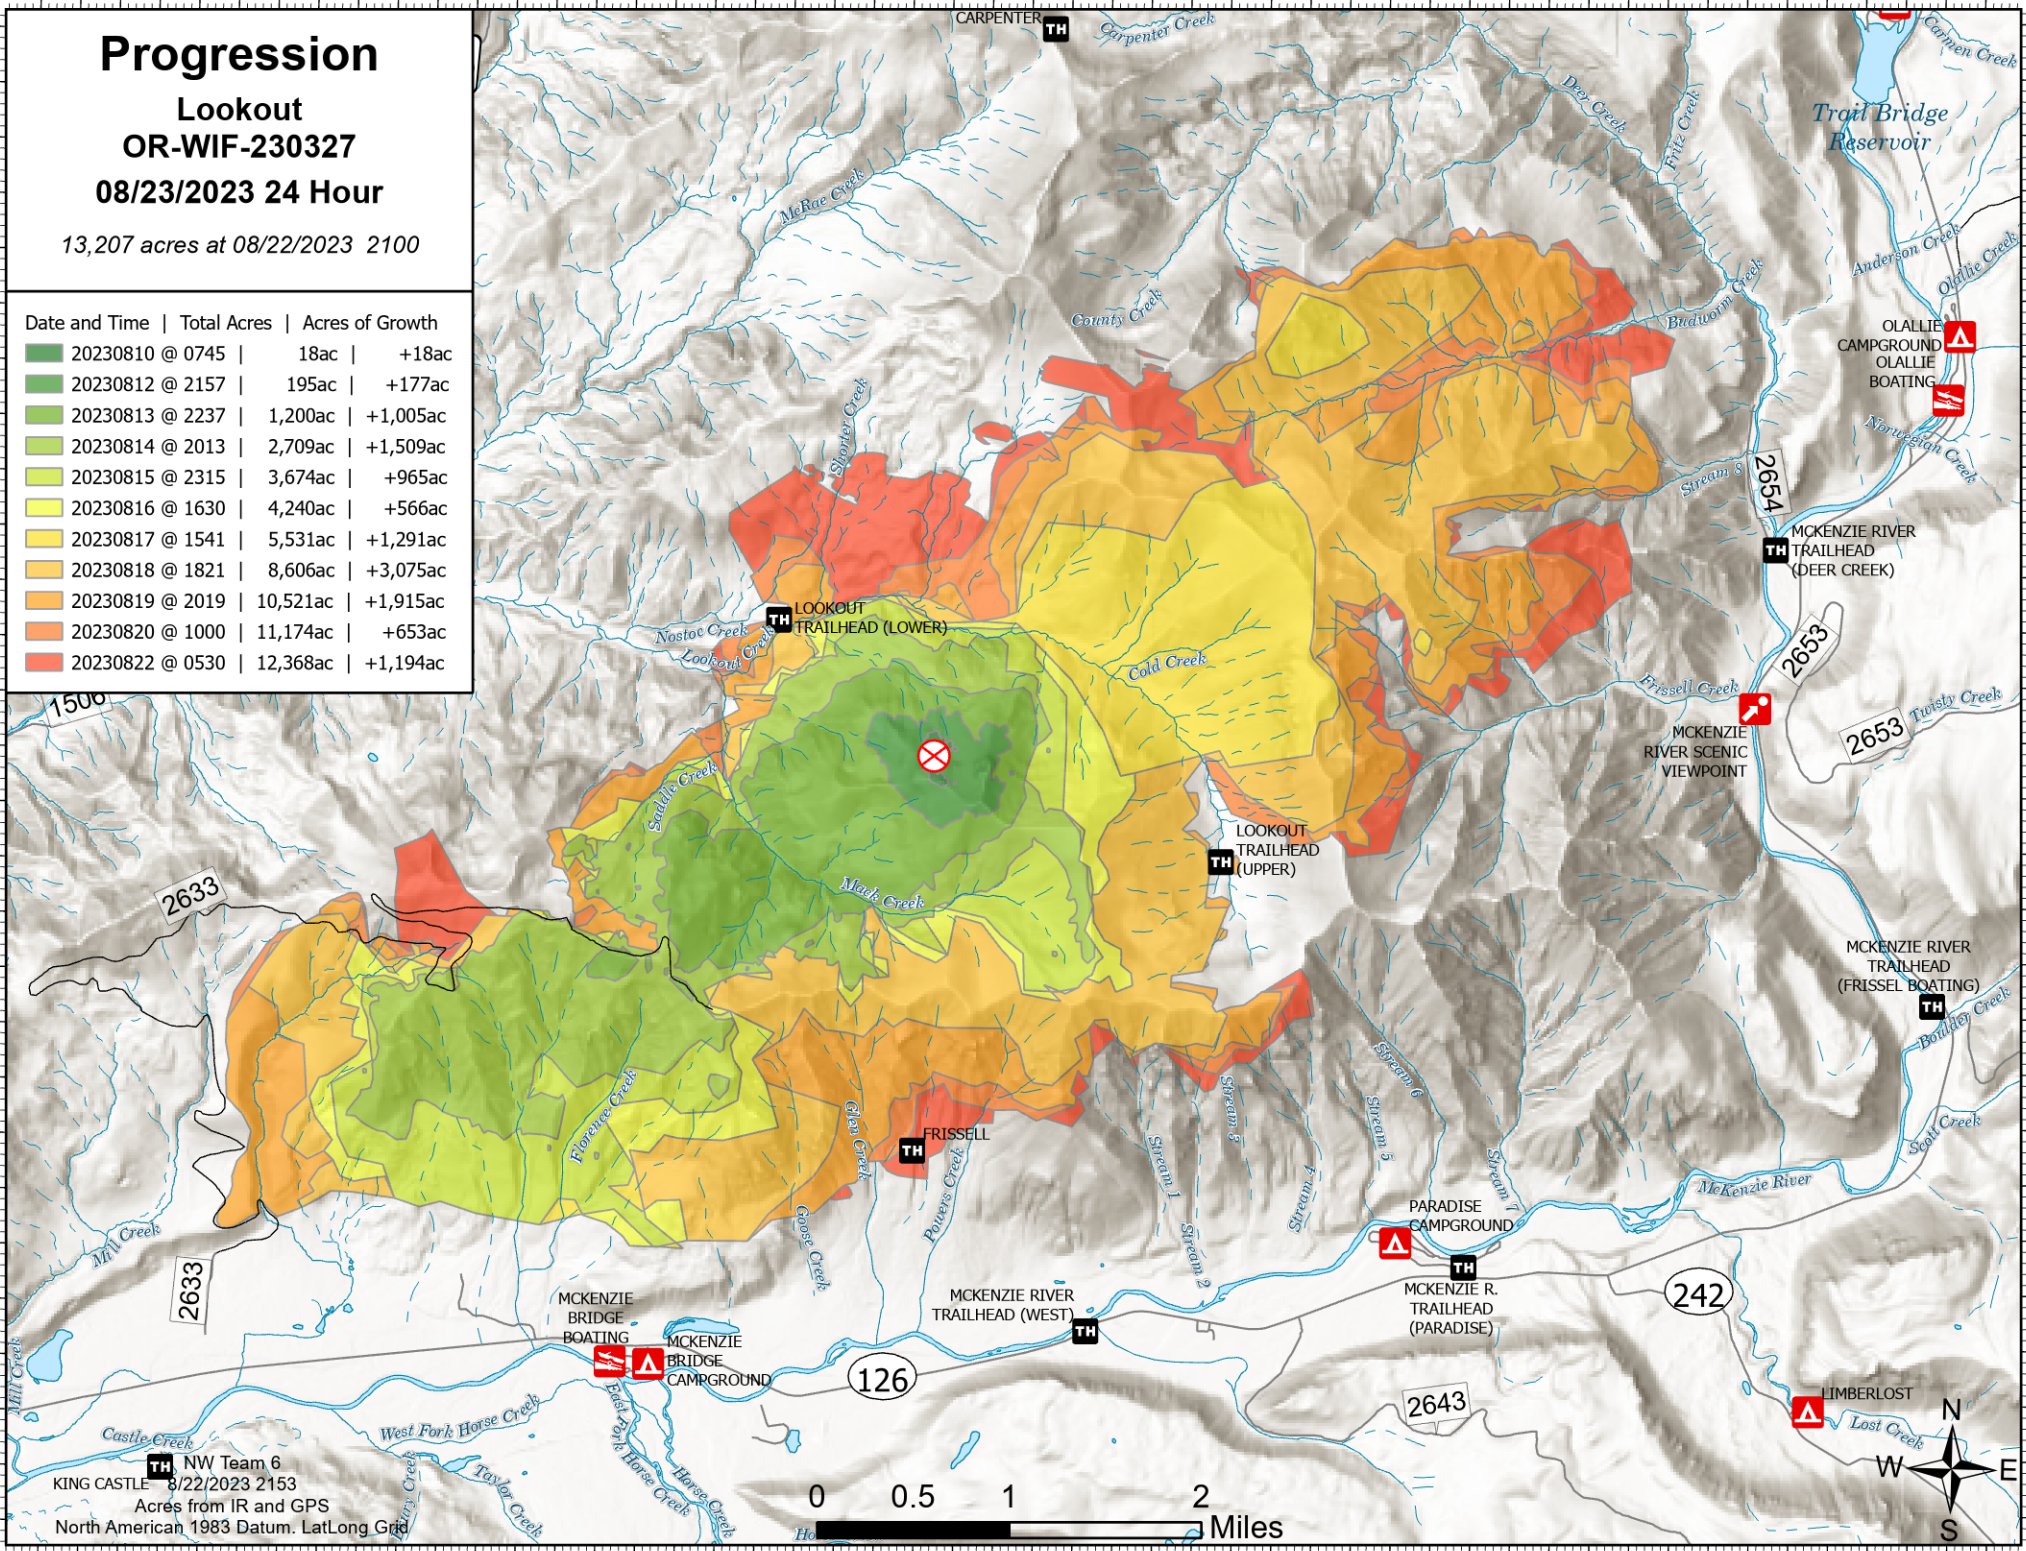

# Progression

Lookout  
OR-WIF-230327  
08/23/2023 24 Hour

13,207 acres at 08/22/2023 2100

Date and Time	Total Acres	Acres of Growth
20230810 @ 0745	18ac	+18ac
20230812 @ 2157	195ac	+177ac
20230813 @ 2237	1,200ac	+1,005ac
20230814 @ 2013	2,709ac	+1,509ac
20230815 @ 2315	3,674ac	+965ac
20230816 @ 1630	4,240ac	+566ac
20230817 @ 1541	5,531ac	+1,291ac
20230818 @ 1821	8,606ac	+3,075ac
20230819 @ 2019	10,521ac	+1,915ac
20230820 @ 1000	11,174ac	+653ac
20230822 @ 0530	12,368ac	+1,194ac

NW Team 6  
KING CASTLE 8/22/2023 2153  
Acres from IR and GPS  
North American 1983 Datum. LatLong Grid