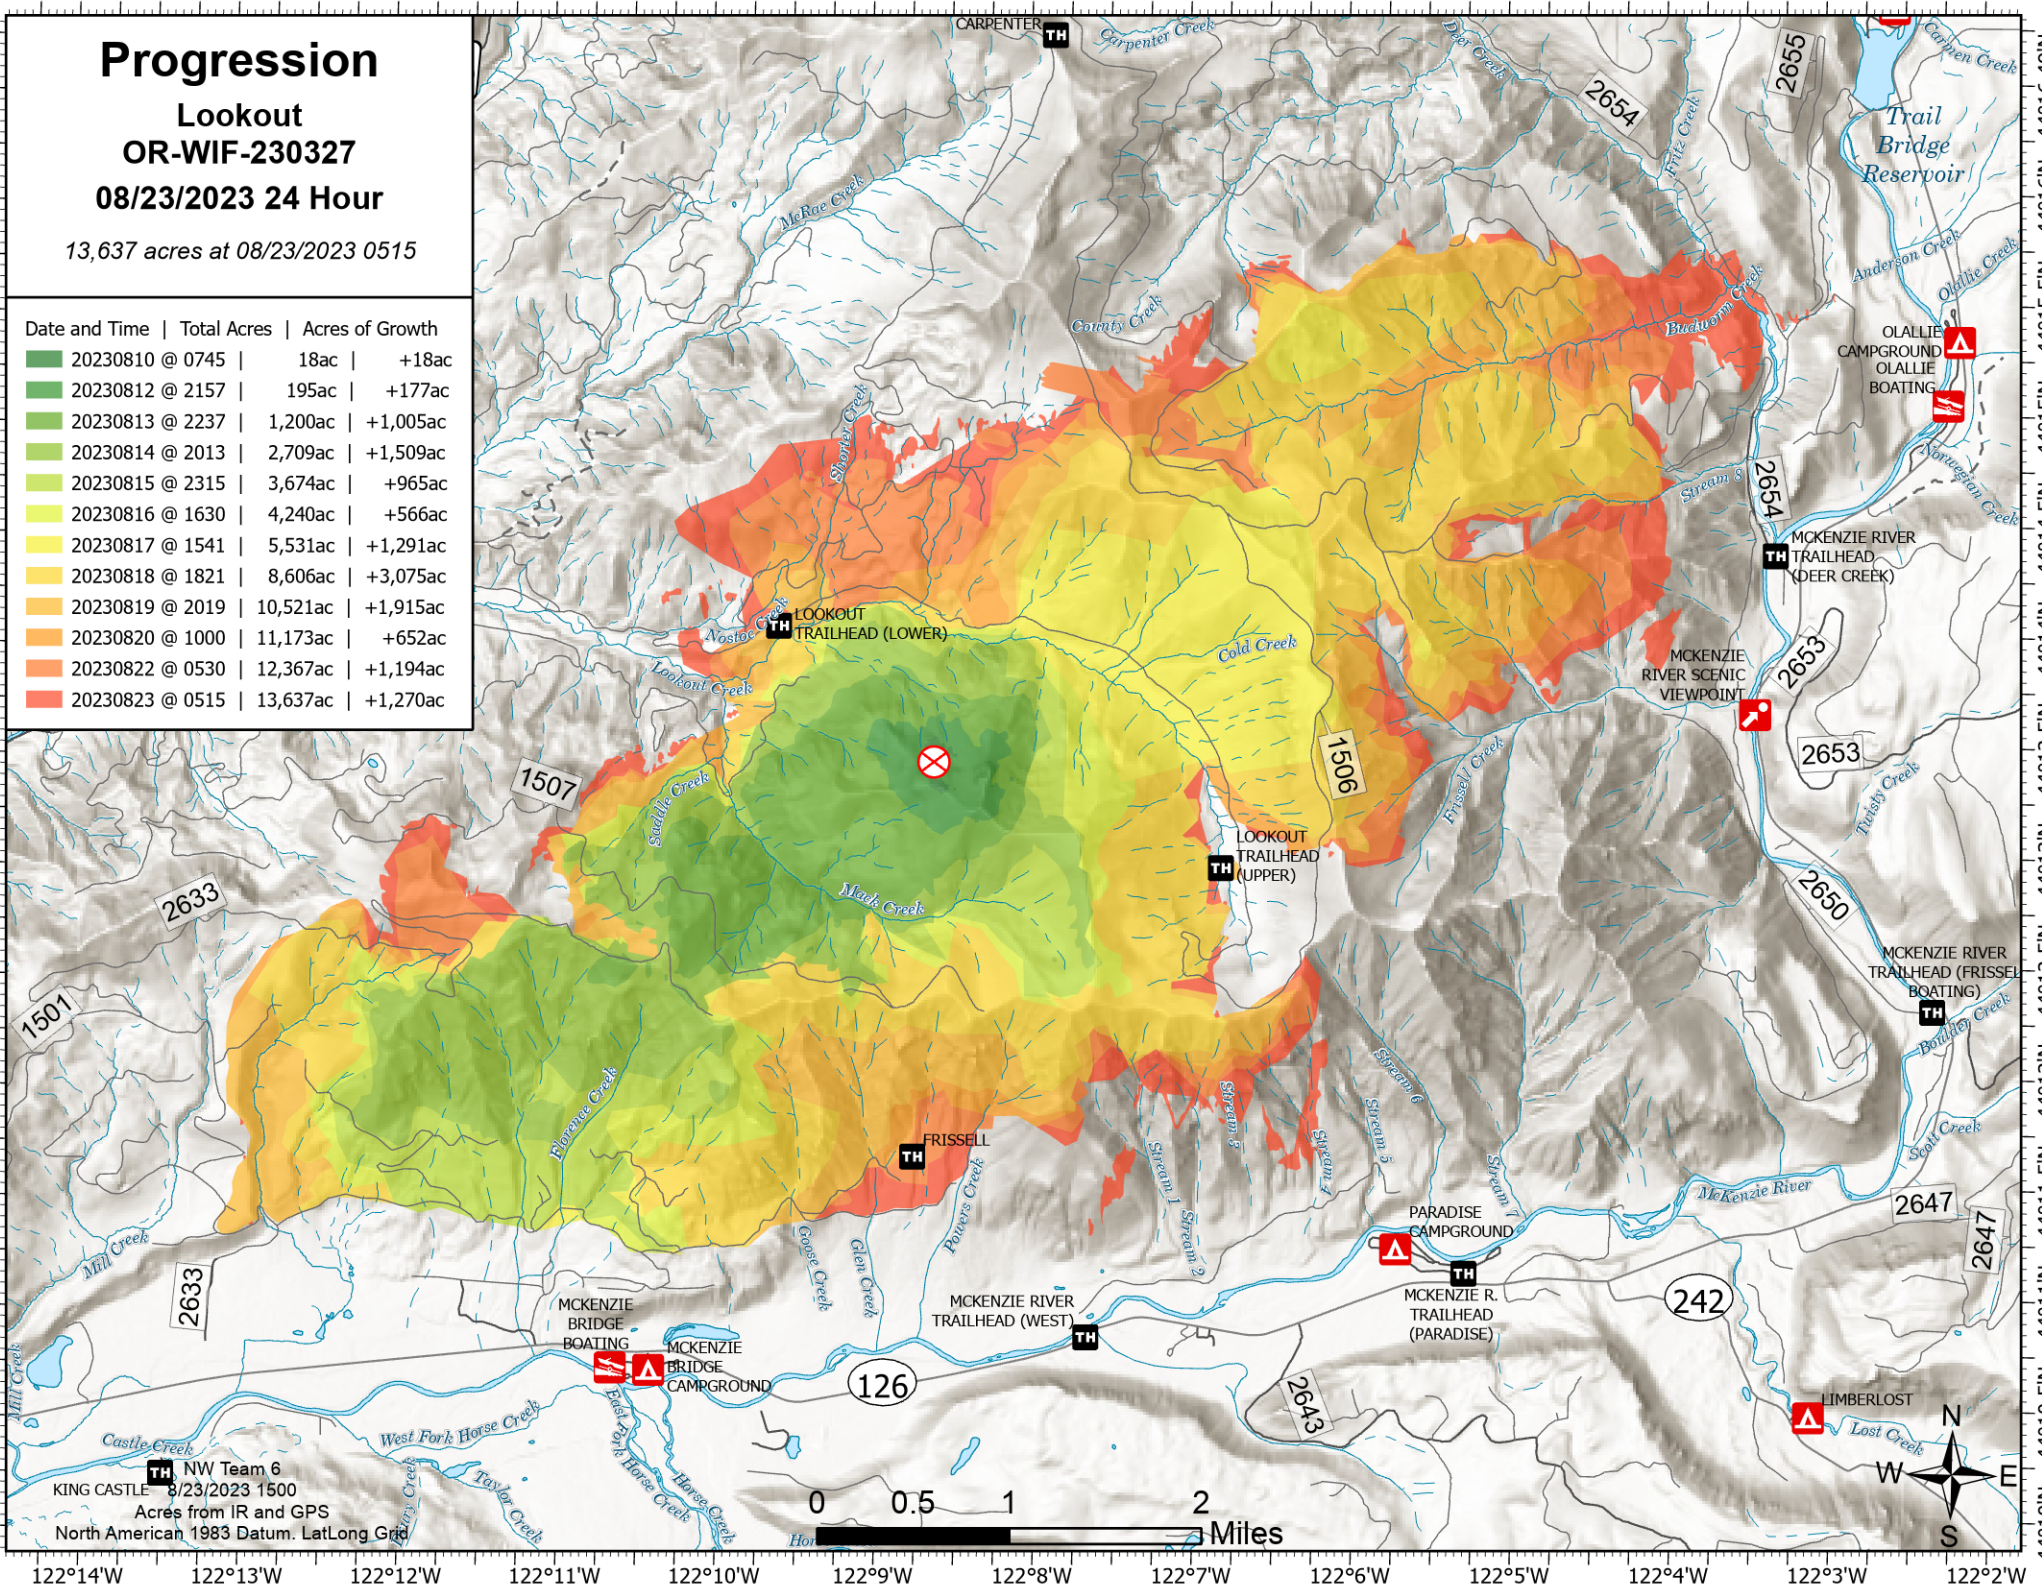

Progression

Lookout
OR-WIF-230327
08/23/2023 24 Hour

13,637 acres at 08/23/2023 0515

Date and Time | Total Acres | Acres of Growth

20230810 @ 0745	18ac	+18ac
20230812 @ 2157	195ac	+177ac
20230813 @ 2237	1,200ac	+1,005ac
20230814 @ 2013	2,709ac	+1,509ac
20230815 @ 2315	3,674ac	+965ac
20230816 @ 1630	4,240ac	+566ac
20230817 @ 1541	5,531ac	+1,291ac
20230818 @ 1821	8,606ac	+3,075ac
20230819 @ 2019	10,521ac	+1,915ac
20230820 @ 1000	11,173ac	+652ac
20230822 @ 0530	12,367ac	+1,194ac
20230823 @ 0515	13,637ac	+1,270ac

NW Team 6
KING CASTLE 8/23/2023 1500
Acres from IR and GPS
North American 1983 Datum, LatLong Grid