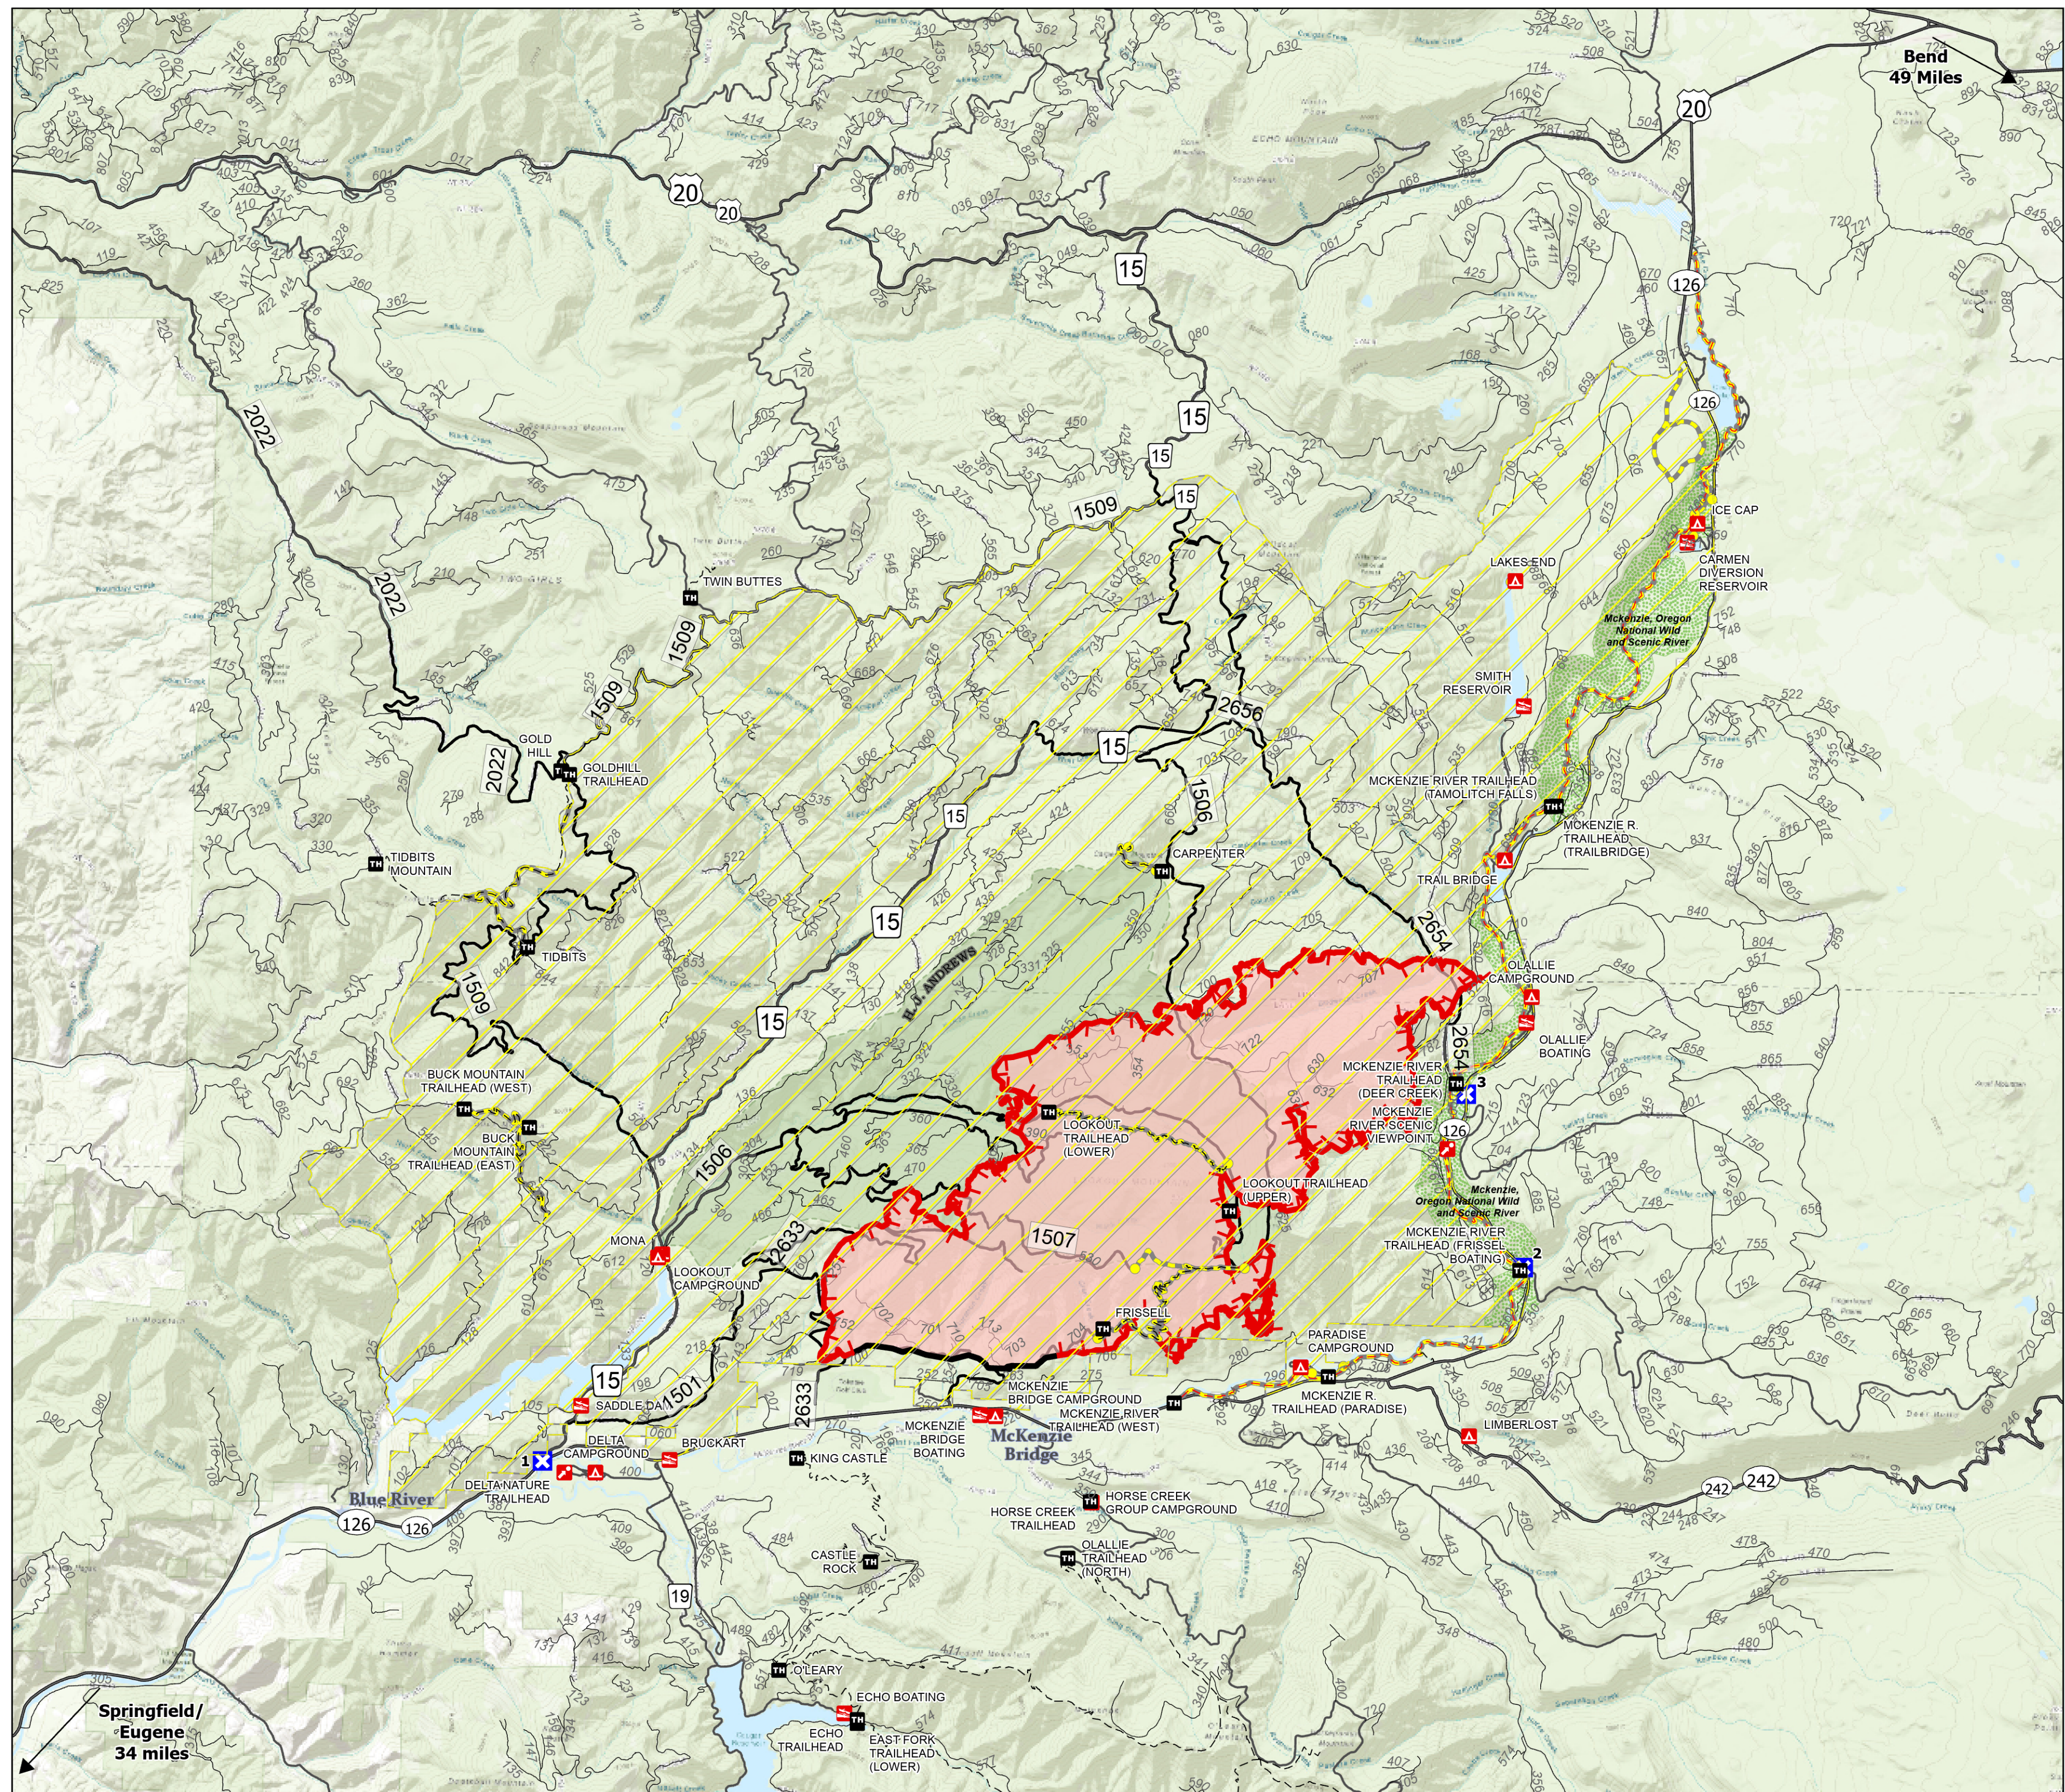

Public Information

Lookout
OR-WIF-230327
08/24/2023 24 Hour

14,286 acres at
08/23/2023 1100

- Wildfire Daily Fire Perimeter
- Closure - Area
- Closure - Site
- Closure - Road or Trail
- Campground
- Group Campground
- Trailhead
- Boating Site
- Interpretive Site
- Trail
- National Designated Trail
- Closure
- Contained
- Uncontained
- City
- Wild And Scenic River
- Recreational
- H. J. Andrews Experimental Forest

0 0.5 1 2 3 Miles

100 Miles

Bend
49 Miles

Springfield/
Eugene
34 miles