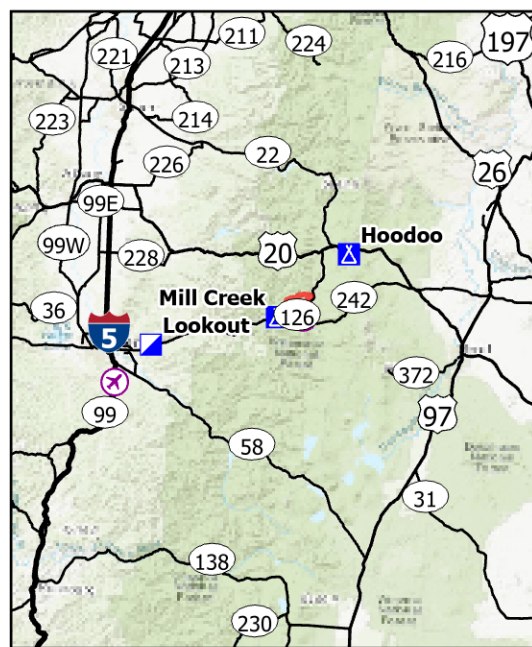

Public Information

Lookout
OR-WIF-230327
08/24/2023 24 Hour

14,286 acres at
08/23/2023 1100

- Wildfire Daily Fire Perimeter
- Closure - Area
- Closure - Site
- Closure - Road or Trail
- Campground
- Group Campground
- Trailhead
- Boating Site
- Interpretive Site
- Trail
- National Designated Trail
- Closure
- Contained
- Uncontained
- City
- Wild And Scenic River
- Recreational
- H. J. Andrews Experimental Forest

0 0.5 1 2 3 Miles

100 Miles

Bend
49 Miles

Springfield/
Eugene
34 miles