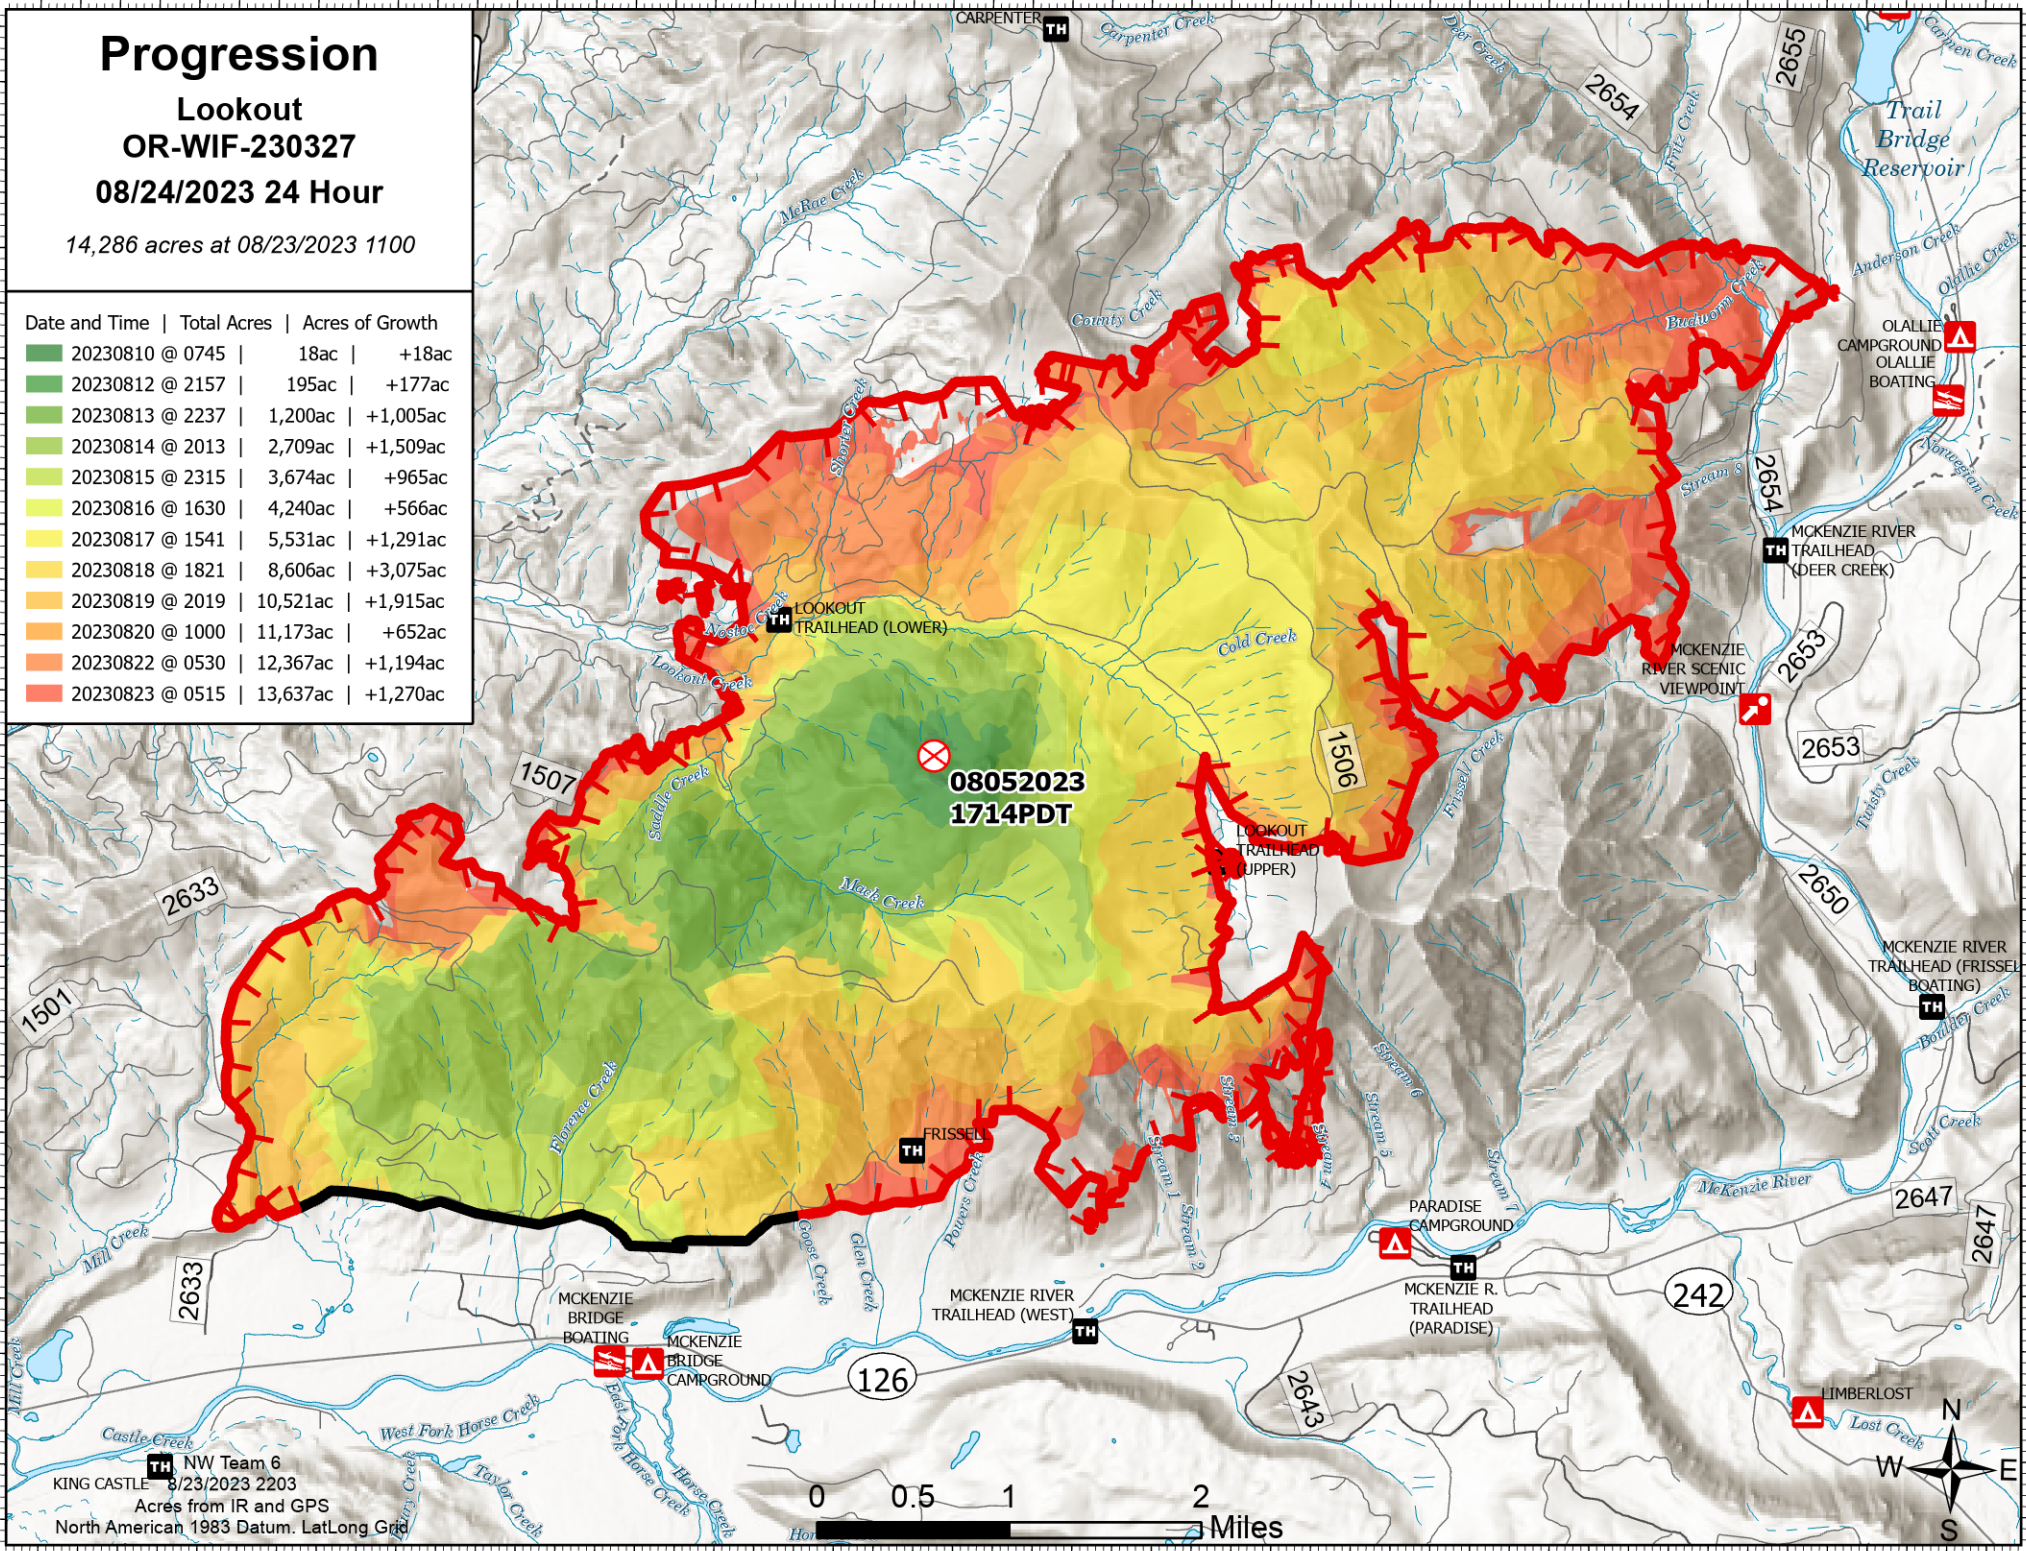

# Progression

Lookout  
OR-WIF-230327  
08/24/2023 24 Hour

14,286 acres at 08/23/2023 1100

Date and Time | Total Acres | Acres of Growth

20230810 @ 0745	18ac	+18ac
20230812 @ 2157	195ac	+177ac
20230813 @ 2237	1,200ac	+1,005ac
20230814 @ 2013	2,709ac	+1,509ac
20230815 @ 2315	3,674ac	+965ac
20230816 @ 1630	4,240ac	+566ac
20230817 @ 1541	5,531ac	+1,291ac
20230818 @ 1821	8,606ac	+3,075ac
20230819 @ 2019	10,521ac	+1,915ac
20230820 @ 1000	11,173ac	+652ac
20230822 @ 0530	12,367ac	+1,194ac
20230823 @ 0515	13,637ac	+1,270ac

08052023  
1714PDT

NW Team 6  
KING CASTLE 8/23/2023 2203  
Acres from IR and GPS  
North American 1983 Datum, LatLong Grid