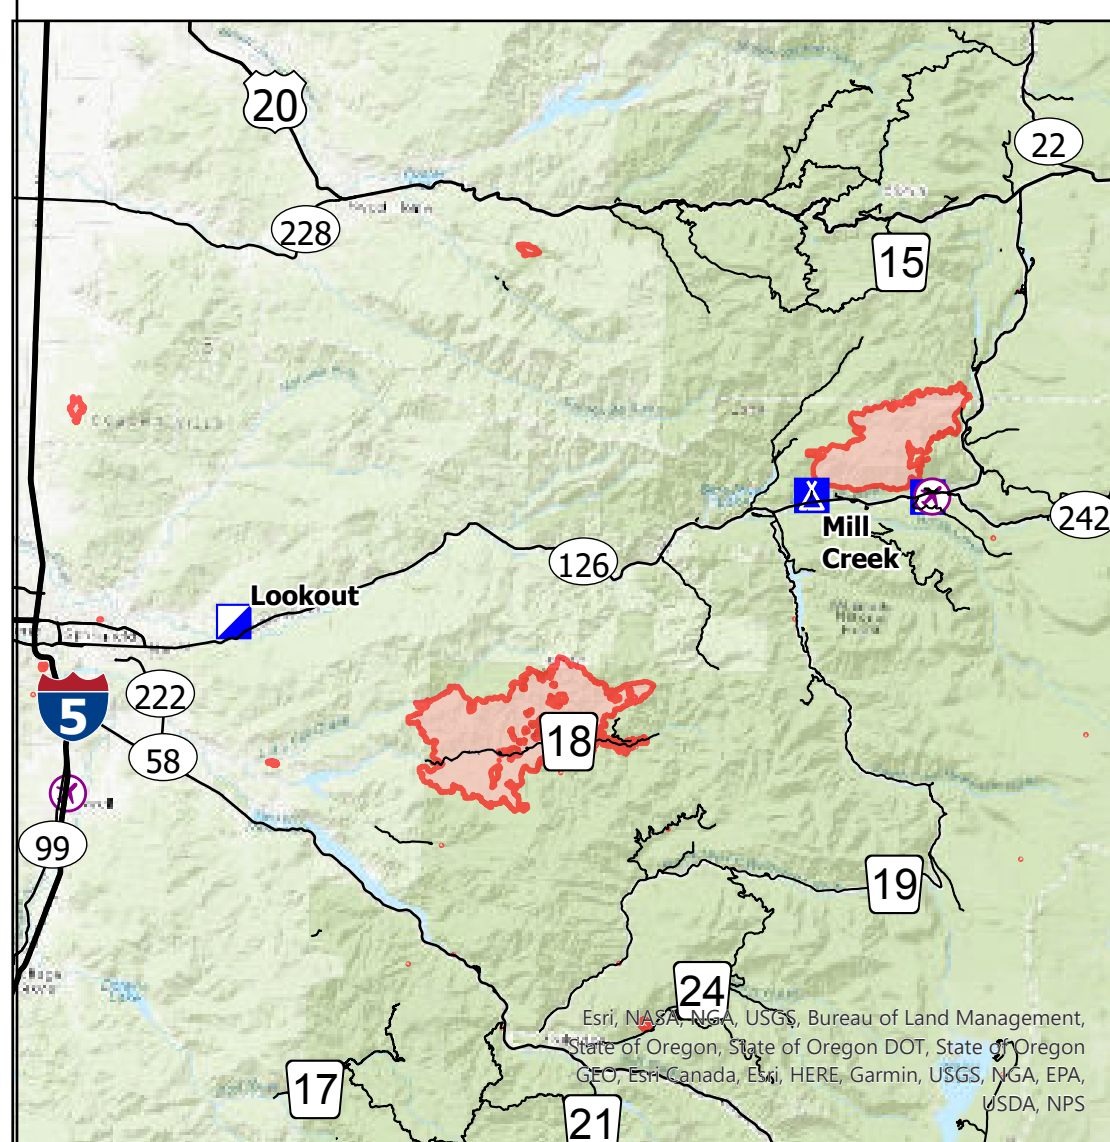

Medical Evacuation

Lookout
OR-WIF-230327
08/25/2023 24 Hour
15,924 acres at 08/24/2023 1315

- Wildfire Daily Fire Perimeter
- Estimated Ground Evacuation Time (Fine)
 - 1 to 2 Hours
 - 2 to 4 Hours
 - 4 to 6 Hours
 - More than 6 Hours
- Helispot
- Helibase
- Sling Site
- Incident Command Post
- Camp
- Staging Area
- Landmark
- Safety Zone
- Ranger District
- Interstate Highway
- US Highway
- State Highway and Route
- Counties

0 5 10 Miles

NW Team 6
8/24/2023 2143
Acres from IR and GPS
WGS 1984 Datum, Lat,Long Grid

NPS NRC, WDM,EDNA,SHL,NMPP,NGA,USGS,USFWS