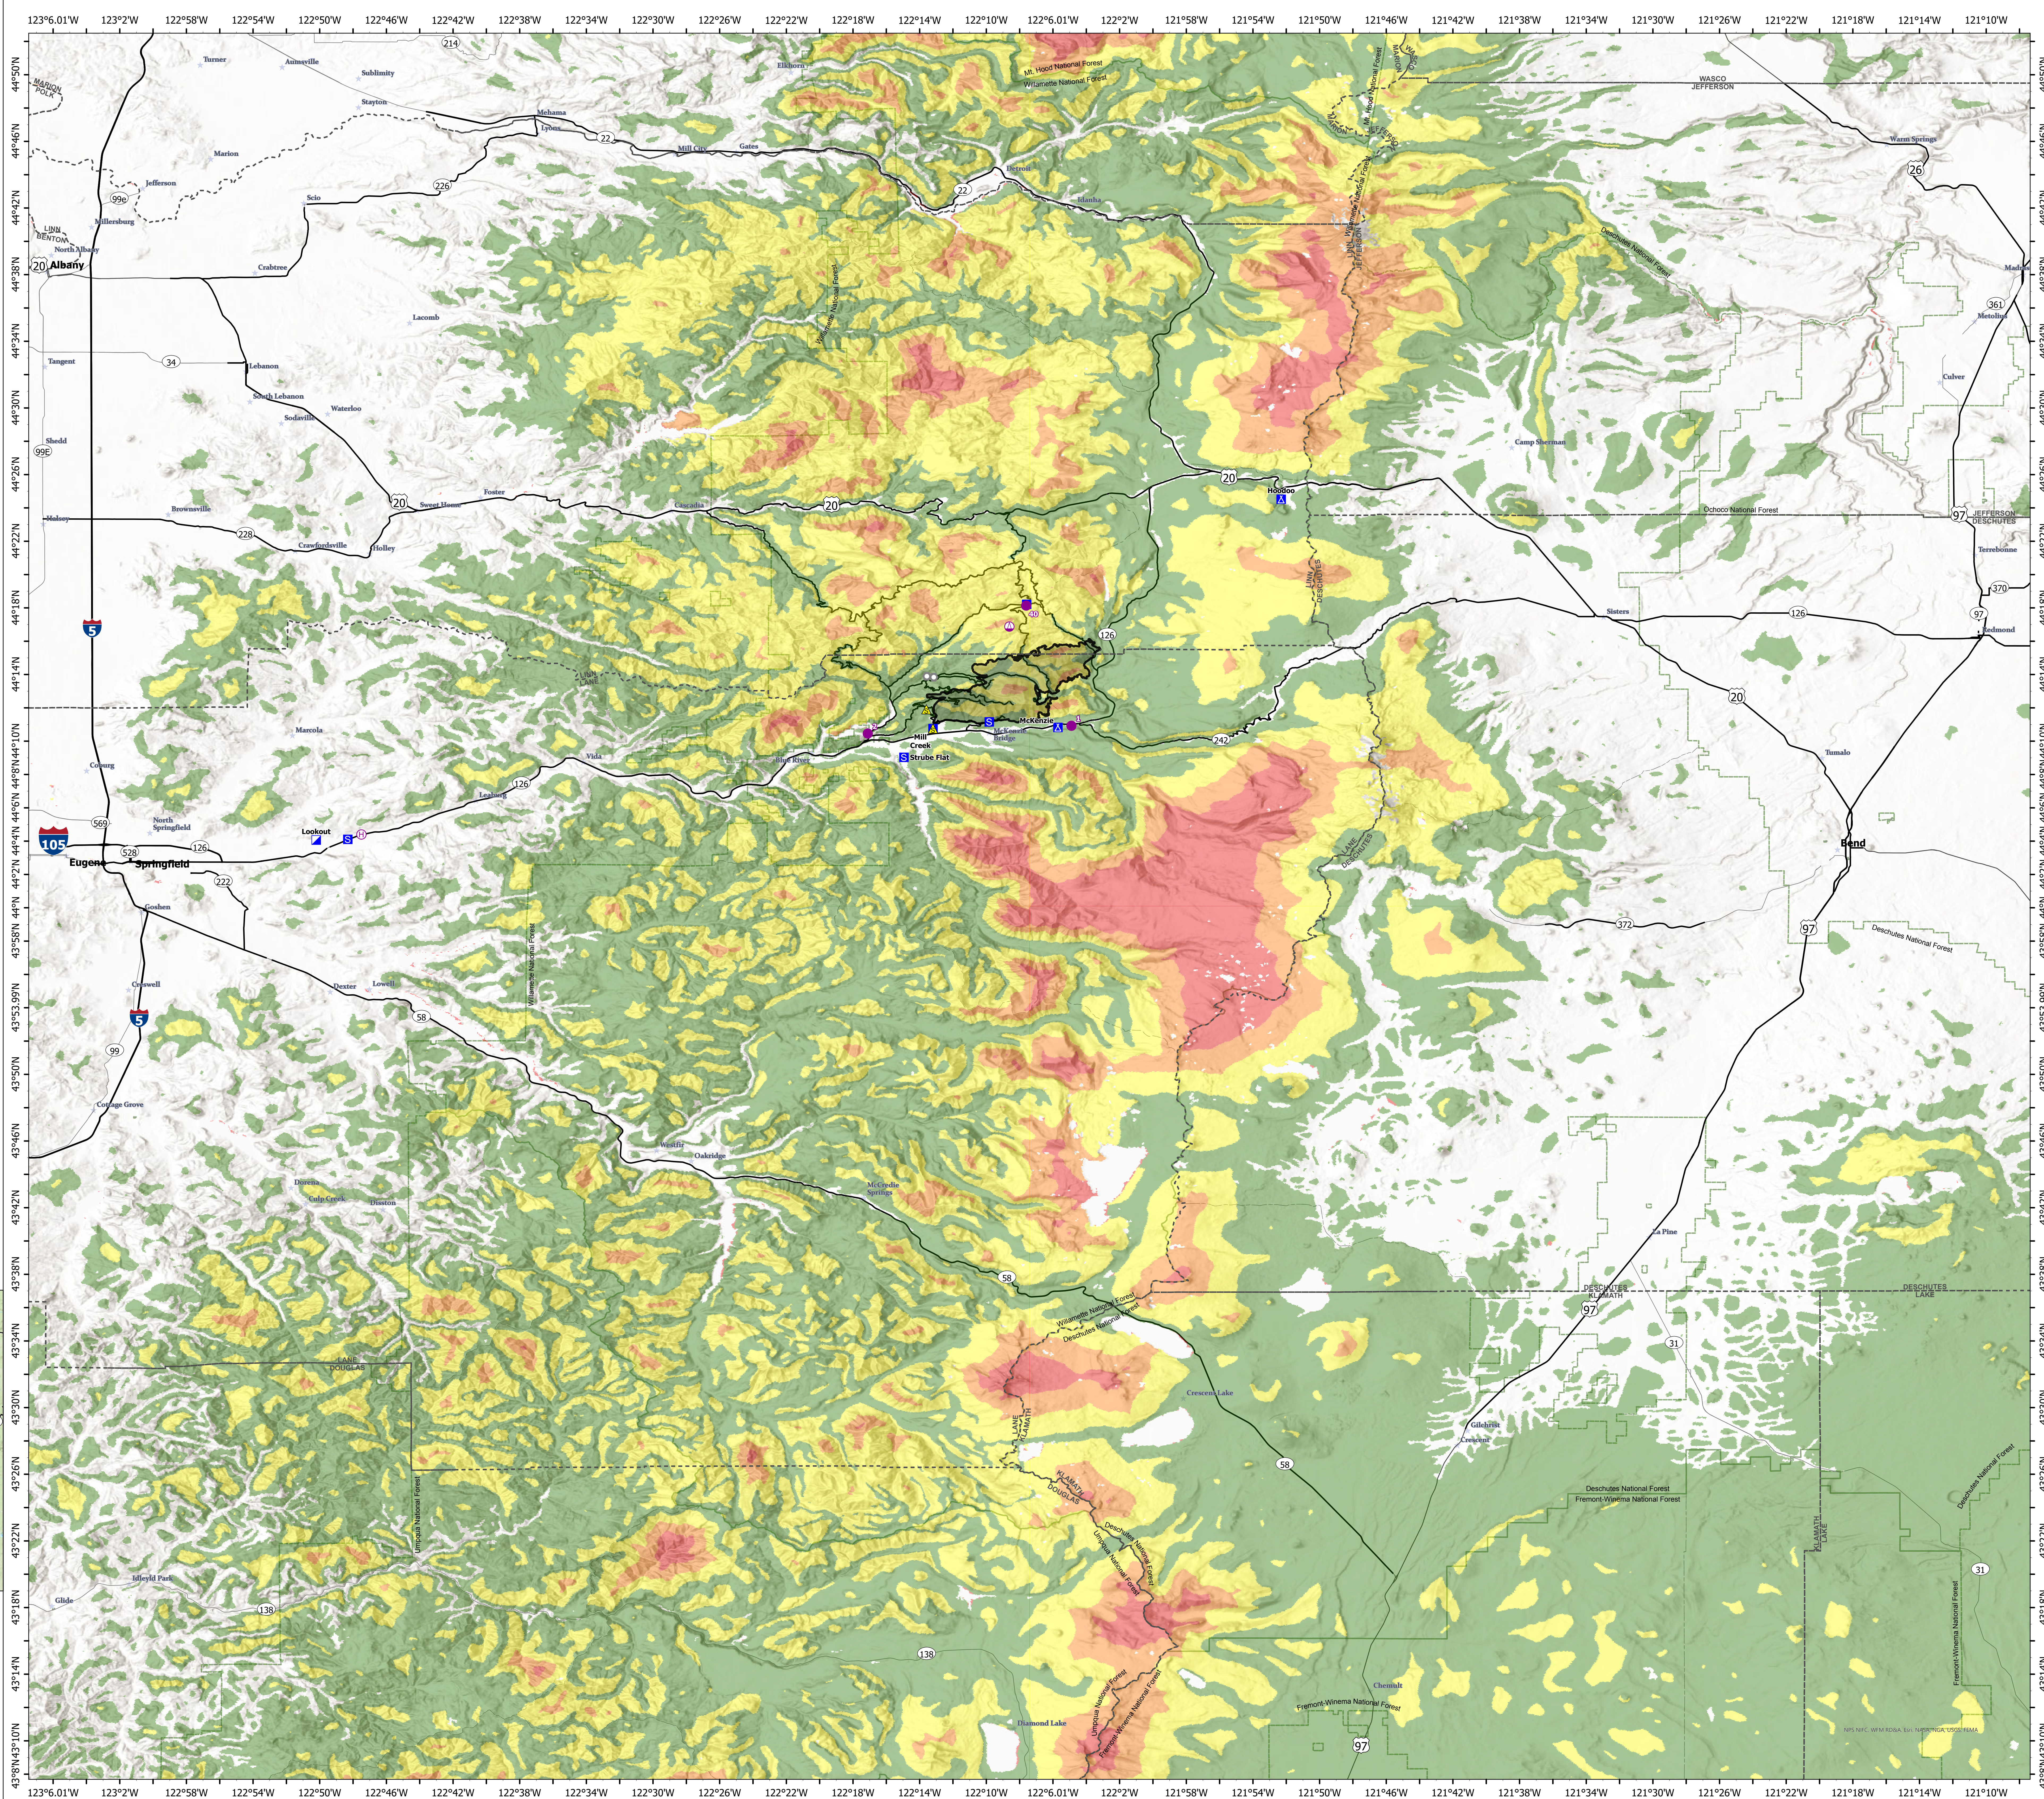

Medical Evacuation

Lookout
OR-WIF-230327
08/25/2023 24 Hour
15,924 acres at 08/24/2023 1315

- Wildfire Daily Fire Perimeter
- Estimated Ground Evacuation Time (Fine)
 - 1 to 2 Hours
 - 2 to 4 Hours
 - 4 to 6 Hours
 - More than 6 Hours
- Helispot
- Helibase
- Sling Site
- Incident Command Post
- Camp
- Staging Area
- Landmark
- Safety Zone
- Ranger District
- Interstate Highway
- US Highway
- State Highway and Route
- Counties

0 5 10 Miles

NW Team 6
8/24/2023 2143
Acres from IR and GPS
WGS 1984 Datum, Lat,Long Grid

NPS NRC, WDM,EDNA,SHL,NMPP,NGA,USGS,USFWS