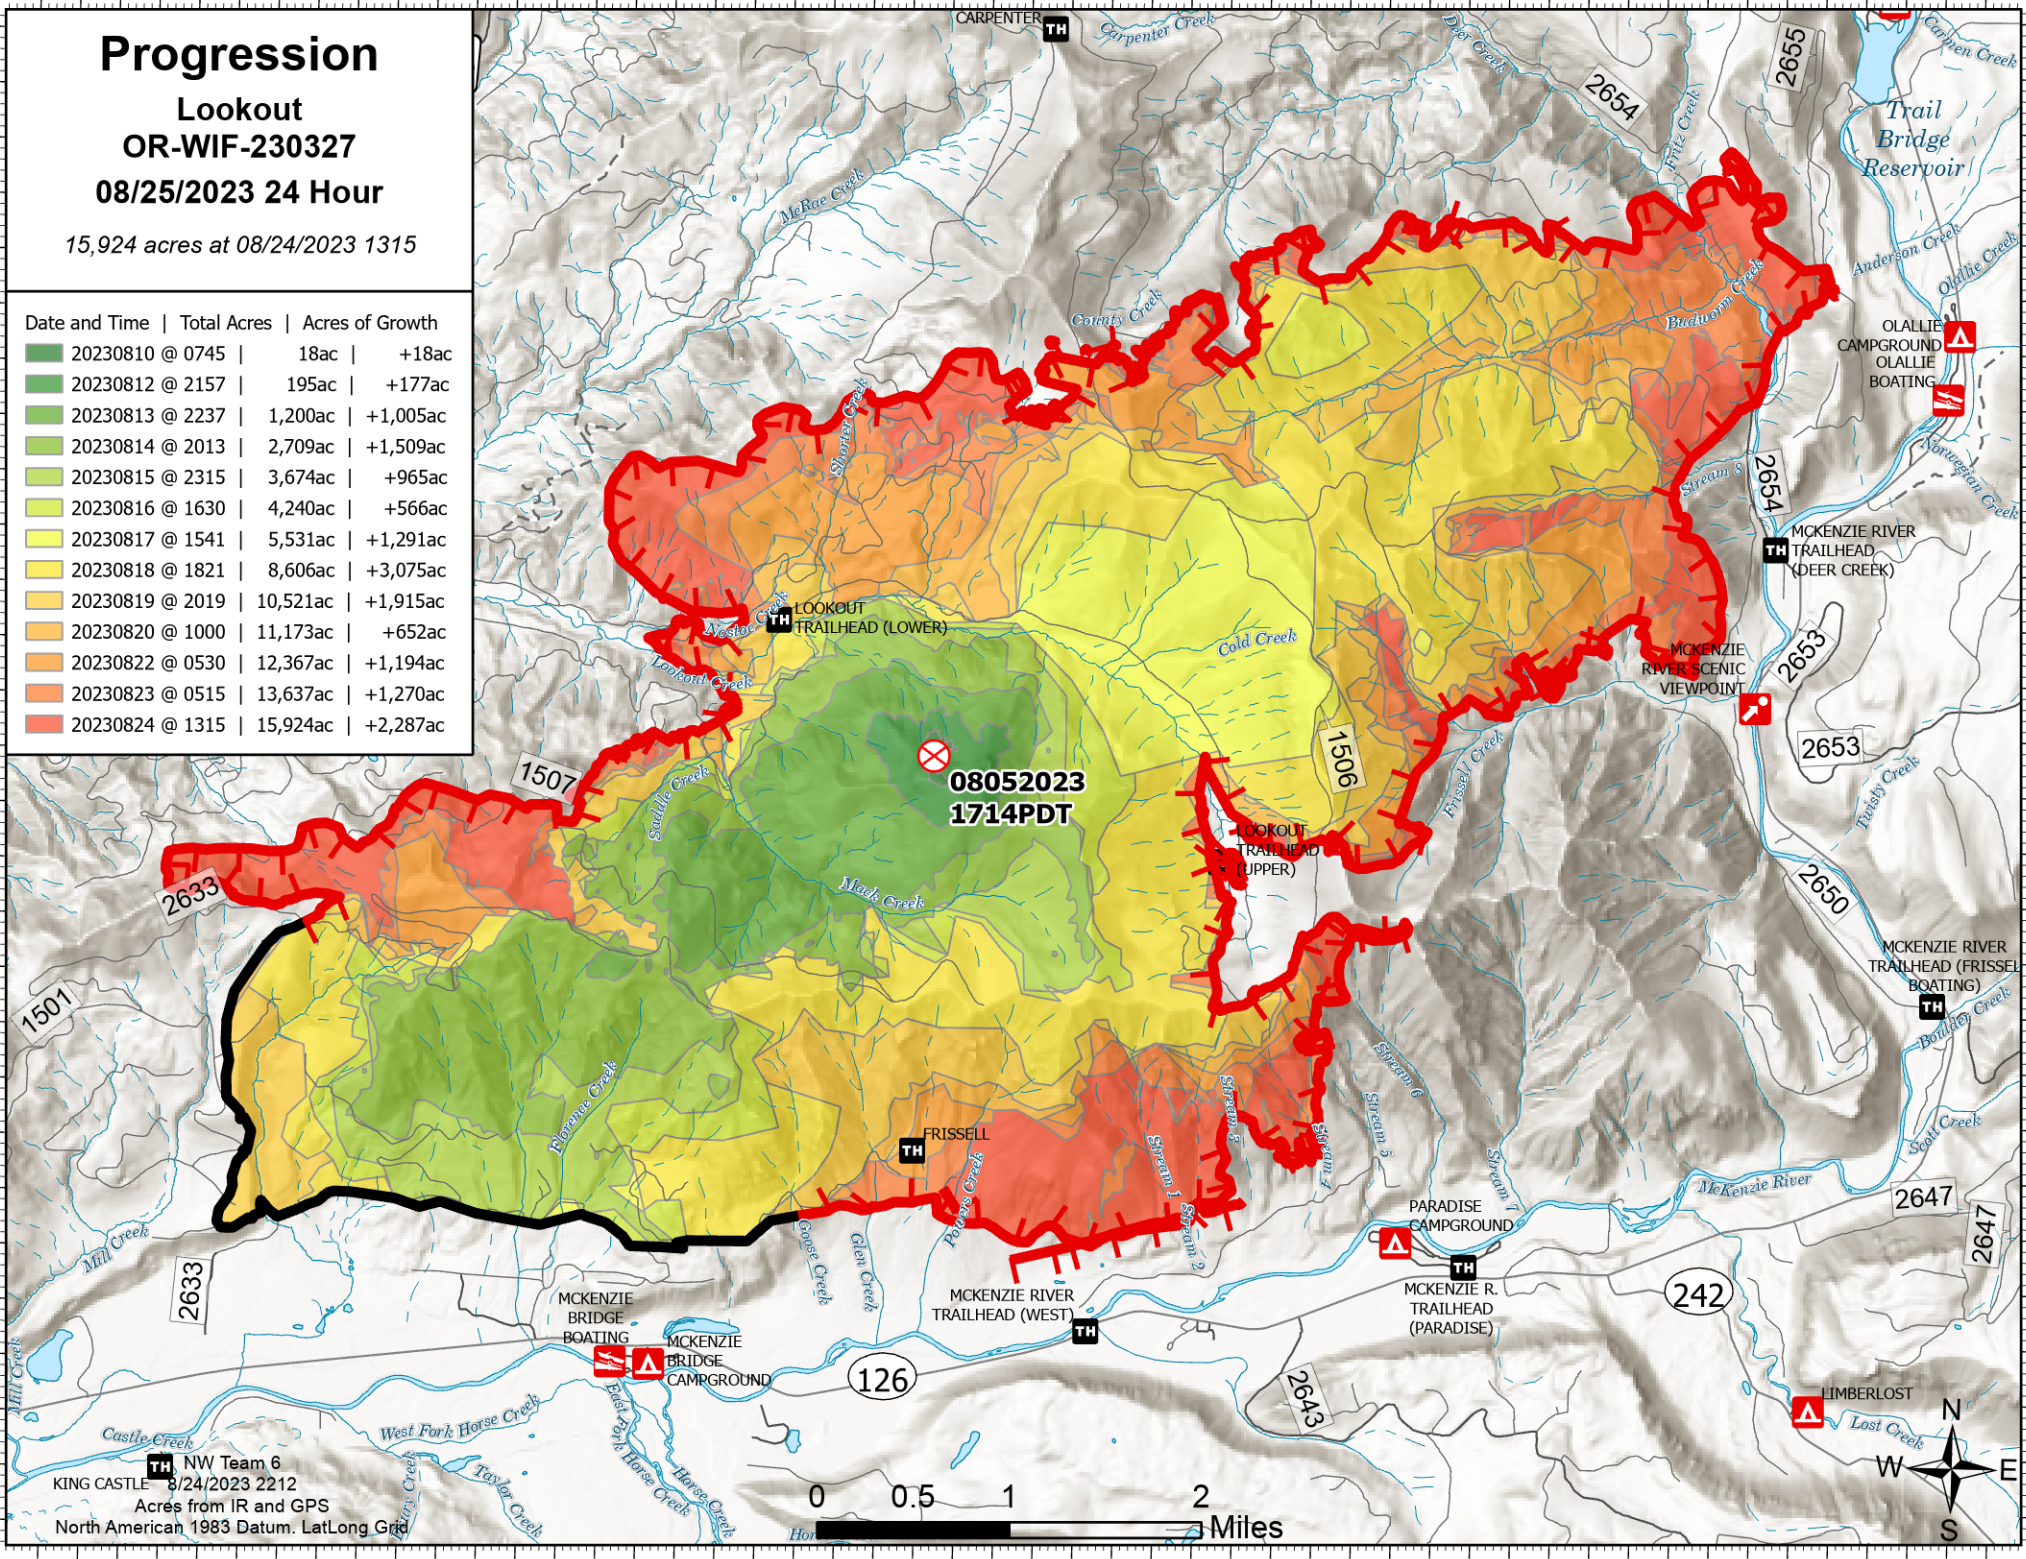

Progression

Lookout
OR-WIF-230327
08/25/2023 24 Hour

15,924 acres at 08/24/2023 1315

Date and Time | Total Acres | Acres of Growth

20230810 @ 0745	18ac	+18ac
20230812 @ 2157	195ac	+177ac
20230813 @ 2237	1,200ac	+1,005ac
20230814 @ 2013	2,709ac	+1,509ac
20230815 @ 2315	3,674ac	+965ac
20230816 @ 1630	4,240ac	+566ac
20230817 @ 1541	5,531ac	+1,291ac
20230818 @ 1821	8,606ac	+3,075ac
20230819 @ 2019	10,521ac	+1,915ac
20230820 @ 1000	11,173ac	+652ac
20230822 @ 0530	12,367ac	+1,194ac
20230823 @ 0515	13,637ac	+1,270ac
20230824 @ 1315	15,924ac	+2,287ac

08052023
1714PDT

NW Team 6
KING CASTLE 8/24/2023 2212
Acres from IR and GPS
North American 1983 Datum. LatLong Grid

0 0.5 1 2 Miles