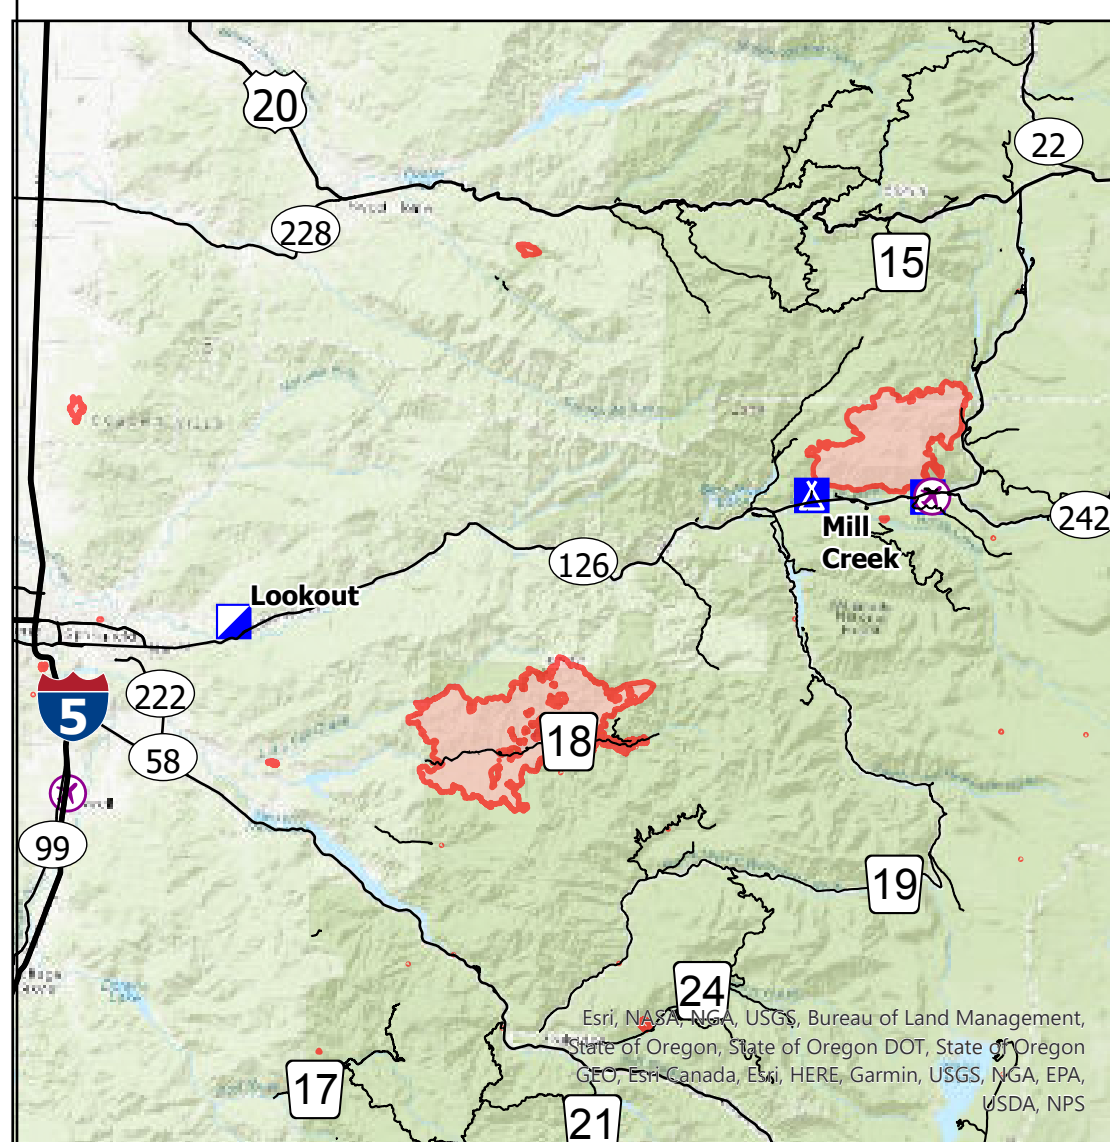

# Medical Evacuation

**Lookout**  
**OR-WIF-230327**  
**08/26/2023 24 Hour**  
18,888 acres at 08/25/2023 1430

- Wildfire Daily Fire Perimeter
- Estimated Ground Evacuation Time (Fine)
  - 1 to 2 Hours
  - 2 to 4 Hours
  - 4 to 6 Hours
  - More than 6 Hours
- Helispot
- Helibase
- Sling Site
- Incident Command Post
- Camp
- Staging Area
- Landmark
- Safety Zone
- Ranger District
- Interstate Highway
- US Highway
- State Highway and Route
- Counties

NW Team 6  
8/25/2023 2208  
Acres from IR and GPS  
WGS 1984 Datum, Lat,Long Grid